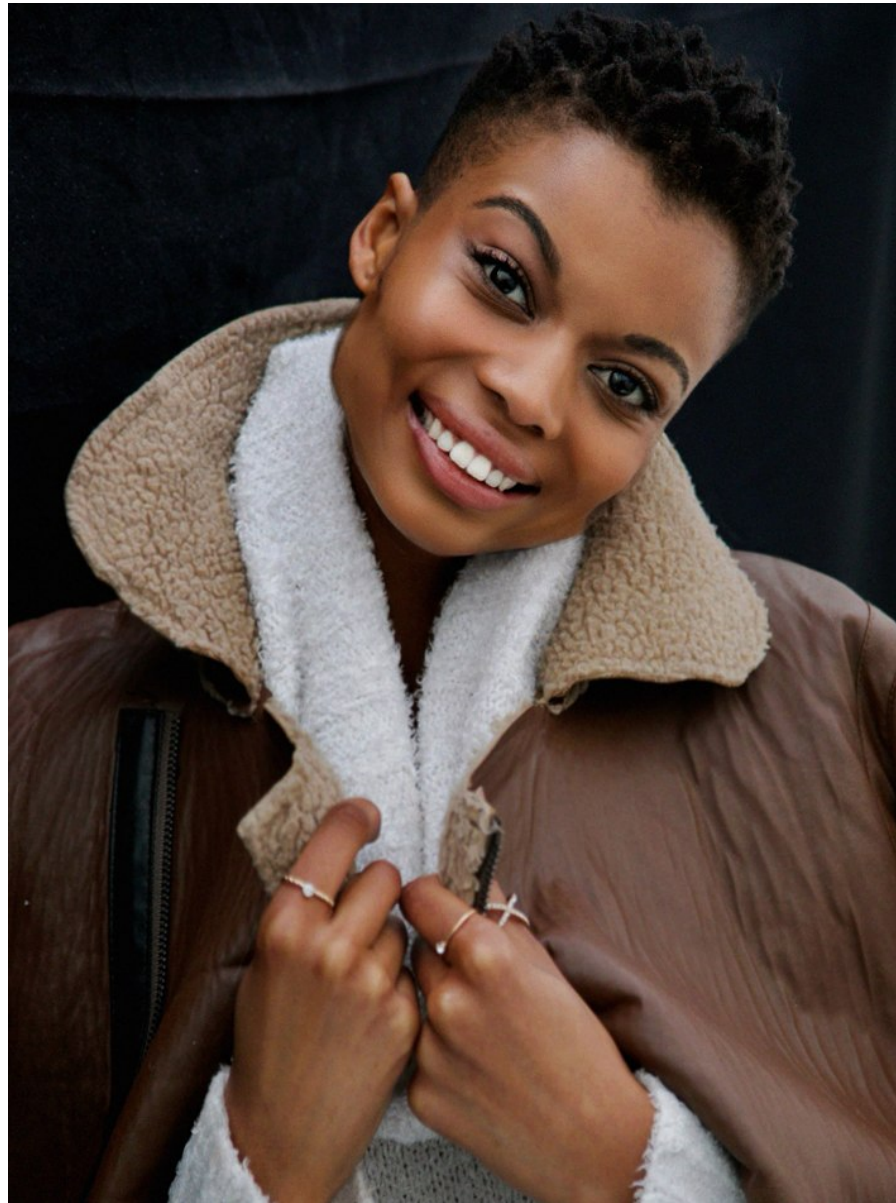

BOSS MODELS

JOHANNESBURG

CLEOPATRA MOKONE

Height: 176cm Bust: 76cm Waist: 58cm Hips: 89cm Shoe: 6 UK Hair: Dark Brown Eyes: Brown

BOSS MODELS

JOHANNESBURG

CLEOPATRA MOKONE

Height: 176cm Bust: 76cm Waist: 58cm Hips: 89cm Shoe: 6 UK Hair: Dark Brown Eyes: Brown