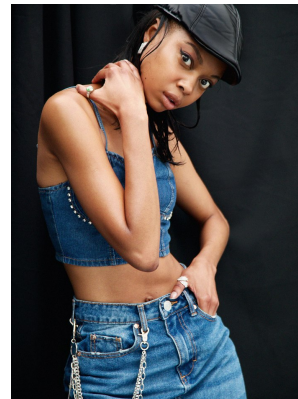

BOSS MODELS

JOHANNESBURG

CLEOPATRA MOKONE

Height: 176cm Bust: 74cm Waist: 58cm Hips: 90cm Shoe: 6 UK Hair: Dark Brown Eyes: Brown

BOSS MODELS

JOHANNESBURG

CLEOPATRA MOKONE

Height: 176cm Bust: 74cm Waist: 58cm Hips: 90cm Shoe: 6 UK Hair: Dark Brown Eyes: Brown