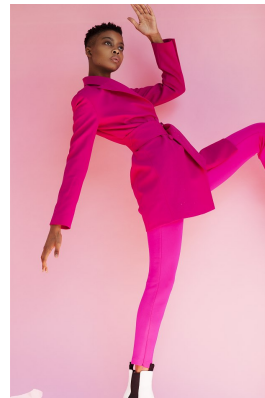

# BOSS MODELS

JOHANNESBURG

## CLEOPATRA MOKONE

Height: 176cm Bust: 76cm Waist: 58cm Hips: 89cm Shoe: 6 UK Hair: Dark Brown Eyes: Brown