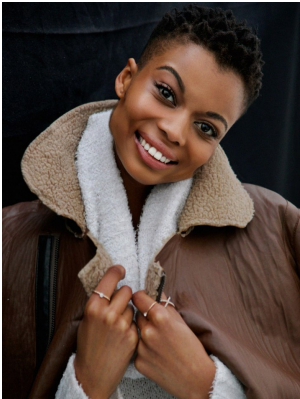

# BOSS MODELS

JOHANNESBURG

## CLEOPATRA MOKONE

Height: 176cm Bust: 76cm Waist: 58cm Hips: 89cm Shoe: 6 UK Hair: Dark Brown Eyes: Brown