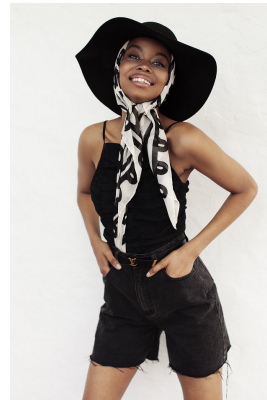

# BOSS MODELS

JOHANNESBURG

## CLEOPATRA MOKONE

Height: 176cm Bust: 76cm Waist: 58cm Hips: 89cm Shoe: 6 UK Hair: Dark Brown Eyes: Brown