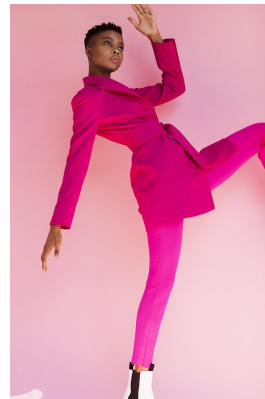

BOSS MODELS

JOHANNESBURG

CLEOPATRA MOKONE

Height: 176cm Bust: 74cm Waist: 58cm Hips: 90cm Shoe: 6 UK Hair: Dark Brown Eyes: Brown

BOSS MODELS

JOHANNESBURG

CLEOPATRA MOKONE

Height: 176cm Bust: 74cm Waist: 58cm Hips: 90cm Shoe: 6 UK Hair: Dark Brown Eyes: Brown