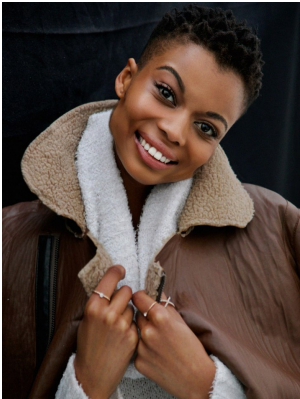

BOSS MODELS

JOHANNESBURG

CLEOPATRA MOKONE

Height: 176cm Bust: 74cm Waist: 58cm Hips: 90cm Shoe: 6 UK Hair: Dark Brown Eyes: Brown

BOSS MODELS

JOHANNESBURG

CLEOPATRA MOKONE

Height: 176cm Bust: 74cm Waist: 58cm Hips: 90cm Shoe: 6 UK Hair: Dark Brown Eyes: Brown