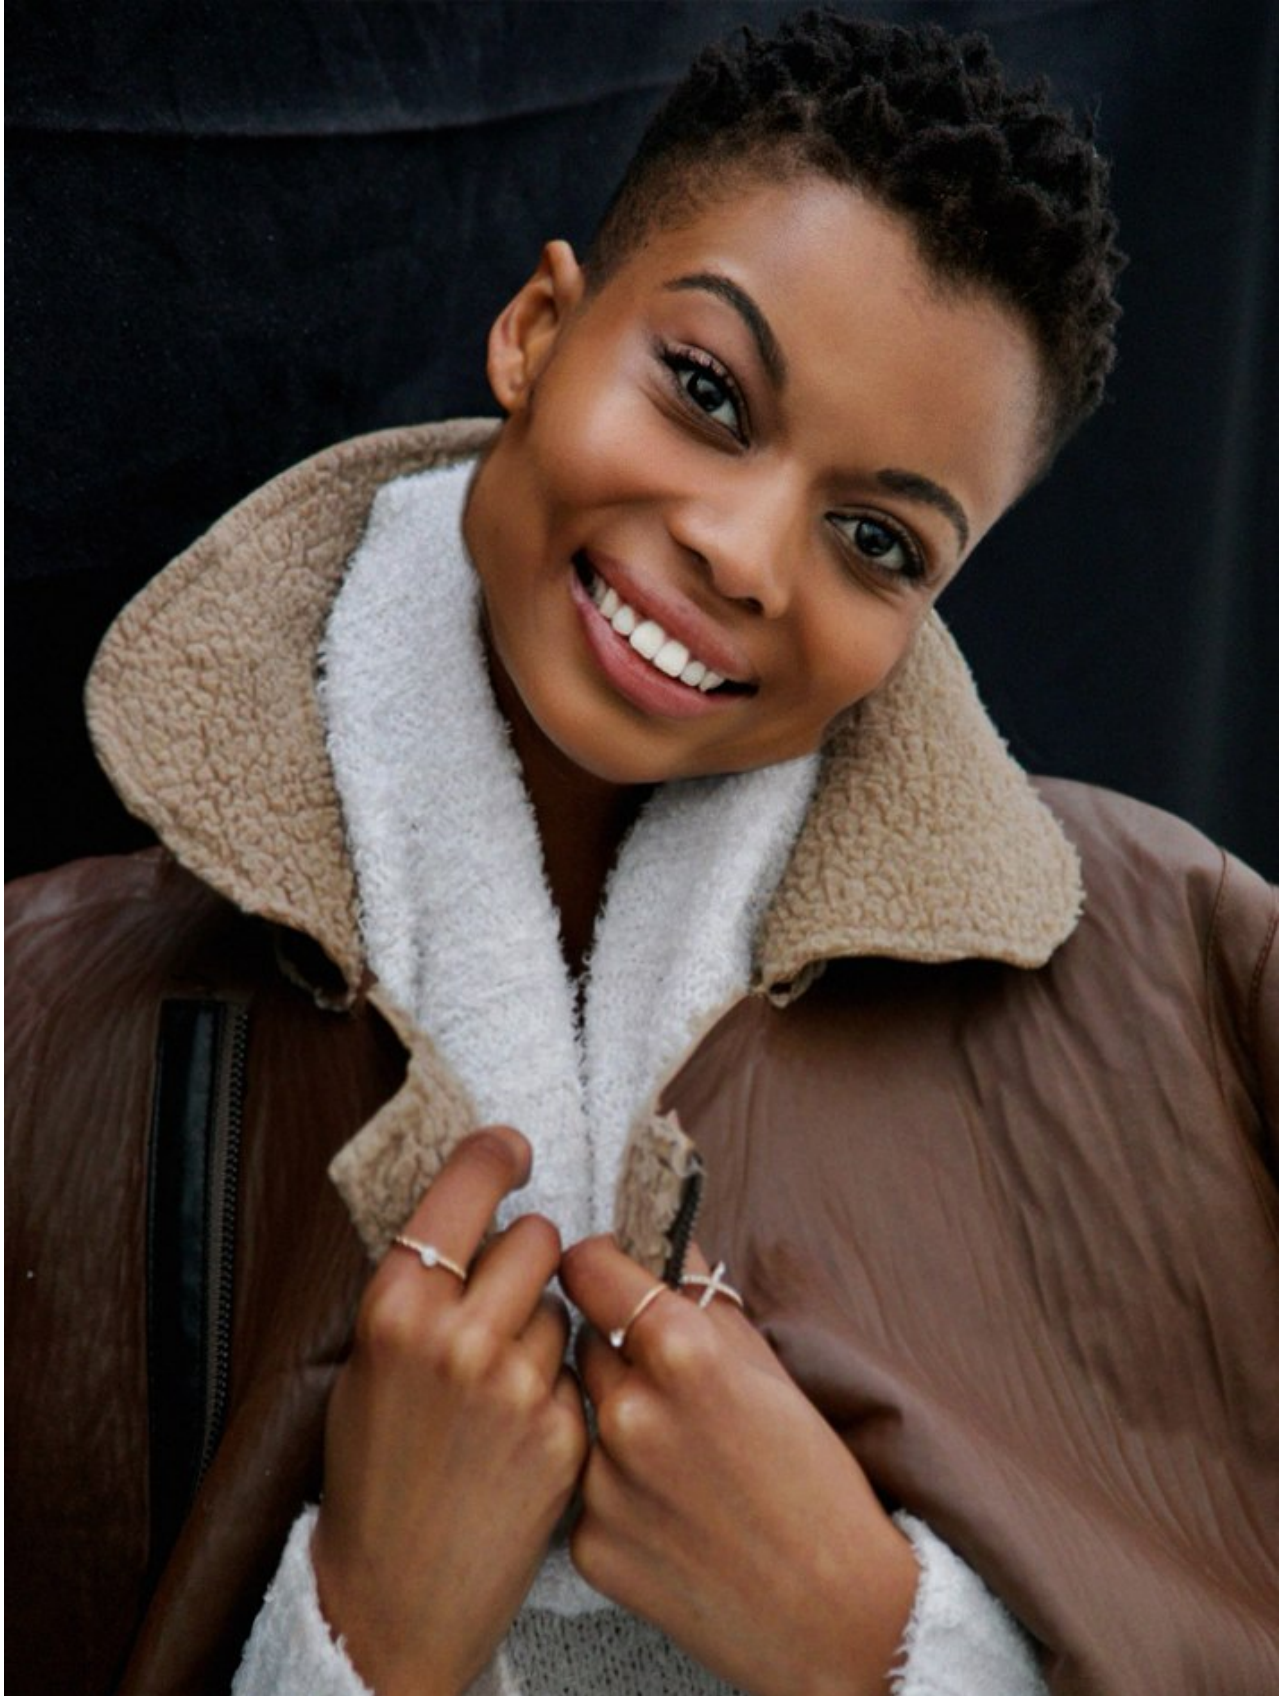

BOSS MODELS

JOHANNESBURG

CLEOPATRA MOKONE

Height: 176cm Bust: 76cm Waist: 58cm Hips: 89cm Shoe: 6 UK Hair: Dark Brown Eyes: Brown

BOSS MODELS

JOHANNESBURG

CLEOPATRA MOKONE

Height: 176cm Bust: 76cm Waist: 58cm Hips: 89cm Shoe: 6 UK Hair: Dark Brown Eyes: Brown