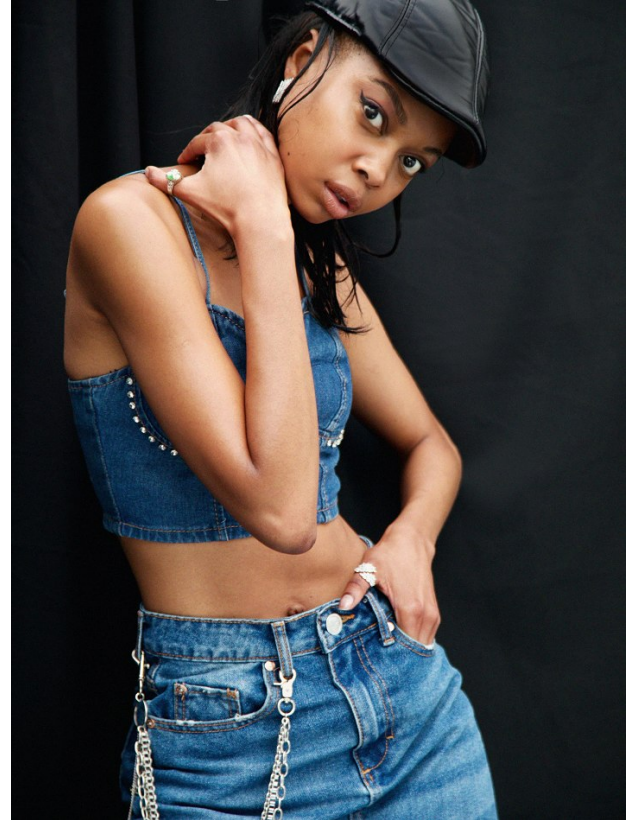

BOSS MODELS

JOHANNESBURG

CLEOPATRA MOKONE

Height: 176cm Bust: 76cm Waist: 58cm Hips: 89cm Shoe: 6 UK Hair: Dark Brown Eyes: Brown