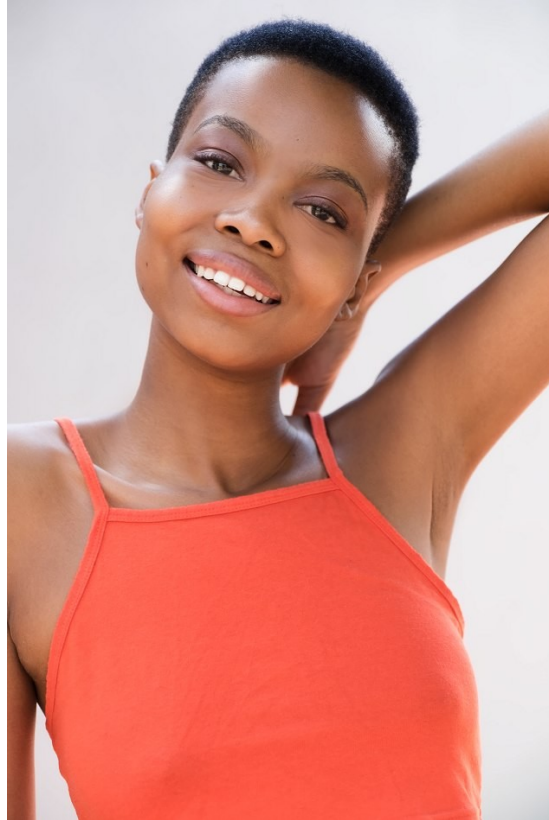

BOSS MODELS

JOHANNESBURG

CLEOPATRA MOKONE

Height: 176cm Bust: 74cm Waist: 58cm Hips: 90cm Shoe: 6 UK Hair: Dark Brown Eyes: Brown

BOSS MODELS

JOHANNESBURG

CLEOPATRA MOKONE

Height: 176cm Bust: 74cm Waist: 58cm Hips: 90cm Shoe: 6 UK Hair: Dark Brown Eyes: Brown