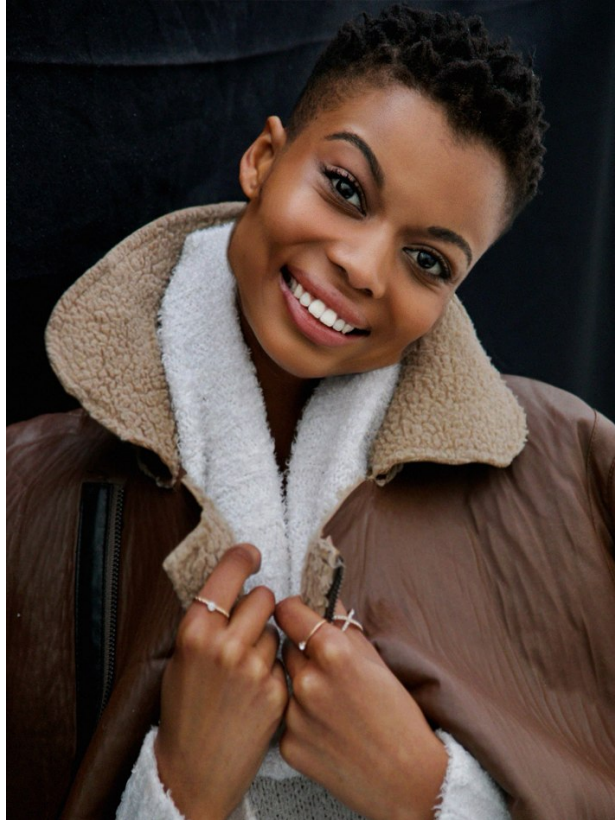

BOSS MODELS

JOHANNESBURG

CLEOPATRA MOKONE

Height: 176cm Bust: 74cm Waist: 58cm Hips: 90cm Shoe: 6 UK Hair: Dark Brown Eyes: Brown

BOSS MODELS

JOHANNESBURG

CLEOPATRA MOKONE

Height: 176cm Bust: 74cm Waist: 58cm Hips: 90cm Shoe: 6 UK Hair: Dark Brown Eyes: Brown