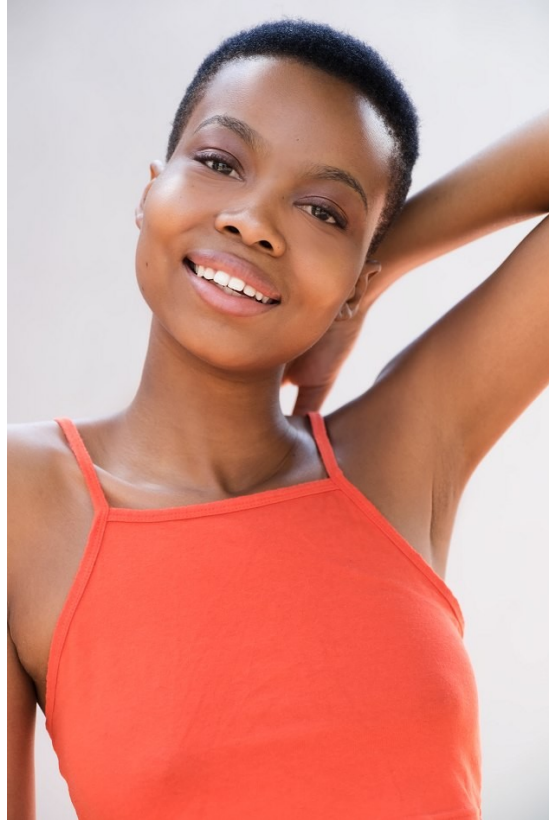

BOSS MODELS

JOHANNESBURG

CLEOPATRA MOKONE

Height: 176cm Bust: 76cm Waist: 58cm Hips: 89cm Shoe: 6 UK Hair: Dark Brown Eyes: Brown