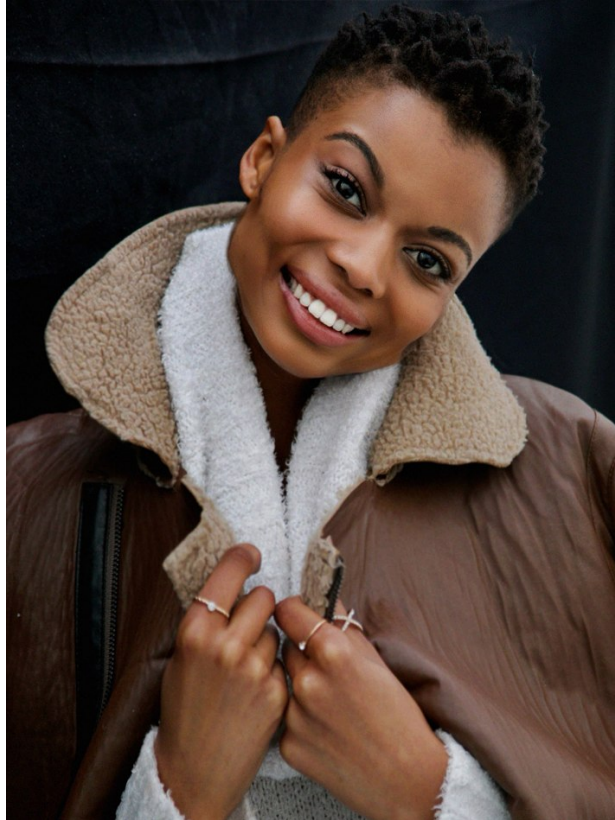

BOSS MODELS

JOHANNESBURG

CLEOPATRA MOKONE

Height: 176cm Bust: 76cm Waist: 58cm Hips: 89cm Shoe: 6 UK Hair: Dark Brown Eyes: Brown

BOSS MODELS

JOHANNESBURG

CLEOPATRA MOKONE

Height: 176cm Bust: 76cm Waist: 58cm Hips: 89cm Shoe: 6 UK Hair: Dark Brown Eyes: Brown