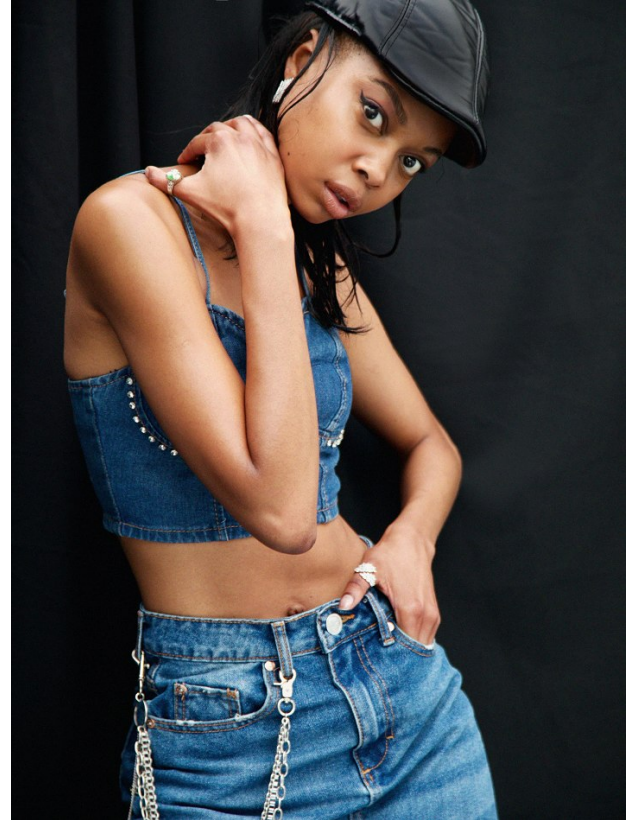

BOSS MODELS

JOHANNESBURG

CLEOPATRA MOKONE

Height: 176cm Bust: 74cm Waist: 58cm Hips: 90cm Shoe: 6 UK Hair: Dark Brown Eyes: Brown