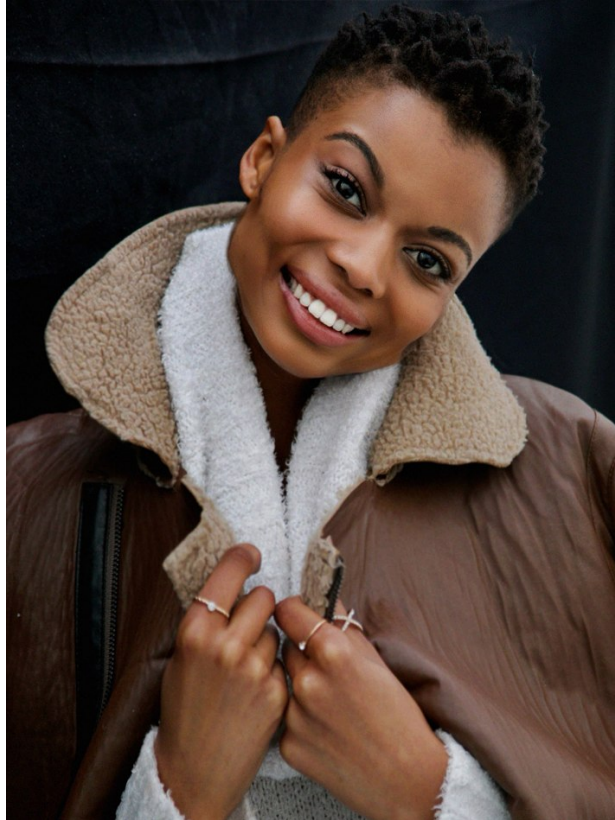

# BOSS MODELS

JOHANNESBURG

CLEOPATRA MOKONE

Height: 176cm Bust: 76cm Waist: 58cm Hips: 89cm Shoe: 6 UK Hair: Dark Brown Eyes: Brown

# BOSS MODELS

JOHANNESBURG

## CLEOPATRA MOKONE

Height: 176cm Bust: 76cm Waist: 58cm Hips: 89cm Shoe: 6 UK Hair: Dark Brown Eyes: Brown