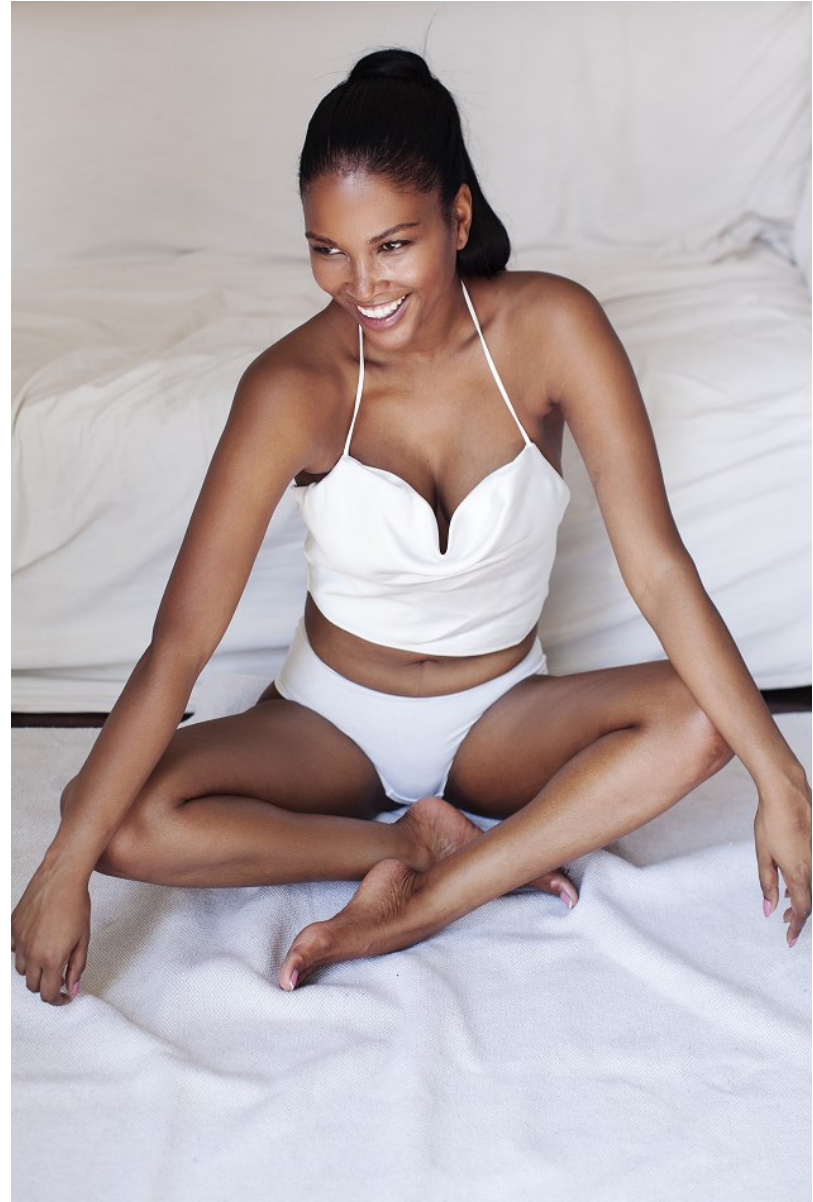

BOSS MODELS

JOHANNESBURG

ROSETTE NCWANA

Height: 175cm Bust: 93cm Waist: 59cm Hips: 95cm Shoe: 5 UK Hair: Black Eyes: Brown