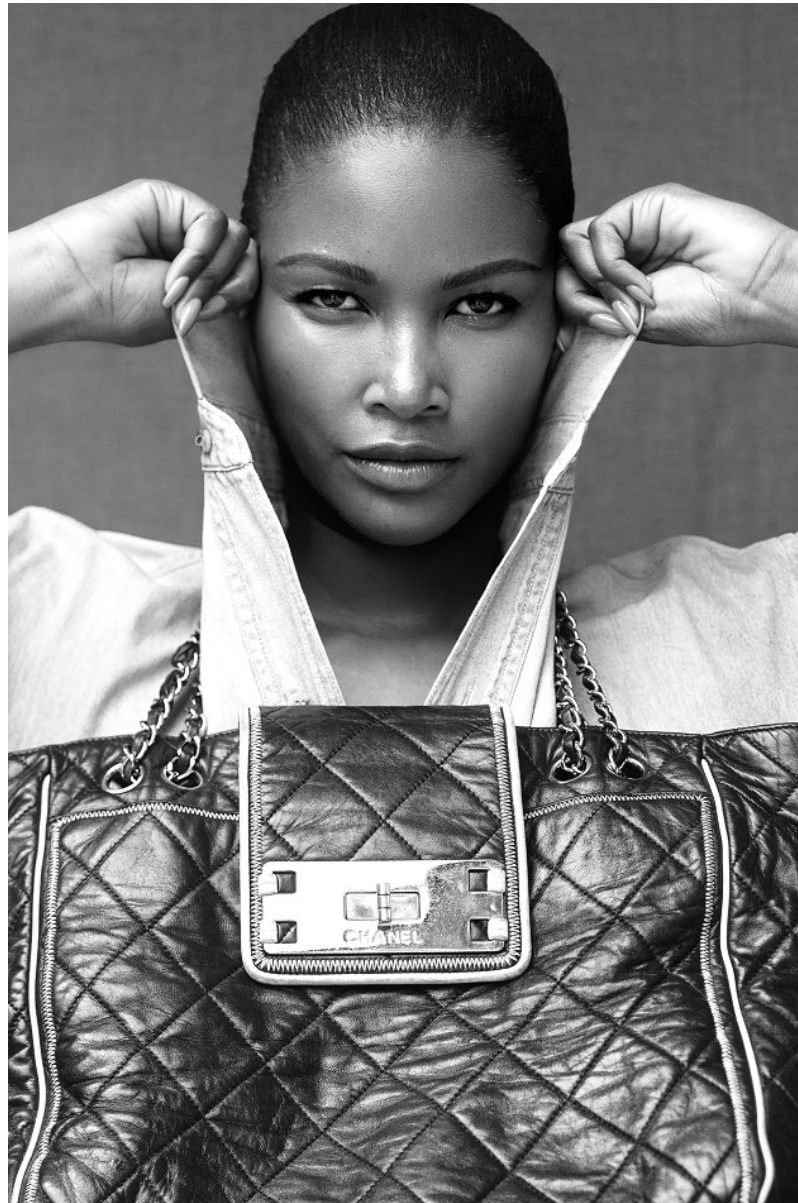

# BOSS MODELS

JOHANNESBURG

ROSETTE NCWANA

Height: 175cm Bust: 93cm Waist: 59cm Hips: 95cm Shoe: 5 UK Hair: Black Eyes: Brown