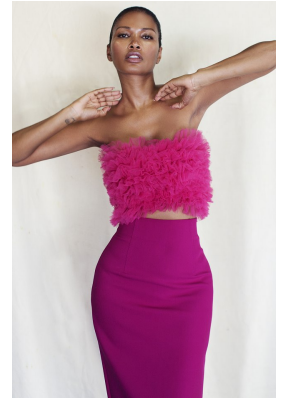

BOSS MODELS

JOHANNESBURG

ROSETTE NCWANA

Height: 175cm Bust: 93cm Waist: 59cm Hips: 95cm Shoe: 5 UK Hair: Black Eyes: Brown

BOSS MODELS

JOHANNESBURG

ROSETTE NCWANA

Height: 175cm Bust: 93cm Waist: 59cm Hips: 95cm Shoe: 5 UK Hair: Black Eyes: Brown

BOSS MODELS

JOHANNESBURG

ROSETTE NCWANA

Height: 175cm Bust: 93cm Waist: 59cm Hips: 95cm Shoe: 5 UK Hair: Black Eyes: Brown