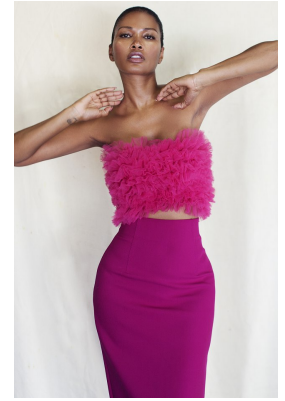

BOSS MODELS

JOHANNESBURG

ROSETTE NCWANA

Height: 175cm Bust: 93cm Waist: 59cm Hips: 95cm Shoe: 5 UK Hair: Black Eyes: Brown

BOSS MODELS

JOHANNESBURG

ROSETTE NCWANA

Height: 175cm Bust: 93cm Waist: 59cm Hips: 95cm Shoe: 5 UK Hair: Black Eyes: Brown

BOSS MODELS

JOHANNESBURG

ROSETTE NCWANA

Height: 175cm Bust: 93cm Waist: 59cm Hips: 95cm Shoe: 5 UK Hair: Black Eyes: Brown