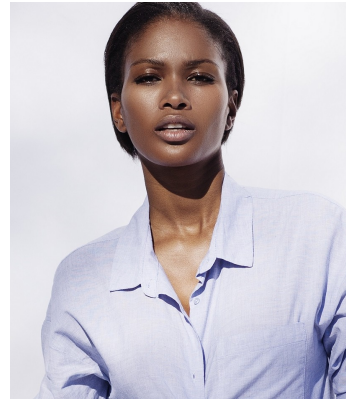

BOSS MODELS

JOHANNESBURG

ROSETTE NCWANA

Height: 175cm Bust: 90cm Waist: 70cm Hips: 99cm Shoe: 5 UK Hair: Black Eyes: Brown

BOSS MODELS

JOHANNESBURG

ROSETTE NCWANA

Height: 175cm Bust: 90cm Waist: 70cm Hips: 99cm Shoe: 5 UK Hair: Black Eyes: Brown

BOSS MODELS

JOHANNESBURG

ROSETTE NCWANA

Height: 175cm Bust: 90cm Waist: 70cm Hips: 99cm Shoe: 5 UK Hair: Black Eyes: Brown