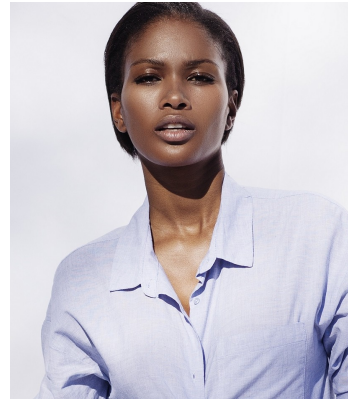

BOSS MODELS

JOHANNESBURG

ROSETTE NCWANA

Height: 175cm Bust: 93cm Waist: 59cm Hips: 95cm Shoe: 5 UK Hair: Black Eyes: Brown

BOSS MODELS

JOHANNESBURG

ROSETTE NCWANA

Height: 175cm Bust: 93cm Waist: 59cm Hips: 95cm Shoe: 5 UK Hair: Black Eyes: Brown

BOSS MODELS

JOHANNESBURG

ROSETTE NCWANA

Height: 175cm Bust: 93cm Waist: 59cm Hips: 95cm Shoe: 5 UK Hair: Black Eyes: Brown