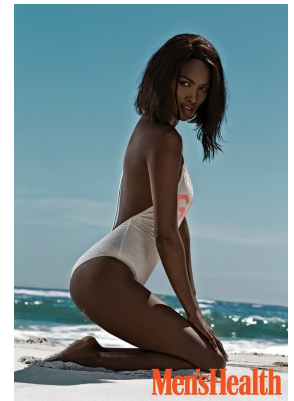

BOSS MODELS

JOHANNESBURG

ROSETTE NCWANA

Height: 175cm Bust: 93cm Waist: 59cm Hips: 95cm Shoe: 5 UK Hair: Black Eyes: Brown

BOSS MODELS

JOHANNESBURG

ROSETTE NCWANA

Height: 175cm Bust: 93cm Waist: 59cm Hips: 95cm Shoe: 5 UK Hair: Black Eyes: Brown

BOSS MODELS

JOHANNESBURG

ROSETTE NCWANA

Height: 175cm Bust: 93cm Waist: 59cm Hips: 95cm Shoe: 5 UK Hair: Black Eyes: Brown