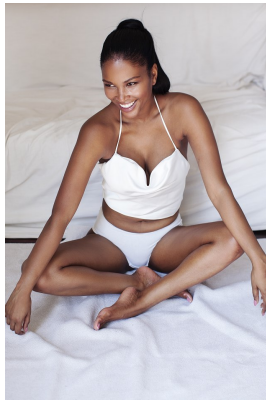

BOSS MODELS

JOHANNESBURG

ROSETTE NCWANA

Height: 175cm Bust: 90cm Waist: 70cm Hips: 99cm Shoe: 5 UK Hair: Black Eyes: Brown

BOSS MODELS

JOHANNESBURG

ROSETTE NCWANA

Height: 175cm Bust: 90cm Waist: 70cm Hips: 99cm Shoe: 5 UK Hair: Black Eyes: Brown

BOSS MODELS

JOHANNESBURG

ROSETTE NCWANA

Height: 175cm Bust: 90cm Waist: 70cm Hips: 99cm Shoe: 5 UK Hair: Black Eyes: Brown