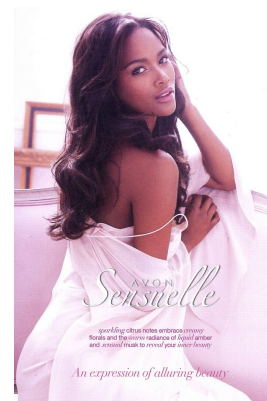

BOSS MODELS

JOHANNESBURG

ROSETTE NCWANA

Height: 175cm Bust: 90cm Waist: 70cm Hips: 99cm Shoe: 5 UK Hair: Black Eyes: Brown

BOSS MODELS

JOHANNESBURG

ROSETTE NCWANA

Height: 175cm Bust: 90cm Waist: 70cm Hips: 99cm Shoe: 5 UK Hair: Black Eyes: Brown

BOSS MODELS

JOHANNESBURG

ROSETTE NCWANA

Height: 175cm Bust: 90cm Waist: 70cm Hips: 99cm Shoe: 5 UK Hair: Black Eyes: Brown