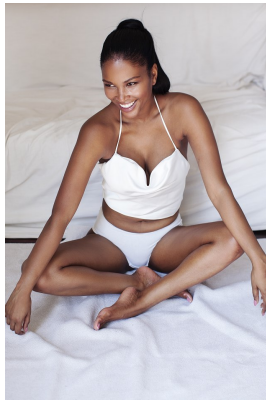

BOSS MODELS

JOHANNESBURG

ROSETTE NCWANA

Height: 175cm Bust: 93cm Waist: 59cm Hips: 95cm Shoe: 5 UK Hair: Black Eyes: Brown

BOSS MODELS

JOHANNESBURG

ROSETTE NCWANA

Height: 175cm Bust: 93cm Waist: 59cm Hips: 95cm Shoe: 5 UK Hair: Black Eyes: Brown

BOSS MODELS

JOHANNESBURG

ROSETTE NCWANA

Height: 175cm Bust: 93cm Waist: 59cm Hips: 95cm Shoe: 5 UK Hair: Black Eyes: Brown