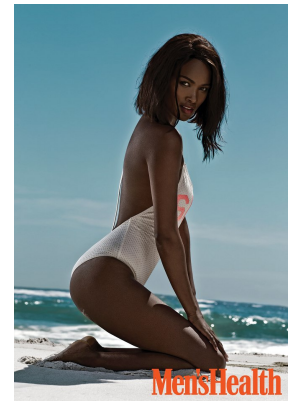

BOSS MODELS

JOHANNESBURG

ROSETTE NCWANA

Height: 175cm Bust: 90cm Waist: 70cm Hips: 99cm Shoe: 5 UK Hair: Black Eyes: Brown

BOSS MODELS

JOHANNESBURG

ROSETTE NCWANA

Height: 175cm Bust: 90cm Waist: 70cm Hips: 99cm Shoe: 5 UK Hair: Black Eyes: Brown

BOSS MODELS

JOHANNESBURG

ROSETTE NCWANA

Height: 175cm Bust: 90cm Waist: 70cm Hips: 99cm Shoe: 5 UK Hair: Black Eyes: Brown