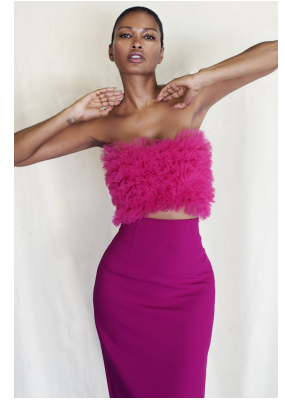

BOSS MODELS

JOHANNESBURG

ROSETTE NCWANA

Height: 175cm Bust: 90cm Waist: 70cm Hips: 99cm Shoe: 5 UK Hair: Black Eyes: Brown

BOSS MODELS

JOHANNESBURG

ROSETTE NCWANA

Height: 175cm Bust: 90cm Waist: 70cm Hips: 99cm Shoe: 5 UK Hair: Black Eyes: Brown

BOSS MODELS

JOHANNESBURG

ROSETTE NCWANA

Height: 175cm Bust: 90cm Waist: 70cm Hips: 99cm Shoe: 5 UK Hair: Black Eyes: Brown