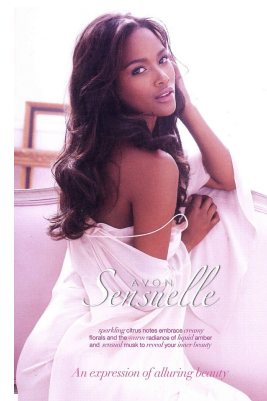

BOSS MODELS

JOHANNESBURG

ROSETTE NCWANA

Height: 175cm Bust: 93cm Waist: 59cm Hips: 95cm Shoe: 5 UK Hair: Black Eyes: Brown

BOSS MODELS

JOHANNESBURG

ROSETTE NCWANA

Height: 175cm Bust: 93cm Waist: 59cm Hips: 95cm Shoe: 5 UK Hair: Black Eyes: Brown

BOSS MODELS

JOHANNESBURG

ROSETTE NCWANA

Height: 175cm Bust: 93cm Waist: 59cm Hips: 95cm Shoe: 5 UK Hair: Black Eyes: Brown