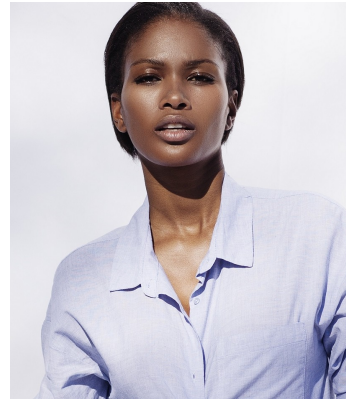

BOSS MODELS

JOHANNESBURG

ROSETTE NCWANA

Height: 175cm Bust: 93cm Waist: 59cm Hips: 95cm Shoe: 5 UK Hair: Black Eyes: Brown

BOSS MODELS

JOHANNESBURG

ROSETTE NCWANA

Height: 175cm Bust: 93cm Waist: 59cm Hips: 95cm Shoe: 5 UK Hair: Black Eyes: Brown

BOSS MODELS

JOHANNESBURG

ROSETTE NCWANA

Height: 175cm Bust: 93cm Waist: 59cm Hips: 95cm Shoe: 5 UK Hair: Black Eyes: Brown