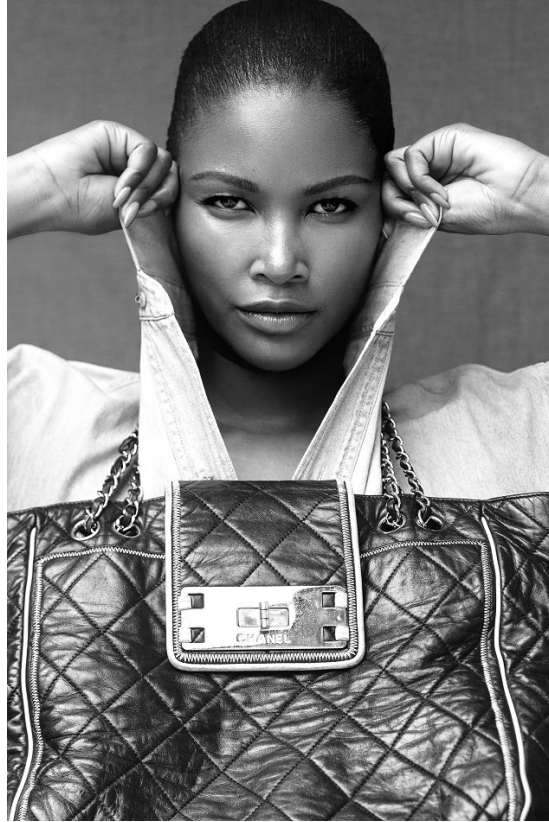

BOSS MODELS

JOHANNESBURG

ROSETTE NCWANA

Height: 175cm Bust: 90cm Waist: 70cm Hips: 99cm Shoe: 5 UK Hair: Black Eyes: Brown

BOSS MODELS

JOHANNESBURG

ROSETTE NCWANA

Height: 175cm Bust: 90cm Waist: 70cm Hips: 99cm Shoe: 5 UK Hair: Black Eyes: Brown