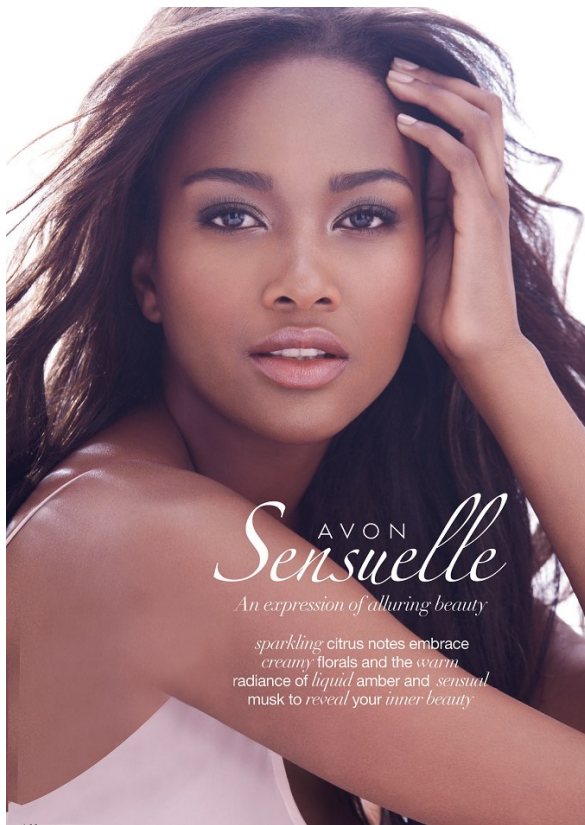

BOSS MODELS

JOHANNESBURG

ROSETTE NCWANA

Height: 175cm Bust: 90cm Waist: 70cm Hips: 99cm Shoe: 5 UK Hair: Black Eyes: Brown