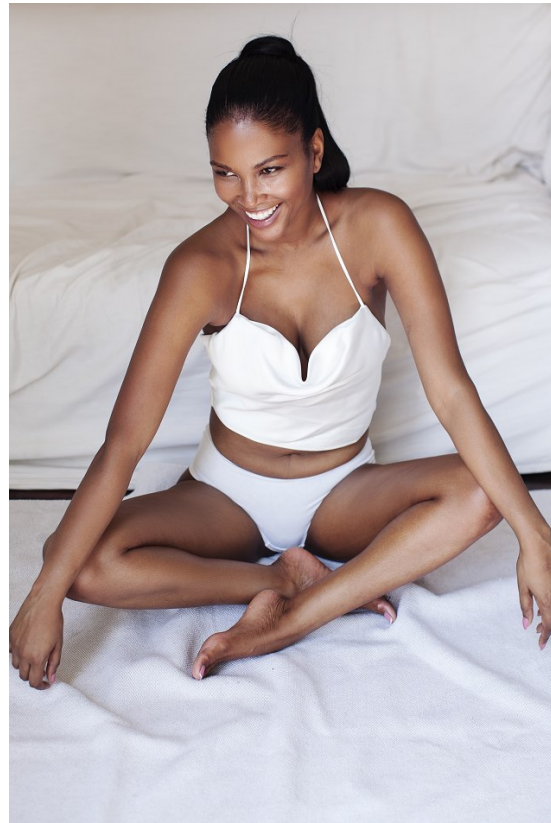

BOSS MODELS

JOHANNESBURG

ROSETTE NCWANA

Height: 175cm Bust: 90cm Waist: 70cm Hips: 99cm Shoe: 5 UK Hair: Black Eyes: Brown

BOSS MODELS

JOHANNESBURG

ROSETTE NCWANA

Height: 175cm Bust: 90cm Waist: 70cm Hips: 99cm Shoe: 5 UK Hair: Black Eyes: Brown