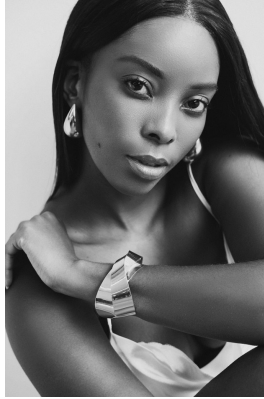

BOSS MODELS

JOHANNESBURG

MONICA GABELA

Height: 171cm Bust: 93cm Waist: 72cm Hips: 102cm Shoe: 5 UK Hair: Black Eyes: Brown

BOSS MODELS

JOHANNESBURG

MONICA GABELA

Height: 171cm Bust: 93cm Waist: 72cm Hips: 102cm Shoe: 5 UK Hair: Black Eyes: Brown