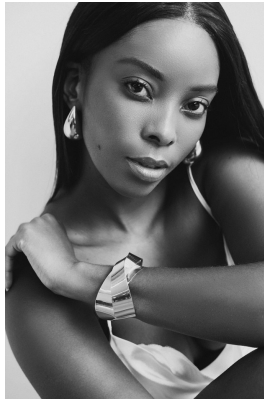

BOSS MODELS

JOHANNESBURG

MONICA GABELA

Height: 171cm Bust: 93cm Waist: 72cm Hips: 102cm Shoe: 5 UK Hair: Black Eyes: Brown

BOSS MODELS

JOHANNESBURG

MONICA GABELA

Height: 171cm Bust: 93cm Waist: 72cm Hips: 102cm Shoe: 5 UK Hair: Black Eyes: Brown