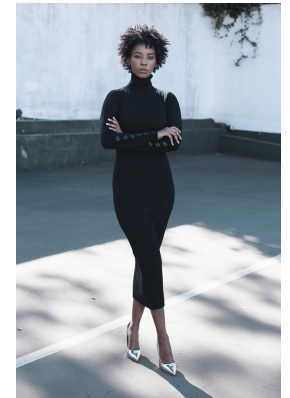

# BOSS MODELS

JOHANNESBURG

## MONICA GABELA

Height: 171cm Bust: 93cm Waist: 72cm Hips: 102cm Shoe: 5 UK Hair: Black Eyes: Brown