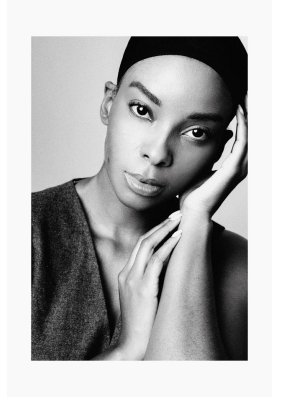

BOSS MODELS

JOHANNESBURG

MONICA GABELA

Height: 171cm Bust: 93cm Waist: 72cm Hips: 102cm Shoe: 5 UK Hair: Black Eyes: Brown

BOSS MODELS

JOHANNESBURG

MONICA GABELA

Height: 171cm Bust: 93cm Waist: 72cm Hips: 102cm Shoe: 5 UK Hair: Black Eyes: Brown