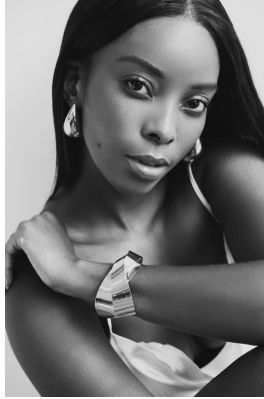

# BOSS MODELS

JOHANNESBURG

## MONICA GABELA

Height: 171cm Bust: 93cm Waist: 72cm Hips: 102cm Shoe: 5 UK Hair: Black Eyes: Brown