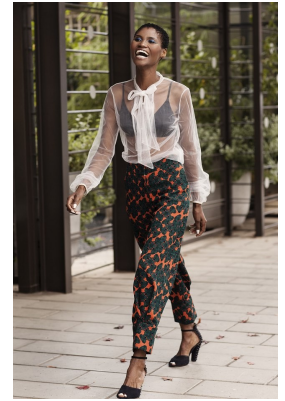

BOSS MODELS

JOHANNESBURG

ANDY MANXIWA

Height: 176cm Bust: 89cm Waist: 72cm Hips: 96cm Shoe: 7 UK Hair: Black Eyes: Brown

BOSS MODELS

JOHANNESBURG

ANDY MANXIWA

Height: 176cm Bust: 89cm Waist: 72cm Hips: 96cm Shoe: 7 UK Hair: Black Eyes: Brown