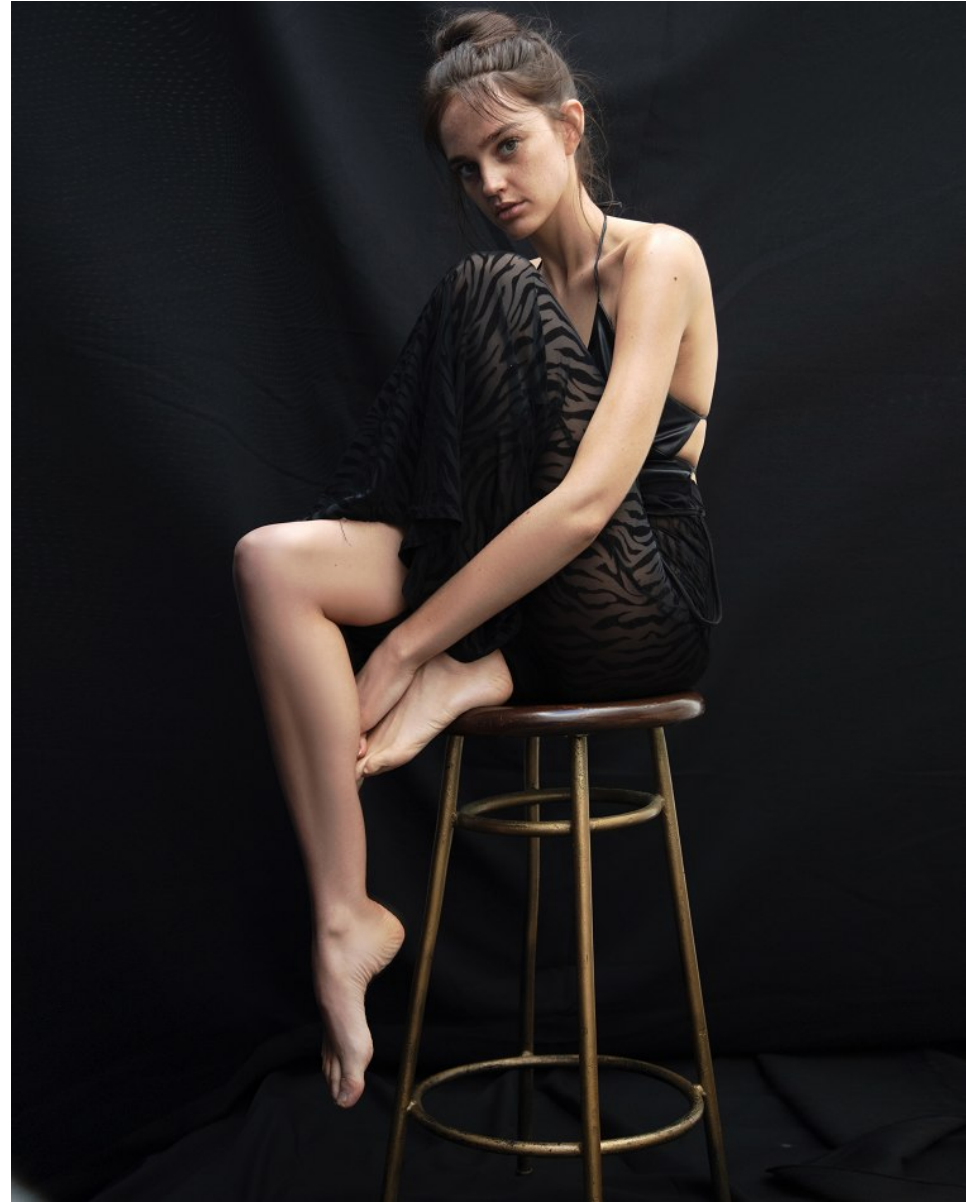

BOSS MODELS

JOHANNESBURG

MILLA LAKIC

Height: 170cm Bust: 87cm Waist: 66cm Hips: 99cm Shoe: 6 UK Hair: Light Brown Eyes: Hazel

BOSS MODELS

JOHANNESBURG

MILLA LAKIC

Height: 170cm Bust: 87cm Waist: 66cm Hips: 99cm Shoe: 6 UK Hair: Light Brown Eyes: Hazel