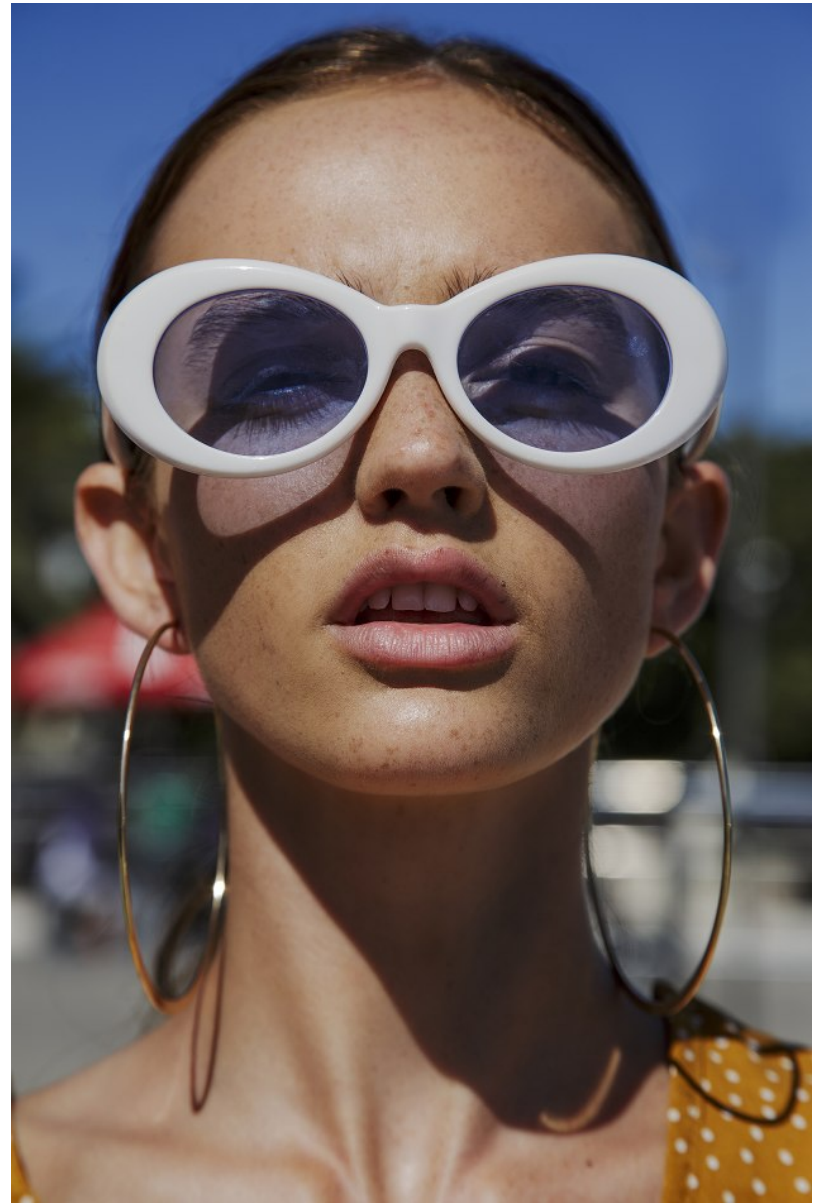

BOSS MODELS

JOHANNESBURG

MILLA LAKIC

Height: 170cm Bust: 87cm Waist: 66cm Hips: 99cm Shoe: 6 UK Hair: Light Brown Eyes: Hazel

BOSS MODELS

JOHANNESBURG

MILLA LAKIC

Height: 170cm Bust: 87cm Waist: 66cm Hips: 99cm Shoe: 6 UK Hair: Light Brown Eyes: Hazel