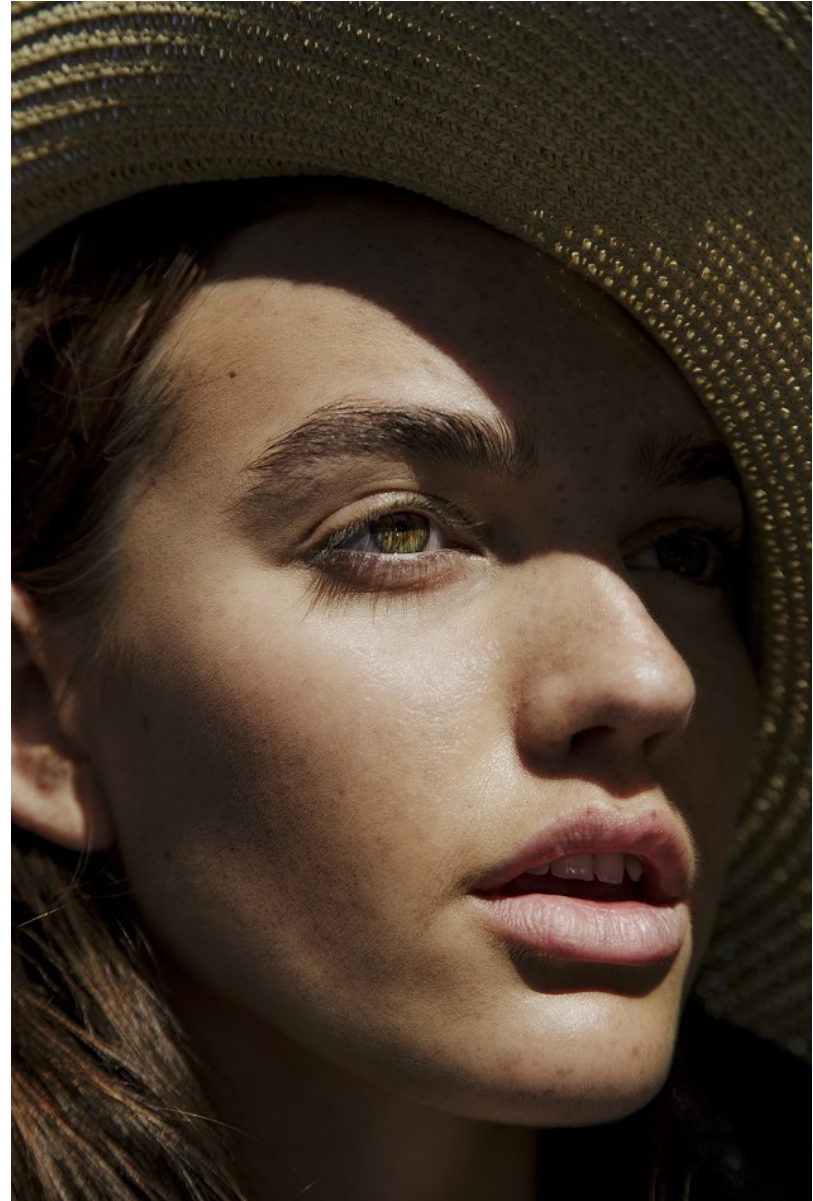

BOSS MODELS

JOHANNESBURG

MILLA LAKIC

Height: 170cm Bust: 87cm Waist: 66cm Hips: 99cm Shoe: 6 UK Hair: Light Brown Eyes: Hazel