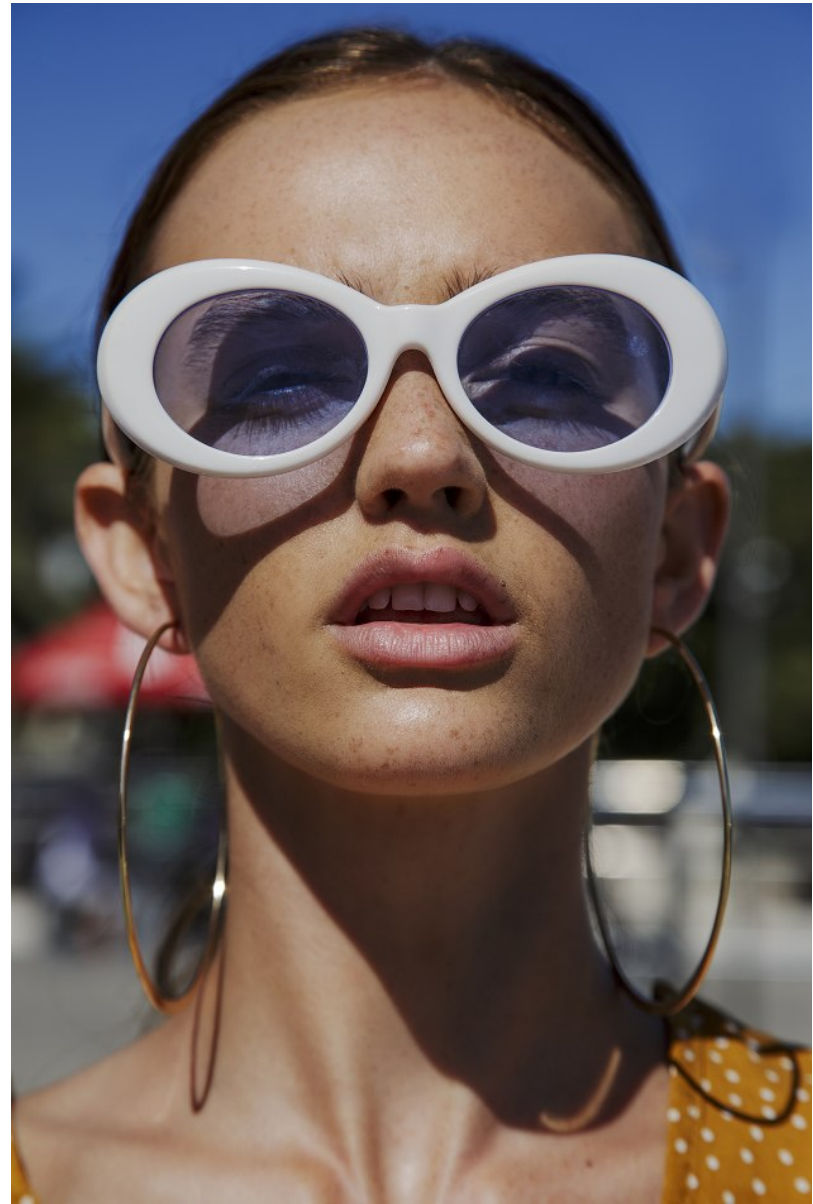

BOSS MODELS

JOHANNESBURG

MILLA LAKIC

Height: 170cm Bust: 87cm Waist: 66cm Hips: 99cm Shoe: 6 UK Hair: Light Brown Eyes: Hazel

BOSS MODELS

JOHANNESBURG

MILLA LAKIC

Height: 170cm Bust: 87cm Waist: 66cm Hips: 99cm Shoe: 6 UK Hair: Light Brown Eyes: Hazel