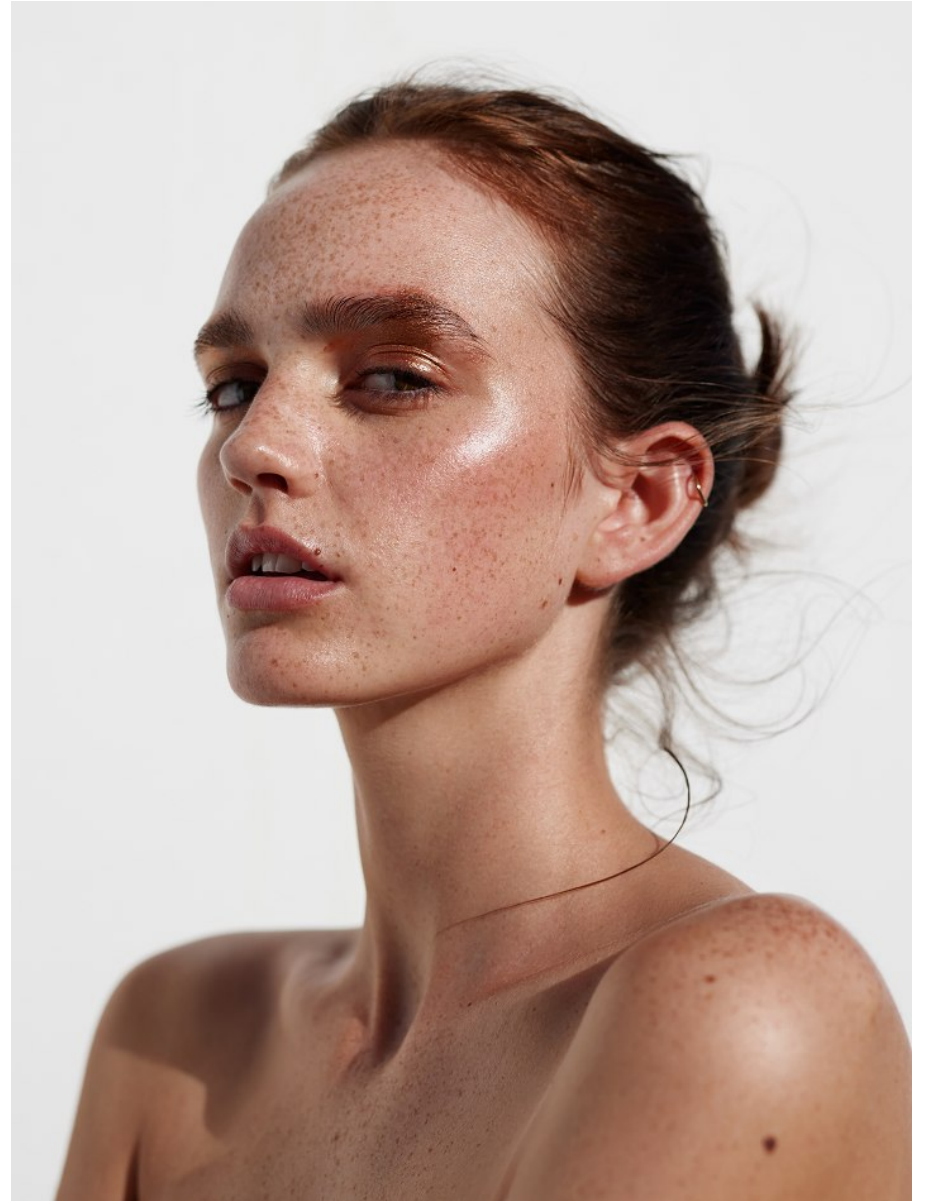

BOSS MODELS

JOHANNESBURG

MILLA LAKIC

Height: 170cm Bust: 87cm Waist: 66cm Hips: 99cm Shoe: 6 UK Hair: Light Brown Eyes: Hazel