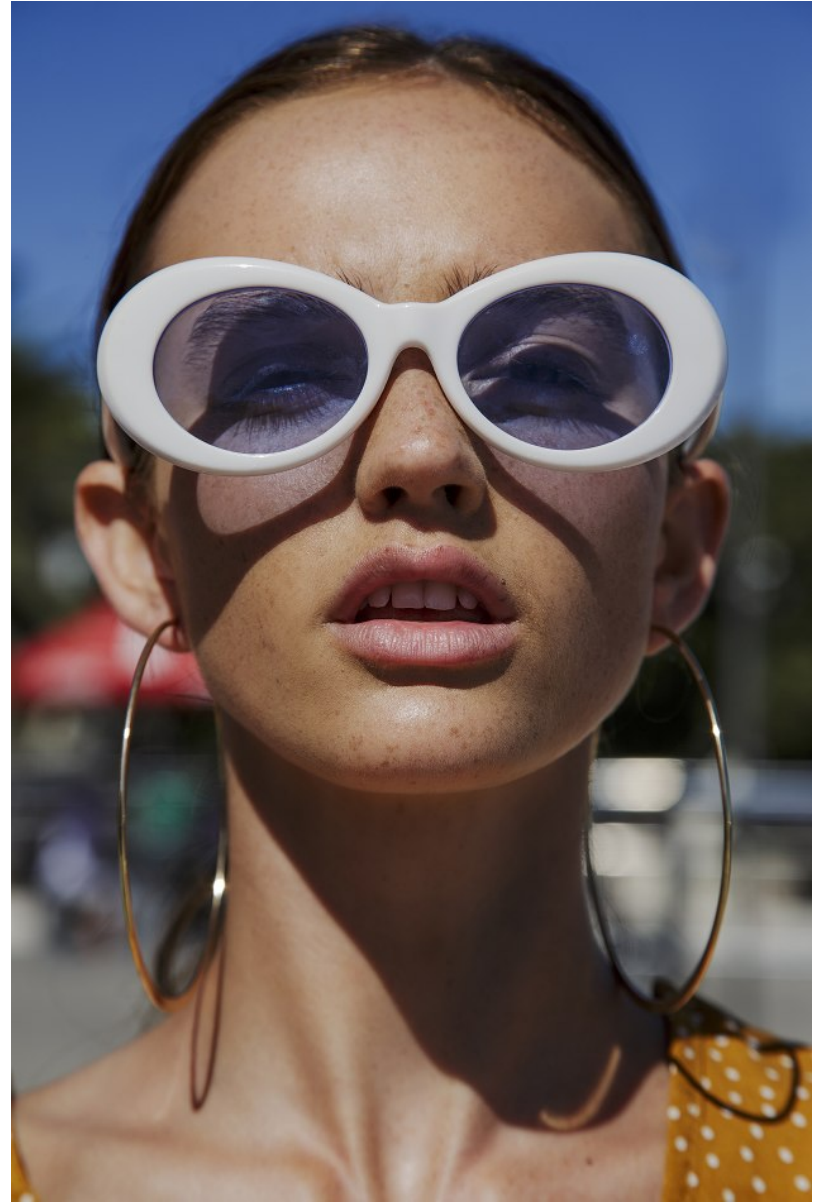

BOSS MODELS

JOHANNESBURG

MILLA LAKIC

Height: 170cm Bust: 87cm Waist: 66cm Hips: 99cm Shoe: 6 UK Hair: Light Brown Eyes: Hazel

BOSS MODELS

JOHANNESBURG

MILLA LAKIC

Height: 170cm Bust: 87cm Waist: 66cm Hips: 99cm Shoe: 6 UK Hair: Light Brown Eyes: Hazel