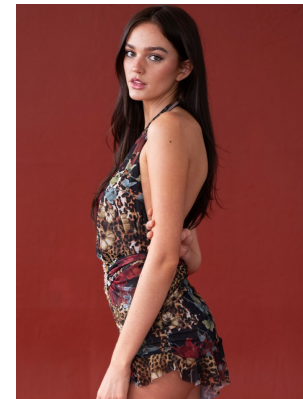

BOSS MODELS

JOHANNESBURG

MILLA LAKIC

Height: 170cm Bust: 87cm Waist: 66cm Hips: 99cm Shoe: 6 UK Hair: Light Brown Eyes: Hazel

BOSS MODELS

JOHANNESBURG

MILLA LAKIC

Height: 170cm Bust: 87cm Waist: 66cm Hips: 99cm Shoe: 6 UK Hair: Light Brown Eyes: Hazel

BOSS MODELS

JOHANNESBURG

MILLA LAKIC

Height: 170cm Bust: 87cm Waist: 66cm Hips: 99cm Shoe: 6 UK Hair: Light Brown Eyes: Hazel