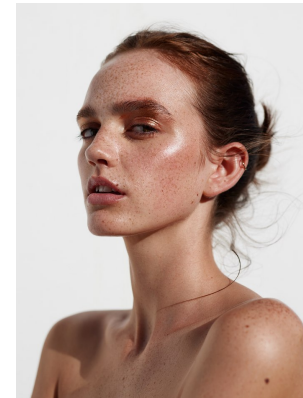

BOSS MODELS

JOHANNESBURG

MILLA LAKIC

Height: 170cm Bust: 87cm Waist: 66cm Hips: 99cm Shoe: 6 UK Hair: Light Brown Eyes: Hazel

BOSS MODELS

JOHANNESBURG

MILLA LAKIC

Height: 170cm Bust: 87cm Waist: 66cm Hips: 99cm Shoe: 6 UK Hair: Light Brown Eyes: Hazel

BOSS MODELS

JOHANNESBURG

MILLA LAKIC

Height: 170cm Bust: 87cm Waist: 66cm Hips: 99cm Shoe: 6 UK Hair: Light Brown Eyes: Hazel