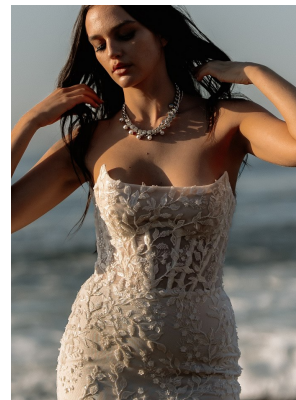

BOSS MODELS

JOHANNESBURG

MILLA LAKIC

Height: 170cm Bust: 87cm Waist: 66cm Hips: 99cm Shoe: 6 UK Hair: Light Brown Eyes: Hazel

BOSS MODELS

JOHANNESBURG

MILLA LAKIC

Height: 170cm Bust: 87cm Waist: 66cm Hips: 99cm Shoe: 6 UK Hair: Light Brown Eyes: Hazel

BOSS MODELS

JOHANNESBURG

MILLA LAKIC

Height: 170cm Bust: 87cm Waist: 66cm Hips: 99cm Shoe: 6 UK Hair: Light Brown Eyes: Hazel