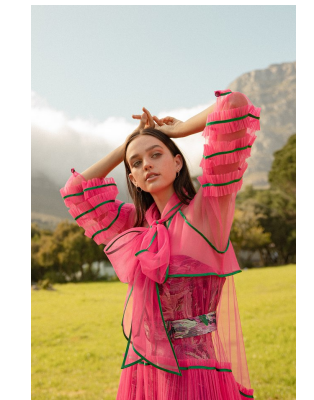

BOSS MODELS

JOHANNESBURG

MILLA LAKIC

Height: 170cm Bust: 87cm Waist: 66cm Hips: 99cm Shoe: 6 UK Hair: Light Brown Eyes: Hazel

BOSS MODELS

JOHANNESBURG

MILLA LAKIC

Height: 170cm Bust: 87cm Waist: 66cm Hips: 99cm Shoe: 6 UK Hair: Light Brown Eyes: Hazel

BOSS MODELS

JOHANNESBURG

MILLA LAKIC

Height: 170cm Bust: 87cm Waist: 66cm Hips: 99cm Shoe: 6 UK Hair: Light Brown Eyes: Hazel