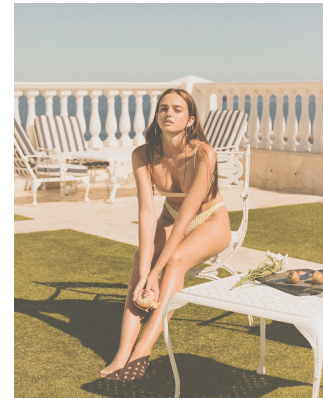

BOSS MODELS

JOHANNESBURG

MILLA LAKIC

Height: 170cm Bust: 87cm Waist: 66cm Hips: 99cm Shoe: 6 UK Hair: Light Brown Eyes: Hazel

BOSS MODELS

JOHANNESBURG

MILLA LAKIC

Height: 170cm Bust: 87cm Waist: 66cm Hips: 99cm Shoe: 6 UK Hair: Light Brown Eyes: Hazel

BOSS MODELS

JOHANNESBURG

MILLA LAKIC

Height: 170cm Bust: 87cm Waist: 66cm Hips: 99cm Shoe: 6 UK Hair: Light Brown Eyes: Hazel