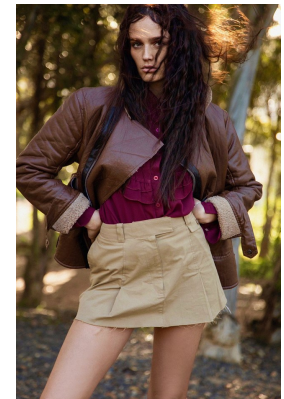

BOSS MODELS

JOHANNESBURG

MILLA LAKIC

Height: 170cm Bust: 87cm Waist: 66cm Hips: 99cm Shoe: 6 UK Hair: Light Brown Eyes: Hazel

BOSS MODELS

JOHANNESBURG

MILLA LAKIC

Height: 170cm Bust: 87cm Waist: 66cm Hips: 99cm Shoe: 6 UK Hair: Light Brown Eyes: Hazel

BOSS MODELS

JOHANNESBURG

MILLA LAKIC

Height: 170cm Bust: 87cm Waist: 66cm Hips: 99cm Shoe: 6 UK Hair: Light Brown Eyes: Hazel