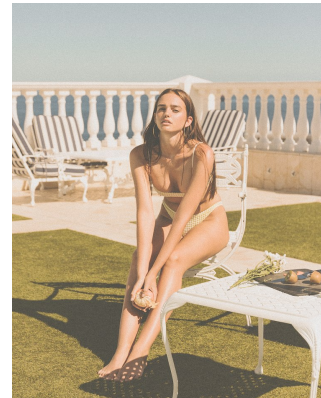

BOSS MODELS

JOHANNESBURG

MILLA LAKIC

Height: 170cm Bust: 87cm Waist: 66cm Hips: 99cm Shoe: 6 UK Hair: Light Brown Eyes: Hazel

BOSS MODELS

JOHANNESBURG

MILLA LAKIC

Height: 170cm Bust: 87cm Waist: 66cm Hips: 99cm Shoe: 6 UK Hair: Light Brown Eyes: Hazel

BOSS MODELS

JOHANNESBURG

MILLA LAKIC

Height: 170cm Bust: 87cm Waist: 66cm Hips: 99cm Shoe: 6 UK Hair: Light Brown Eyes: Hazel