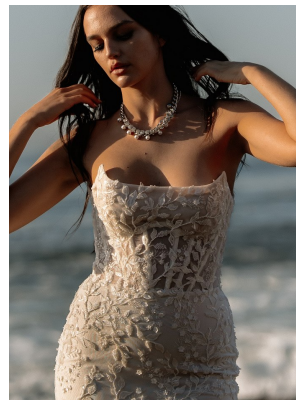

BOSS MODELS

JOHANNESBURG

MILLA LAKIC

Height: 170cm Bust: 87cm Waist: 66cm Hips: 99cm Shoe: 6 UK Hair: Light Brown Eyes: Hazel

BOSS MODELS

JOHANNESBURG

MILLA LAKIC

Height: 170cm Bust: 87cm Waist: 66cm Hips: 99cm Shoe: 6 UK Hair: Light Brown Eyes: Hazel

BOSS MODELS

JOHANNESBURG

MILLA LAKIC

Height: 170cm Bust: 87cm Waist: 66cm Hips: 99cm Shoe: 6 UK Hair: Light Brown Eyes: Hazel