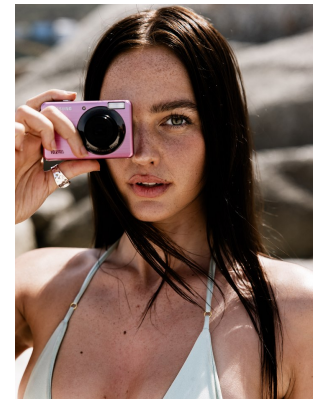

BOSS MODELS

JOHANNESBURG

MILLA LAKIC

Height: 170cm Bust: 87cm Waist: 66cm Hips: 99cm Shoe: 6 UK Hair: Light Brown Eyes: Hazel

BOSS MODELS

JOHANNESBURG

MILLA LAKIC

Height: 170cm Bust: 87cm Waist: 66cm Hips: 99cm Shoe: 6 UK Hair: Light Brown Eyes: Hazel

BOSS MODELS

JOHANNESBURG

MILLA LAKIC

Height: 170cm Bust: 87cm Waist: 66cm Hips: 99cm Shoe: 6 UK Hair: Light Brown Eyes: Hazel