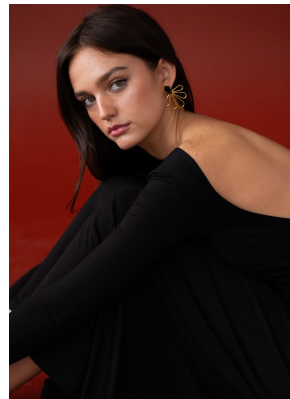

BOSS MODELS

JOHANNESBURG

MILLA LAKIC

Height: 170cm Bust: 87cm Waist: 66cm Hips: 99cm Shoe: 6 UK Hair: Light Brown Eyes: Hazel

BOSS MODELS

JOHANNESBURG

MILLA LAKIC

Height: 170cm Bust: 87cm Waist: 66cm Hips: 99cm Shoe: 6 UK Hair: Light Brown Eyes: Hazel

BOSS MODELS

JOHANNESBURG

MILLA LAKIC

Height: 170cm Bust: 87cm Waist: 66cm Hips: 99cm Shoe: 6 UK Hair: Light Brown Eyes: Hazel