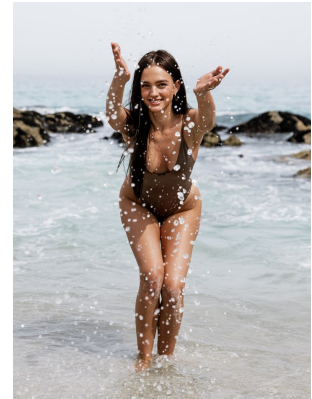

BOSS MODELS

JOHANNESBURG

MILLA LAKIC

Height: 170cm Bust: 87cm Waist: 66cm Hips: 99cm Shoe: 6 UK Hair: Light Brown Eyes: Hazel

BOSS MODELS

JOHANNESBURG

MILLA LAKIC

Height: 170cm Bust: 87cm Waist: 66cm Hips: 99cm Shoe: 6 UK Hair: Light Brown Eyes: Hazel

BOSS MODELS

JOHANNESBURG

MILLA LAKIC

Height: 170cm Bust: 87cm Waist: 66cm Hips: 99cm Shoe: 6 UK Hair: Light Brown Eyes: Hazel