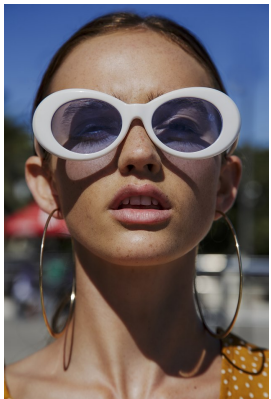

BOSS MODELS

JOHANNESBURG

MILLA LAKIC

Height: 170cm Bust: 87cm Waist: 66cm Hips: 99cm Shoe: 6 UK Hair: Light Brown Eyes: Hazel

BOSS MODELS

JOHANNESBURG

MILLA LAKIC

Height: 170cm Bust: 87cm Waist: 66cm Hips: 99cm Shoe: 6 UK Hair: Light Brown Eyes: Hazel

BOSS MODELS

JOHANNESBURG

MILLA LAKIC

Height: 170cm Bust: 87cm Waist: 66cm Hips: 99cm Shoe: 6 UK Hair: Light Brown Eyes: Hazel