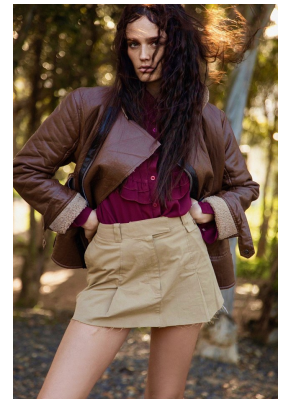

BOSS MODELS

JOHANNESBURG

MILLA LAKIC

Height: 170cm Bust: 87cm Waist: 66cm Hips: 99cm Shoe: 6 UK Hair: Light Brown Eyes: Hazel

BOSS MODELS

JOHANNESBURG

MILLA LAKIC

Height: 170cm Bust: 87cm Waist: 66cm Hips: 99cm Shoe: 6 UK Hair: Light Brown Eyes: Hazel

BOSS MODELS

JOHANNESBURG

MILLA LAKIC

Height: 170cm Bust: 87cm Waist: 66cm Hips: 99cm Shoe: 6 UK Hair: Light Brown Eyes: Hazel