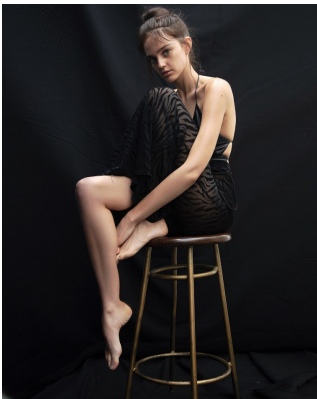

BOSS MODELS

JOHANNESBURG

MILLA LAKIC

Height: 170cm Bust: 87cm Waist: 66cm Hips: 99cm Shoe: 6 UK Hair: Light Brown Eyes: Hazel

BOSS MODELS

JOHANNESBURG

MILLA LAKIC

Height: 170cm Bust: 87cm Waist: 66cm Hips: 99cm Shoe: 6 UK Hair: Light Brown Eyes: Hazel

BOSS MODELS

JOHANNESBURG

MILLA LAKIC

Height: 170cm Bust: 87cm Waist: 66cm Hips: 99cm Shoe: 6 UK Hair: Light Brown Eyes: Hazel