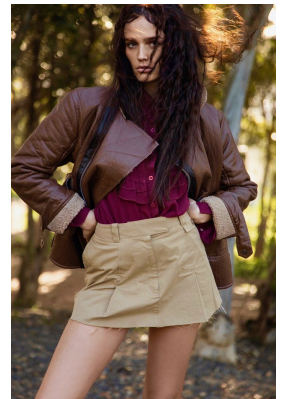

BOSS MODELS

JOHANNESBURG

MILLA LAKIC

Height: 170cm Bust: 87cm Waist: 66cm Hips: 99cm Shoe: 6 UK Hair: Light Brown Eyes: Hazel

BOSS MODELS

JOHANNESBURG

MILLA LAKIC

Height: 170cm Bust: 87cm Waist: 66cm Hips: 99cm Shoe: 6 UK Hair: Light Brown Eyes: Hazel

BOSS MODELS

JOHANNESBURG

MILLA LAKIC

Height: 170cm Bust: 87cm Waist: 66cm Hips: 99cm Shoe: 6 UK Hair: Light Brown Eyes: Hazel