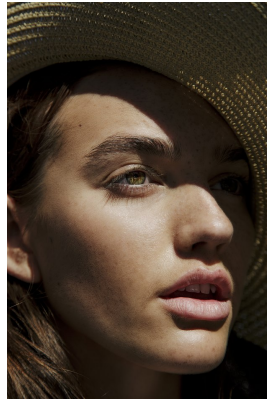

BOSS MODELS

JOHANNESBURG

MILLA LAKIC

Height: 170cm Bust: 87cm Waist: 66cm Hips: 99cm Shoe: 6 UK Hair: Light Brown Eyes: Hazel

BOSS MODELS

JOHANNESBURG

MILLA LAKIC

Height: 170cm Bust: 87cm Waist: 66cm Hips: 99cm Shoe: 6 UK Hair: Light Brown Eyes: Hazel

BOSS MODELS

JOHANNESBURG

MILLA LAKIC

Height: 170cm Bust: 87cm Waist: 66cm Hips: 99cm Shoe: 6 UK Hair: Light Brown Eyes: Hazel