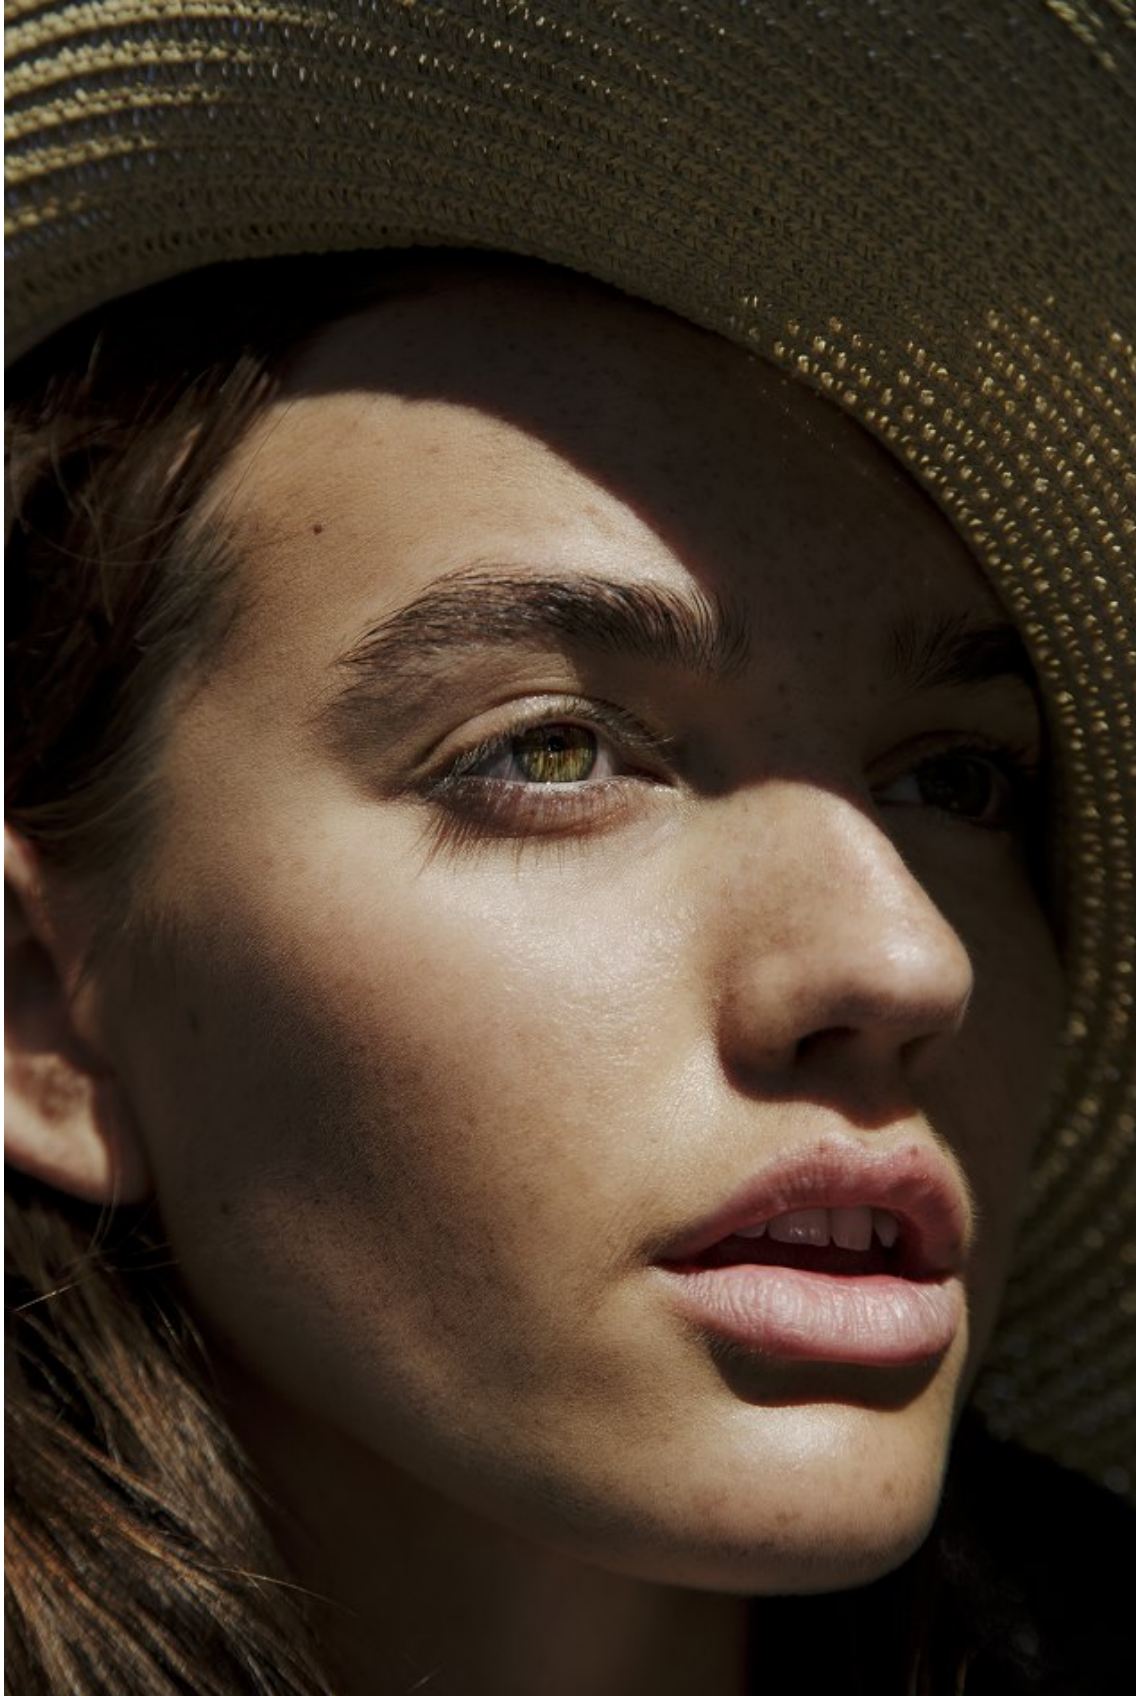

BOSS MODELS

JOHANNESBURG

MILLA LAKIC

Height: 170cm Bust: 87cm Waist: 66cm Hips: 99cm Shoe: 6 UK Hair: Light Brown Eyes: Hazel

BOSS MODELS

JOHANNESBURG

MILLA LAKIC

Height: 170cm Bust: 87cm Waist: 66cm Hips: 99cm Shoe: 6 UK Hair: Light Brown Eyes: Hazel