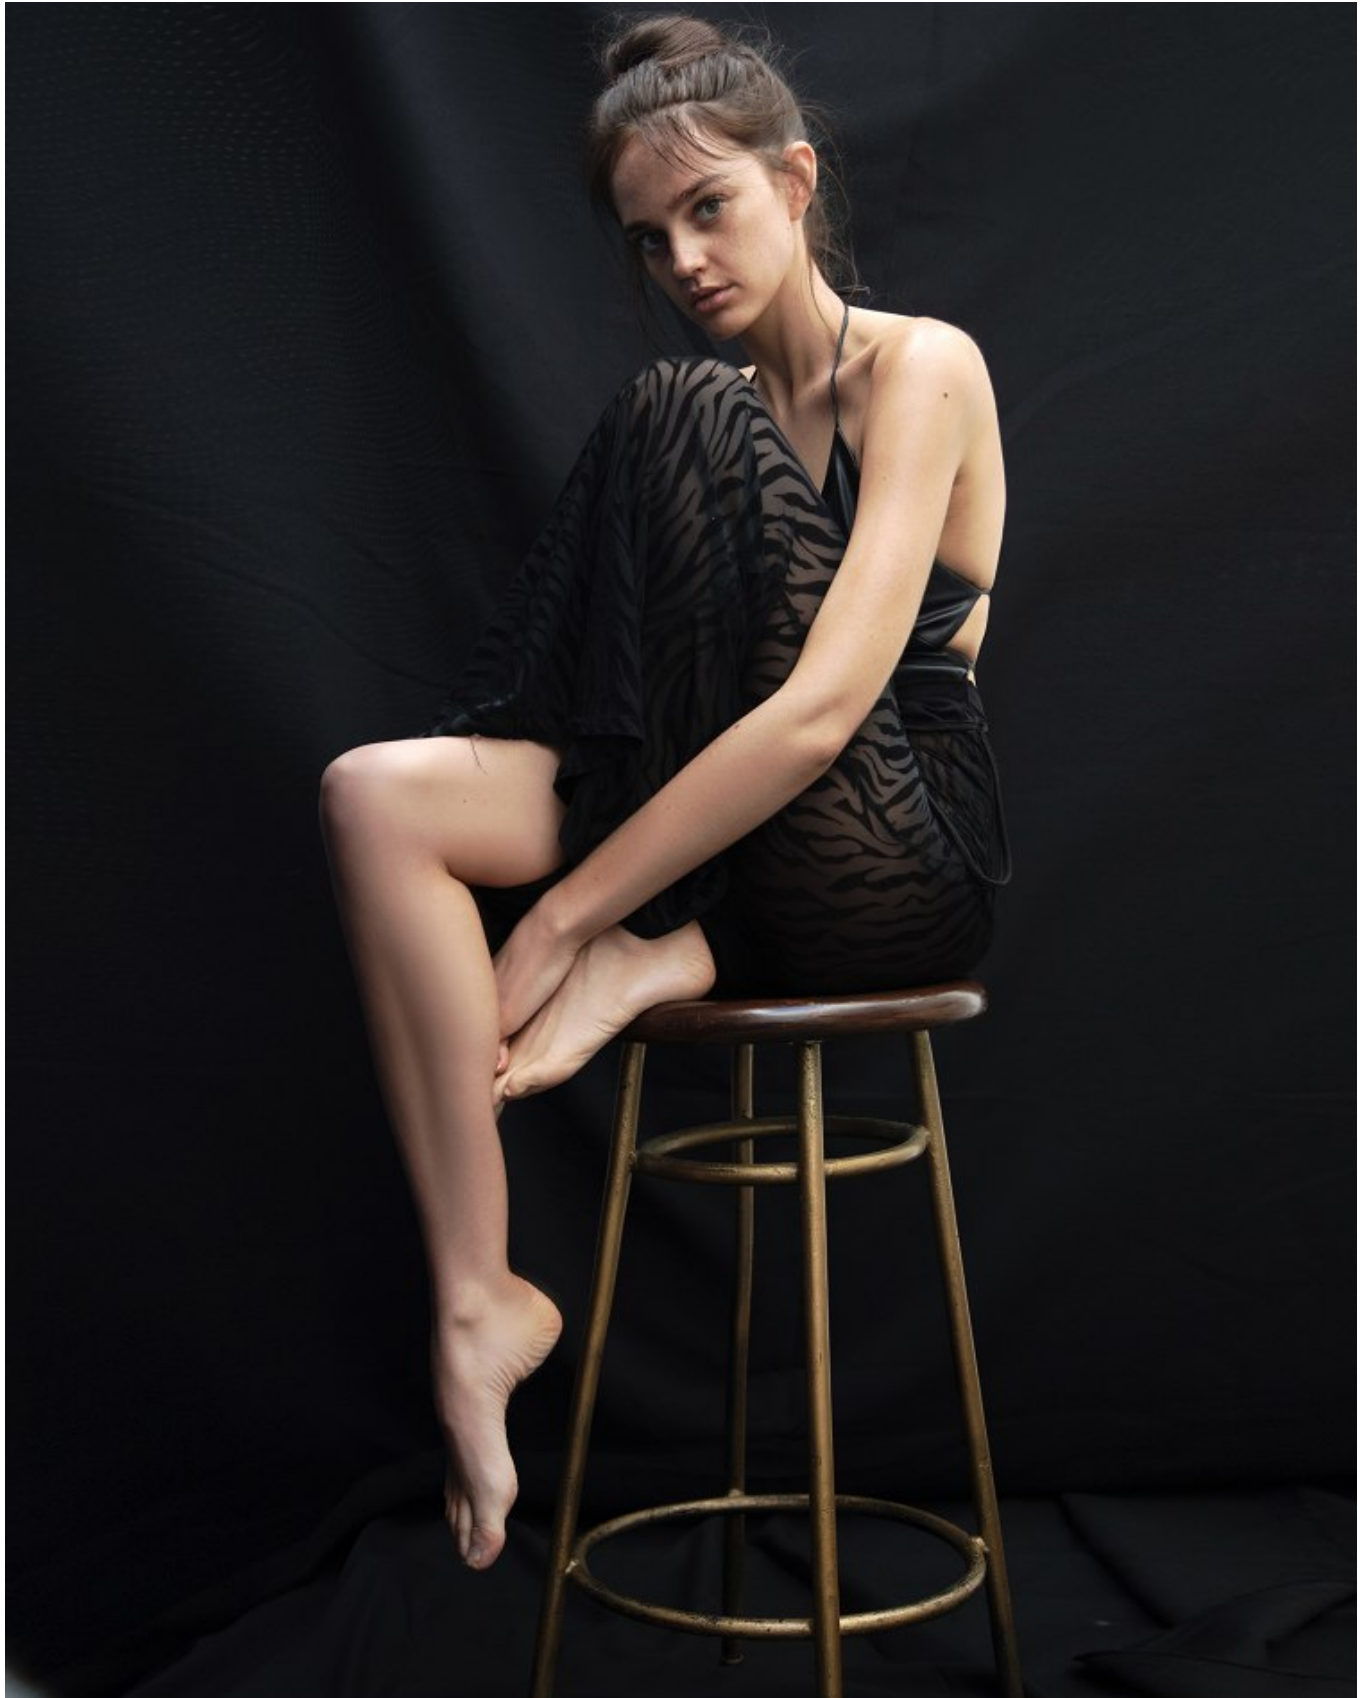

MILLA LAKIC

BOSS MODELS

JOHANNESBURG

MILLA LAKIC

Height: 170cm Bust: 87cm Waist: 66cm Hips: 99cm Shoe: 6 UK Hair: Light Brown Eyes: Hazel