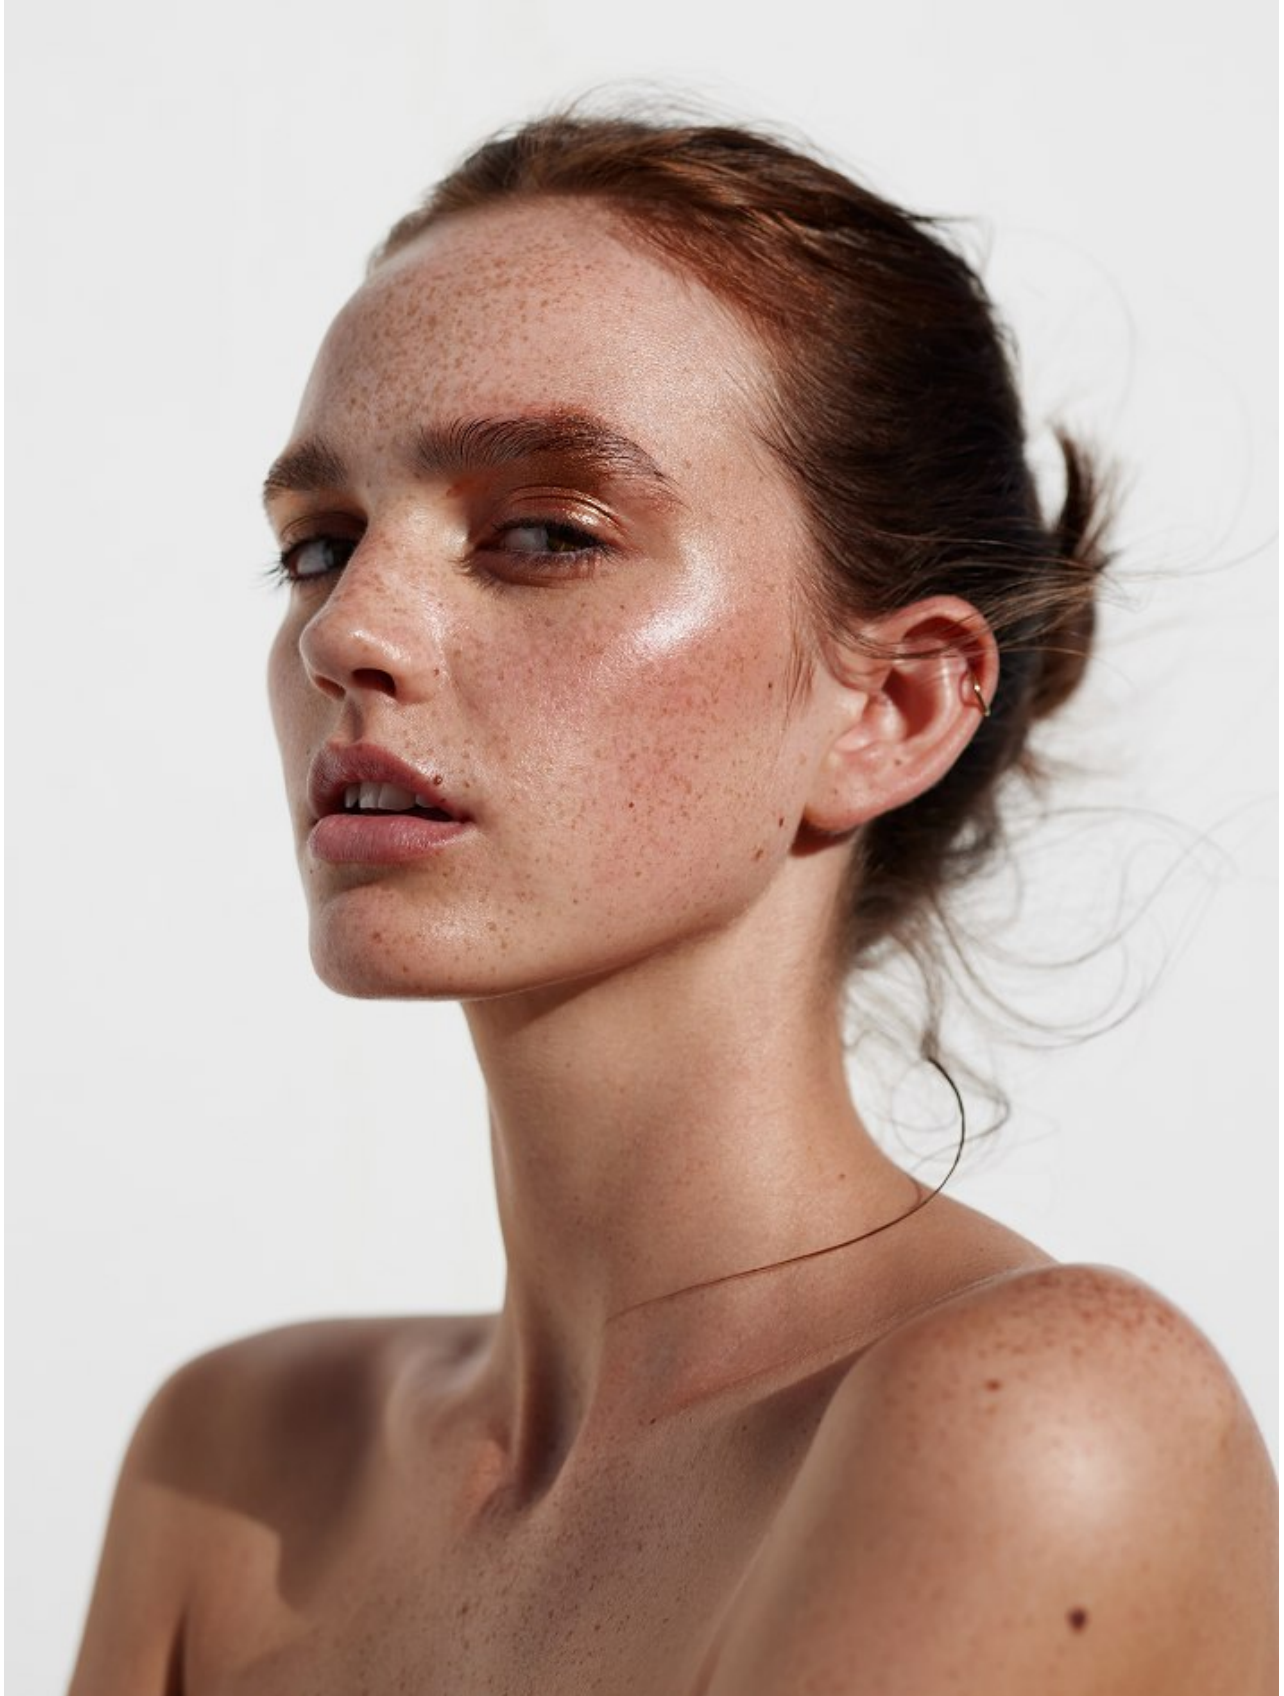

BOSS MODELS

JOHANNESBURG

MILLA LAKIC

Height: 170cm Bust: 87cm Waist: 66cm Hips: 99cm Shoe: 6 UK Hair: Light Brown Eyes: Hazel

BOSS MODELS

JOHANNESBURG

MILLA LAKIC

Height: 170cm Bust: 87cm Waist: 66cm Hips: 99cm Shoe: 6 UK Hair: Light Brown Eyes: Hazel