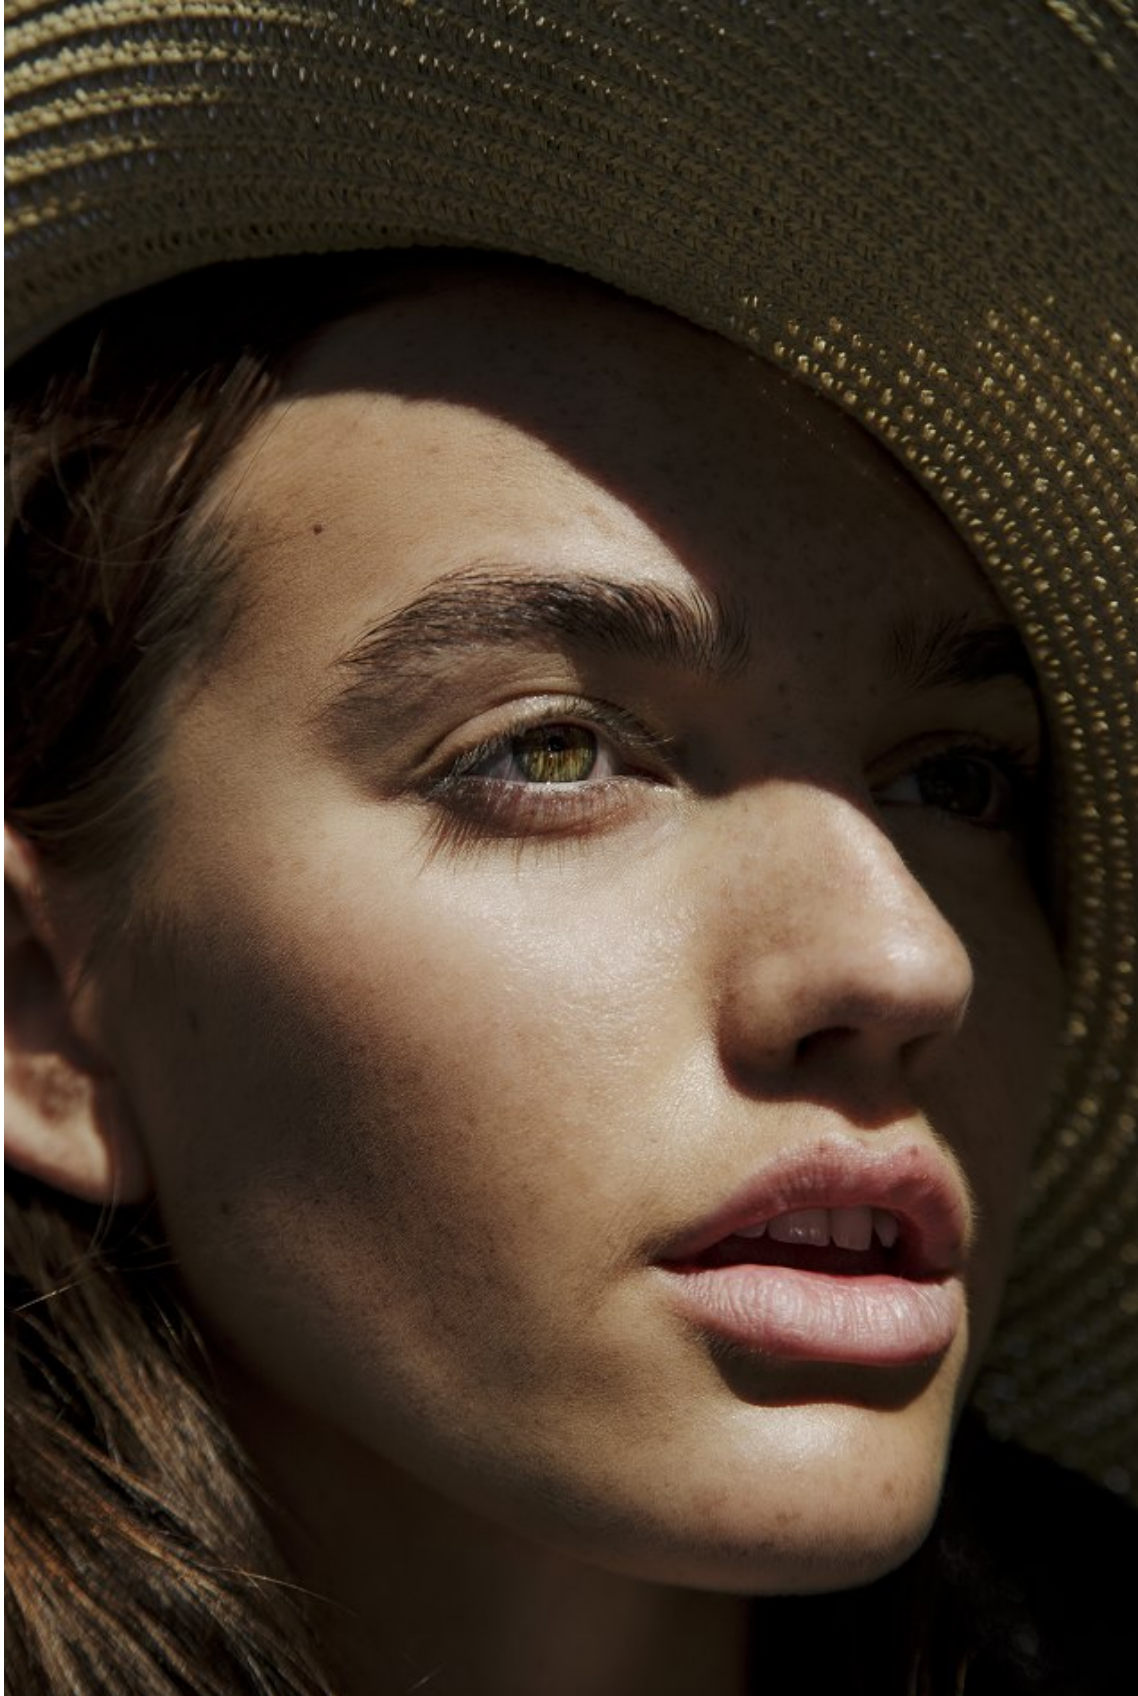

BOSS MODELS

JOHANNESBURG

MILLA LAKIC

Height: 170cm Bust: 87cm Waist: 66cm Hips: 99cm Shoe: 6 UK Hair: Light Brown Eyes: Hazel

BOSS MODELS

JOHANNESBURG

MILLA LAKIC

Height: 170cm Bust: 87cm Waist: 66cm Hips: 99cm Shoe: 6 UK Hair: Light Brown Eyes: Hazel