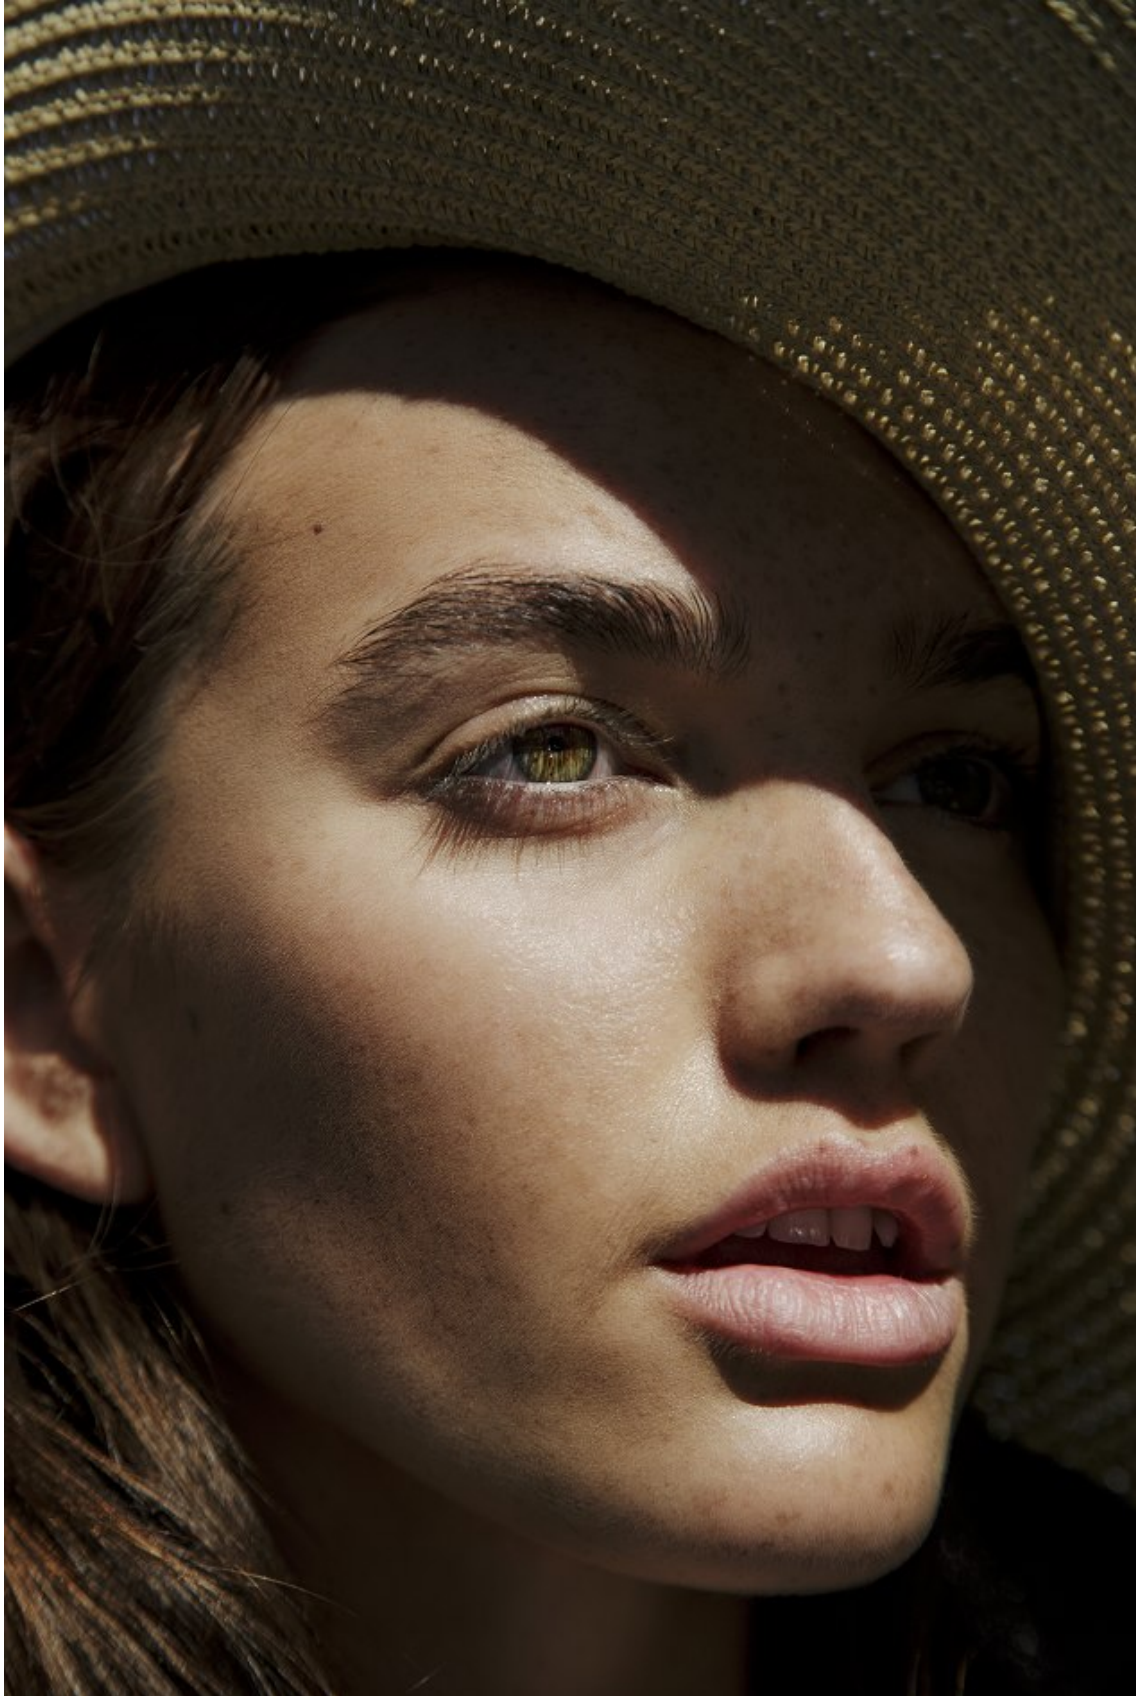

MILLA LAKIC

BOSS MODELS

JOHANNESBURG

MILLA LAKIC

Height: 170cm Bust: 87cm Waist: 66cm Hips: 99cm Shoe: 6 UK Hair: Light Brown Eyes: Hazel