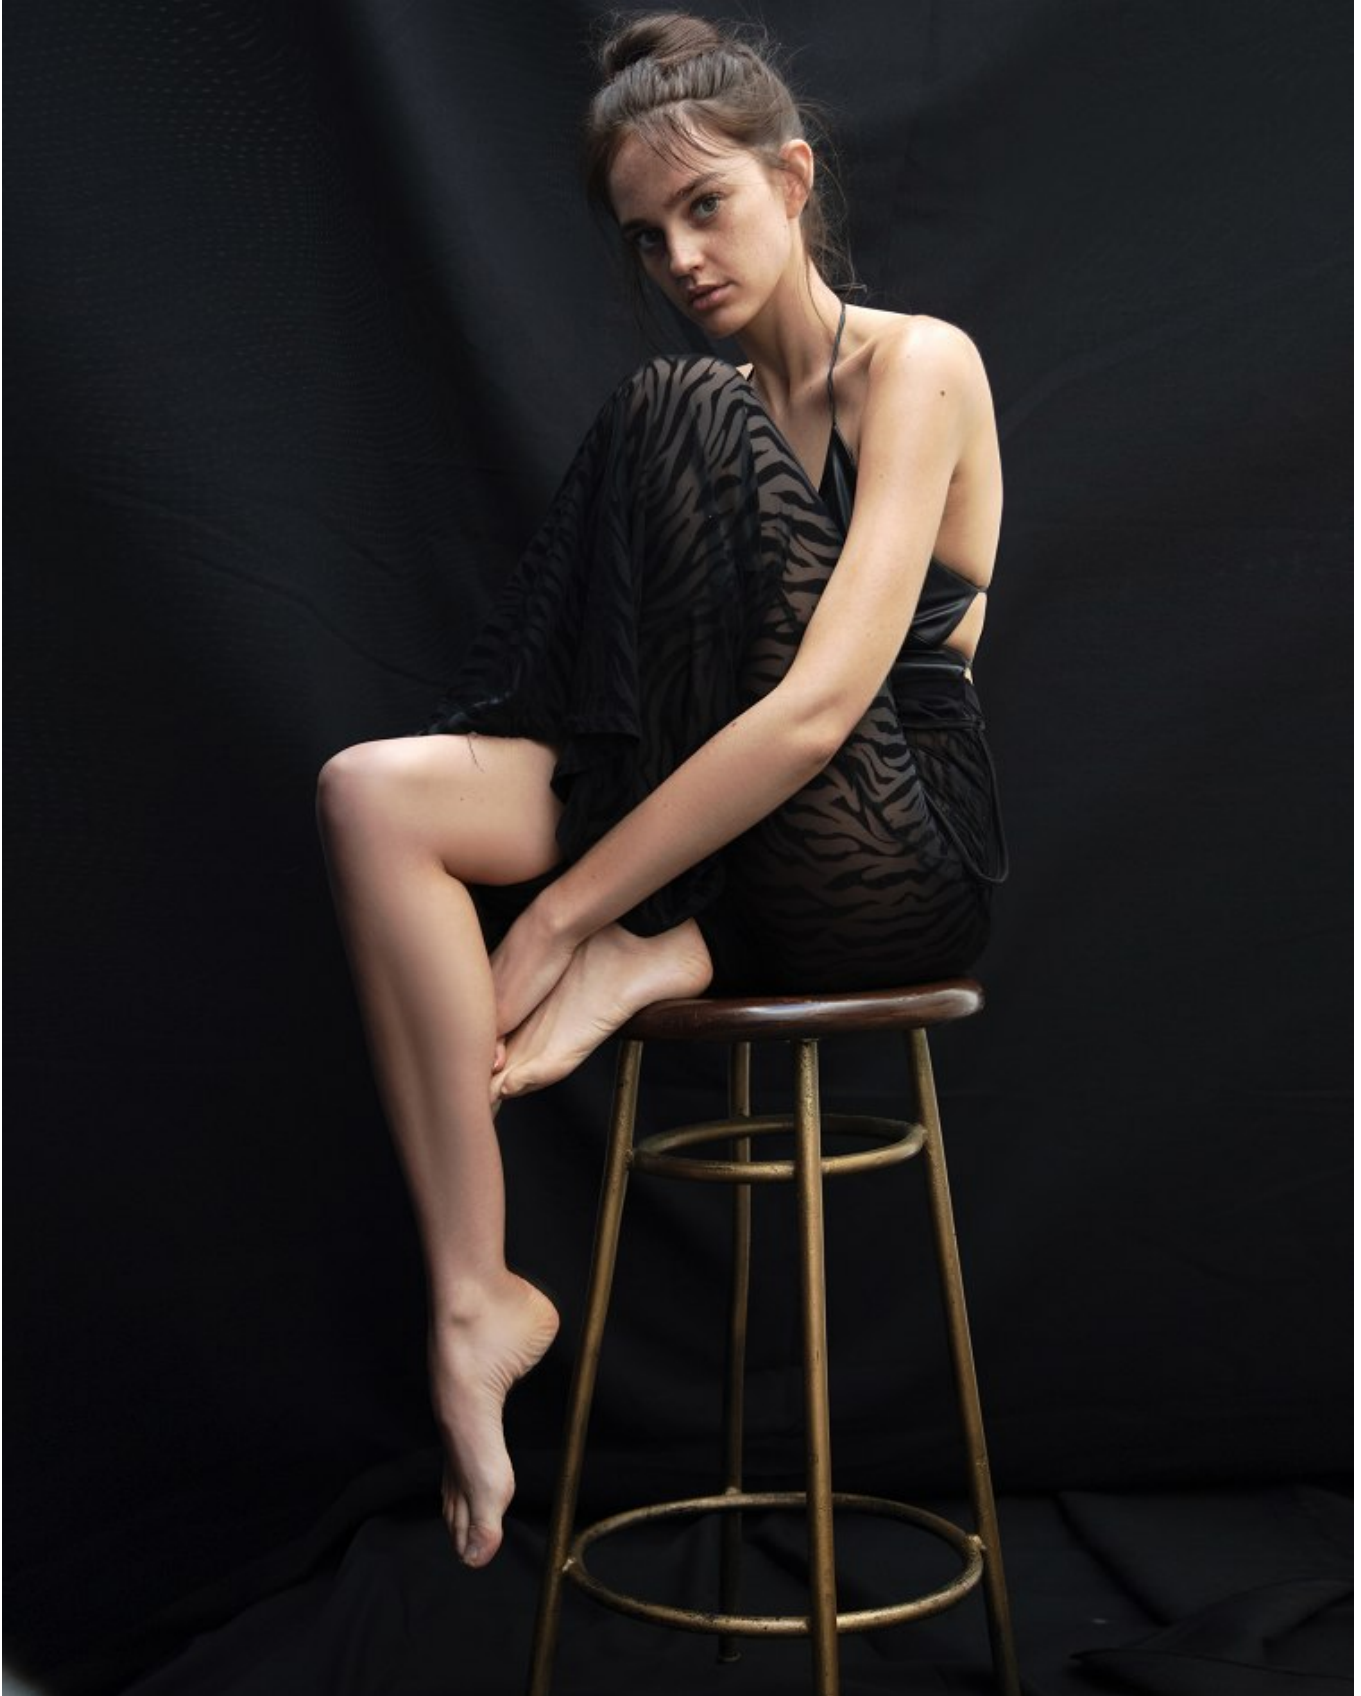

MILLA LAKIC

BOSS MODELS

JOHANNESBURG

MILLA LAKIC

Height: 170cm Bust: 87cm Waist: 66cm Hips: 99cm Shoe: 6 UK Hair: Light Brown Eyes: Hazel