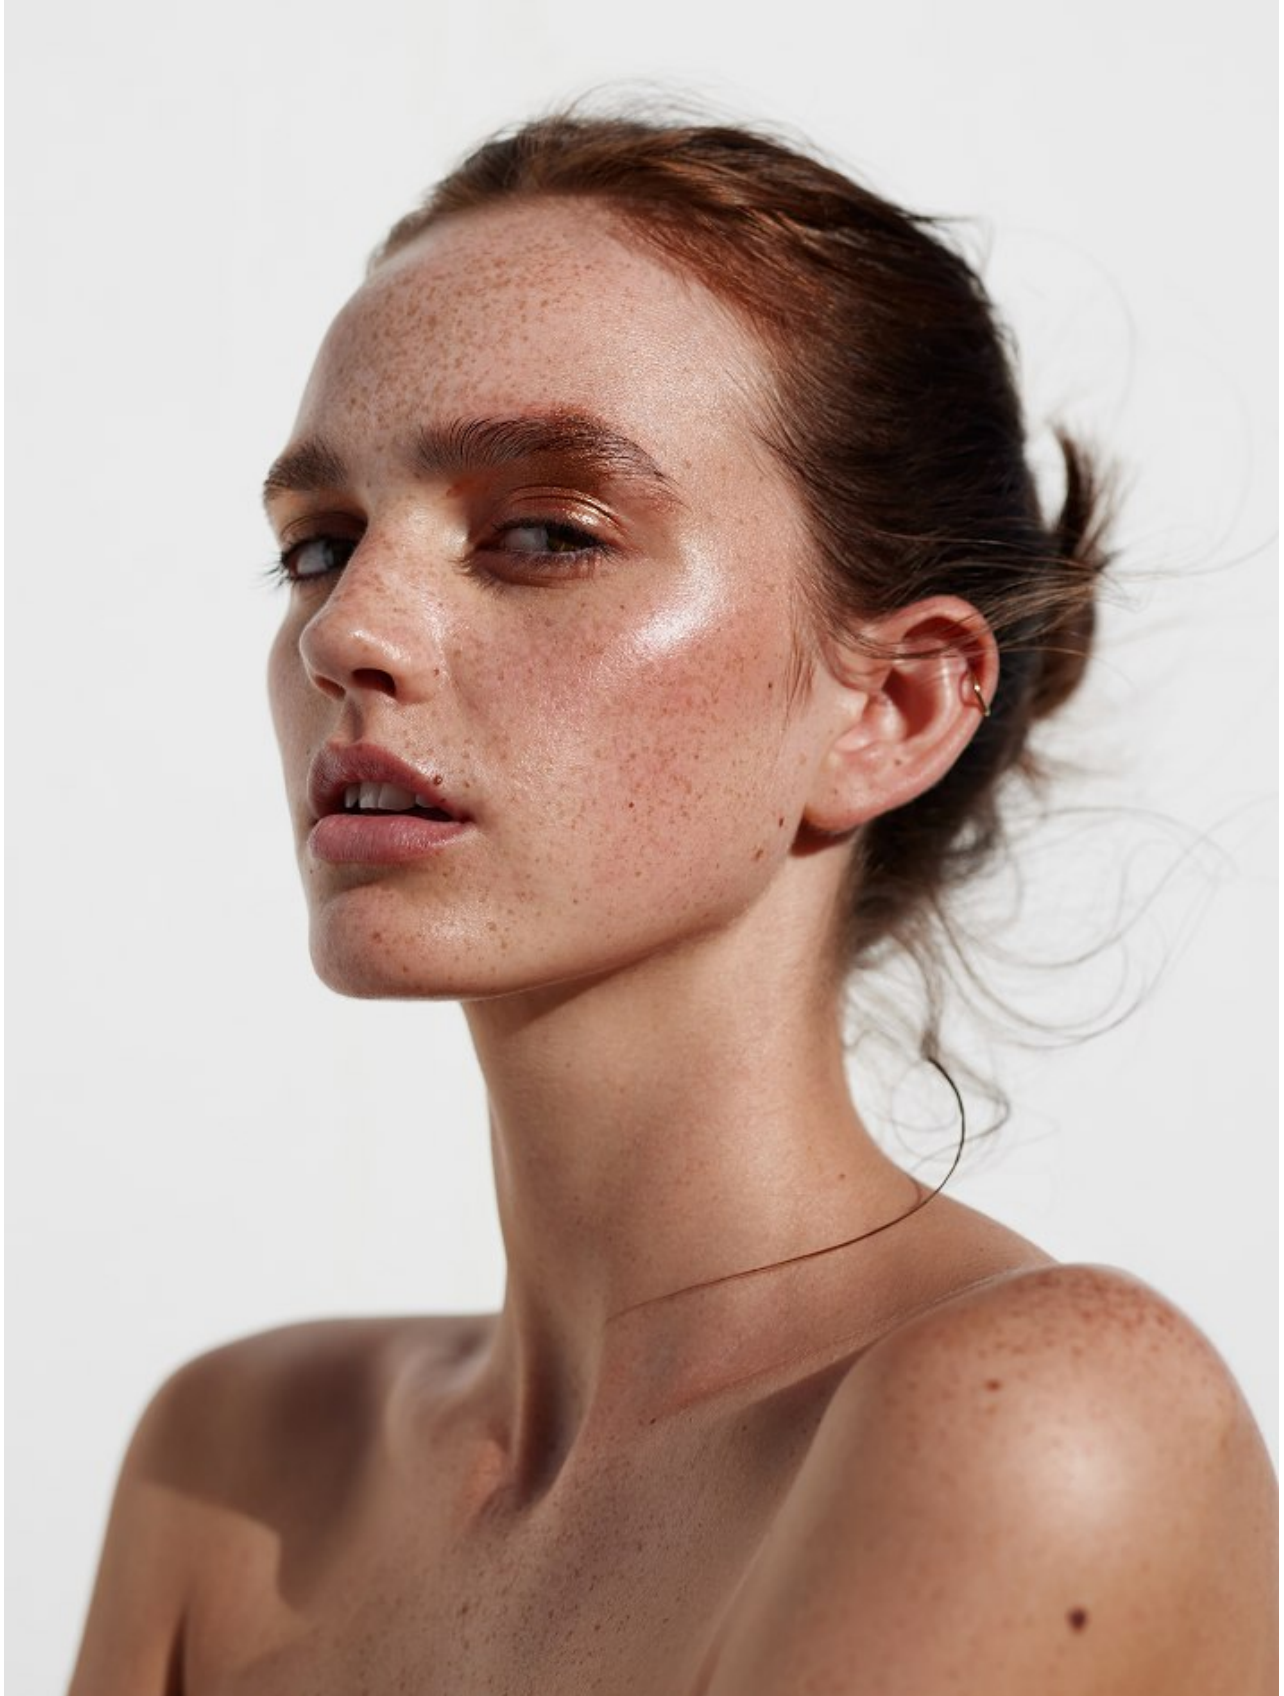

MILLA LAKIC

BOSS MODELS

JOHANNESBURG

MILLA LAKIC

Height: 170cm Bust: 87cm Waist: 66cm Hips: 99cm Shoe: 6 UK Hair: Light Brown Eyes: Hazel