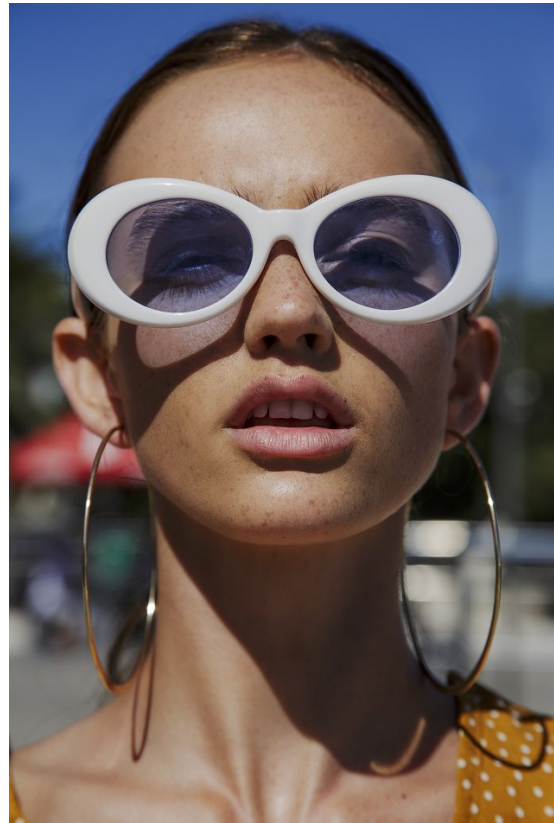

BOSS MODELS

JOHANNESBURG

MILLA LAKIC

Height: 170cm Bust: 87cm Waist: 66cm Hips: 99cm Shoe: 6 UK Hair: Light Brown Eyes: Hazel