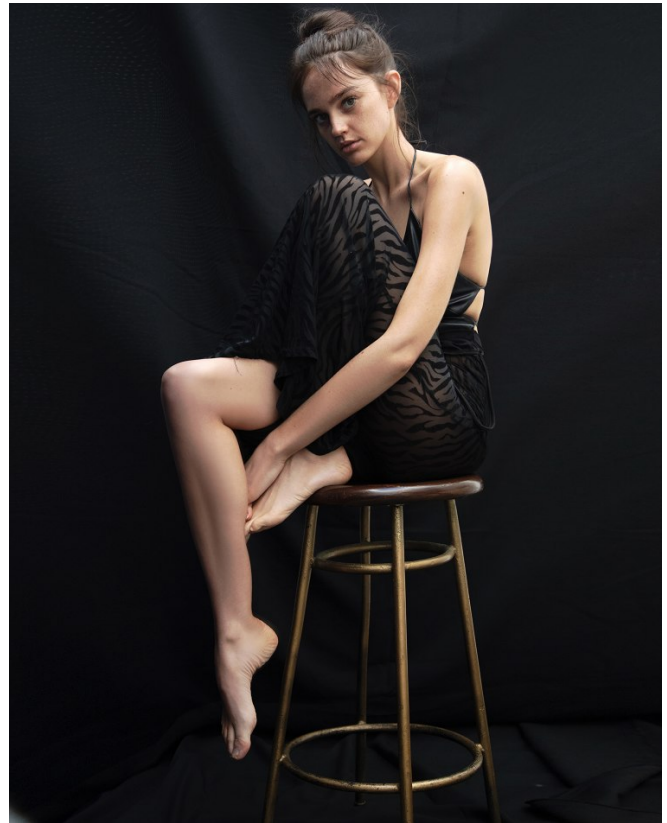

BOSS MODELS

JOHANNESBURG

MILLA LAKIC

Height: 170cm Bust: 87cm Waist: 66cm Hips: 99cm Shoe: 6 UK Hair: Light Brown Eyes: Hazel

BOSS MODELS

JOHANNESBURG

MILLA LAKIC

Height: 170cm Bust: 87cm Waist: 66cm Hips: 99cm Shoe: 6 UK Hair: Light Brown Eyes: Hazel