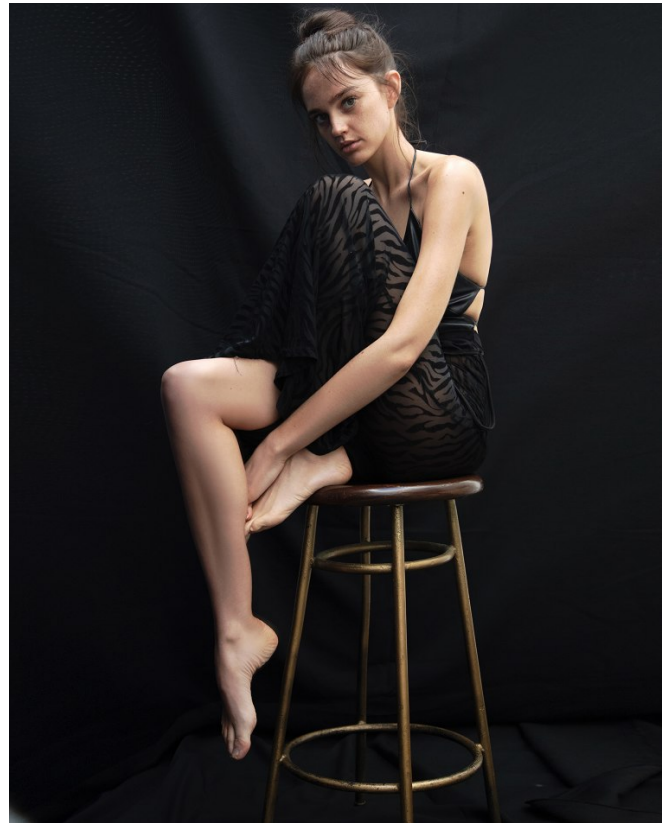

# BOSS MODELS

JOHANNESBURG

MILLA LAKIC

Height: 170cm Bust: 87cm Waist: 66cm Hips: 99cm Shoe: 6 UK Hair: Light Brown Eyes: Hazel