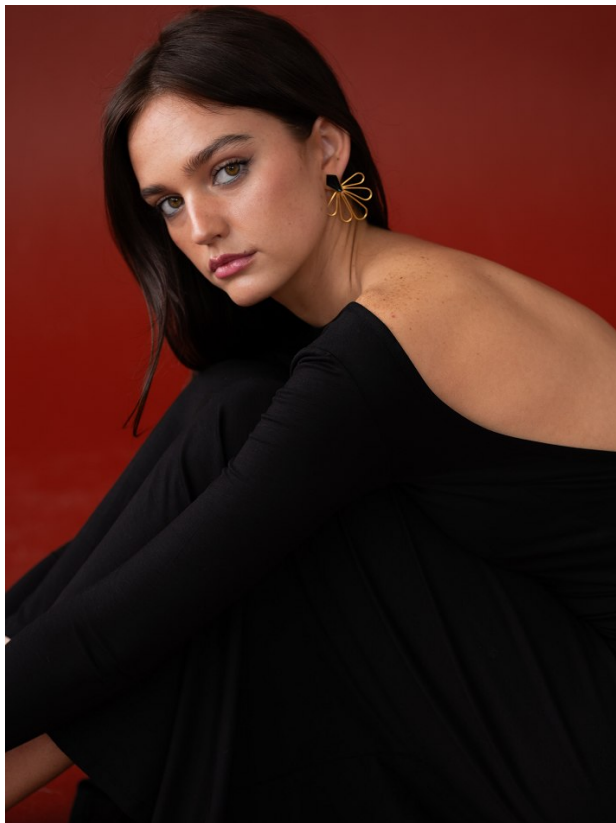

BOSS MODELS

JOHANNESBURG

MILLA LAKIC

Height: 170cm Bust: 87cm Waist: 66cm Hips: 99cm Shoe: 6 UK Hair: Light Brown Eyes: Hazel