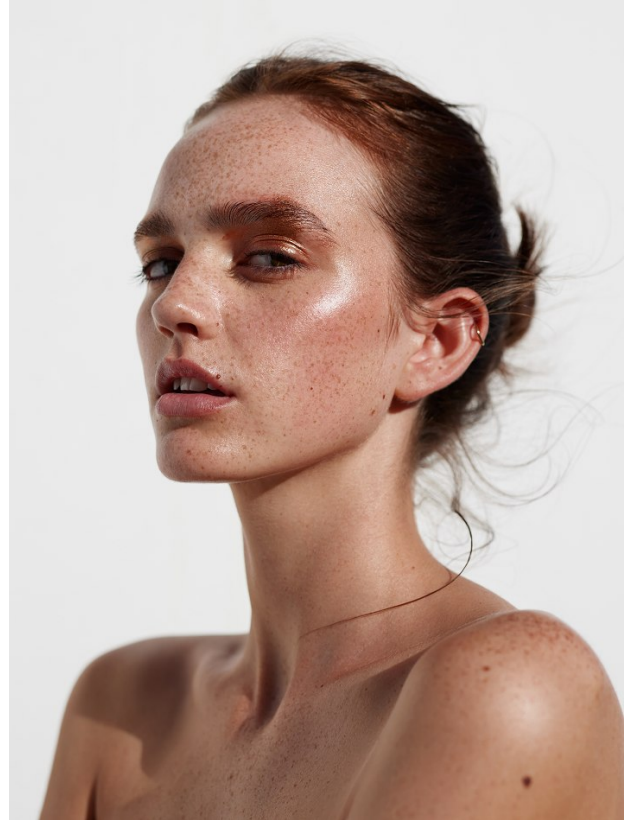

BOSS MODELS

JOHANNESBURG

MILLA LAKIC

Height: 170cm Bust: 87cm Waist: 66cm Hips: 99cm Shoe: 6 UK Hair: Light Brown Eyes: Hazel