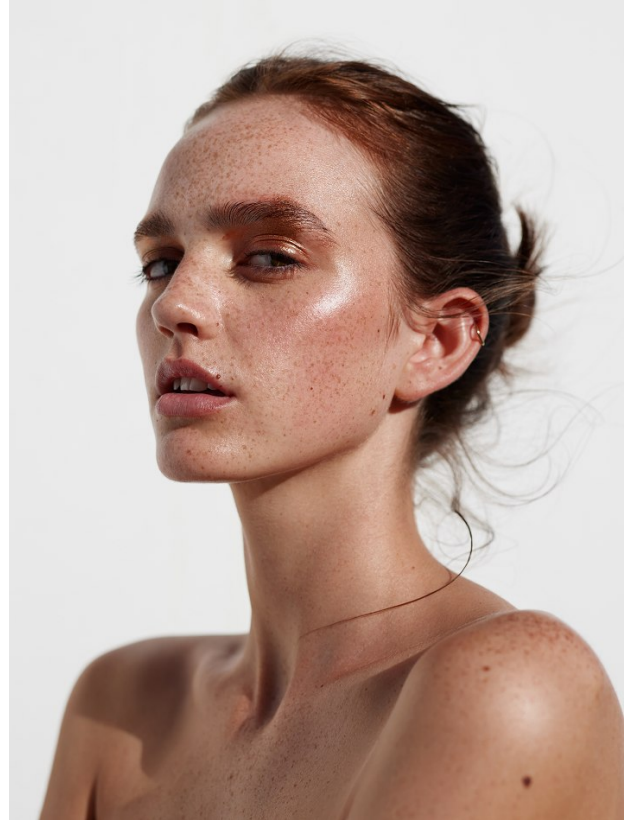

BOSS MODELS

JOHANNESBURG

MILLA LAKIC

Height: 170cm Bust: 87cm Waist: 66cm Hips: 99cm Shoe: 6 UK Hair: Light Brown Eyes: Hazel

BOSS MODELS

JOHANNESBURG

MILLA LAKIC

Height: 170cm Bust: 87cm Waist: 66cm Hips: 99cm Shoe: 6 UK Hair: Light Brown Eyes: Hazel