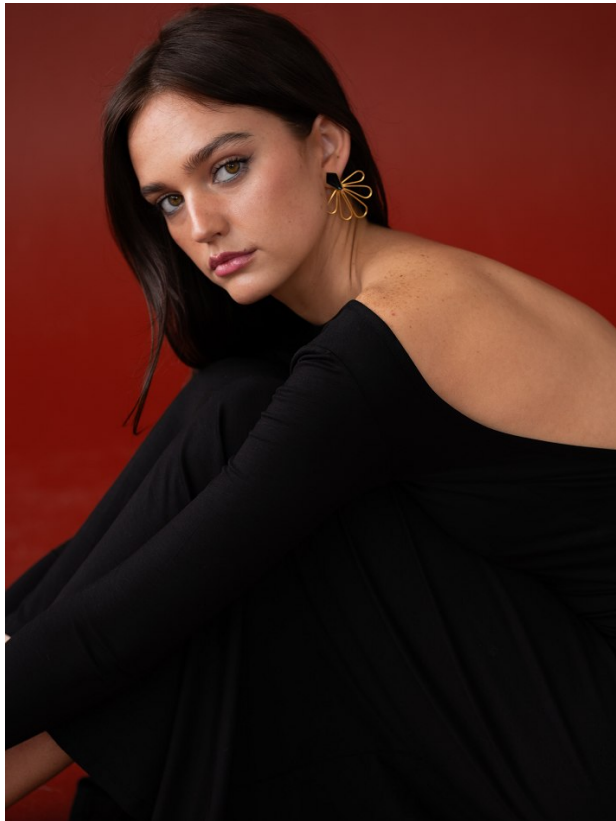

BOSS MODELS

JOHANNESBURG

MILLA LAKIC

Height: 170cm Bust: 87cm Waist: 66cm Hips: 99cm Shoe: 6 UK Hair: Light Brown Eyes: Hazel