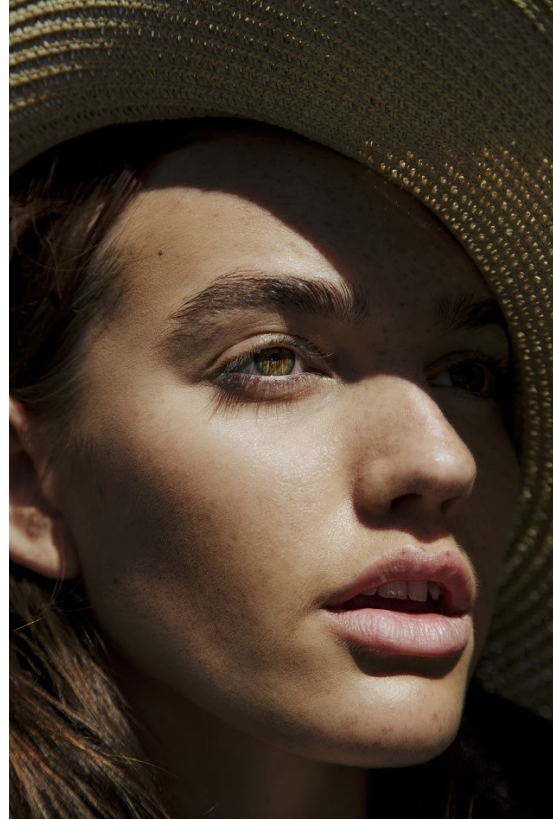

BOSS MODELS

JOHANNESBURG

MILLA LAKIC

Height: 170cm Bust: 87cm Waist: 66cm Hips: 99cm Shoe: 6 UK Hair: Light Brown Eyes: Hazel