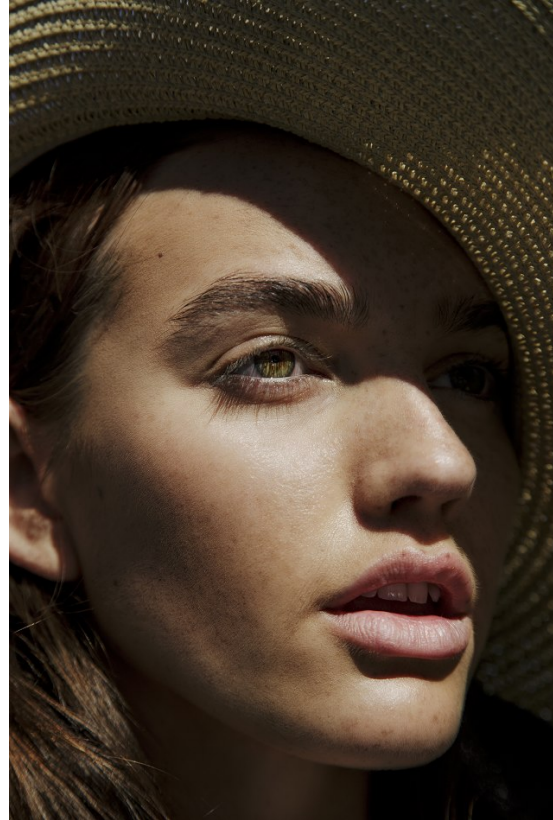

BOSS MODELS

JOHANNESBURG

MILLA LAKIC

Height: 170cm Bust: 87cm Waist: 66cm Hips: 99cm Shoe: 6 UK Hair: Light Brown Eyes: Hazel