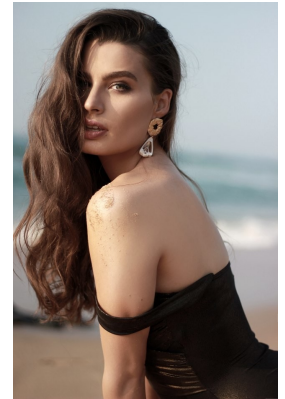

# BOSS MODELS

JOHANNESBURG

## STEPHANIE MUNDY

Height: 176cm Bust: 81cm Waist: 65cm Hips: 93cm Shoe: 7 UK Hair: Brown Eyes: Blue/Green

# BOSS MODELS

JOHANNESBURG

STEPHANIE MUNDY

Height: 176cm Bust: 81cm Waist: 65cm Hips: 93cm Shoe: 7 UK Hair: Brown Eyes: Blue/Green