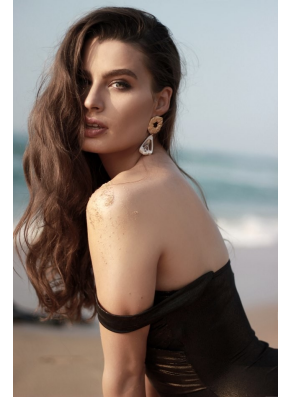

# BOSS MODELS

JOHANNESBURG

## STEPHANIE MUNDY

Height: 176cm Bust: 81cm Waist: 65cm Hips: 93cm Shoe: 7 UK Hair: Brown Eyes: Blue/Green

# BOSS MODELS

JOHANNESBURG

STEPHANIE MUNDY

Height: 176cm Bust: 81cm Waist: 65cm Hips: 93cm Shoe: 7 UK Hair: Brown Eyes: Blue/Green