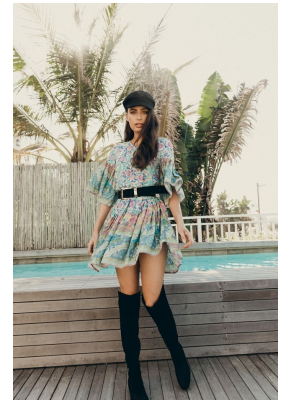

BOSS MODELS

JOHANNESBURG

STEPHANIE MUNDY

Height: 176cm Bust: 81cm Waist: 65cm Hips: 93cm Shoe: 7 UK Hair: Brown Eyes: Blue/Green

BOSS MODELS

JOHANNESBURG

STEPHANIE MUNDY

Height: 176cm Bust: 81cm Waist: 65cm Hips: 93cm Shoe: 7 UK Hair: Brown Eyes: Blue/Green