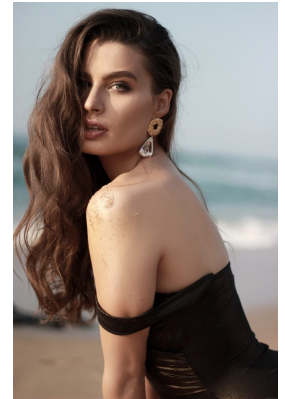

BOSS MODELS

JOHANNESBURG

STEPHANIE MUNDY

Height: 176cm Bust: 81cm Waist: 65cm Hips: 93cm Shoe: 7 UK Hair: Brown Eyes: Blue/Green

BOSS MODELS

JOHANNESBURG

STEPHANIE MUNDY

Height: 176cm Bust: 81cm Waist: 65cm Hips: 93cm Shoe: 7 UK Hair: Brown Eyes: Blue/Green