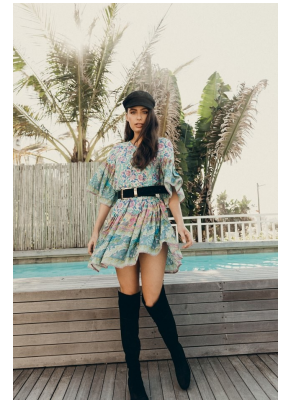

## STEPHANIE MUNDY

Height: 176cm Bust: 81cm Waist: 65cm Hips: 93cm Shoe: 7 UK Hair: Brown Eyes: Blue/Green