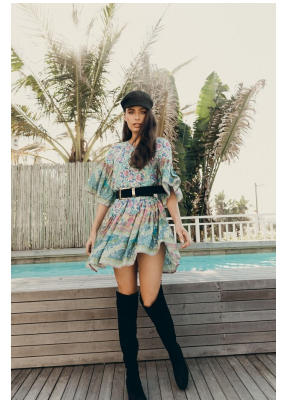

## STEPHANIE MUNDY

Height: 176cm Bust: 81cm Waist: 65cm Hips: 93cm Shoe: 7 UK Hair: Brown Eyes: Blue/Green