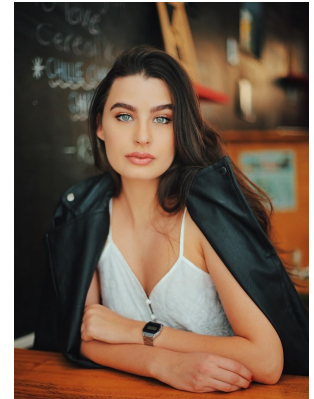

# BOSS MODELS

JOHANNESBURG

## STEPHANIE MUNDY

Height: 176cm Bust: 81cm Waist: 65cm Hips: 93cm Shoe: 7 UK Hair: Brown Eyes: Blue/Green

# BOSS MODELS

JOHANNESBURG

STEPHANIE MUNDY

Height: 176cm Bust: 81cm Waist: 65cm Hips: 93cm Shoe: 7 UK Hair: Brown Eyes: Blue/Green