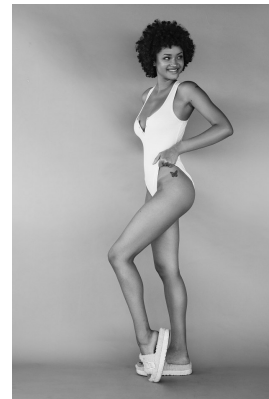

# BOSS MODELS

JOHANNESBURG

## OMOLOLA PEGUILLAN

Height: 175cm Bust: 88cm Waist: 67cm Hips: 93cm Shoe: 8 UK Hair: Dark Brown Eyes: Brown