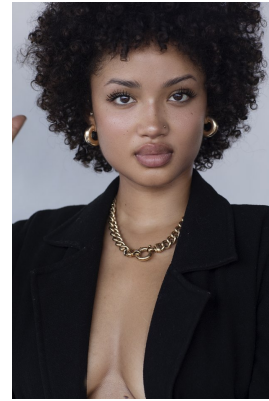

# BOSS MODELS

JOHANNESBURG

## OMOLOLA PEGUILLAN

Height: 175cm Bust: 88cm Waist: 67cm Hips: 93cm Shoe: 8 UK Hair: Dark Brown Eyes: Brown