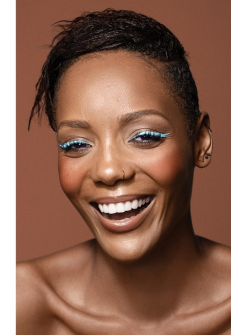

BOSS MODELS

JOHANNESBURG

YUDDY DA PAIXAO

Height: 176cm Bust: 87cm Waist: 67cm Hips: 95cm Shoe: 6 UK Hair: Black Eyes: Brown

BOSS MODELS

JOHANNESBURG

YUDDY DA PAIXAO

Height: 176cm Bust: 87cm Waist: 67cm Hips: 95cm Shoe: 6 UK Hair: Black Eyes: Brown

BOSS MODELS

JOHANNESBURG

YUDDY DA PAIXAO

Height: 176cm Bust: 87cm Waist: 67cm Hips: 95cm Shoe: 6 UK Hair: Black Eyes: Brown