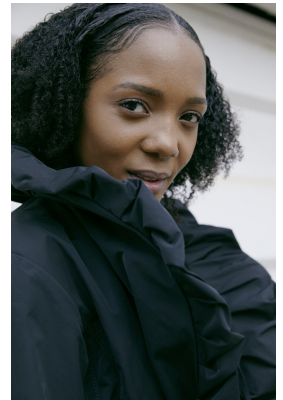

BOSS MODELS

JOHANNESBURG

YUDDY DA PAIXAO

Height: 176cm Bust: 87cm Waist: 67cm Hips: 95cm Shoe: 6 UK Hair: Black Eyes: Brown

BOSS MODELS

JOHANNESBURG

YUDDY DA PAIXAO

Height: 176cm Bust: 87cm Waist: 67cm Hips: 95cm Shoe: 6 UK Hair: Black Eyes: Brown

BOSS MODELS

JOHANNESBURG

YUDDY DA PAIXAO

Height: 176cm Bust: 87cm Waist: 67cm Hips: 95cm Shoe: 6 UK Hair: Black Eyes: Brown