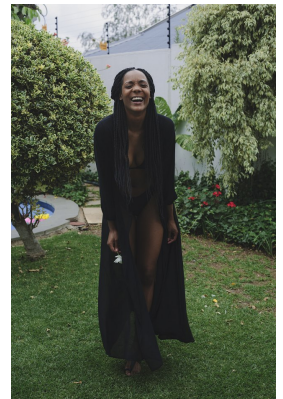

BOSS MODELS

JOHANNESBURG

YUDDY DA PAIXAO

Height: 176cm Bust: 87cm Waist: 67cm Hips: 95cm Shoe: 6 UK Hair: Black Eyes: Brown

BOSS MODELS

JOHANNESBURG

YUDDY DA PAIXAO

Height: 176cm Bust: 87cm Waist: 67cm Hips: 95cm Shoe: 6 UK Hair: Black Eyes: Brown

BOSS MODELS

JOHANNESBURG

YUDDY DA PAIXAO

Height: 176cm Bust: 87cm Waist: 67cm Hips: 95cm Shoe: 6 UK Hair: Black Eyes: Brown