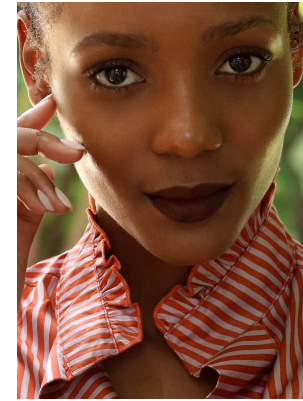

BOSS MODELS

JOHANNESBURG

YUDDY DA PAIXAO

Height: 176cm Bust: 87cm Waist: 67cm Hips: 95cm Shoe: 6 UK Hair: Black Eyes: Brown

BOSS MODELS

JOHANNESBURG

YUDDY DA PAIXAO

Height: 176cm Bust: 87cm Waist: 67cm Hips: 95cm Shoe: 6 UK Hair: Black Eyes: Brown

BOSS MODELS

JOHANNESBURG

YUDDY DA PAIXAO

Height: 176cm Bust: 87cm Waist: 67cm Hips: 95cm Shoe: 6 UK Hair: Black Eyes: Brown