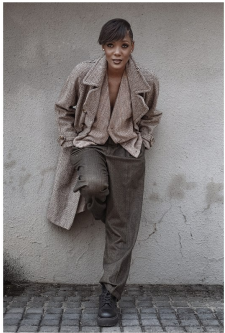

BOSS MODELS

JOHANNESBURG

YUDDY DA PAIXAO

Height: 176cm Bust: 87cm Waist: 67cm Hips: 95cm Shoe: 6 UK Hair: Black Eyes: Brown

BOSS MODELS

JOHANNESBURG

YUDDY DA PAIXAO

Height: 176cm Bust: 87cm Waist: 67cm Hips: 95cm Shoe: 6 UK Hair: Black Eyes: Brown

BOSS MODELS

JOHANNESBURG

YUDDY DA PAIXAO

Height: 176cm Bust: 87cm Waist: 67cm Hips: 95cm Shoe: 6 UK Hair: Black Eyes: Brown