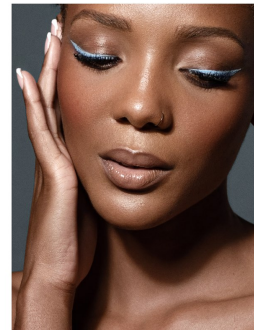

BOSS MODELS

JOHANNESBURG

YUDDY DA PAIXAO

Height: 176cm Bust: 87cm Waist: 67cm Hips: 95cm Shoe: 6 UK Hair: Black Eyes: Brown

BOSS MODELS

JOHANNESBURG

YUDDY DA PAIXAO

Height: 176cm Bust: 87cm Waist: 67cm Hips: 95cm Shoe: 6 UK Hair: Black Eyes: Brown

BOSS MODELS

JOHANNESBURG

YUDDY DA PAIXAO

Height: 176cm Bust: 87cm Waist: 67cm Hips: 95cm Shoe: 6 UK Hair: Black Eyes: Brown