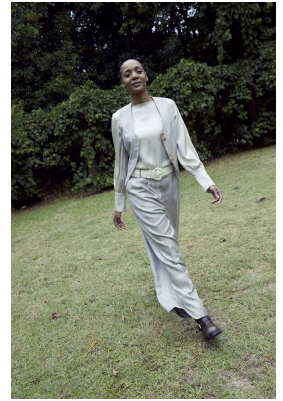

BOSS MODELS

JOHANNESBURG

YUDDY DA PAIXAO

Height: 176cm Bust: 87cm Waist: 67cm Hips: 95cm Shoe: 6 UK Hair: Black Eyes: Brown

BOSS MODELS

JOHANNESBURG

YUDDY DA PAIXAO

Height: 176cm Bust: 87cm Waist: 67cm Hips: 95cm Shoe: 6 UK Hair: Black Eyes: Brown

BOSS MODELS

JOHANNESBURG

YUDDY DA PAIXAO

Height: 176cm Bust: 87cm Waist: 67cm Hips: 95cm Shoe: 6 UK Hair: Black Eyes: Brown