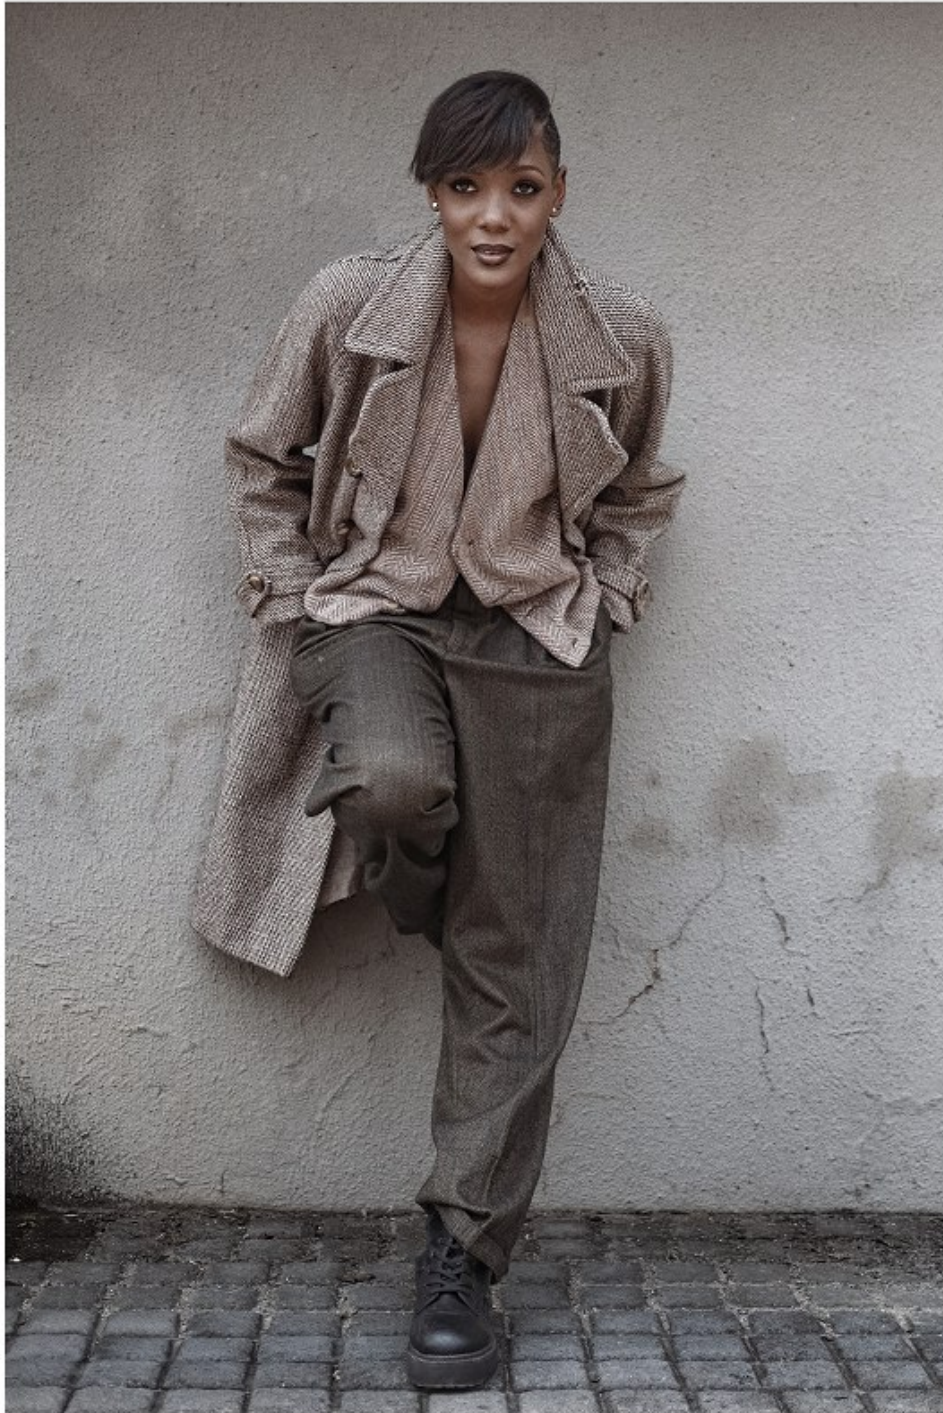

BOSS MODELS

JOHANNESBURG

YUDDY DA PAIXAO

Height: 176cm Bust: 87cm Waist: 67cm Hips: 95cm Shoe: 6 UK Hair: Black Eyes: Brown

BOSS MODELS

JOHANNESBURG

YUDDY DA PAIXAO

Height: 176cm Bust: 87cm Waist: 67cm Hips: 95cm Shoe: 6 UK Hair: Black Eyes: Brown