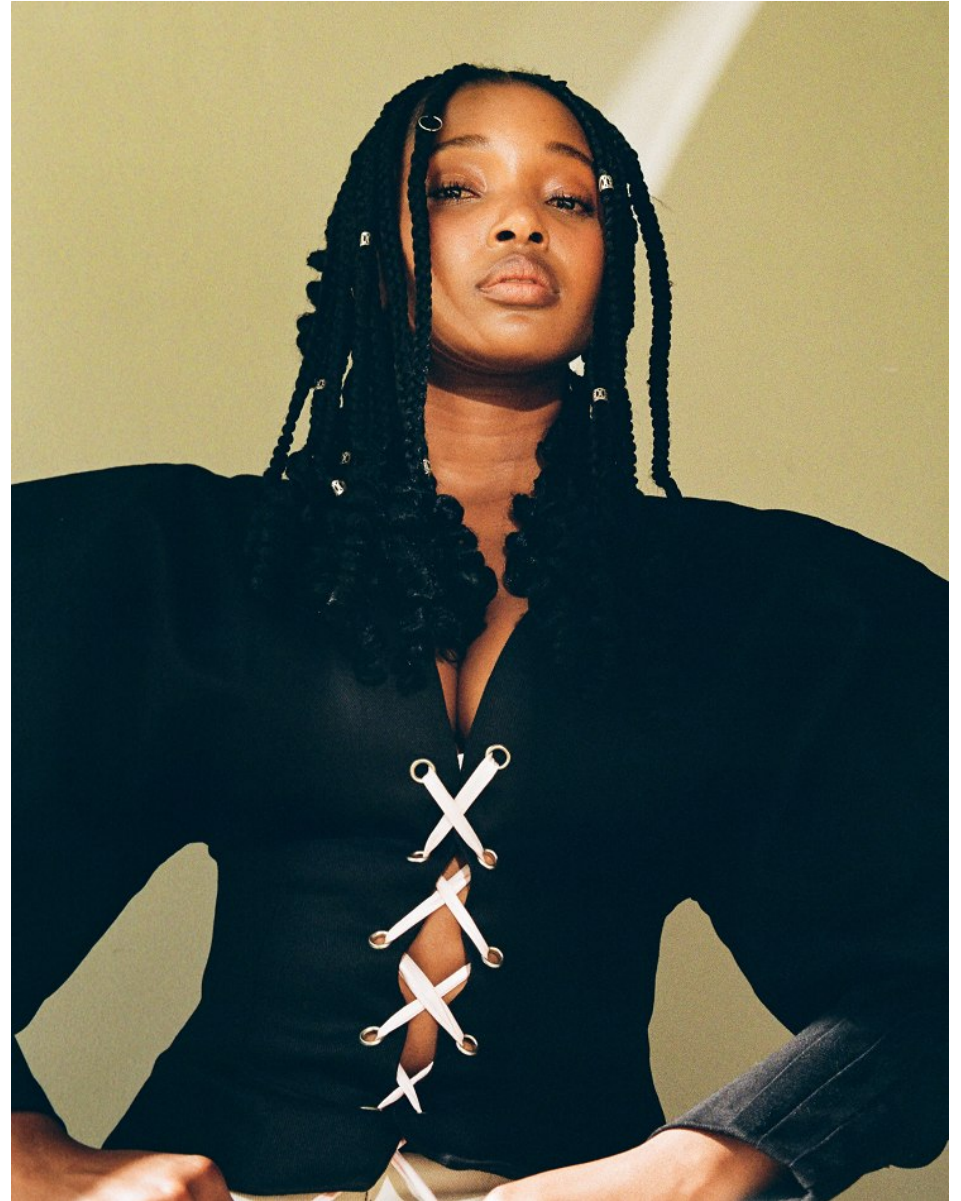

# BOSS MODELS

JOHANNESBURG

OBA KGWEDI

Height: 172cm Bust: 89cm Waist: 73cm Hips: 106cm Shoe: 7 UK Hair: Black Eyes: Brown