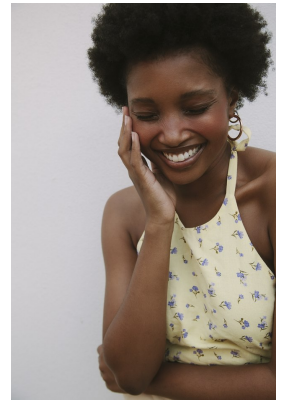

BOSS MODELS

JOHANNESBURG

OBA KGWEDI

Height: 172cm Bust: 89cm Waist: 73cm Hips: 106cm Shoe: 7 UK Hair: Black Eyes: Brown

BOSS MODELS

JOHANNESBURG

OBA KGWEDI

Height: 172cm Bust: 89cm Waist: 73cm Hips: 106cm Shoe: 7 UK Hair: Black Eyes: Brown

BOSS MODELS

JOHANNESBURG

OBA KGWEDI

Height: 172cm Bust: 89cm Waist: 73cm Hips: 106cm Shoe: 7 UK Hair: Black Eyes: Brown