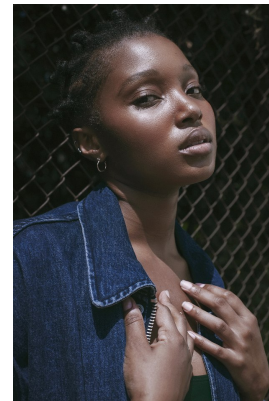

BOSS MODELS

JOHANNESBURG

OBA KGWEDI

Height: 172cm Bust: 89cm Waist: 73cm Hips: 106cm Shoe: 7 UK Hair: Black Eyes: Brown

BOSS MODELS

JOHANNESBURG

OBA KGWEDI

Height: 172cm Bust: 89cm Waist: 73cm Hips: 106cm Shoe: 7 UK Hair: Black Eyes: Brown

BOSS MODELS

JOHANNESBURG

OBA KGWEDI

Height: 172cm Bust: 89cm Waist: 73cm Hips: 106cm Shoe: 7 UK Hair: Black Eyes: Brown