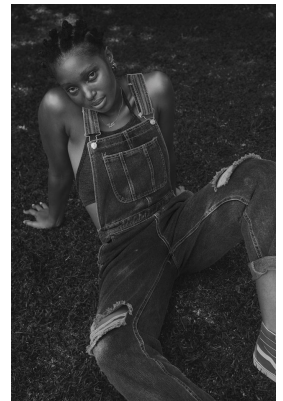

BOSS MODELS

JOHANNESBURG

OBA KGWEDI

Height: 172cm Bust: 89cm Waist: 73cm Hips: 106cm Shoe: 7 UK Hair: Black Eyes: Brown

BOSS MODELS

JOHANNESBURG

OBA KGWEDI

Height: 172cm Bust: 89cm Waist: 73cm Hips: 106cm Shoe: 7 UK Hair: Black Eyes: Brown

BOSS MODELS

JOHANNESBURG

OBA KGWEDI

Height: 172cm Bust: 89cm Waist: 73cm Hips: 106cm Shoe: 7 UK Hair: Black Eyes: Brown