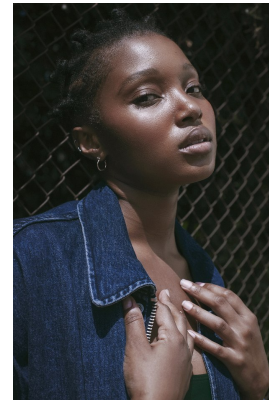

BOSS MODELS

JOHANNESBURG

OBA KGWEDI

Height: 172cm Bust: 89cm Waist: 73cm Hips: 106cm Shoe: 7 UK Hair: Black Eyes: Brown

BOSS MODELS

JOHANNESBURG

OBA KGWEDI

Height: 172cm Bust: 89cm Waist: 73cm Hips: 106cm Shoe: 7 UK Hair: Black Eyes: Brown

BOSS MODELS

JOHANNESBURG

OBA KGWEDI

Height: 172cm Bust: 89cm Waist: 73cm Hips: 106cm Shoe: 7 UK Hair: Black Eyes: Brown