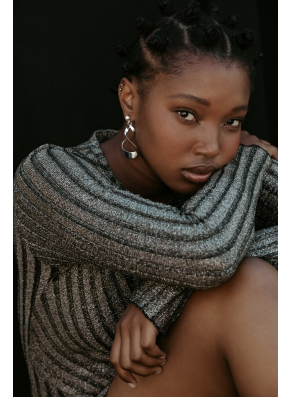

BOSS MODELS

JOHANNESBURG

OBA KGWEDI

Height: 172cm Bust: 89cm Waist: 73cm Hips: 106cm Shoe: 7 UK Hair: Black Eyes: Brown

BOSS MODELS

JOHANNESBURG

OBA KGWEDI

Height: 172cm Bust: 89cm Waist: 73cm Hips: 106cm Shoe: 7 UK Hair: Black Eyes: Brown

BOSS MODELS

JOHANNESBURG

OBA KGWEDI

Height: 172cm Bust: 89cm Waist: 73cm Hips: 106cm Shoe: 7 UK Hair: Black Eyes: Brown