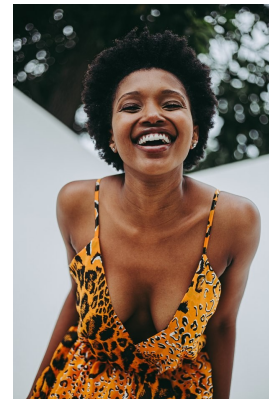

BOSS MODELS

JOHANNESBURG

OBA KGWEDI

Height: 172cm Bust: 89cm Waist: 73cm Hips: 106cm Shoe: 7 UK Hair: Black Eyes: Brown

BOSS MODELS

JOHANNESBURG

OBA KGWEDI

Height: 172cm Bust: 89cm Waist: 73cm Hips: 106cm Shoe: 7 UK Hair: Black Eyes: Brown

BOSS MODELS

JOHANNESBURG

OBA KGWEDI

Height: 172cm Bust: 89cm Waist: 73cm Hips: 106cm Shoe: 7 UK Hair: Black Eyes: Brown