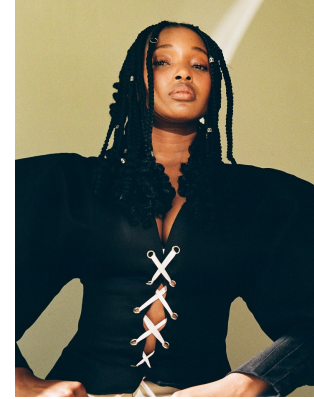

BOSS MODELS

JOHANNESBURG

OBA KGWEDI

Height: 172cm Bust: 89cm Waist: 73cm Hips: 106cm Shoe: 7 UK Hair: Black Eyes: Brown

BOSS MODELS

JOHANNESBURG

OBA KGWEDI

Height: 172cm Bust: 89cm Waist: 73cm Hips: 106cm Shoe: 7 UK Hair: Black Eyes: Brown

BOSS MODELS

JOHANNESBURG

OBA KGWEDI

Height: 172cm Bust: 89cm Waist: 73cm Hips: 106cm Shoe: 7 UK Hair: Black Eyes: Brown