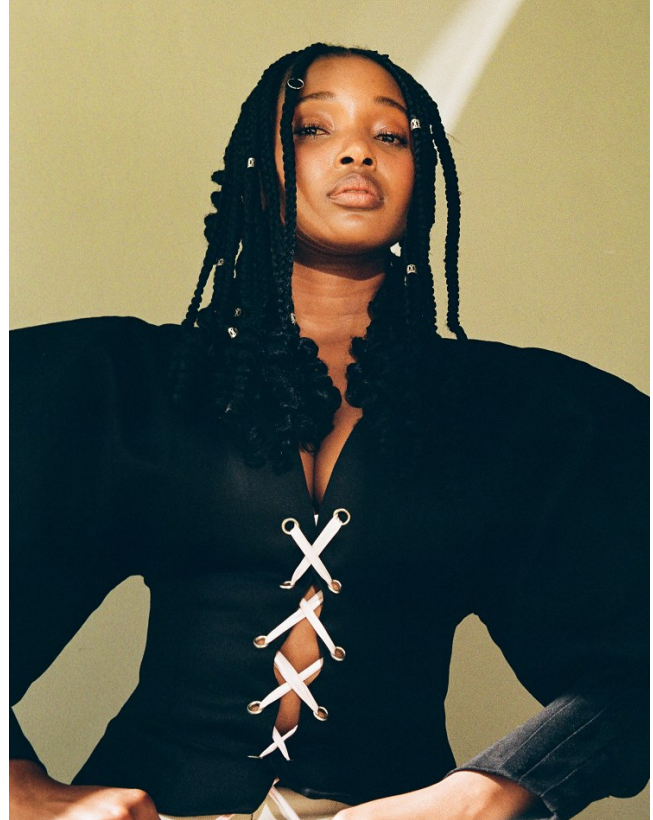

BOSS MODELS

JOHANNESBURG

OBA KGWEDI

Height: 172cm Bust: 89cm Waist: 73cm Hips: 106cm Shoe: 7 UK Hair: Black Eyes: Brown

BOSS MODELS

JOHANNESBURG

OBA KGWEDI

Height: 172cm Bust: 89cm Waist: 73cm Hips: 106cm Shoe: 7 UK Hair: Black Eyes: Brown