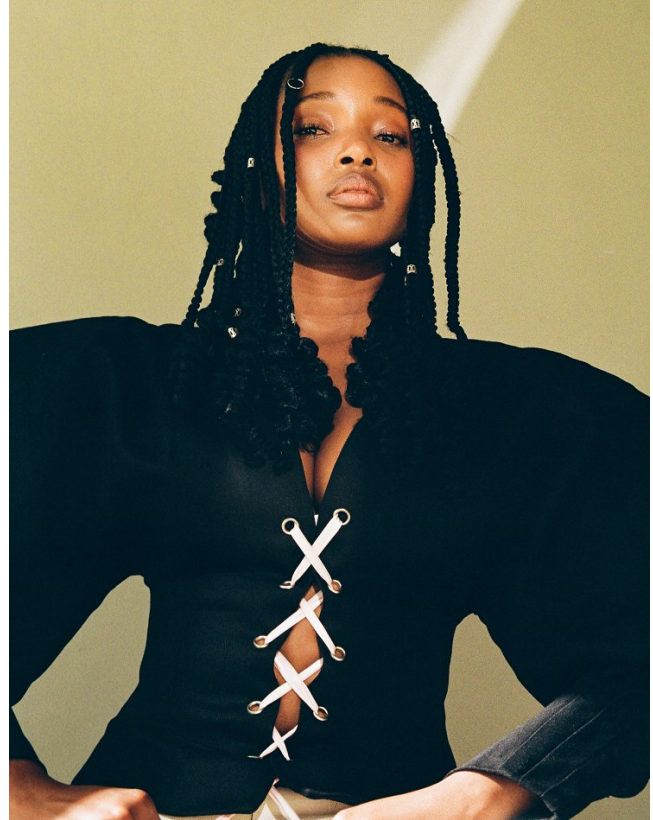

# BOSS MODELS

JOHANNESBURG

OBA KGWEDI

Height: 172cm Bust: 89cm Waist: 73cm Hips: 106cm Shoe: 7 UK Hair: Black Eyes: Brown