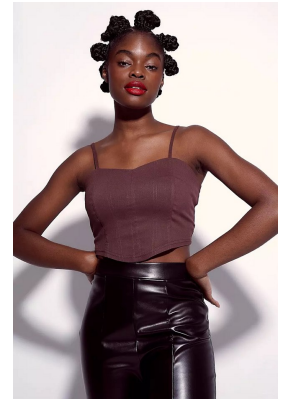

BOSS MODELS

JOHANNESBURG

YEMI OKESOKUN

Height: 178cm Bust: 87cm Waist: 66cm Hips: 100cm Shoe: 8 UK Hair: Black Eyes: Brown

BOSS MODELS

JOHANNESBURG

YEMI OKESOKUN

Height: 178cm Bust: 87cm Waist: 66cm Hips: 100cm Shoe: 8 UK Hair: Black Eyes: Brown