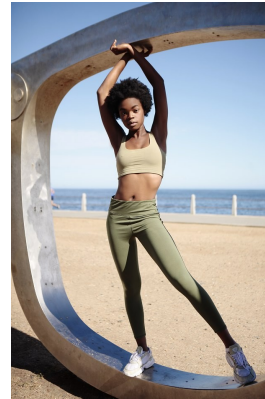

BOSS MODELS

JOHANNESBURG

YEMI OKESOKUN

Height: 178cm Bust: 87cm Waist: 66cm Hips: 100cm Shoe: 8 UK Hair: Black Eyes: Brown

BOSS MODELS

JOHANNESBURG

YEMI OKESOKUN

Height: 178cm Bust: 87cm Waist: 66cm Hips: 100cm Shoe: 8 UK Hair: Black Eyes: Brown