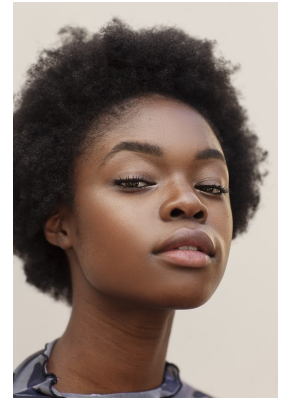

BOSS MODELS

JOHANNESBURG

YEMI OKESOKUN

Height: 178cm Bust: 87cm Waist: 66cm Hips: 100cm Shoe: 8 UK Hair: Black Eyes: Brown

BOSS MODELS

JOHANNESBURG

YEMI OKESOKUN

Height: 178cm Bust: 87cm Waist: 66cm Hips: 100cm Shoe: 8 UK Hair: Black Eyes: Brown