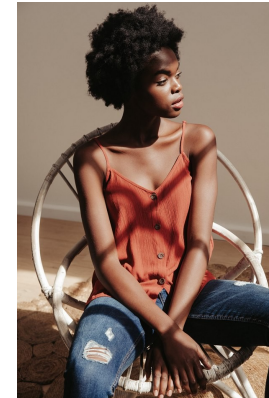

BOSS MODELS

JOHANNESBURG

YEMI OKESOKUN

Height: 178cm Bust: 87cm Waist: 66cm Hips: 100cm Shoe: 8 UK Hair: Black Eyes: Brown

BOSS MODELS

JOHANNESBURG

YEMI OKESOKUN

Height: 178cm Bust: 87cm Waist: 66cm Hips: 100cm Shoe: 8 UK Hair: Black Eyes: Brown