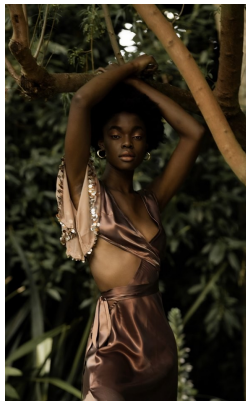

BOSS MODELS

JOHANNESBURG

YEMI OKESOKUN

Height: 178cm Bust: 87cm Waist: 66cm Hips: 100cm Shoe: 8 UK Hair: Black Eyes: Brown

BOSS MODELS

JOHANNESBURG

YEMI OKESOKUN

Height: 178cm Bust: 87cm Waist: 66cm Hips: 100cm Shoe: 8 UK Hair: Black Eyes: Brown