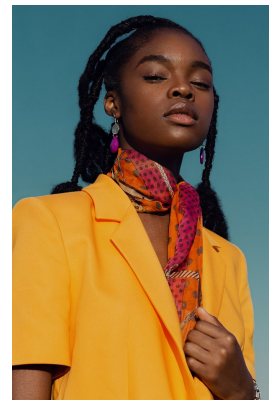

BOSS MODELS

JOHANNESBURG

YEMI OKESOKUN

Height: 178cm Bust: 87cm Waist: 66cm Hips: 100cm Shoe: 8 UK Hair: Black Eyes: Brown

BOSS MODELS

JOHANNESBURG

YEMI OKESOKUN

Height: 178cm Bust: 87cm Waist: 66cm Hips: 100cm Shoe: 8 UK Hair: Black Eyes: Brown