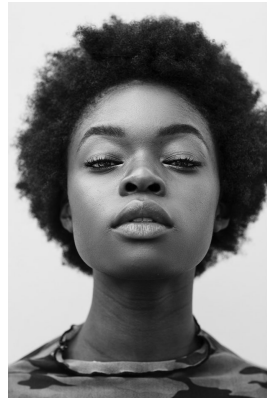

BOSS MODELS

JOHANNESBURG

YEMI OKESOKUN

Height: 178cm Bust: 87cm Waist: 66cm Hips: 100cm Shoe: 8 UK Hair: Black Eyes: Brown

BOSS MODELS

JOHANNESBURG

YEMI OKESOKUN

Height: 178cm Bust: 87cm Waist: 66cm Hips: 100cm Shoe: 8 UK Hair: Black Eyes: Brown