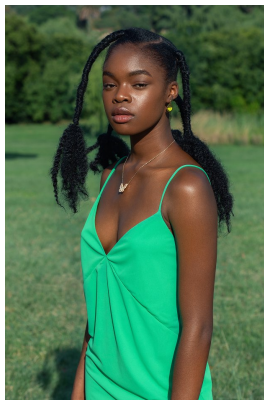

BOSS MODELS

JOHANNESBURG

YEMI OKESOKUN

Height: 178cm Bust: 87cm Waist: 66cm Hips: 100cm Shoe: 8 UK Hair: Black Eyes: Brown

BOSS MODELS

JOHANNESBURG

YEMI OKESOKUN

Height: 178cm Bust: 87cm Waist: 66cm Hips: 100cm Shoe: 8 UK Hair: Black Eyes: Brown