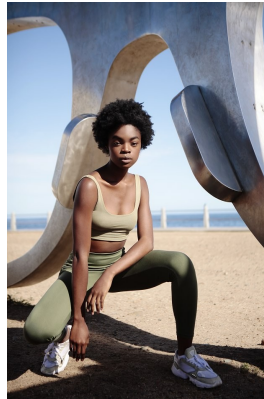

BOSS MODELS

JOHANNESBURG

YEMI OKESOKUN

Height: 178cm Bust: 87cm Waist: 66cm Hips: 100cm Shoe: 8 UK Hair: Black Eyes: Brown

BOSS MODELS

JOHANNESBURG

YEMI OKESOKUN

Height: 178cm Bust: 87cm Waist: 66cm Hips: 100cm Shoe: 8 UK Hair: Black Eyes: Brown