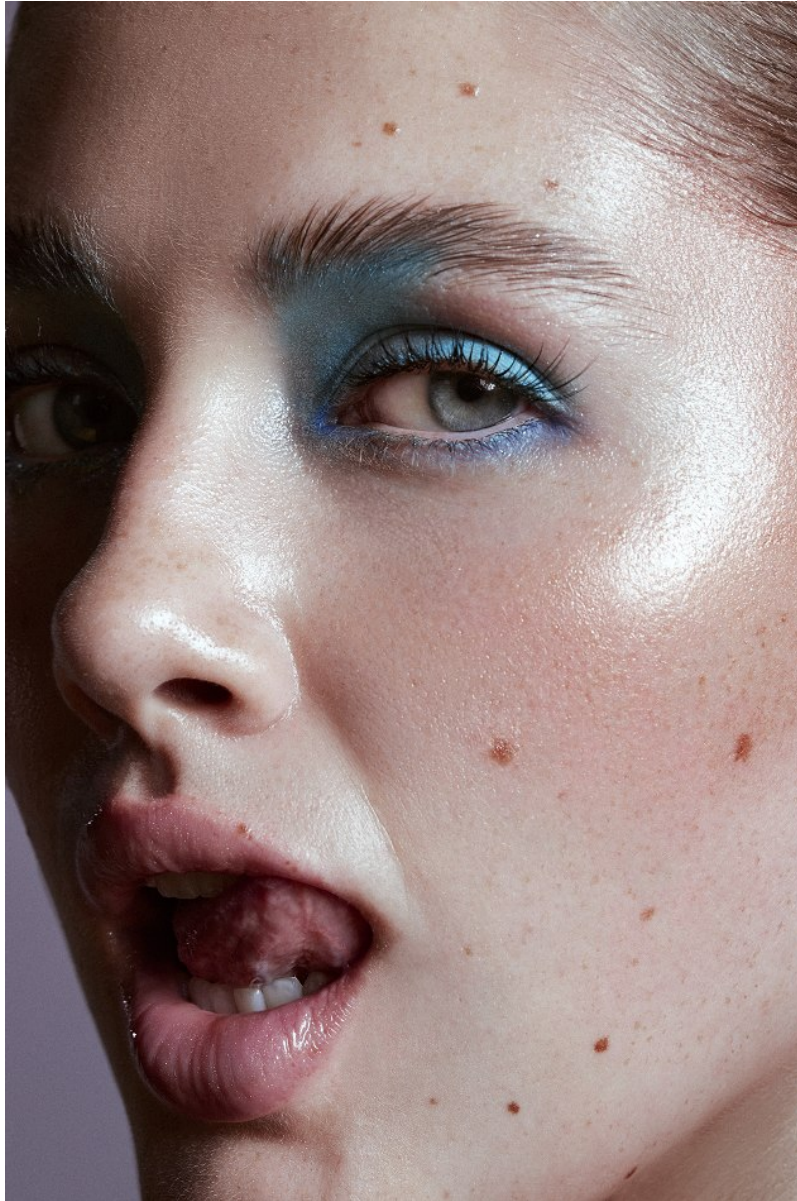

MIEKA SMITH

BOSS MODELS

JOHANNESBURG

MIEKA SMITH

Height: 177cm Bust: 85cm Waist: 62cm Hips: 93cm Shoe: 6 UK Hair: Blonde Eyes: Blue