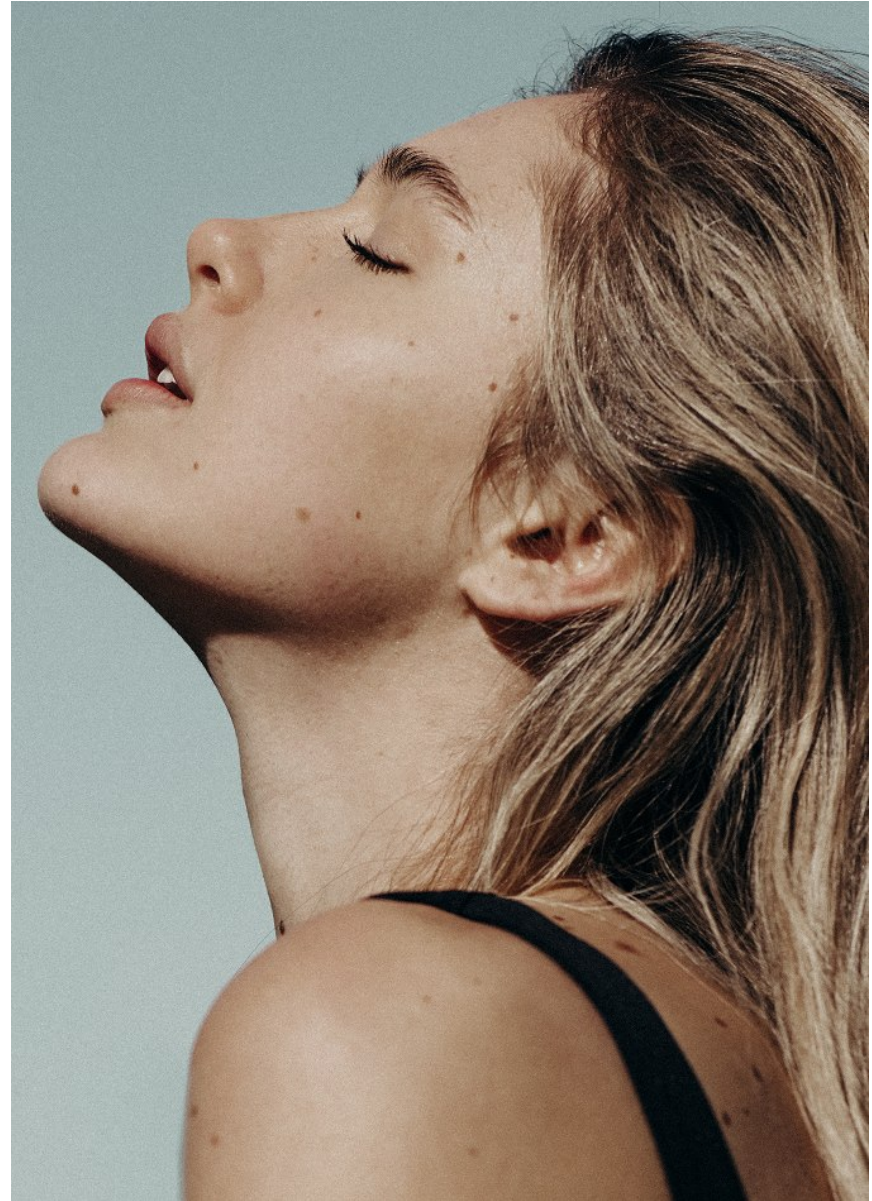

BOSS MODELS

JOHANNESBURG

MIEKA SMITH

Height: 177cm Bust: 85cm Waist: 62cm Hips: 93cm Shoe: 6 UK Hair: Blonde Eyes: Blue

BOSS MODELS

JOHANNESBURG

MIEKA SMITH

Height: 177cm Bust: 85cm Waist: 62cm Hips: 93cm Shoe: 6 UK Hair: Blonde Eyes: Blue