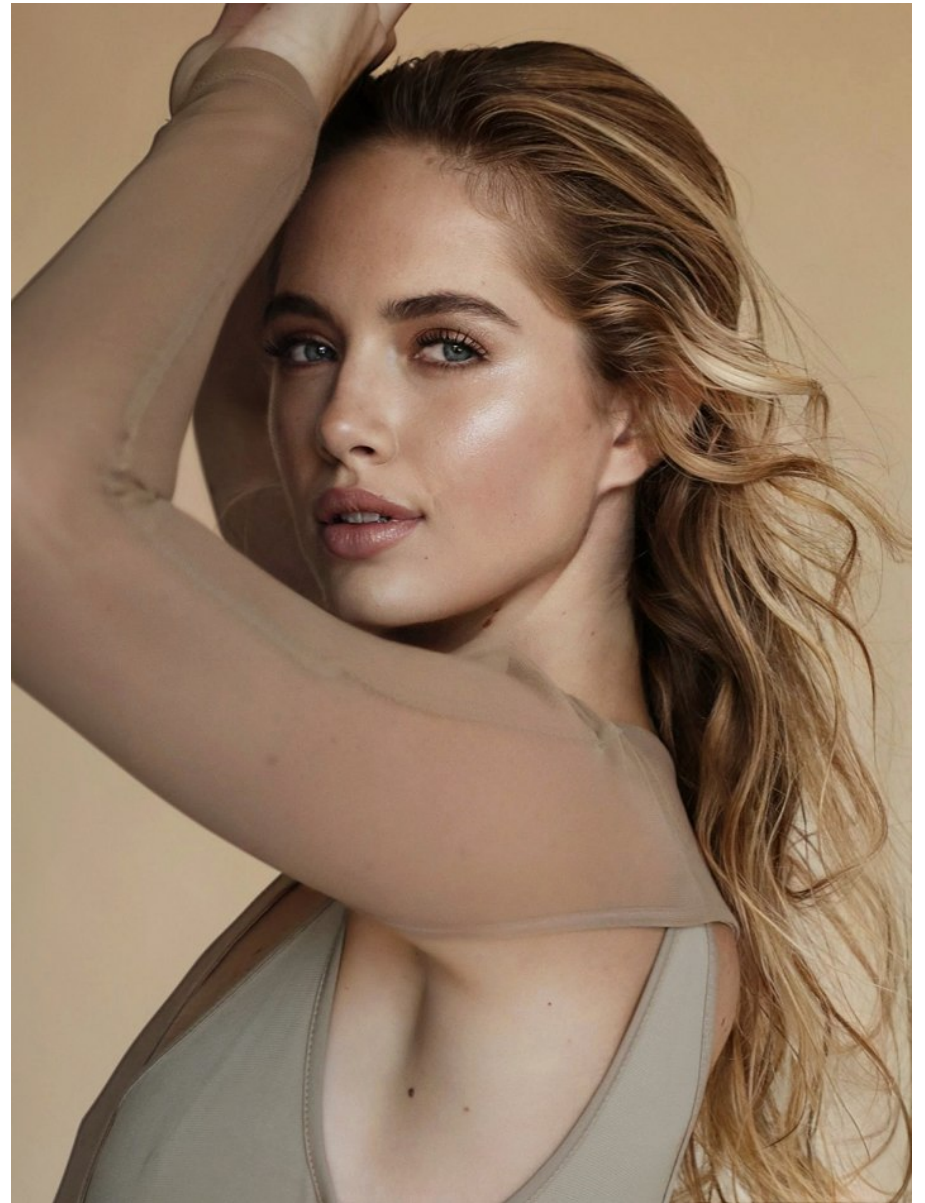

BOSS MODELS

JOHANNESBURG

MIEKA SMITH

Height: 177cm Bust: 85cm Waist: 62cm Hips: 93cm Shoe: 6 UK Hair: Blonde Eyes: Blue