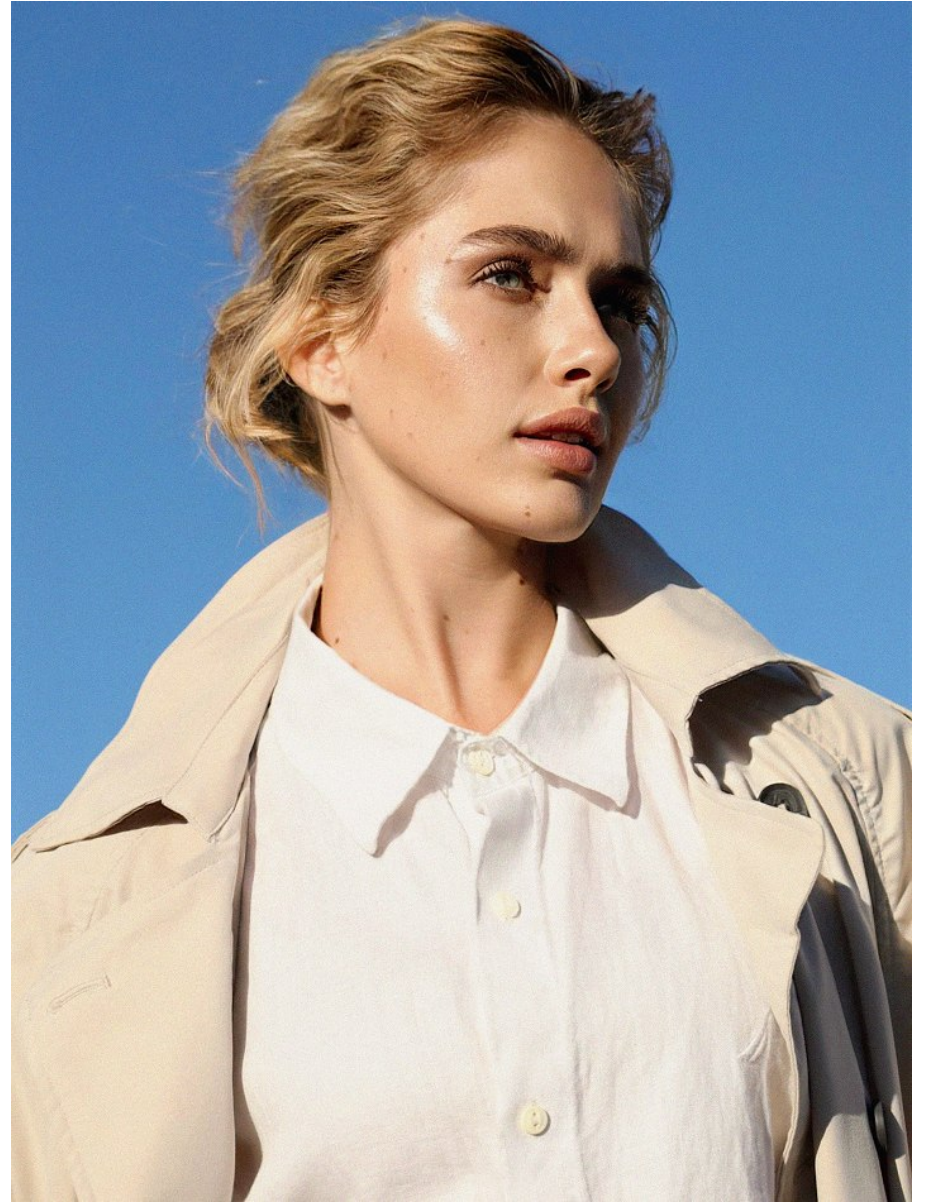

BOSS MODELS

JOHANNESBURG

MIEKA SMITH

Height: 177cm Bust: 85cm Waist: 62cm Hips: 93cm Shoe: 6 UK Hair: Blonde Eyes: Blue