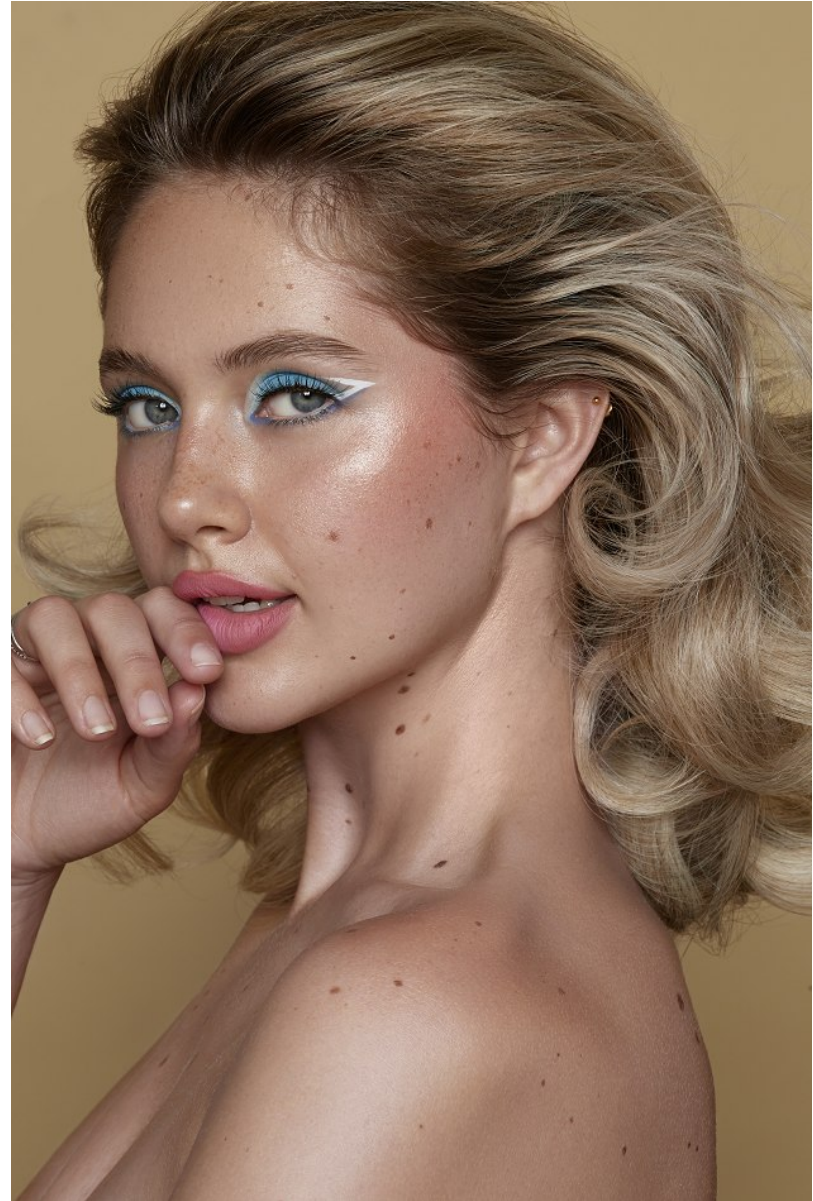

BOSS MODELS

JOHANNESBURG

MIEKA SMITH

Height: 177cm Bust: 85cm Waist: 62cm Hips: 93cm Shoe: 6 UK Hair: Blonde Eyes: Blue