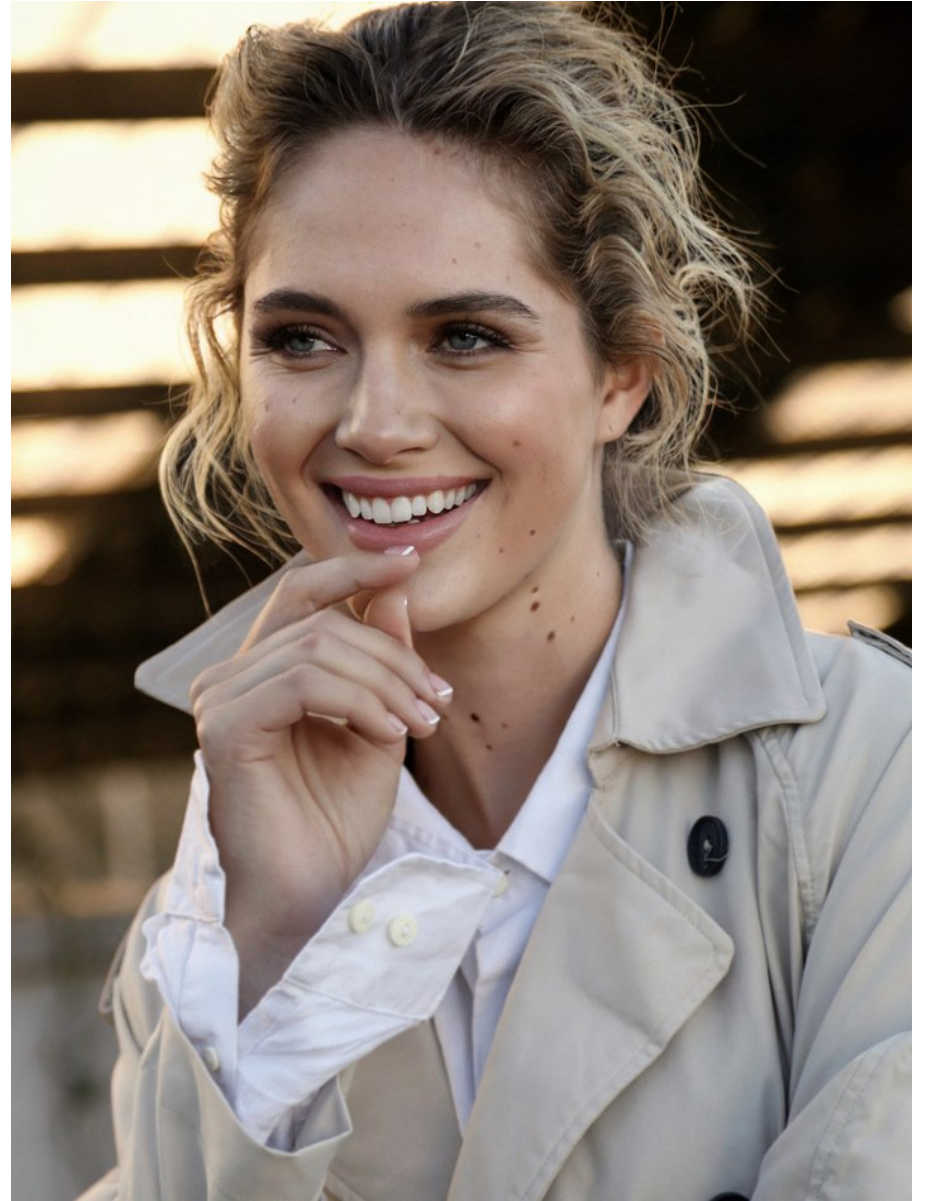

BOSS MODELS

JOHANNESBURG

MIEKA SMITH

Height: 177cm Bust: 85cm Waist: 62cm Hips: 93cm Shoe: 6 UK Hair: Blonde Eyes: Blue