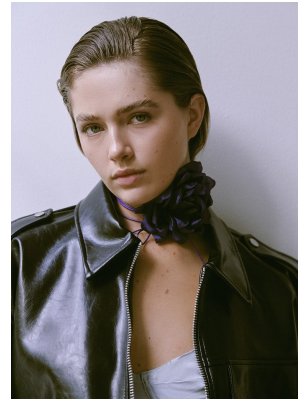

BOSS MODELS

JOHANNESBURG

MIEKA SMITH

Height: 177cm Bust: 85cm Waist: 62cm Hips: 93cm Shoe: 6 UK Hair: Blonde Eyes: Blue

BOSS MODELS

JOHANNESBURG

MIEKA SMITH

Height: 177cm Bust: 85cm Waist: 62cm Hips: 93cm Shoe: 6 UK Hair: Blonde Eyes: Blue