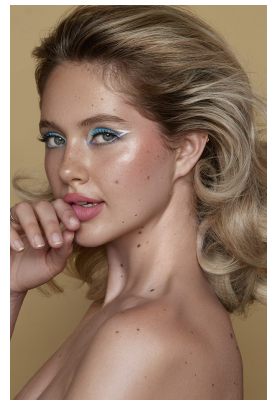

BOSS MODELS

JOHANNESBURG

MIEKA SMITH

Height: 177cm Bust: 85cm Waist: 62cm Hips: 93cm Shoe: 6 UK Hair: Blonde Eyes: Blue

BOSS MODELS

JOHANNESBURG

MIEKA SMITH

Height: 177cm Bust: 85cm Waist: 62cm Hips: 93cm Shoe: 6 UK Hair: Blonde Eyes: Blue