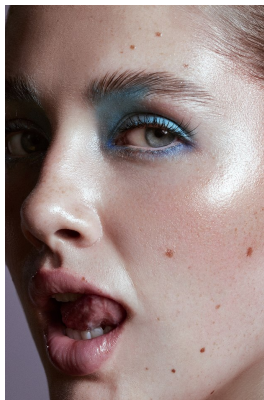

BOSS MODELS

JOHANNESBURG

MIEKA SMITH

Height: 177cm Bust: 85cm Waist: 62cm Hips: 93cm Shoe: 6 UK Hair: Blonde Eyes: Blue

BOSS MODELS

JOHANNESBURG

MIEKA SMITH

Height: 177cm Bust: 85cm Waist: 62cm Hips: 93cm Shoe: 6 UK Hair: Blonde Eyes: Blue