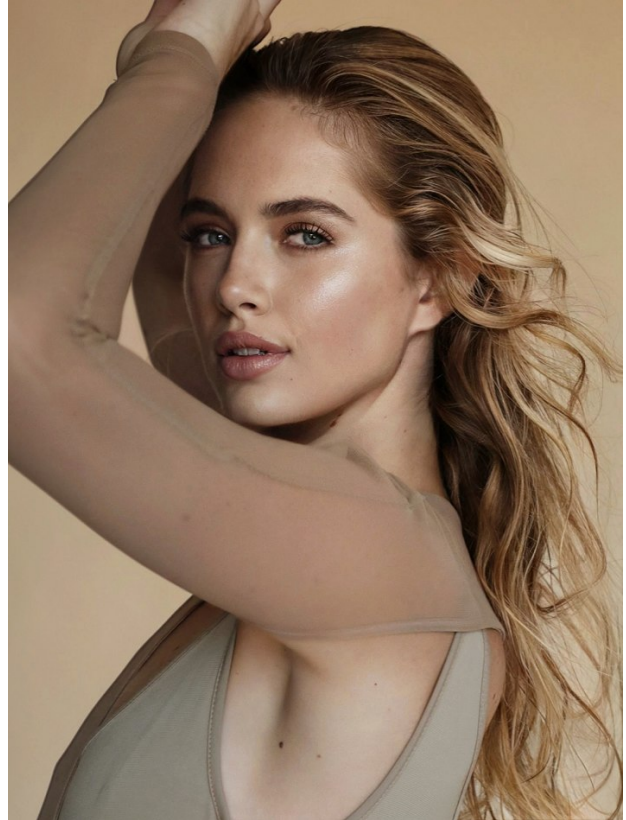

BOSS MODELS

JOHANNESBURG

MIEKA SMITH

Height: 177cm Bust: 85cm Waist: 62cm Hips: 93cm Shoe: 6 UK Hair: Blonde Eyes: Blue

BOSS MODELS

JOHANNESBURG

MIEKA SMITH

Height: 177cm Bust: 85cm Waist: 62cm Hips: 93cm Shoe: 6 UK Hair: Blonde Eyes: Blue