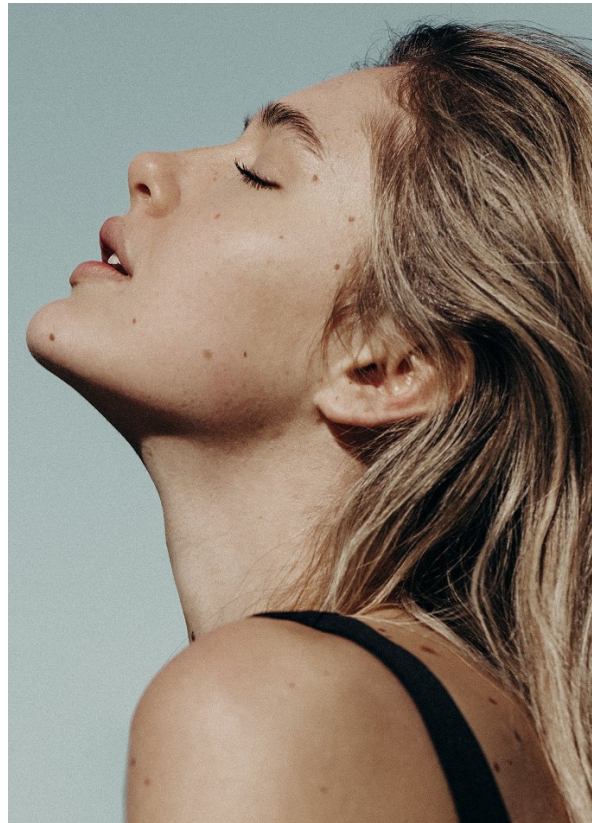

BOSS MODELS

JOHANNESBURG

MIEKA SMITH

Height: 177cm Bust: 85cm Waist: 62cm Hips: 93cm Shoe: 6 UK Hair: Blonde Eyes: Blue

BOSS MODELS

JOHANNESBURG

MIEKA SMITH

Height: 177cm Bust: 85cm Waist: 62cm Hips: 93cm Shoe: 6 UK Hair: Blonde Eyes: Blue