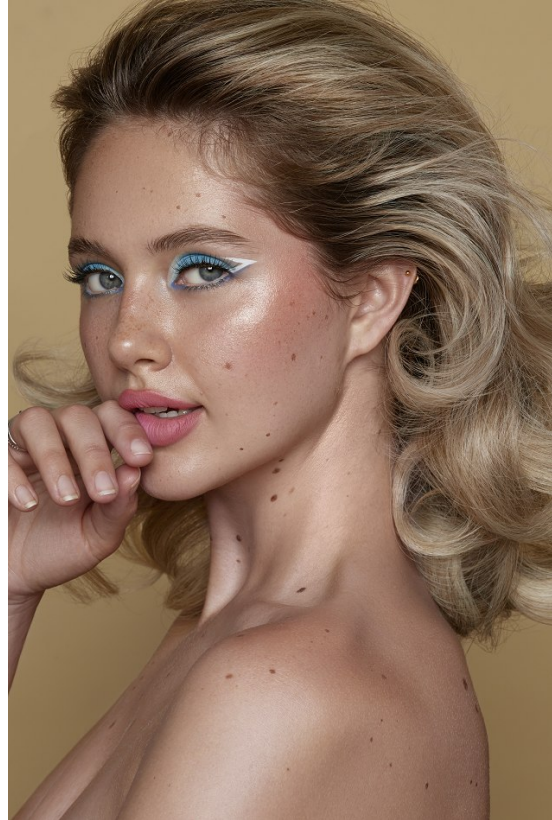

BOSS MODELS

JOHANNESBURG

MIEKA SMITH

Height: 177cm Bust: 85cm Waist: 62cm Hips: 93cm Shoe: 6 UK Hair: Blonde Eyes: Blue