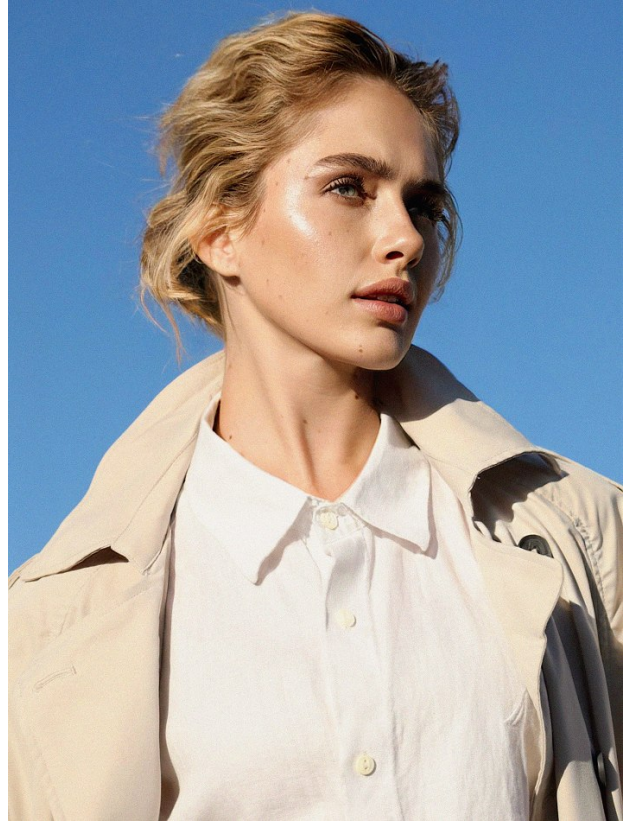

BOSS MODELS

JOHANNESBURG

MIEKA SMITH

Height: 177cm Bust: 85cm Waist: 62cm Hips: 93cm Shoe: 6 UK Hair: Blonde Eyes: Blue