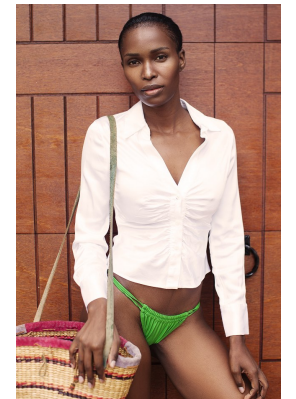

BOSS MODELS

JOHANNESBURG

LORAH LE ROUX

Height: 177cm Bust: 84cm Waist: 64cm Hips: 93cm Shoe: 5 UK Hair: Black Eyes: Brown

BOSS MODELS

JOHANNESBURG

LORAH LE ROUX

Height: 177cm Bust: 84cm Waist: 64cm Hips: 93cm Shoe: 5 UK Hair: Black Eyes: Brown

BOSS MODELS

JOHANNESBURG

LORAH LE ROUX

Height: 177cm Bust: 84cm Waist: 64cm Hips: 93cm Shoe: 5 UK Hair: Black Eyes: Brown