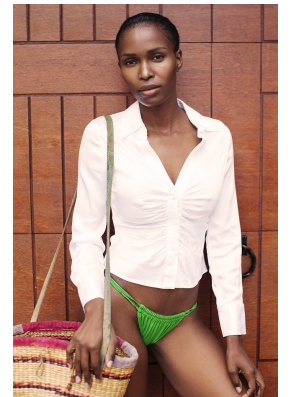

# BOSS MODELS

JOHANNESBURG

LORAH LE ROUX

Height: 177cm Bust: 84cm Waist: 64cm Hips: 93cm Shoe: 5 UK Hair: Black Eyes: Brown