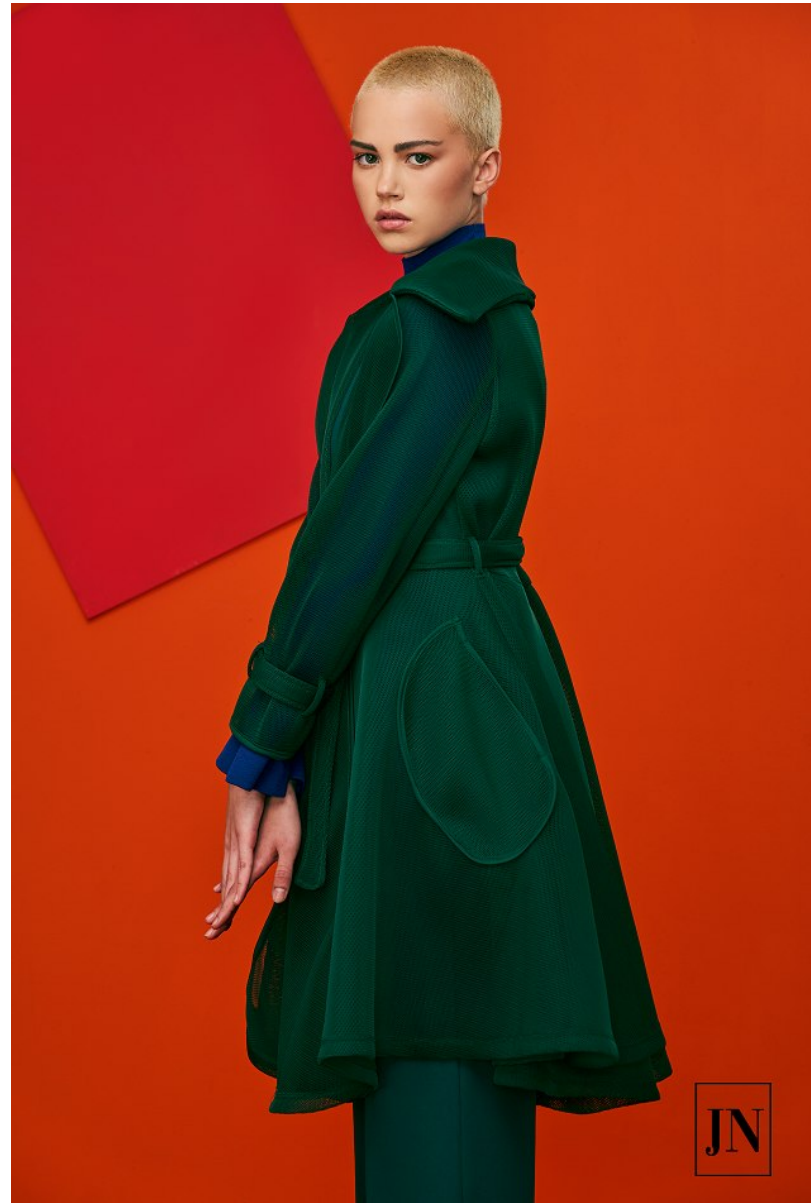

BOSS MODELS

JOHANNESBURG

SHAE BARNES

Height: 173cm Bust: 82cm Waist: 67cm Hips: 94cm Shoe: 6 UK Hair: Brown Eyes: Green