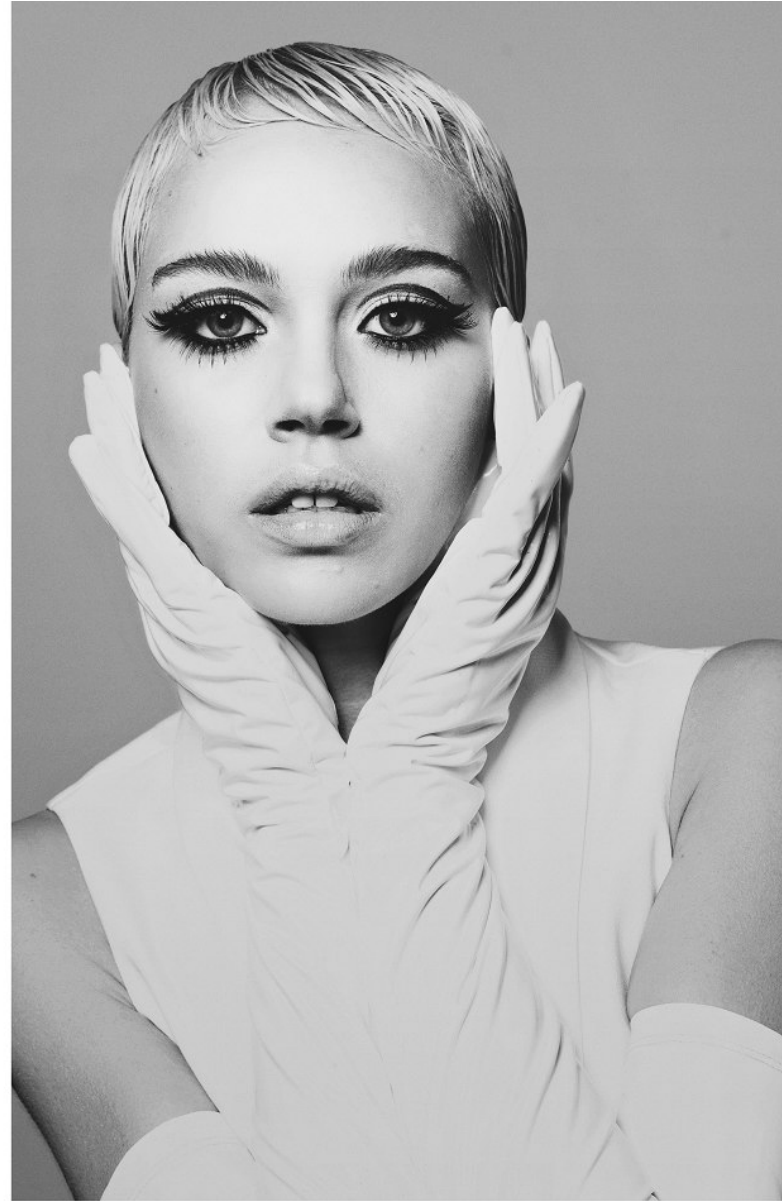

BOSS MODELS

JOHANNESBURG

SHAE BARNES

Height: 173cm Bust: 82cm Waist: 67cm Hips: 94cm Shoe: 6 UK Hair: Brown Eyes: Green