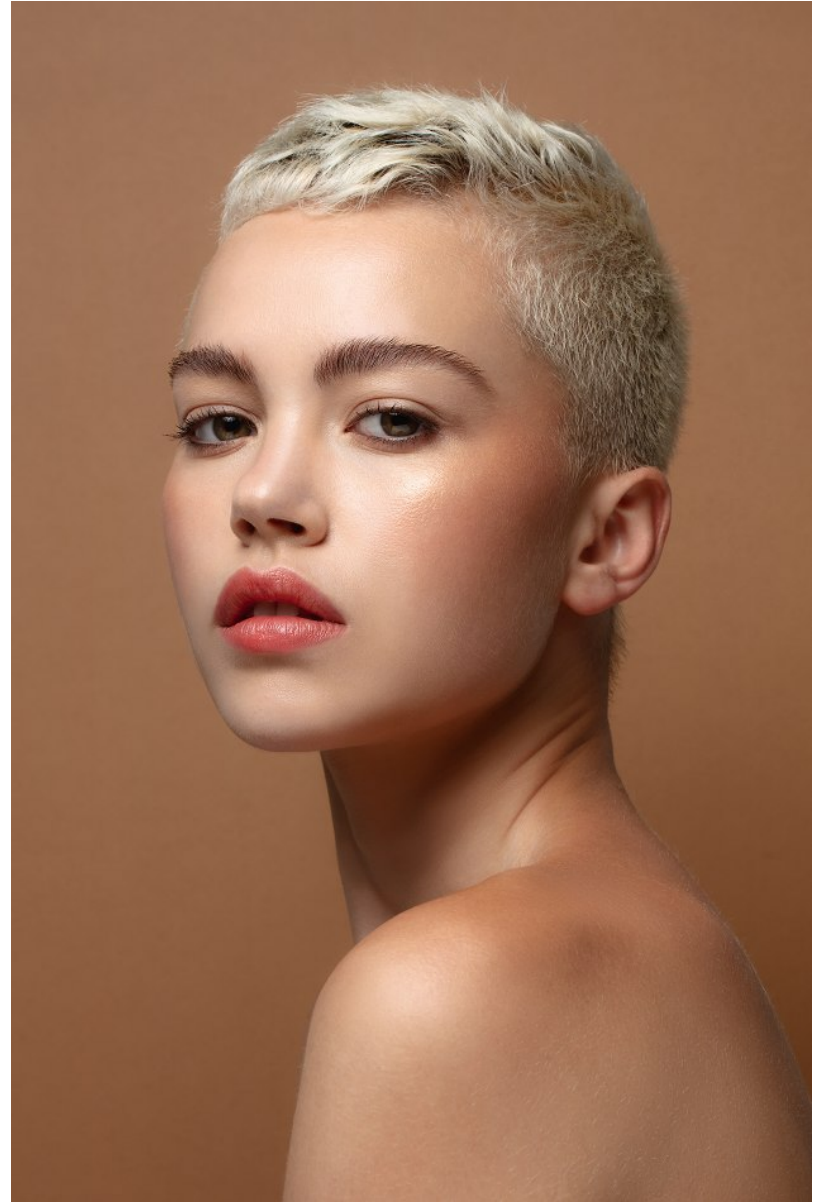

BOSS MODELS

JOHANNESBURG

SHAE BARNES

Height: 173cm Bust: 82cm Waist: 67cm Hips: 94cm Shoe: 6 UK Hair: Brown Eyes: Green