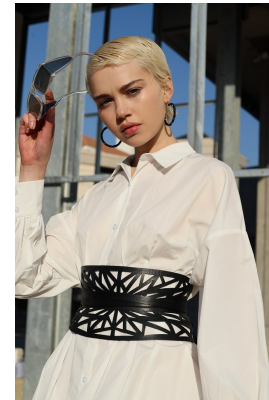

BOSS MODELS

JOHANNESBURG

SHAE BARNES

Height: 173cm Bust: 82cm Waist: 67cm Hips: 94cm Shoe: 6 UK Hair: Brown Eyes: Green

BOSS MODELS

JOHANNESBURG

SHAE BARNES

Height: 173cm Bust: 82cm Waist: 67cm Hips: 94cm Shoe: 6 UK Hair: Brown Eyes: Green