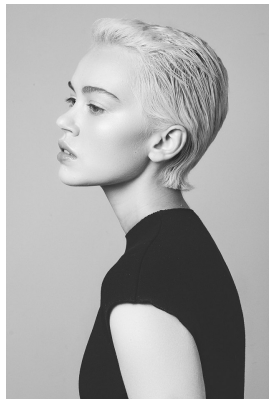

BOSS MODELS

JOHANNESBURG

SHAE BARNES

Height: 173cm Bust: 82cm Waist: 67cm Hips: 94cm Shoe: 6 UK Hair: Brown Eyes: Green

BOSS MODELS

JOHANNESBURG

SHAE BARNES

Height: 173cm Bust: 82cm Waist: 67cm Hips: 94cm Shoe: 6 UK Hair: Brown Eyes: Green