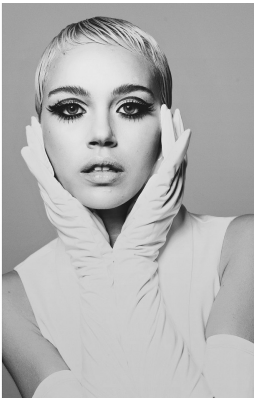

BOSS MODELS

JOHANNESBURG

SHAE BARNES

Height: 173cm Bust: 82cm Waist: 67cm Hips: 94cm Shoe: 6 UK Hair: Brown Eyes: Green

BOSS MODELS

JOHANNESBURG

SHAE BARNES

Height: 173cm Bust: 82cm Waist: 67cm Hips: 94cm Shoe: 6 UK Hair: Brown Eyes: Green