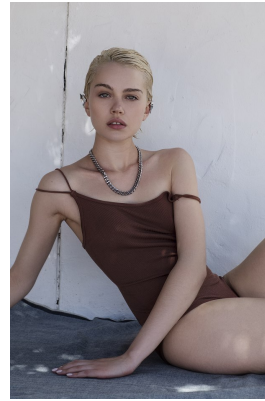

BOSS MODELS

JOHANNESBURG

SHAE BARNES

Height: 173cm Bust: 82cm Waist: 67cm Hips: 94cm Shoe: 6 UK Hair: Brown Eyes: Green

BOSS MODELS

JOHANNESBURG

SHAE BARNES

Height: 173cm Bust: 82cm Waist: 67cm Hips: 94cm Shoe: 6 UK Hair: Brown Eyes: Green