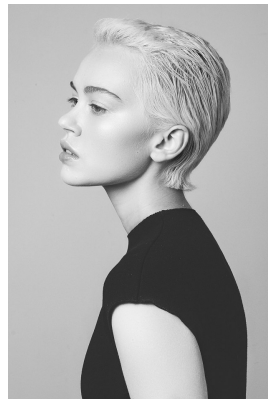

BOSS MODELS

JOHANNESBURG

SHAE BARNES

Height: 173cm Bust: 82cm Waist: 67cm Hips: 94cm Shoe: 6 UK Hair: Brown Eyes: Green

BOSS MODELS

JOHANNESBURG

SHAE BARNES

Height: 173cm Bust: 82cm Waist: 67cm Hips: 94cm Shoe: 6 UK Hair: Brown Eyes: Green