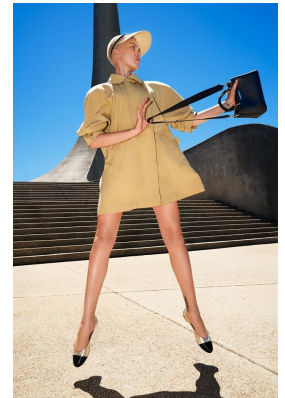

BOSS MODELS

JOHANNESBURG

SHAE BARNES

Height: 173cm Bust: 82cm Waist: 67cm Hips: 94cm Shoe: 6 UK Hair: Brown Eyes: Green

BOSS MODELS

JOHANNESBURG

SHAE BARNES

Height: 173cm Bust: 82cm Waist: 67cm Hips: 94cm Shoe: 6 UK Hair: Brown Eyes: Green