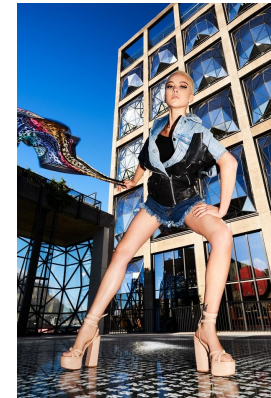

BOSS MODELS

JOHANNESBURG

SHAE BARNES

Height: 173cm Bust: 82cm Waist: 67cm Hips: 94cm Shoe: 6 UK Hair: Brown Eyes: Green

BOSS MODELS

JOHANNESBURG

SHAE BARNES

Height: 173cm Bust: 82cm Waist: 67cm Hips: 94cm Shoe: 6 UK Hair: Brown Eyes: Green