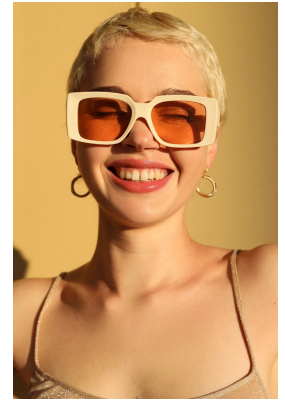

BOSS MODELS

JOHANNESBURG

SHAE BARNES

Height: 173cm Bust: 82cm Waist: 67cm Hips: 94cm Shoe: 6 UK Hair: Brown Eyes: Green

BOSS MODELS

JOHANNESBURG

SHAE BARNES

Height: 173cm Bust: 82cm Waist: 67cm Hips: 94cm Shoe: 6 UK Hair: Brown Eyes: Green