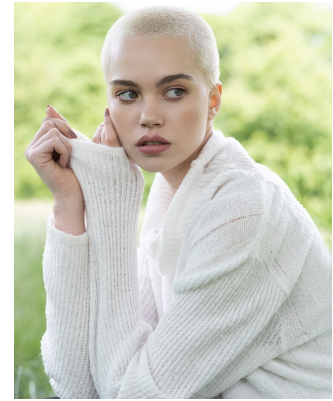

BOSS MODELS

JOHANNESBURG

SHAE BARNES

Height: 173cm Bust: 82cm Waist: 67cm Hips: 94cm Shoe: 6 UK Hair: Brown Eyes: Green

BOSS MODELS

JOHANNESBURG

SHAE BARNES

Height: 173cm Bust: 82cm Waist: 67cm Hips: 94cm Shoe: 6 UK Hair: Brown Eyes: Green