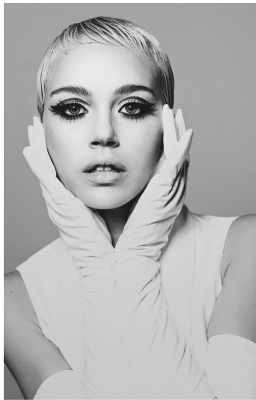

BOSS MODELS

JOHANNESBURG

SHAE BARNES

Height: 173cm Bust: 82cm Waist: 67cm Hips: 94cm Shoe: 6 UK Hair: Brown Eyes: Green

BOSS MODELS

JOHANNESBURG

SHAE BARNES

Height: 173cm Bust: 82cm Waist: 67cm Hips: 94cm Shoe: 6 UK Hair: Brown Eyes: Green