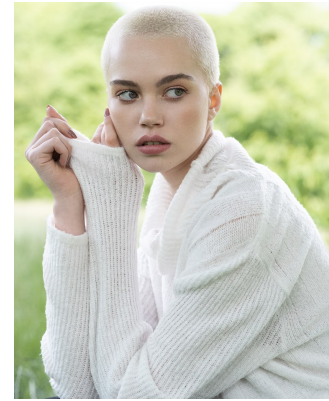

BOSS MODELS

JOHANNESBURG

SHAE BARNES

Height: 173cm Bust: 82cm Waist: 67cm Hips: 94cm Shoe: 6 UK Hair: Brown Eyes: Green

BOSS MODELS

JOHANNESBURG

SHAE BARNES

Height: 173cm Bust: 82cm Waist: 67cm Hips: 94cm Shoe: 6 UK Hair: Brown Eyes: Green