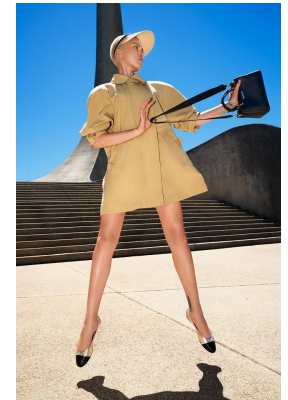

BOSS MODELS

JOHANNESBURG

SHAE BARNES

Height: 173cm Bust: 82cm Waist: 67cm Hips: 94cm Shoe: 6 UK Hair: Brown Eyes: Green

BOSS MODELS

JOHANNESBURG

SHAE BARNES

Height: 173cm Bust: 82cm Waist: 67cm Hips: 94cm Shoe: 6 UK Hair: Brown Eyes: Green