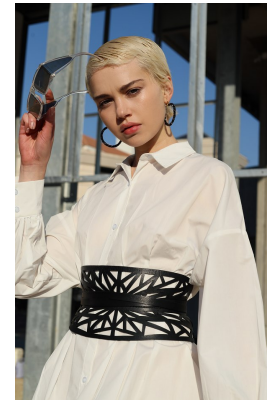

BOSS MODELS

JOHANNESBURG

SHAE BARNES

Height: 173cm Bust: 82cm Waist: 67cm Hips: 94cm Shoe: 6 UK Hair: Brown Eyes: Green

BOSS MODELS

JOHANNESBURG

SHAE BARNES

Height: 173cm Bust: 82cm Waist: 67cm Hips: 94cm Shoe: 6 UK Hair: Brown Eyes: Green