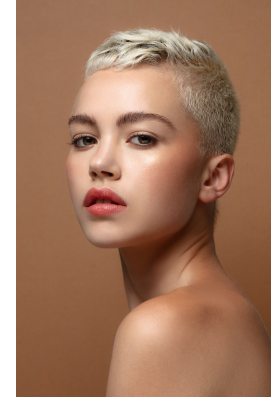

BOSS MODELS

JOHANNESBURG

SHAE BARNES

Height: 173cm Bust: 82cm Waist: 67cm Hips: 94cm Shoe: 6 UK Hair: Brown Eyes: Green

BOSS MODELS

JOHANNESBURG

SHAE BARNES

Height: 173cm Bust: 82cm Waist: 67cm Hips: 94cm Shoe: 6 UK Hair: Brown Eyes: Green