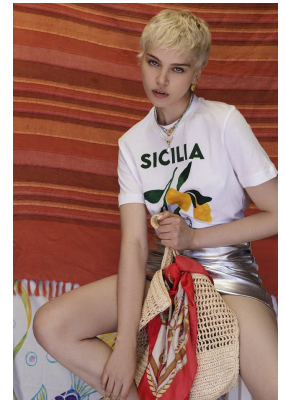

BOSS MODELS

JOHANNESBURG

SHAE BARNES

Height: 173cm Bust: 82cm Waist: 67cm Hips: 94cm Shoe: 6 UK Hair: Brown Eyes: Green

BOSS MODELS

JOHANNESBURG

SHAE BARNES

Height: 173cm Bust: 82cm Waist: 67cm Hips: 94cm Shoe: 6 UK Hair: Brown Eyes: Green