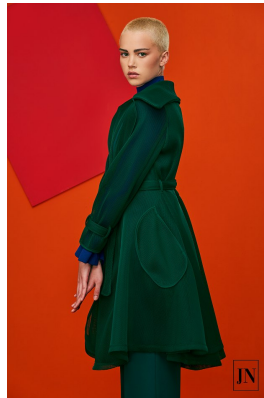

BOSS MODELS

JOHANNESBURG

SHAE BARNES

Height: 173cm Bust: 82cm Waist: 67cm Hips: 94cm Shoe: 6 UK Hair: Brown Eyes: Green

BOSS MODELS

JOHANNESBURG

SHAE BARNES

Height: 173cm Bust: 82cm Waist: 67cm Hips: 94cm Shoe: 6 UK Hair: Brown Eyes: Green