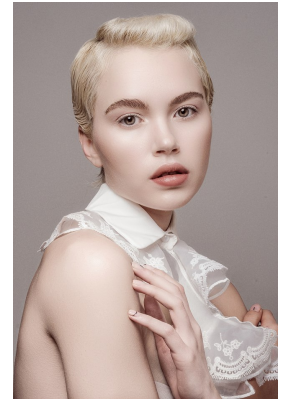

BOSS MODELS

JOHANNESBURG

SHAE BARNES

Height: 173cm Bust: 82cm Waist: 67cm Hips: 94cm Shoe: 6 UK Hair: Brown Eyes: Green

BOSS MODELS

JOHANNESBURG

SHAE BARNES

Height: 173cm Bust: 82cm Waist: 67cm Hips: 94cm Shoe: 6 UK Hair: Brown Eyes: Green