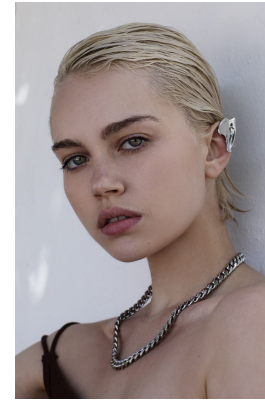

BOSS MODELS

JOHANNESBURG

SHAE BARNES

Height: 173cm Bust: 82cm Waist: 67cm Hips: 94cm Shoe: 6 UK Hair: Brown Eyes: Green

BOSS MODELS

JOHANNESBURG

SHAE BARNES

Height: 173cm Bust: 82cm Waist: 67cm Hips: 94cm Shoe: 6 UK Hair: Brown Eyes: Green