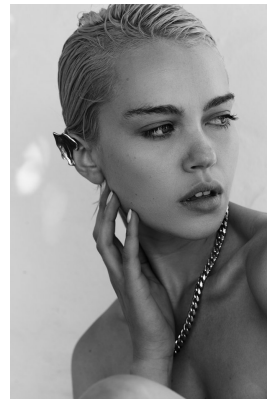

BOSS MODELS

JOHANNESBURG

SHAE BARNES

Height: 173cm Bust: 82cm Waist: 67cm Hips: 94cm Shoe: 6 UK Hair: Brown Eyes: Green

BOSS MODELS

JOHANNESBURG

SHAE BARNES

Height: 173cm Bust: 82cm Waist: 67cm Hips: 94cm Shoe: 6 UK Hair: Brown Eyes: Green