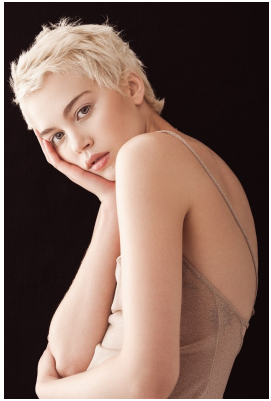

BOSS MODELS

JOHANNESBURG

SHAE BARNES

Height: 173cm Bust: 82cm Waist: 67cm Hips: 94cm Shoe: 6 UK Hair: Brown Eyes: Green

BOSS MODELS

JOHANNESBURG

SHAE BARNES

Height: 173cm Bust: 82cm Waist: 67cm Hips: 94cm Shoe: 6 UK Hair: Brown Eyes: Green