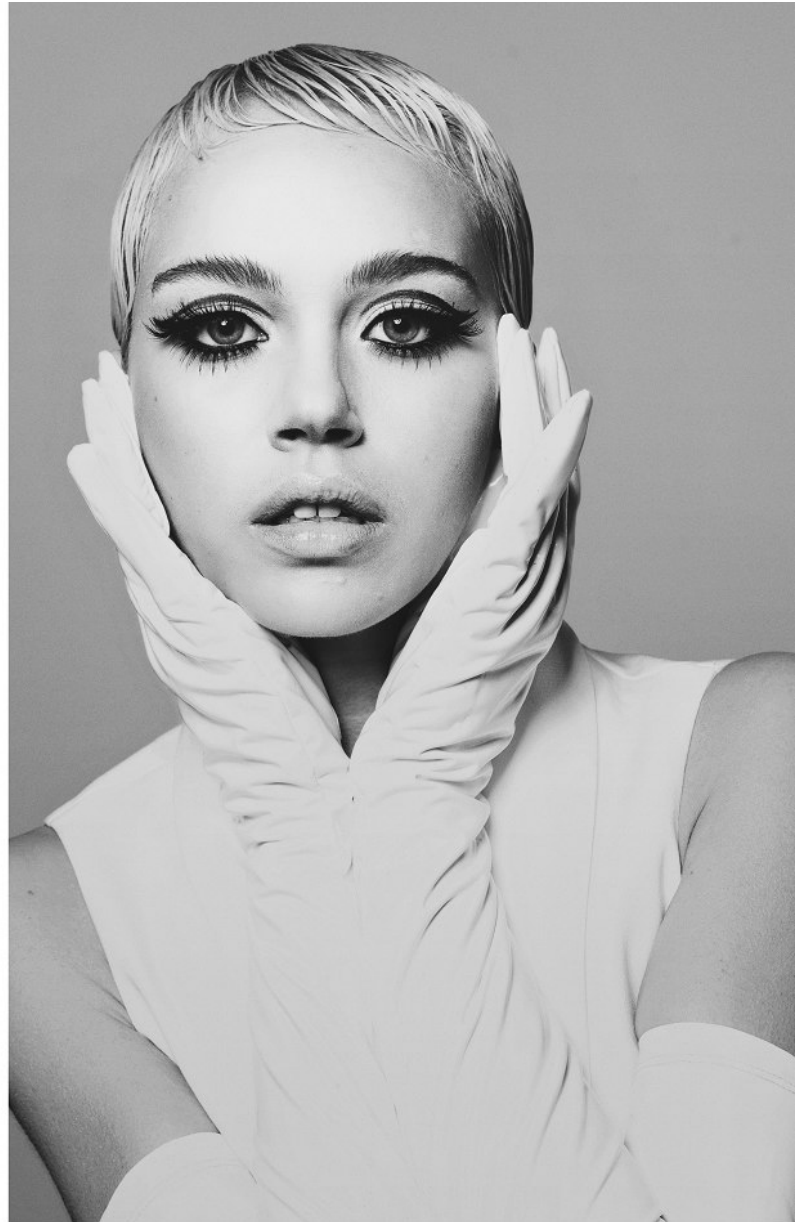

BOSS MODELS

JOHANNESBURG

Height: 173cm Bust: 82cm Waist: 67cm Hips: 94cm Shoe: 6 UK Hair: Brown Eyes: Green