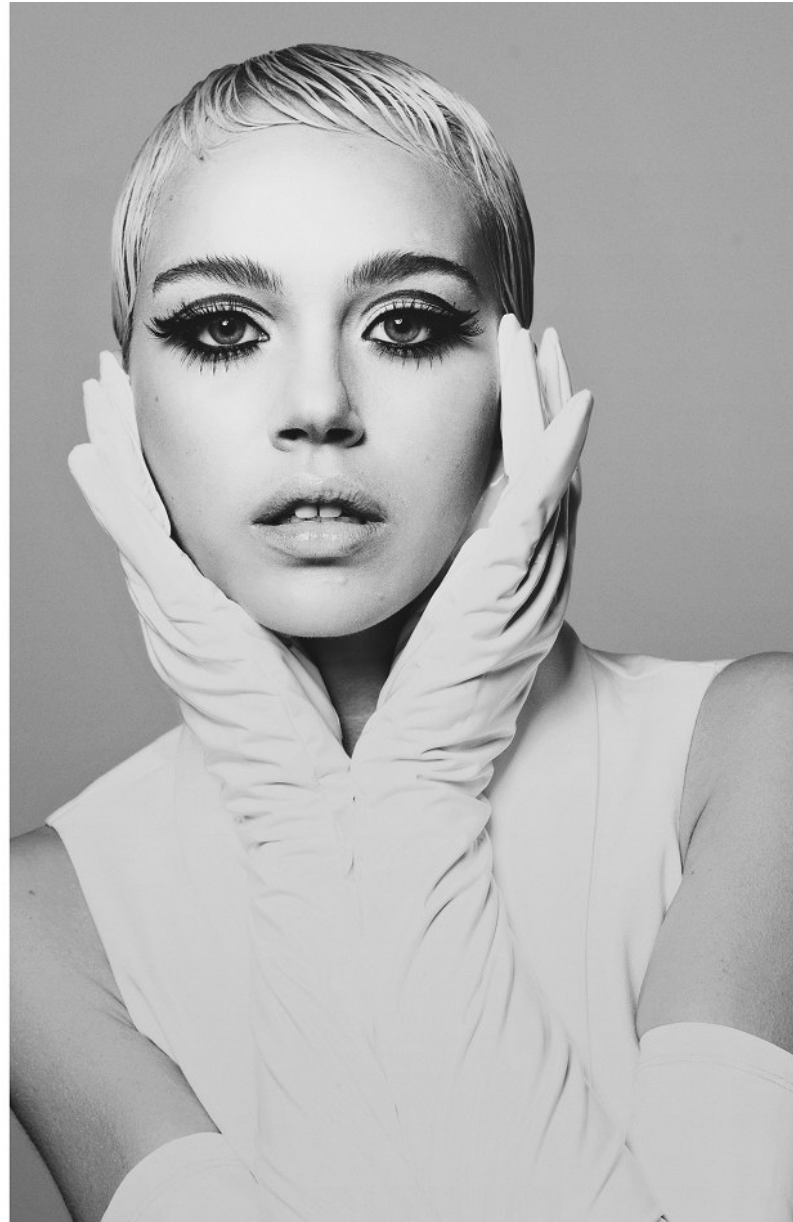

BOSS MODELS

JOHANNESBURG

Height: 173cm Bust: 82cm Waist: 67cm Hips: 94cm Shoe: 6 UK Hair: Brown Eyes: Green