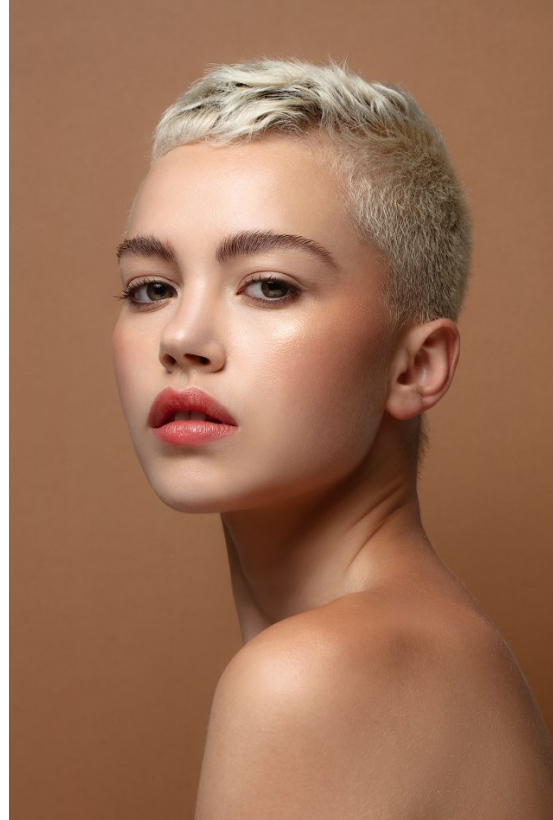

BOSS MODELS

JOHANNESBURG

SHAE BARNES

Height: 173cm Bust: 82cm Waist: 67cm Hips: 94cm Shoe: 6 UK Hair: Brown Eyes: Green