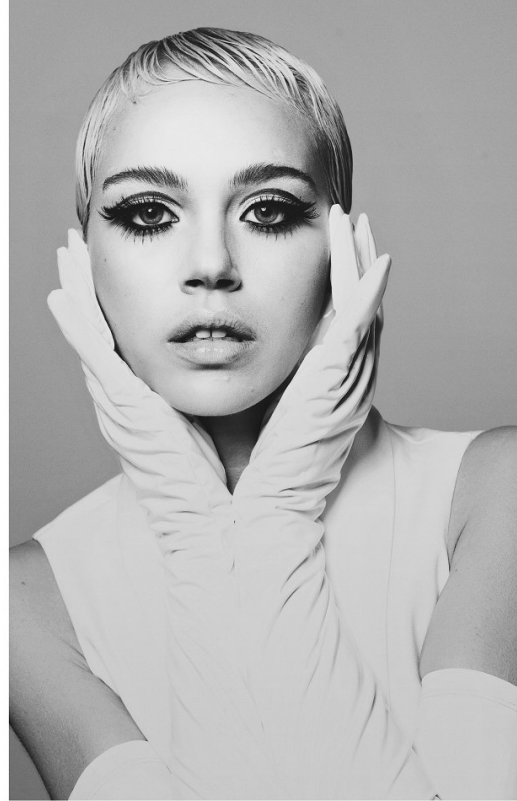

BOSS MODELS

JOHANNESBURG

SHAE BARNES

Height: 173cm Bust: 82cm Waist: 67cm Hips: 94cm Shoe: 6 UK Hair: Brown Eyes: Green

BOSS MODELS

JOHANNESBURG

SHAE BARNES

Height: 173cm Bust: 82cm Waist: 67cm Hips: 94cm Shoe: 6 UK Hair: Brown Eyes: Green