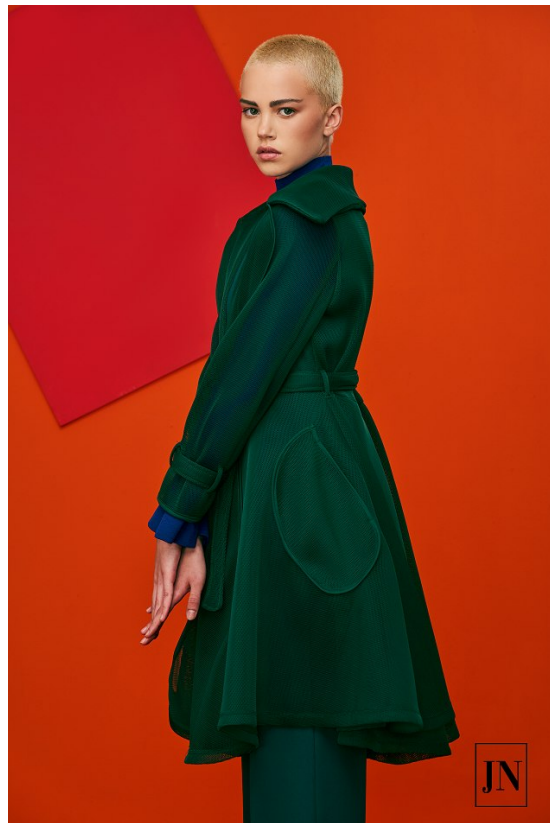

BOSS MODELS

JOHANNESBURG

SHAE BARNES

Height: 173cm Bust: 82cm Waist: 67cm Hips: 94cm Shoe: 6 UK Hair: Brown Eyes: Green