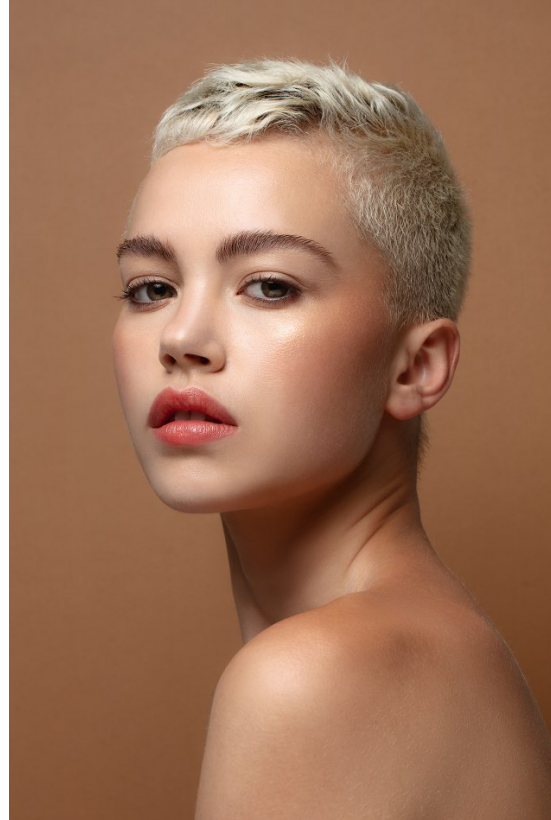

BOSS MODELS

JOHANNESBURG

SHAE BARNES

Height: 173cm Bust: 82cm Waist: 67cm Hips: 94cm Shoe: 6 UK Hair: Brown Eyes: Green