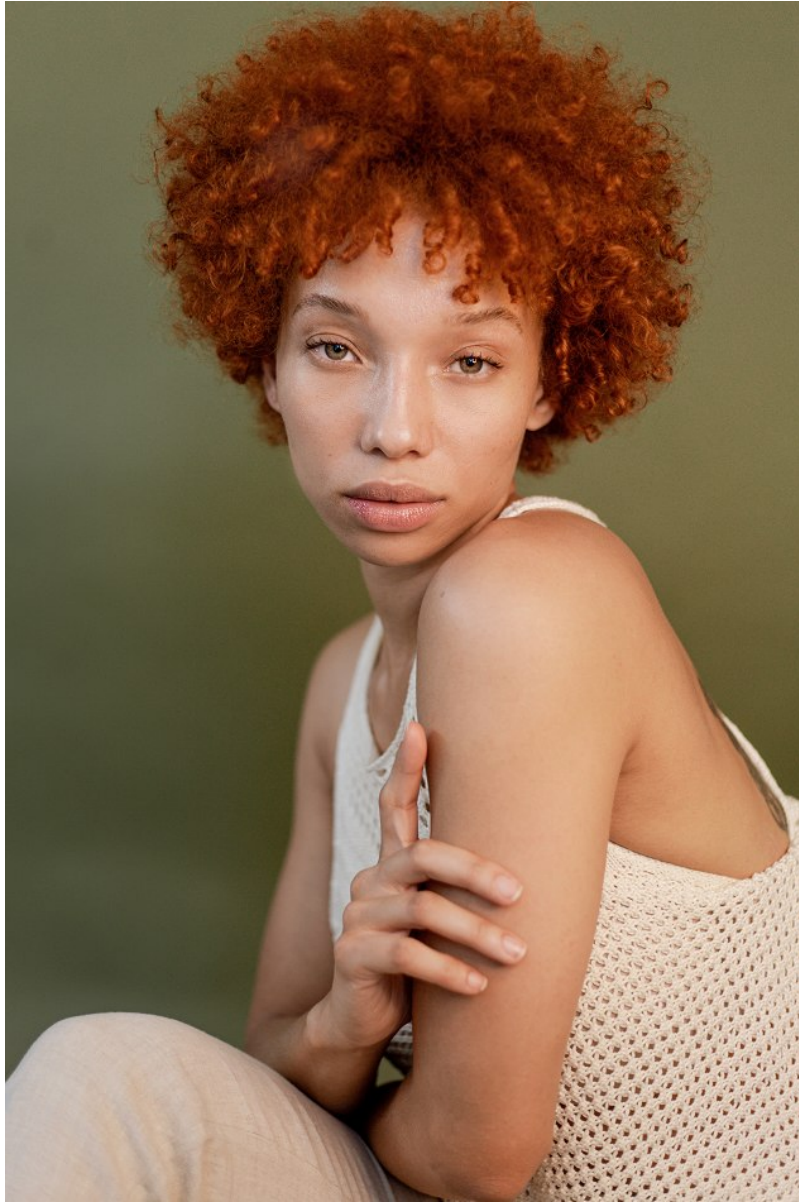

BOSS MODELS

JOHANNESBURG

ANKE GABLER

Height: 168cm Bust: 87cm Waist: 63cm Hips: 92cm Shoe: 6 UK Hair: Blonde Eyes: Green

BOSS MODELS

JOHANNESBURG

ANKE GABLER

Height: 168cm Bust: 87cm Waist: 63cm Hips: 92cm Shoe: 6 UK Hair: Blonde Eyes: Green