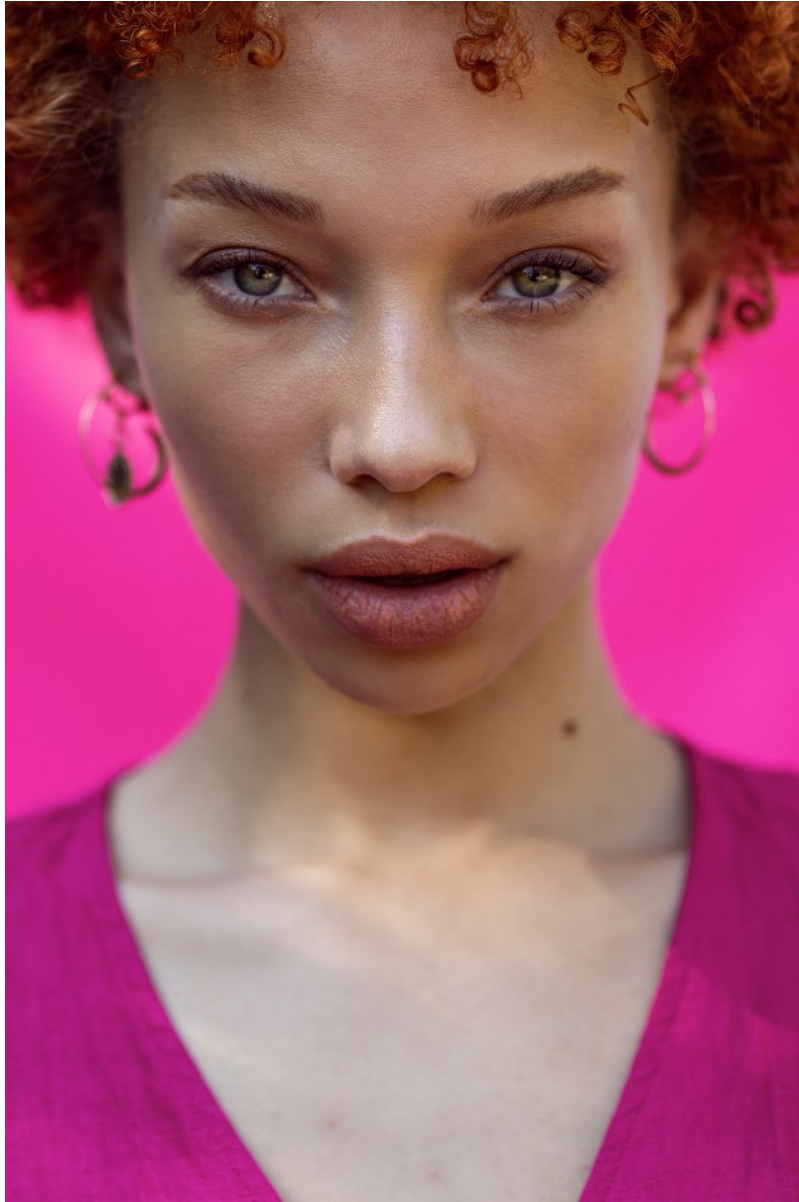

BOSS MODELS

JOHANNESBURG

ANKE GABLER

Height: 168cm Bust: 87cm Waist: 63cm Hips: 92cm Shoe: 6 UK Hair: Blonde Eyes: Green

BOSS MODELS

JOHANNESBURG

ANKE GABLER

Height: 168cm Bust: 87cm Waist: 63cm Hips: 92cm Shoe: 6 UK Hair: Blonde Eyes: Green