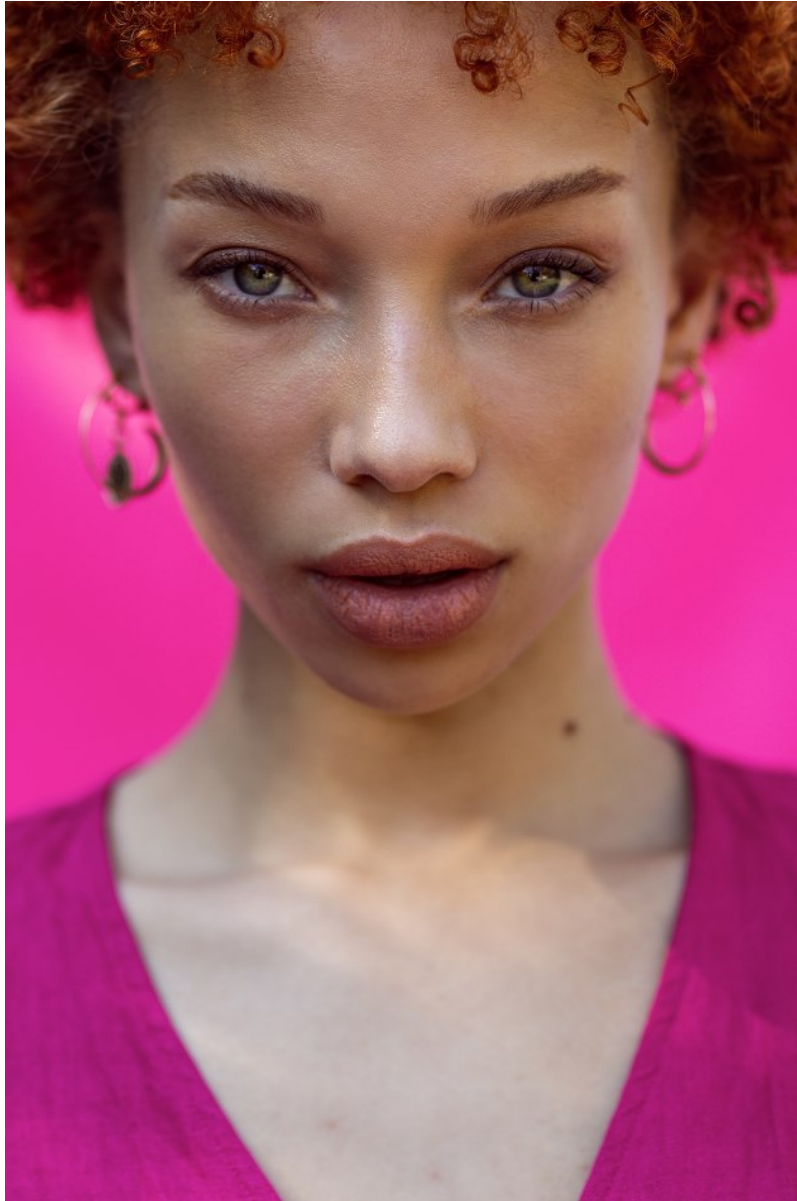

ANKE GABLER

BOSS MODELS

JOHANNESBURG

ANKE GABLER

Height: 168cm Bust: 87cm Waist: 63cm Hips: 92cm Shoe: 6 UK Hair: Blonde Eyes: Green