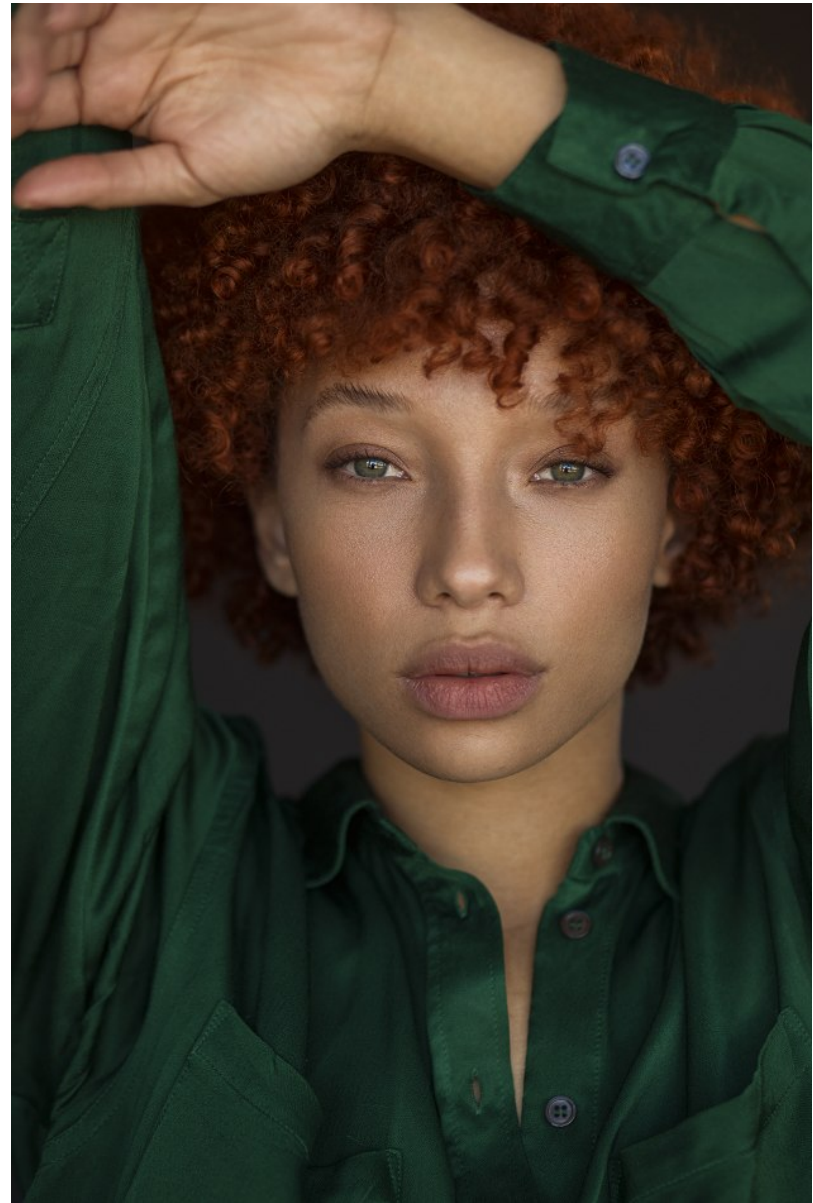

BOSS MODELS

JOHANNESBURG

ANKE GABLER

Height: 168cm Bust: 87cm Waist: 63cm Hips: 92cm Shoe: 6 UK Hair: Blonde Eyes: Green