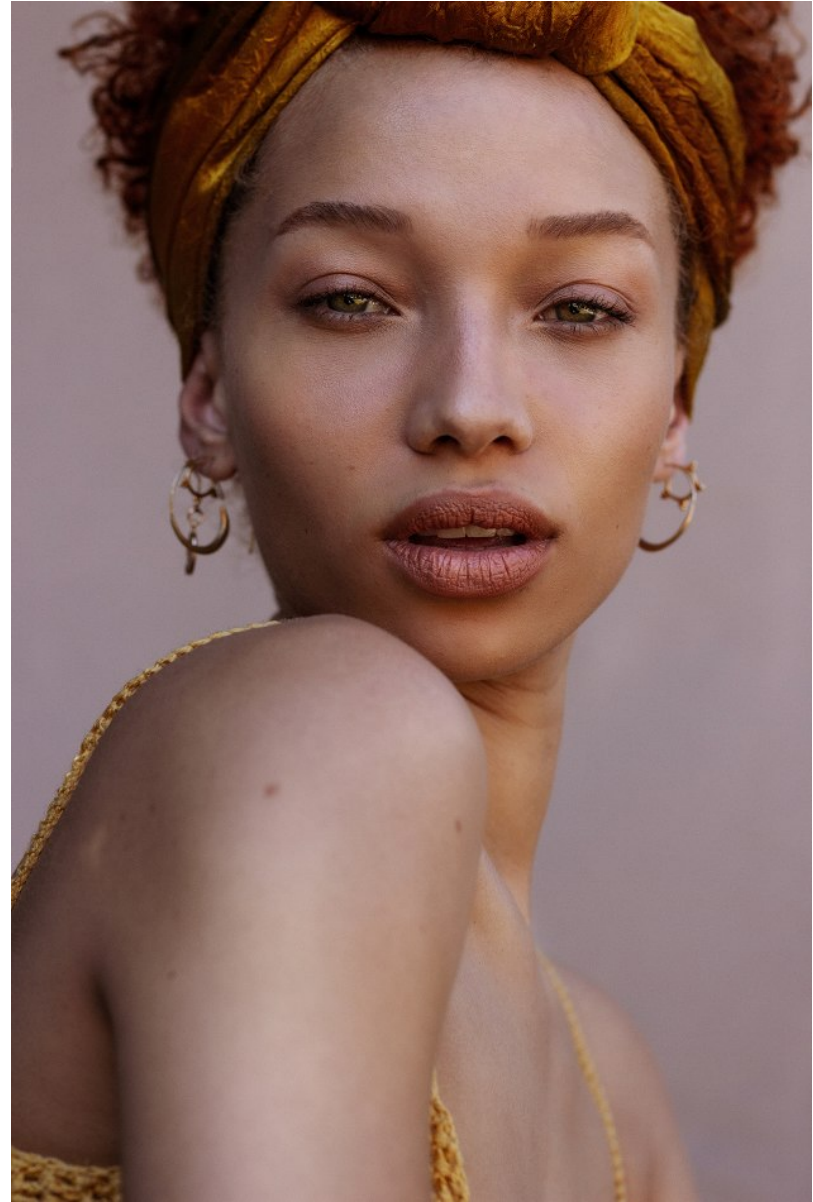

BOSS MODELS

JOHANNESBURG

ANKE GABLER

Height: 168cm Bust: 87cm Waist: 63cm Hips: 92cm Shoe: 6 UK Hair: Blonde Eyes: Green