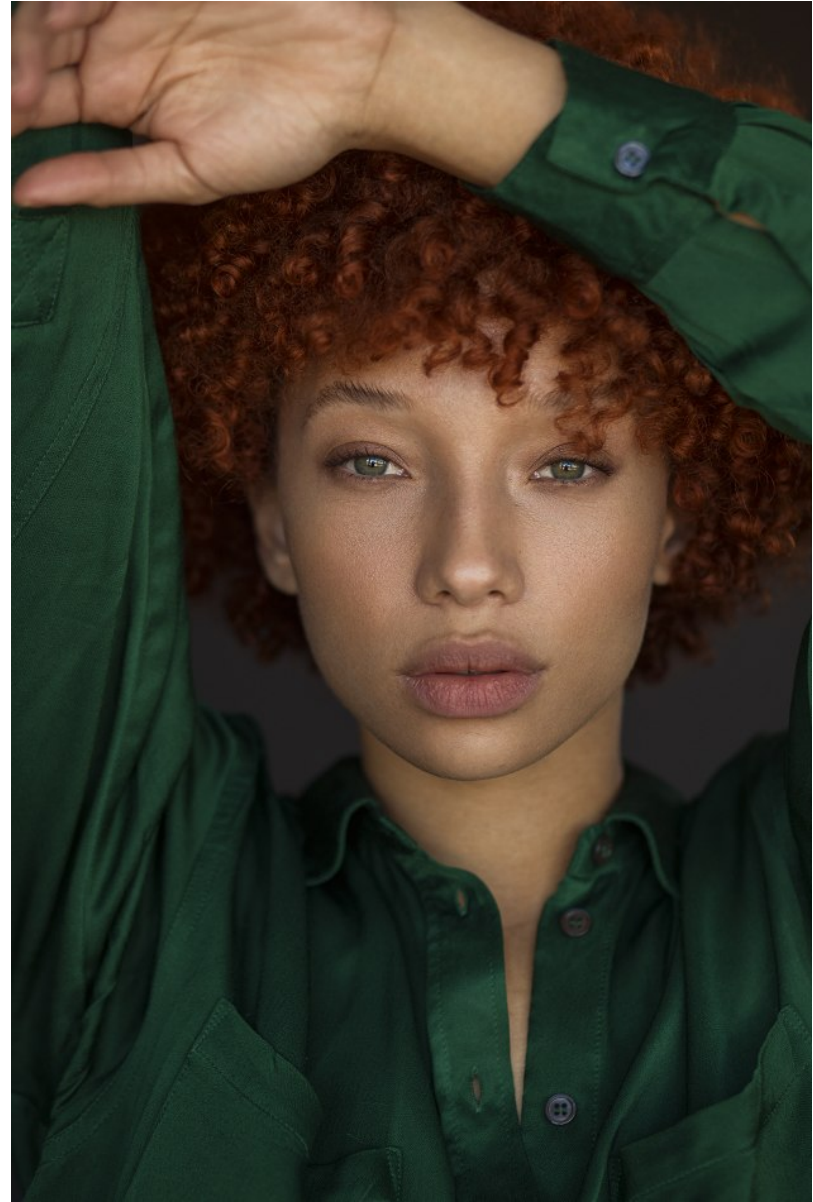

BOSS MODELS

JOHANNESBURG

ANKE GABLER

Height: 168cm Bust: 87cm Waist: 63cm Hips: 92cm Shoe: 6 UK Hair: Blonde Eyes: Green

BOSS MODELS

JOHANNESBURG

ANKE GABLER

Height: 168cm Bust: 87cm Waist: 63cm Hips: 92cm Shoe: 6 UK Hair: Blonde Eyes: Green