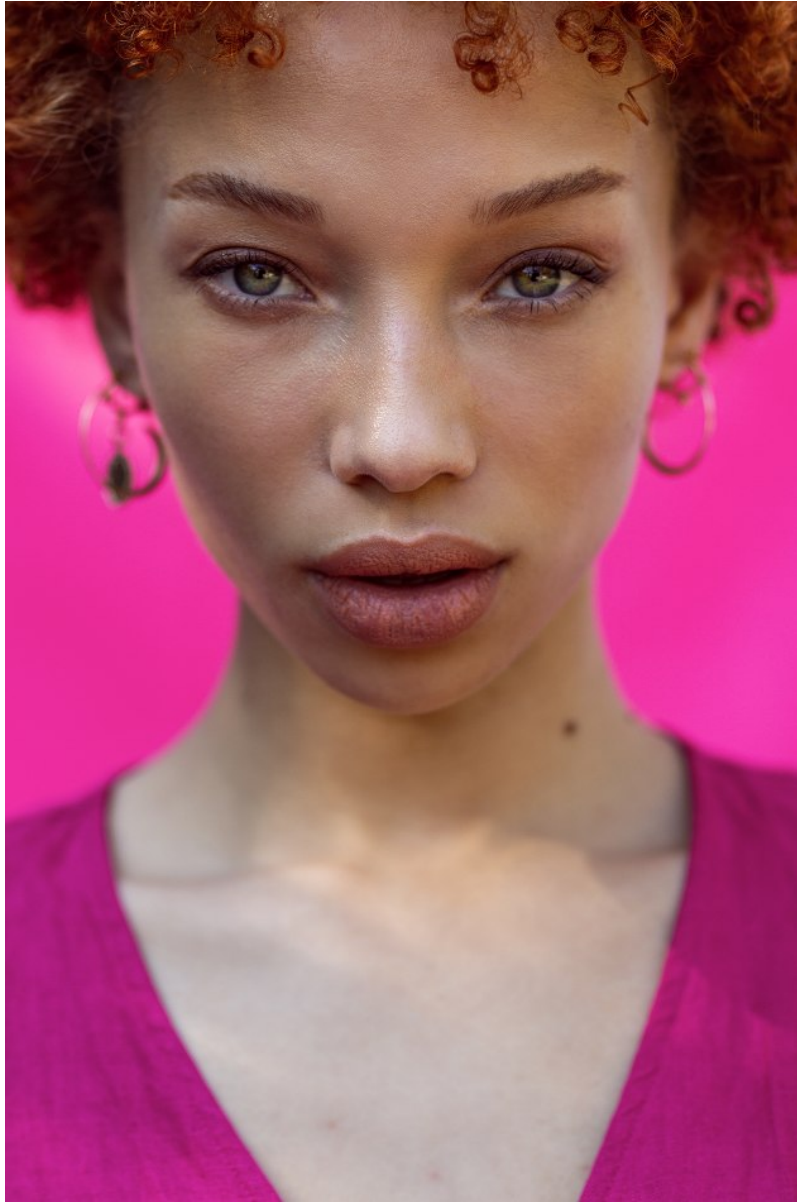

BOSS MODELS

JOHANNESBURG

ANKE GABLER

Height: 168cm Bust: 87cm Waist: 63cm Hips: 92cm Shoe: 6 UK Hair: Blonde Eyes: Green

BOSS MODELS

JOHANNESBURG

ANKE GABLER

Height: 168cm Bust: 87cm Waist: 63cm Hips: 92cm Shoe: 6 UK Hair: Blonde Eyes: Green