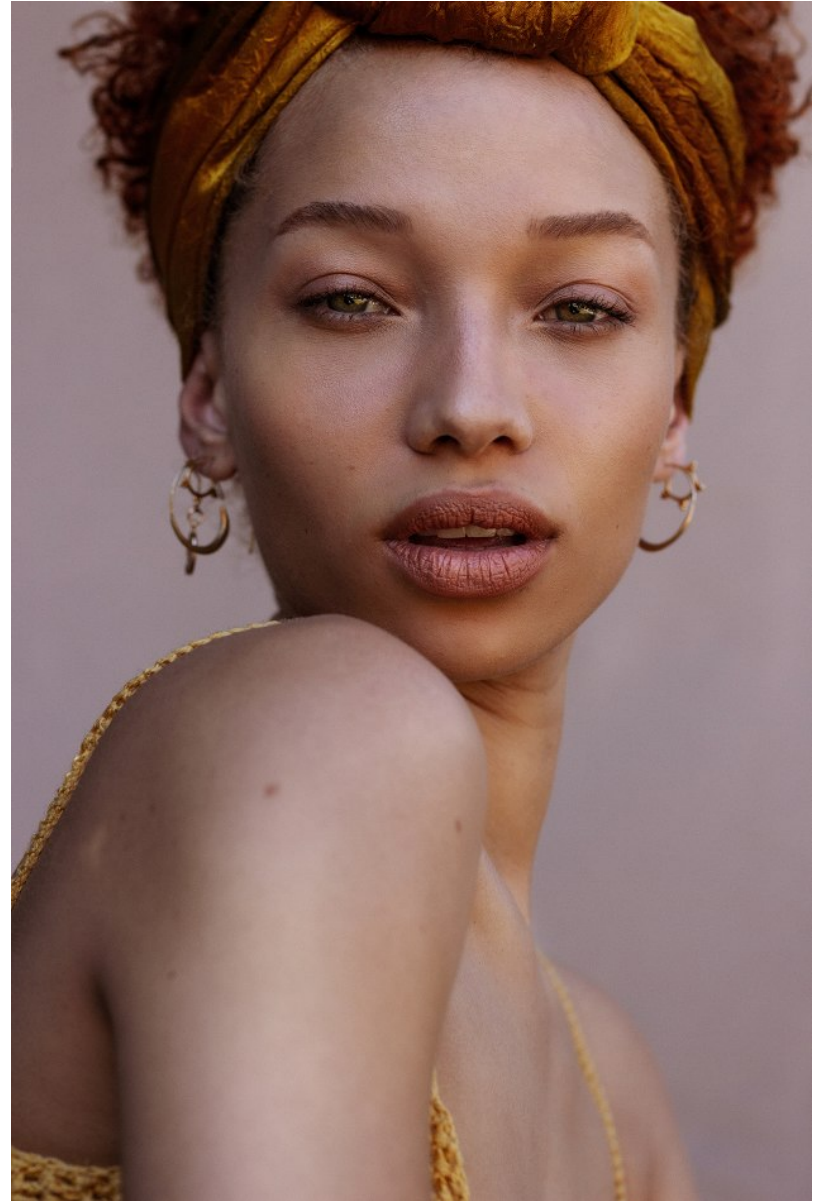

BOSS MODELS

JOHANNESBURG

ANKE GABLER

Height: 168cm Bust: 87cm Waist: 63cm Hips: 92cm Shoe: 6 UK Hair: Blonde Eyes: Green