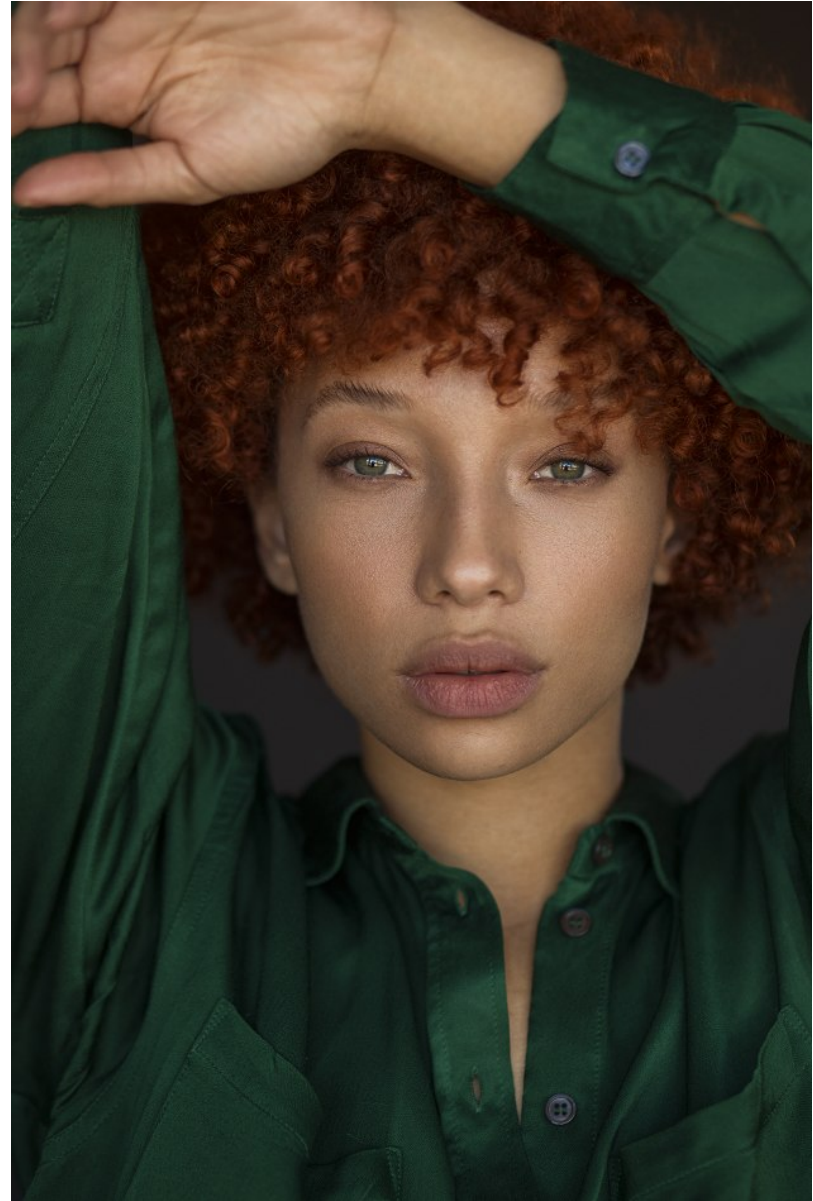

BOSS MODELS

JOHANNESBURG

ANKE GABLER

Height: 168cm Bust: 87cm Waist: 63cm Hips: 92cm Shoe: 6 UK Hair: Blonde Eyes: Green

BOSS MODELS

JOHANNESBURG

ANKE GABLER

Height: 168cm Bust: 87cm Waist: 63cm Hips: 92cm Shoe: 6 UK Hair: Blonde Eyes: Green