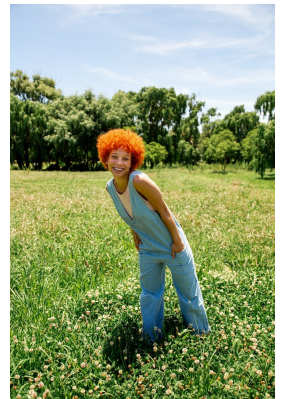

# BOSS MODELS

JOHANNESBURG

ANKE GABLER

Height: 168cm Bust: 87cm Waist: 63cm Hips: 92cm Shoe: 6 UK Hair: Blonde Eyes: Green