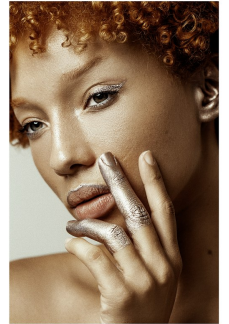

BOSS MODELS

JOHANNESBURG

ANKE GABLER

Height: 168cm Bust: 87cm Waist: 63cm Hips: 92cm Shoe: 6 UK Hair: Blonde Eyes: Green

BOSS MODELS

JOHANNESBURG

ANKE GABLER

Height: 168cm Bust: 87cm Waist: 63cm Hips: 92cm Shoe: 6 UK Hair: Blonde Eyes: Green

BOSS MODELS

JOHANNESBURG

ANKE GABLER

Height: 168cm Bust: 87cm Waist: 63cm Hips: 92cm Shoe: 6 UK Hair: Blonde Eyes: Green