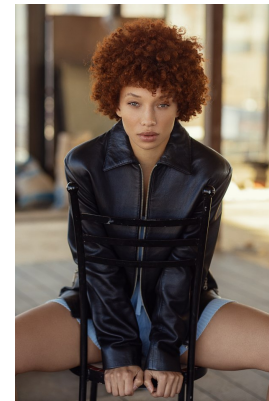

# BOSS MODELS

JOHANNESBURG

ANKE GABLER

Height: 168cm Bust: 87cm Waist: 63cm Hips: 92cm Shoe: 6 UK Hair: Blonde Eyes: Green