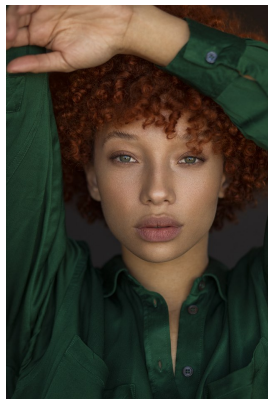

BOSS MODELS

JOHANNESBURG

ANKE GABLER

Height: 168cm Bust: 87cm Waist: 63cm Hips: 92cm Shoe: 6 UK Hair: Blonde Eyes: Green

BOSS MODELS

JOHANNESBURG

ANKE GABLER

Height: 168cm Bust: 87cm Waist: 63cm Hips: 92cm Shoe: 6 UK Hair: Blonde Eyes: Green

BOSS MODELS

JOHANNESBURG

ANKE GABLER

Height: 168cm Bust: 87cm Waist: 63cm Hips: 92cm Shoe: 6 UK Hair: Blonde Eyes: Green