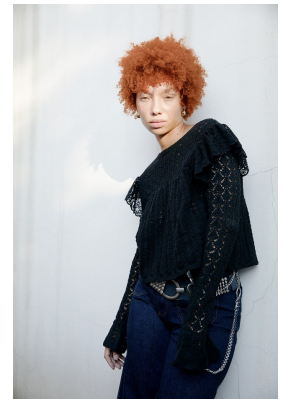

# BOSS MODELS

JOHANNESBURG

ANKE GABLER

Height: 168cm Bust: 87cm Waist: 63cm Hips: 92cm Shoe: 6 UK Hair: Blonde Eyes: Green