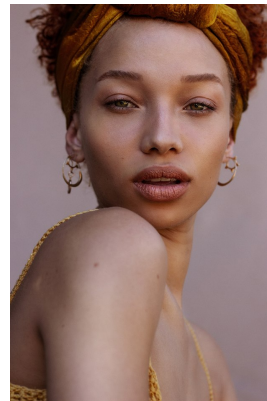

# BOSS MODELS

JOHANNESBURG

ANKE GABLER

Height: 168cm Bust: 87cm Waist: 63cm Hips: 92cm Shoe: 6 UK Hair: Blonde Eyes: Green