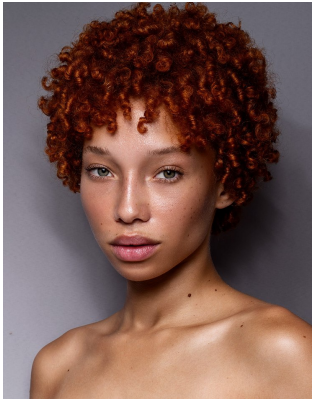

BOSS MODELS

JOHANNESBURG

ANKE GABLER

Height: 168cm Bust: 87cm Waist: 63cm Hips: 92cm Shoe: 6 UK Hair: Blonde Eyes: Green

BOSS MODELS

JOHANNESBURG

ANKE GABLER

Height: 168cm Bust: 87cm Waist: 63cm Hips: 92cm Shoe: 6 UK Hair: Blonde Eyes: Green

BOSS MODELS

JOHANNESBURG

ANKE GABLER

Height: 168cm Bust: 87cm Waist: 63cm Hips: 92cm Shoe: 6 UK Hair: Blonde Eyes: Green