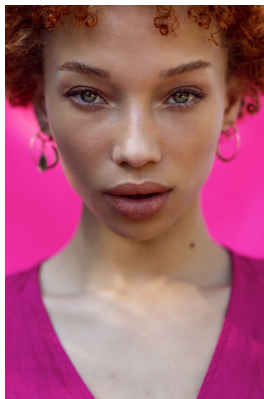

# BOSS MODELS

JOHANNESBURG

ANKE GABLER

Height: 168cm Bust: 87cm Waist: 63cm Hips: 92cm Shoe: 6 UK Hair: Blonde Eyes: Green