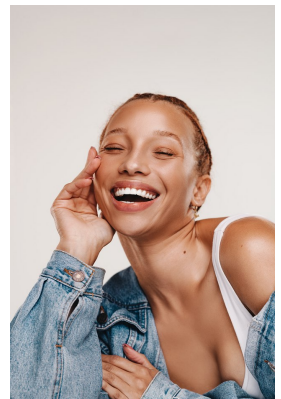

# BOSS MODELS

JOHANNESBURG

ANKE GABLER

Height: 168cm Bust: 87cm Waist: 63cm Hips: 92cm Shoe: 6 UK Hair: Blonde Eyes: Green