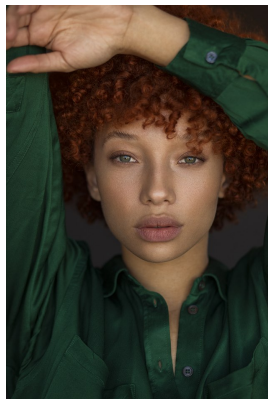

# BOSS MODELS

JOHANNESBURG

ANKE GABLER

Height: 168cm Bust: 87cm Waist: 63cm Hips: 92cm Shoe: 6 UK Hair: Blonde Eyes: Green