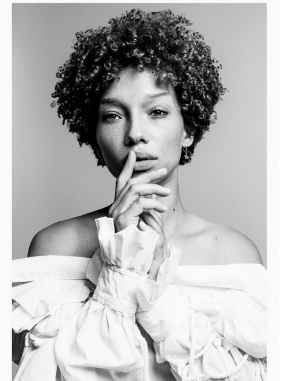

BOSS MODELS

JOHANNESBURG

ANKE GABLER

Height: 168cm Bust: 87cm Waist: 63cm Hips: 92cm Shoe: 6 UK Hair: Blonde Eyes: Green

BOSS MODELS

JOHANNESBURG

ANKE GABLER

Height: 168cm Bust: 87cm Waist: 63cm Hips: 92cm Shoe: 6 UK Hair: Blonde Eyes: Green

BOSS MODELS

JOHANNESBURG

ANKE GABLER

Height: 168cm Bust: 87cm Waist: 63cm Hips: 92cm Shoe: 6 UK Hair: Blonde Eyes: Green