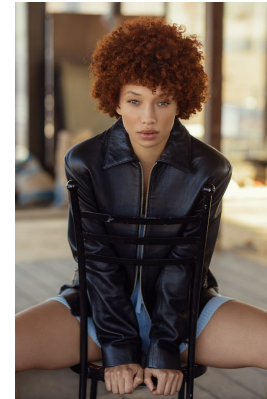

BOSS MODELS

JOHANNESBURG

ANKE GABLER

Height: 168cm Bust: 87cm Waist: 63cm Hips: 92cm Shoe: 6 UK Hair: Blonde Eyes: Green

BOSS MODELS

JOHANNESBURG

ANKE GABLER

Height: 168cm Bust: 87cm Waist: 63cm Hips: 92cm Shoe: 6 UK Hair: Blonde Eyes: Green

BOSS MODELS

JOHANNESBURG

ANKE GABLER

Height: 168cm Bust: 87cm Waist: 63cm Hips: 92cm Shoe: 6 UK Hair: Blonde Eyes: Green