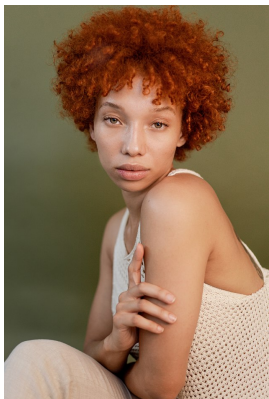

# BOSS MODELS

JOHANNESBURG

ANKE GABLER

Height: 168cm Bust: 87cm Waist: 63cm Hips: 92cm Shoe: 6 UK Hair: Blonde Eyes: Green