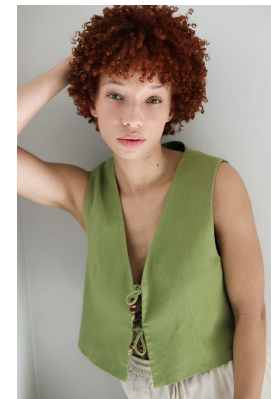

# BOSS MODELS

JOHANNESBURG

ANKE GABLER

Height: 168cm Bust: 87cm Waist: 63cm Hips: 92cm Shoe: 6 UK Hair: Blonde Eyes: Green