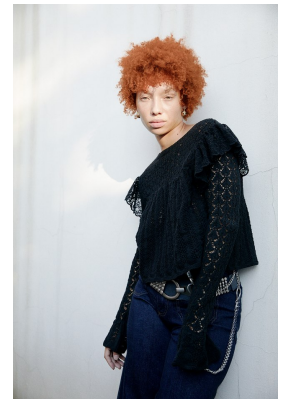

BOSS MODELS

JOHANNESBURG

ANKE GABLER

Height: 168cm Bust: 87cm Waist: 63cm Hips: 92cm Shoe: 6 UK Hair: Blonde Eyes: Green

BOSS MODELS

JOHANNESBURG

ANKE GABLER

Height: 168cm Bust: 87cm Waist: 63cm Hips: 92cm Shoe: 6 UK Hair: Blonde Eyes: Green

BOSS MODELS

JOHANNESBURG

ANKE GABLER

Height: 168cm Bust: 87cm Waist: 63cm Hips: 92cm Shoe: 6 UK Hair: Blonde Eyes: Green