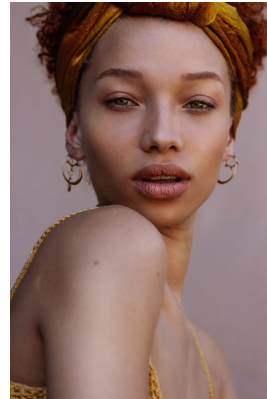

BOSS MODELS

JOHANNESBURG

ANKE GABLER

Height: 168cm Bust: 87cm Waist: 63cm Hips: 92cm Shoe: 6 UK Hair: Blonde Eyes: Green

BOSS MODELS

JOHANNESBURG

ANKE GABLER

Height: 168cm Bust: 87cm Waist: 63cm Hips: 92cm Shoe: 6 UK Hair: Blonde Eyes: Green

BOSS MODELS

JOHANNESBURG

ANKE GABLER

Height: 168cm Bust: 87cm Waist: 63cm Hips: 92cm Shoe: 6 UK Hair: Blonde Eyes: Green