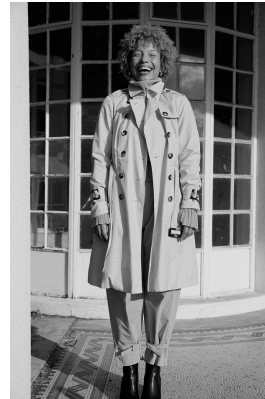

# BOSS MODELS

JOHANNESBURG

ANKE GABLER

Height: 168cm Bust: 87cm Waist: 63cm Hips: 92cm Shoe: 6 UK Hair: Blonde Eyes: Green