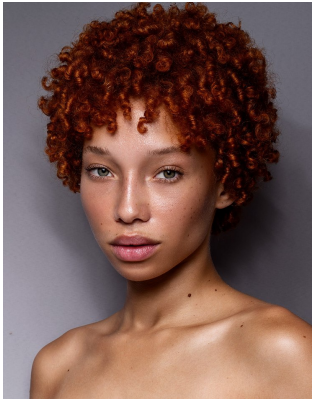

# BOSS MODELS

JOHANNESBURG

ANKE GABLER

Height: 168cm Bust: 87cm Waist: 63cm Hips: 92cm Shoe: 6 UK Hair: Blonde Eyes: Green