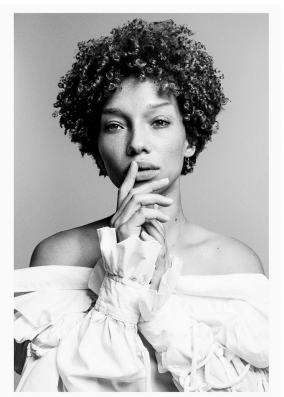

# BOSS MODELS

JOHANNESBURG

ANKE GABLER

Height: 168cm Bust: 87cm Waist: 63cm Hips: 92cm Shoe: 6 UK Hair: Blonde Eyes: Green