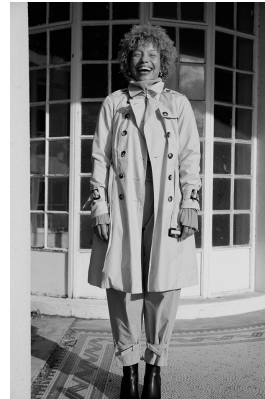

BOSS MODELS

JOHANNESBURG

ANKE GABLER

Height: 168cm Bust: 87cm Waist: 63cm Hips: 92cm Shoe: 6 UK Hair: Blonde Eyes: Green

BOSS MODELS

JOHANNESBURG

ANKE GABLER

Height: 168cm Bust: 87cm Waist: 63cm Hips: 92cm Shoe: 6 UK Hair: Blonde Eyes: Green

BOSS MODELS

JOHANNESBURG

ANKE GABLER

Height: 168cm Bust: 87cm Waist: 63cm Hips: 92cm Shoe: 6 UK Hair: Blonde Eyes: Green