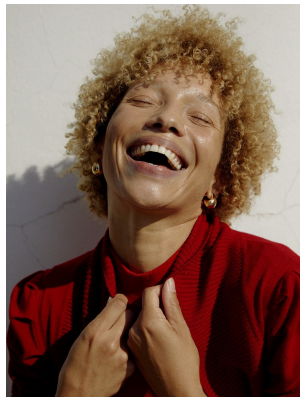

# BOSS MODELS

JOHANNESBURG

ANKE GABLER

Height: 168cm Bust: 87cm Waist: 63cm Hips: 92cm Shoe: 6 UK Hair: Blonde Eyes: Green