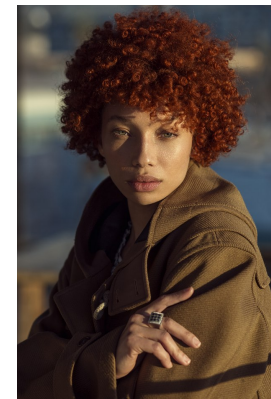

# BOSS MODELS

JOHANNESBURG

ANKE GABLER

Height: 168cm Bust: 87cm Waist: 63cm Hips: 92cm Shoe: 6 UK Hair: Blonde Eyes: Green