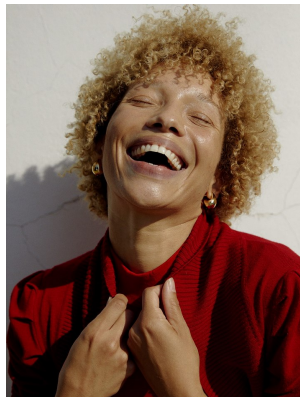

BOSS MODELS

JOHANNESBURG

ANKE GABLER

Height: 168cm Bust: 87cm Waist: 63cm Hips: 92cm Shoe: 6 UK Hair: Blonde Eyes: Green

BOSS MODELS

JOHANNESBURG

ANKE GABLER

Height: 168cm Bust: 87cm Waist: 63cm Hips: 92cm Shoe: 6 UK Hair: Blonde Eyes: Green

BOSS MODELS

JOHANNESBURG

ANKE GABLER

Height: 168cm Bust: 87cm Waist: 63cm Hips: 92cm Shoe: 6 UK Hair: Blonde Eyes: Green