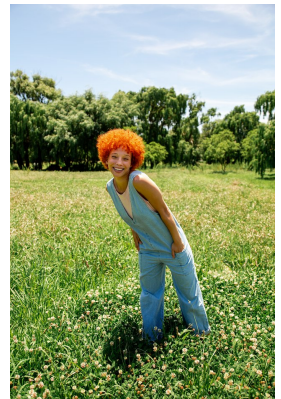

BOSS MODELS

JOHANNESBURG

ANKE GABLER

Height: 168cm Bust: 87cm Waist: 63cm Hips: 92cm Shoe: 6 UK Hair: Blonde Eyes: Green

BOSS MODELS

JOHANNESBURG

ANKE GABLER

Height: 168cm Bust: 87cm Waist: 63cm Hips: 92cm Shoe: 6 UK Hair: Blonde Eyes: Green

BOSS MODELS

JOHANNESBURG

ANKE GABLER

Height: 168cm Bust: 87cm Waist: 63cm Hips: 92cm Shoe: 6 UK Hair: Blonde Eyes: Green