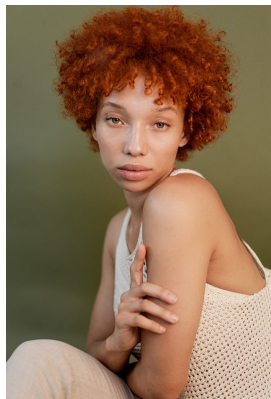

BOSS MODELS

JOHANNESBURG

ANKE GABLER

Height: 168cm Bust: 87cm Waist: 63cm Hips: 92cm Shoe: 6 UK Hair: Blonde Eyes: Green

BOSS MODELS

JOHANNESBURG

ANKE GABLER

Height: 168cm Bust: 87cm Waist: 63cm Hips: 92cm Shoe: 6 UK Hair: Blonde Eyes: Green

BOSS MODELS

JOHANNESBURG

ANKE GABLER

Height: 168cm Bust: 87cm Waist: 63cm Hips: 92cm Shoe: 6 UK Hair: Blonde Eyes: Green