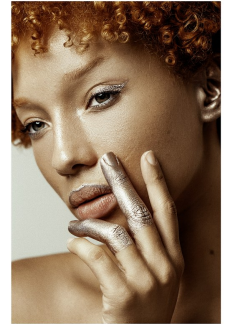

# BOSS MODELS

JOHANNESBURG

ANKE GABLER

Height: 168cm Bust: 87cm Waist: 63cm Hips: 92cm Shoe: 6 UK Hair: Blonde Eyes: Green