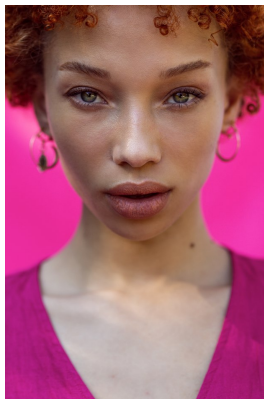

BOSS MODELS

JOHANNESBURG

ANKE GABLER

Height: 168cm Bust: 87cm Waist: 63cm Hips: 92cm Shoe: 6 UK Hair: Blonde Eyes: Green

BOSS MODELS

JOHANNESBURG

ANKE GABLER

Height: 168cm Bust: 87cm Waist: 63cm Hips: 92cm Shoe: 6 UK Hair: Blonde Eyes: Green

BOSS MODELS

JOHANNESBURG

ANKE GABLER

Height: 168cm Bust: 87cm Waist: 63cm Hips: 92cm Shoe: 6 UK Hair: Blonde Eyes: Green