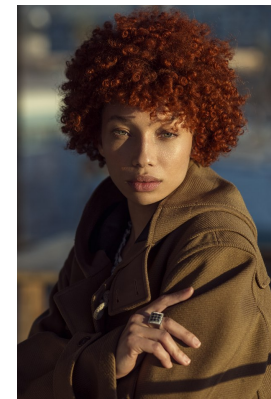

BOSS MODELS

JOHANNESBURG

ANKE GABLER

Height: 168cm Bust: 87cm Waist: 63cm Hips: 92cm Shoe: 6 UK Hair: Blonde Eyes: Green

BOSS MODELS

JOHANNESBURG

ANKE GABLER

Height: 168cm Bust: 87cm Waist: 63cm Hips: 92cm Shoe: 6 UK Hair: Blonde Eyes: Green

BOSS MODELS

JOHANNESBURG

ANKE GABLER

Height: 168cm Bust: 87cm Waist: 63cm Hips: 92cm Shoe: 6 UK Hair: Blonde Eyes: Green