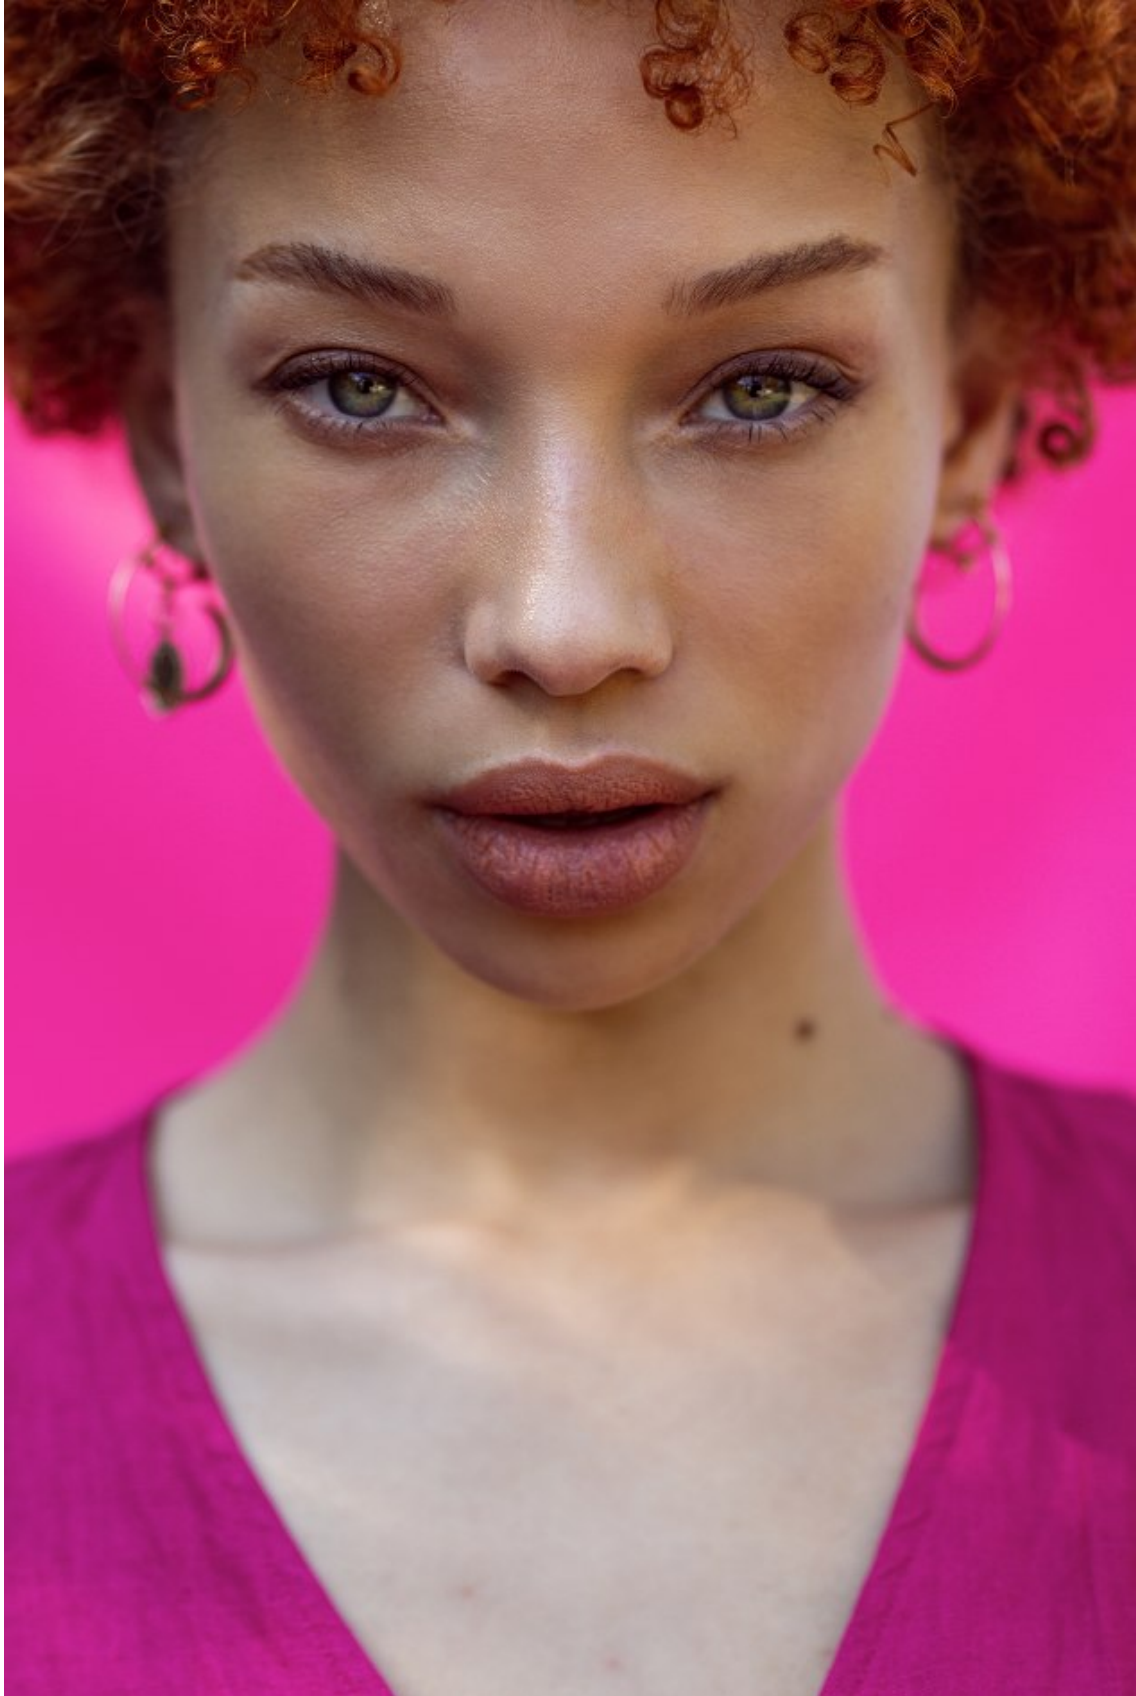

ANKE GABLER

BOSS MODELS

JOHANNESBURG

ANKE GABLER

Height: 168cm Bust: 87cm Waist: 63cm Hips: 92cm Shoe: 6 UK Hair: Blonde Eyes: Green