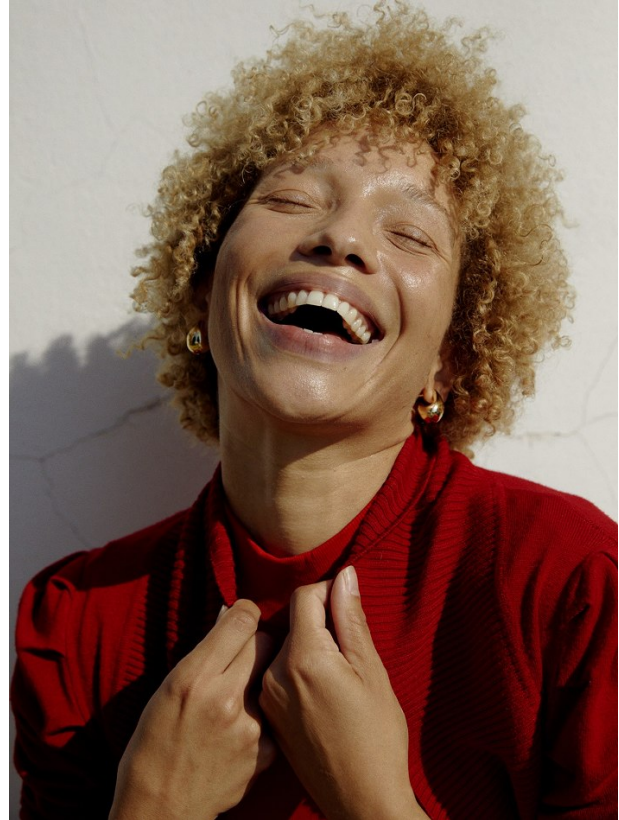

BOSS MODELS

JOHANNESBURG

ANKE GABLER

Height: 168cm Bust: 87cm Waist: 63cm Hips: 92cm Shoe: 6 UK Hair: Blonde Eyes: Green

BOSS MODELS

JOHANNESBURG

ANKE GABLER

Height: 168cm Bust: 87cm Waist: 63cm Hips: 92cm Shoe: 6 UK Hair: Blonde Eyes: Green