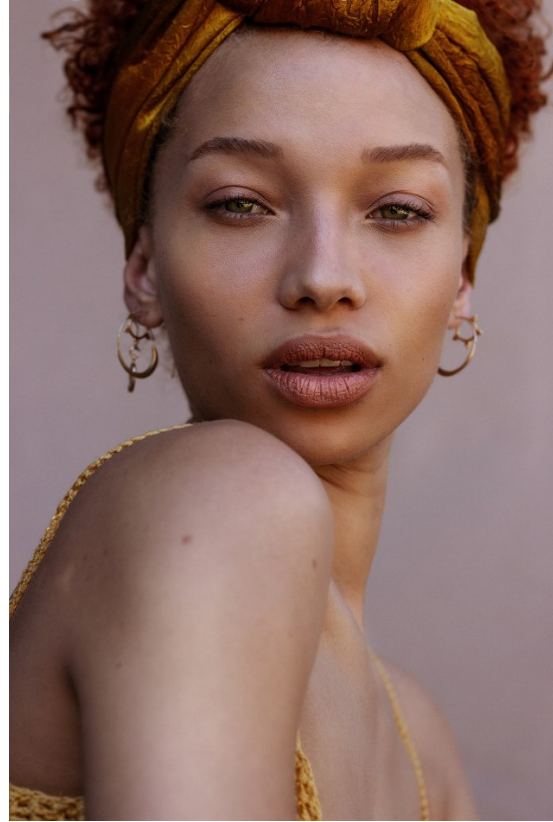

BOSS MODELS

JOHANNESBURG

ANKE GABLER

Height: 168cm Bust: 87cm Waist: 63cm Hips: 92cm Shoe: 6 UK Hair: Blonde Eyes: Green