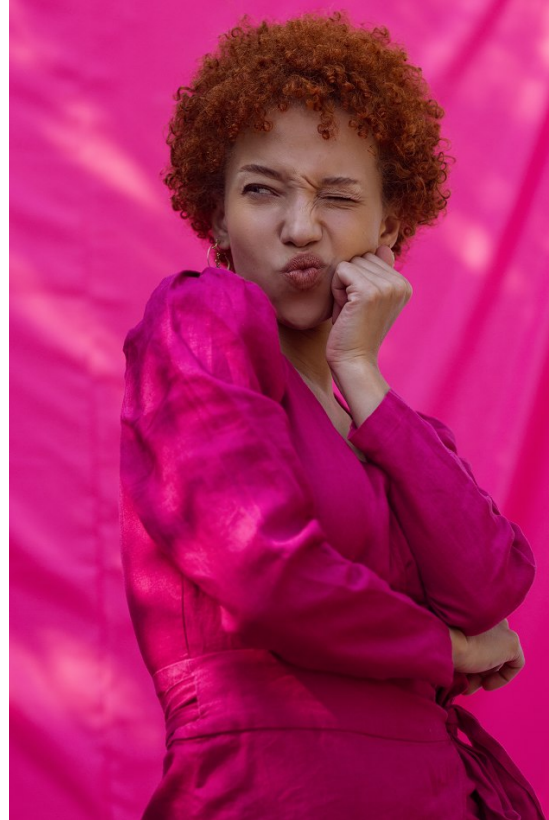

BOSS MODELS

JOHANNESBURG

ANKE GABLER

Height: 168cm Bust: 87cm Waist: 63cm Hips: 92cm Shoe: 6 UK Hair: Blonde Eyes: Green