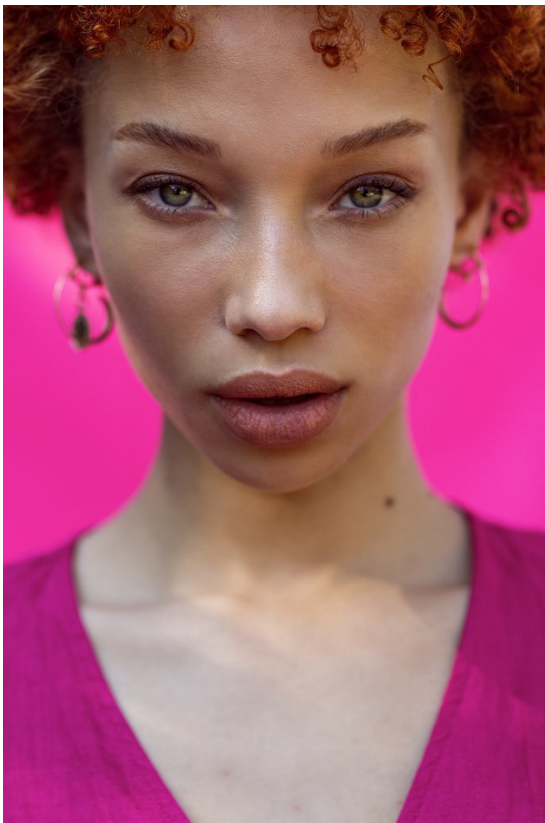

BOSS MODELS

JOHANNESBURG

ANKE GABLER

Height: 168cm Bust: 87cm Waist: 63cm Hips: 92cm Shoe: 6 UK Hair: Blonde Eyes: Green