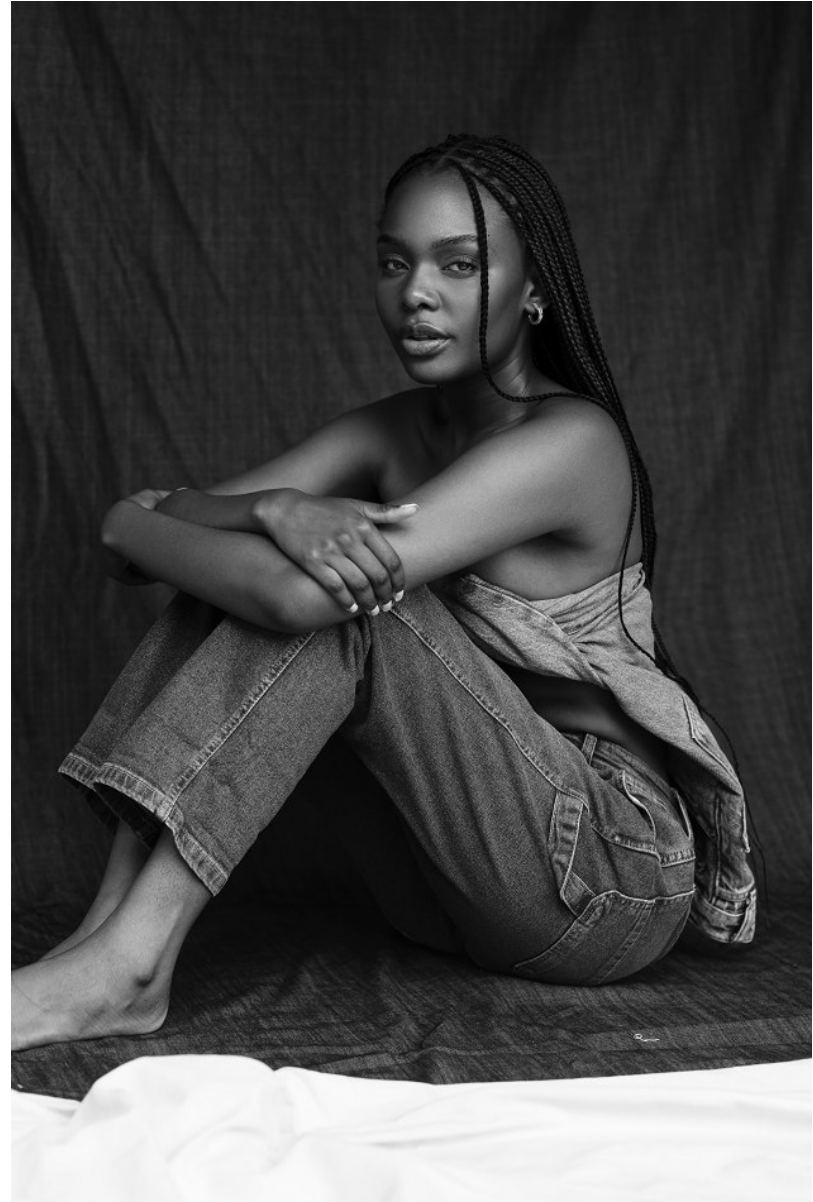

BOSS MODELS

JOHANNESBURG

KARABO LEGODI

Height: 175cm Bust: 84cm Waist: 67cm Hips: 100cm Shoe: 6 UK Hair: Black Eyes: Brown

BOSS MODELS

JOHANNESBURG

KARABO LEGODI

Height: 175cm Bust: 84cm Waist: 67cm Hips: 100cm Shoe: 6 UK Hair: Black Eyes: Brown