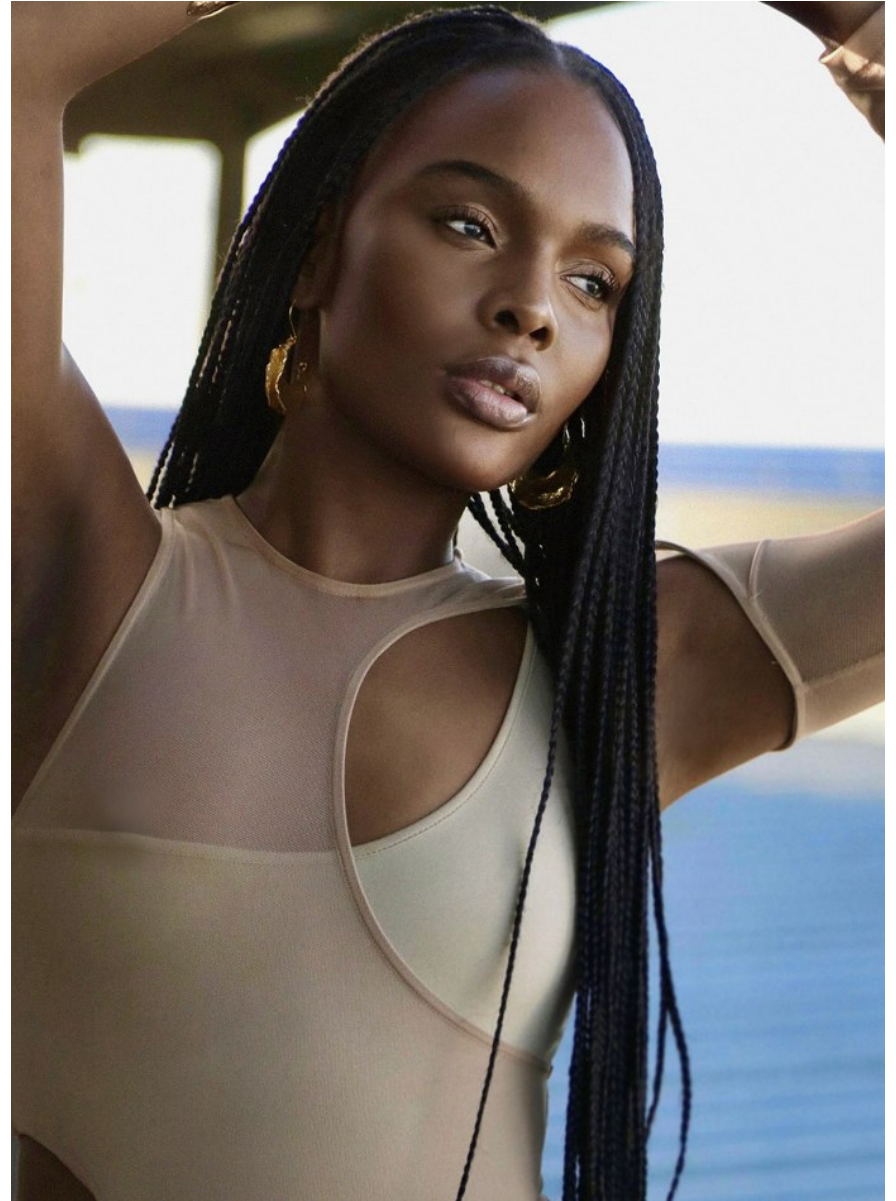

BOSS MODELS

JOHANNESBURG

Height: 175cm Bust: 84cm Waist: 67cm Hips: 100cm Shoe: 6 UK Hair: Black Eyes: Brown