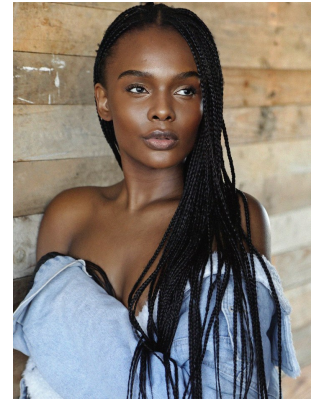

BOSS MODELS

JOHANNESBURG

KARABO LEGODI

Height: 175cm Bust: 84cm Waist: 67cm Hips: 100cm Shoe: 6 UK Hair: Black Eyes: Brown

BOSS MODELS

JOHANNESBURG

KARABO LEGODI

Height: 175cm Bust: 84cm Waist: 67cm Hips: 100cm Shoe: 6 UK Hair: Black Eyes: Brown

BOSS MODELS

JOHANNESBURG

KARABO LEGODI

Height: 175cm Bust: 84cm Waist: 67cm Hips: 100cm Shoe: 6 UK Hair: Black Eyes: Brown