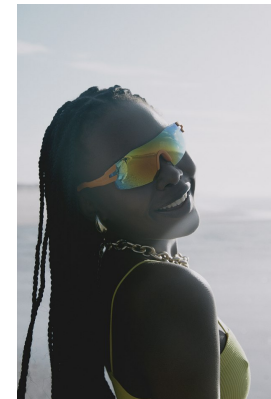

BOSS MODELS

JOHANNESBURG

KARABO LEGODI

Height: 175cm Bust: 84cm Waist: 67cm Hips: 100cm Shoe: 6 UK Hair: Black Eyes: Brown

BOSS MODELS

JOHANNESBURG

KARABO LEGODI

Height: 175cm Bust: 84cm Waist: 67cm Hips: 100cm Shoe: 6 UK Hair: Black Eyes: Brown

BOSS MODELS

JOHANNESBURG

KARABO LEGODI

Height: 175cm Bust: 84cm Waist: 67cm Hips: 100cm Shoe: 6 UK Hair: Black Eyes: Brown