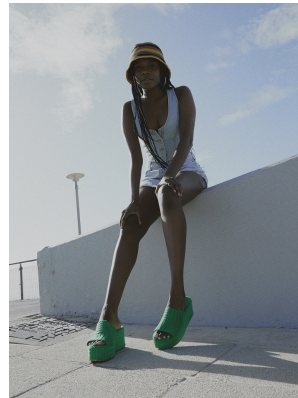

BOSS MODELS

JOHANNESBURG

KARABO LEGODI

Height: 175cm Bust: 84cm Waist: 67cm Hips: 100cm Shoe: 6 UK Hair: Black Eyes: Brown

BOSS MODELS

JOHANNESBURG

KARABO LEGODI

Height: 175cm Bust: 84cm Waist: 67cm Hips: 100cm Shoe: 6 UK Hair: Black Eyes: Brown

BOSS MODELS

JOHANNESBURG

KARABO LEGODI

Height: 175cm Bust: 84cm Waist: 67cm Hips: 100cm Shoe: 6 UK Hair: Black Eyes: Brown