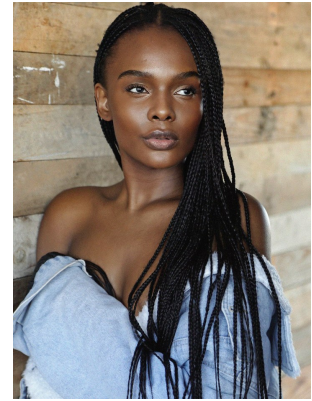

## KARABO LEGODI

Height: 175cm Bust: 84cm Waist: 67cm Hips: 100cm Shoe: 6 UK Hair: Black Eyes: Brown