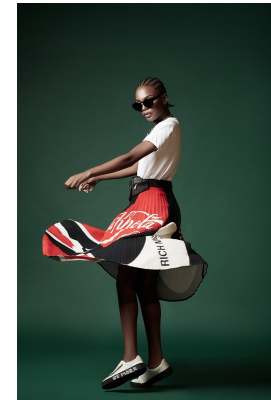

BOSS MODELS

JOHANNESBURG

KARABO LEGODI

Height: 175cm Bust: 84cm Waist: 67cm Hips: 100cm Shoe: 6 UK Hair: Black Eyes: Brown

BOSS MODELS

JOHANNESBURG

KARABO LEGODI

Height: 175cm Bust: 84cm Waist: 67cm Hips: 100cm Shoe: 6 UK Hair: Black Eyes: Brown

BOSS MODELS

JOHANNESBURG

KARABO LEGODI

Height: 175cm Bust: 84cm Waist: 67cm Hips: 100cm Shoe: 6 UK Hair: Black Eyes: Brown