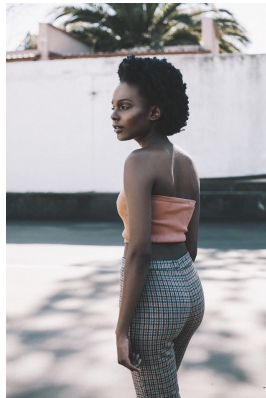

BOSS MODELS

JOHANNESBURG

KARABO LEGODI

Height: 175cm Bust: 84cm Waist: 67cm Hips: 100cm Shoe: 6 UK Hair: Black Eyes: Brown