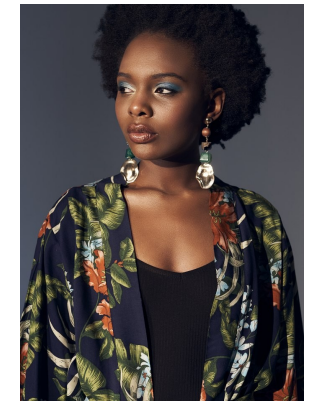

BOSS MODELS

JOHANNESBURG

KARABO LEGODI

Height: 175cm Bust: 84cm Waist: 67cm Hips: 100cm Shoe: 6 UK Hair: Black Eyes: Brown

BOSS MODELS

JOHANNESBURG

KARABO LEGODI

Height: 175cm Bust: 84cm Waist: 67cm Hips: 100cm Shoe: 6 UK Hair: Black Eyes: Brown

BOSS MODELS

JOHANNESBURG

KARABO LEGODI

Height: 175cm Bust: 84cm Waist: 67cm Hips: 100cm Shoe: 6 UK Hair: Black Eyes: Brown