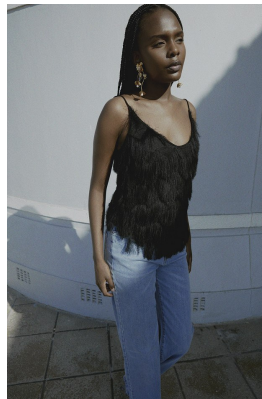

BOSS MODELS

JOHANNESBURG

KARABO LEGODI

Height: 175cm Bust: 84cm Waist: 67cm Hips: 100cm Shoe: 6 UK Hair: Black Eyes: Brown

BOSS MODELS

JOHANNESBURG

KARABO LEGODI

Height: 175cm Bust: 84cm Waist: 67cm Hips: 100cm Shoe: 6 UK Hair: Black Eyes: Brown

BOSS MODELS

JOHANNESBURG

KARABO LEGODI

Height: 175cm Bust: 84cm Waist: 67cm Hips: 100cm Shoe: 6 UK Hair: Black Eyes: Brown