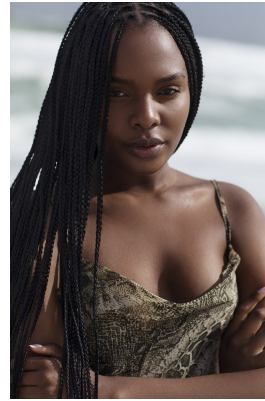

## KARABO LEGODI

Height: 175cm Bust: 84cm Waist: 67cm Hips: 100cm Shoe: 6 UK Hair: Black Eyes: Brown