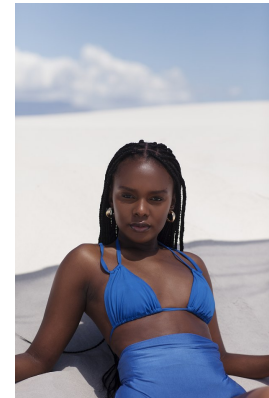

BOSS MODELS

JOHANNESBURG

KARABO LEGODI

Height: 175cm Bust: 84cm Waist: 67cm Hips: 100cm Shoe: 6 UK Hair: Black Eyes: Brown

BOSS MODELS

JOHANNESBURG

KARABO LEGODI

Height: 175cm Bust: 84cm Waist: 67cm Hips: 100cm Shoe: 6 UK Hair: Black Eyes: Brown

BOSS MODELS

JOHANNESBURG

KARABO LEGODI

Height: 175cm Bust: 84cm Waist: 67cm Hips: 100cm Shoe: 6 UK Hair: Black Eyes: Brown