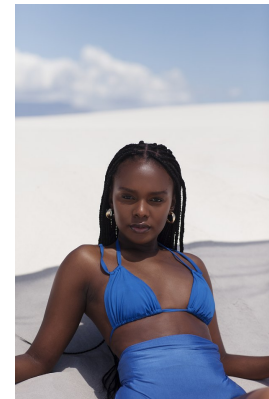

# BOSS MODELS

JOHANNESBURG

## KARABO LEGODI

Height: 175cm Bust: 84cm Waist: 67cm Hips: 100cm Shoe: 6 UK Hair: Black Eyes: Brown