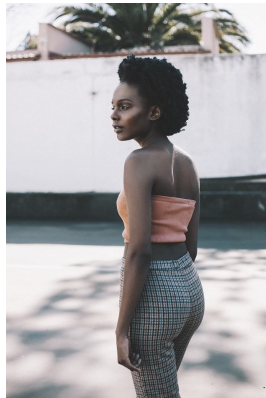

BOSS MODELS

JOHANNESBURG

KARABO LEGODI

Height: 175cm Bust: 84cm Waist: 67cm Hips: 100cm Shoe: 6 UK Hair: Black Eyes: Brown

BOSS MODELS

JOHANNESBURG

KARABO LEGODI

Height: 175cm Bust: 84cm Waist: 67cm Hips: 100cm Shoe: 6 UK Hair: Black Eyes: Brown

BOSS MODELS

JOHANNESBURG

KARABO LEGODI

Height: 175cm Bust: 84cm Waist: 67cm Hips: 100cm Shoe: 6 UK Hair: Black Eyes: Brown