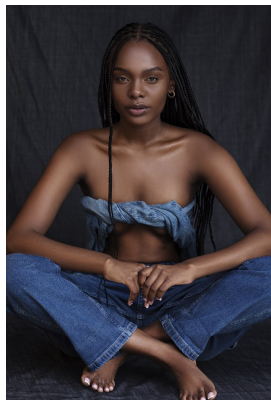

## KARABO LEGODI

Height: 175cm Bust: 84cm Waist: 67cm Hips: 100cm Shoe: 6 UK Hair: Black Eyes: Brown