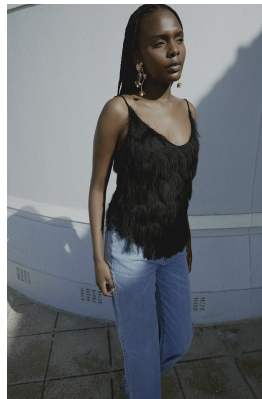

# BOSS MODELS

JOHANNESBURG

## KARABO LEGODI

Height: 175cm Bust: 84cm Waist: 67cm Hips: 100cm Shoe: 6 UK Hair: Black Eyes: Brown