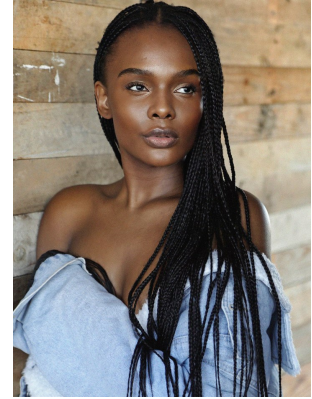

BOSS MODELS

JOHANNESBURG

KARABO LEGODI

Height: 175cm Bust: 84cm Waist: 67cm Hips: 100cm Shoe: 6 UK Hair: Black Eyes: Brown

BOSS MODELS

JOHANNESBURG

KARABO LEGODI

Height: 175cm Bust: 84cm Waist: 67cm Hips: 100cm Shoe: 6 UK Hair: Black Eyes: Brown

BOSS MODELS

JOHANNESBURG

KARABO LEGODI

Height: 175cm Bust: 84cm Waist: 67cm Hips: 100cm Shoe: 6 UK Hair: Black Eyes: Brown