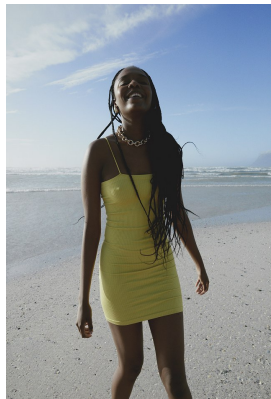

## KARABO LEGODI

Height: 175cm Bust: 84cm Waist: 67cm Hips: 100cm Shoe: 6 UK Hair: Black Eyes: Brown