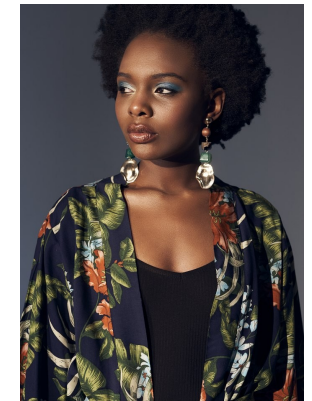

## KARABO LEGODI

Height: 175cm Bust: 84cm Waist: 67cm Hips: 100cm Shoe: 6 UK Hair: Black Eyes: Brown