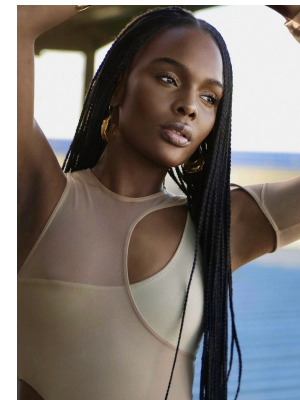

# BOSS MODELS

JOHANNESBURG

## KARABO LEGODI

Height: 175cm Bust: 84cm Waist: 67cm Hips: 100cm Shoe: 6 UK Hair: Black Eyes: Brown