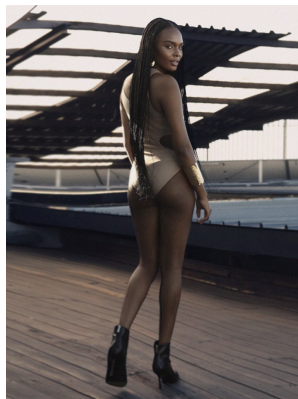

BOSS MODELS

JOHANNESBURG

KARABO LEGODI

Height: 175cm Bust: 84cm Waist: 67cm Hips: 100cm Shoe: 6 UK Hair: Black Eyes: Brown

BOSS MODELS

JOHANNESBURG

KARABO LEGODI

Height: 175cm Bust: 84cm Waist: 67cm Hips: 100cm Shoe: 6 UK Hair: Black Eyes: Brown

BOSS MODELS

JOHANNESBURG

KARABO LEGODI

Height: 175cm Bust: 84cm Waist: 67cm Hips: 100cm Shoe: 6 UK Hair: Black Eyes: Brown