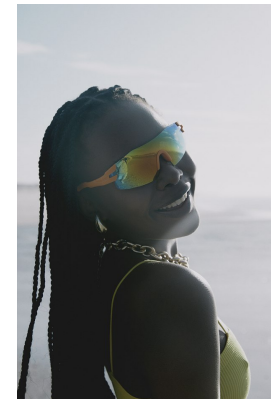

## KARABO LEGODI

Height: 175cm Bust: 84cm Waist: 67cm Hips: 100cm Shoe: 6 UK Hair: Black Eyes: Brown