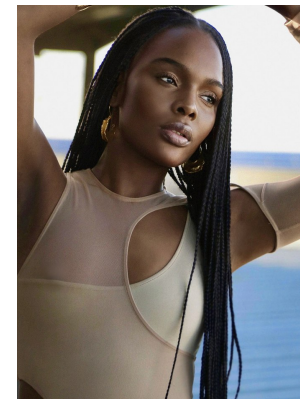

BOSS MODELS

JOHANNESBURG

KARABO LEGODI

Height: 175cm Bust: 84cm Waist: 67cm Hips: 100cm Shoe: 6 UK Hair: Black Eyes: Brown

BOSS MODELS

JOHANNESBURG

KARABO LEGODI

Height: 175cm Bust: 84cm Waist: 67cm Hips: 100cm Shoe: 6 UK Hair: Black Eyes: Brown

BOSS MODELS

JOHANNESBURG

KARABO LEGODI

Height: 175cm Bust: 84cm Waist: 67cm Hips: 100cm Shoe: 6 UK Hair: Black Eyes: Brown