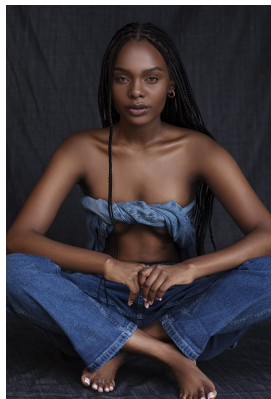

BOSS MODELS

JOHANNESBURG

KARABO LEGODI

Height: 175cm Bust: 84cm Waist: 67cm Hips: 100cm Shoe: 6 UK Hair: Black Eyes: Brown

BOSS MODELS

JOHANNESBURG

KARABO LEGODI

Height: 175cm Bust: 84cm Waist: 67cm Hips: 100cm Shoe: 6 UK Hair: Black Eyes: Brown

BOSS MODELS

JOHANNESBURG

KARABO LEGODI

Height: 175cm Bust: 84cm Waist: 67cm Hips: 100cm Shoe: 6 UK Hair: Black Eyes: Brown