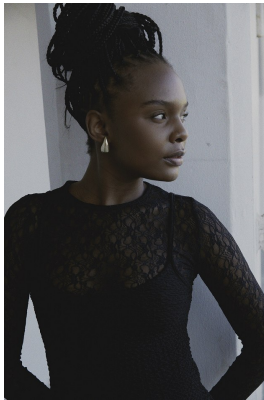

BOSS MODELS

JOHANNESBURG

KARABO LEGODI

Height: 175cm Bust: 84cm Waist: 67cm Hips: 100cm Shoe: 6 UK Hair: Black Eyes: Brown

BOSS MODELS

JOHANNESBURG

KARABO LEGODI

Height: 175cm Bust: 84cm Waist: 67cm Hips: 100cm Shoe: 6 UK Hair: Black Eyes: Brown

BOSS MODELS

JOHANNESBURG

KARABO LEGODI

Height: 175cm Bust: 84cm Waist: 67cm Hips: 100cm Shoe: 6 UK Hair: Black Eyes: Brown