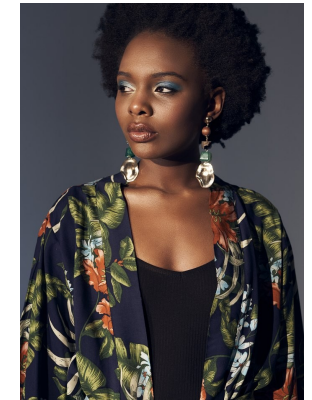

BOSS MODELS

JOHANNESBURG

KARABO LEGODI

Height: 175cm Bust: 84cm Waist: 67cm Hips: 100cm Shoe: 6 UK Hair: Black Eyes: Brown

BOSS MODELS

JOHANNESBURG

KARABO LEGODI

Height: 175cm Bust: 84cm Waist: 67cm Hips: 100cm Shoe: 6 UK Hair: Black Eyes: Brown

BOSS MODELS

JOHANNESBURG

KARABO LEGODI

Height: 175cm Bust: 84cm Waist: 67cm Hips: 100cm Shoe: 6 UK Hair: Black Eyes: Brown