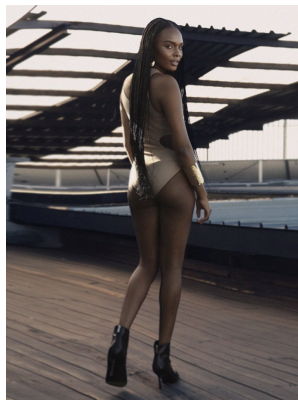

## KARABO LEGODI

Height: 175cm Bust: 84cm Waist: 67cm Hips: 100cm Shoe: 6 UK Hair: Black Eyes: Brown