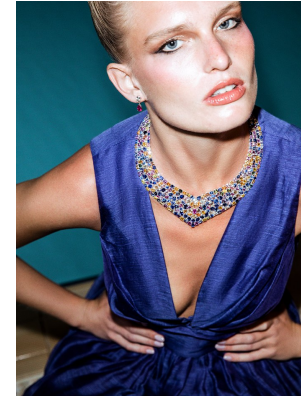

BOSS MODELS

JOHANNESBURG

MONIKA KWASNY

Height: 181cm Bust: 82cm Waist: 65cm Hips: 90cm Shoe: 6 UK Hair: Blonde Eyes: Blue

BOSS MODELS

JOHANNESBURG

MONIKA KWASNY

Height: 181cm Bust: 82cm Waist: 65cm Hips: 90cm Shoe: 6 UK Hair: Blonde Eyes: Blue

BOSS MODELS

JOHANNESBURG

MONIKA KWASNY

Height: 181cm Bust: 82cm Waist: 65cm Hips: 90cm Shoe: 6 UK Hair: Blonde Eyes: Blue