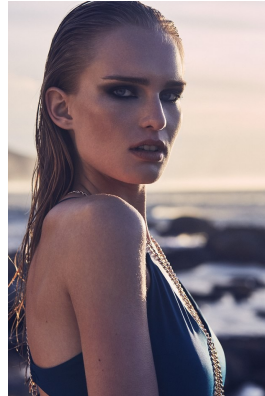

BOSS MODELS

JOHANNESBURG

MONIKA KWASNY

Height: 181cm Bust: 82cm Waist: 66cm Hips: 91cm Shoe: 6 UK Hair: Blonde Eyes: Blue

BOSS MODELS

JOHANNESBURG

MONIKA KWASNY

Height: 181cm Bust: 82cm Waist: 66cm Hips: 91cm Shoe: 6 UK Hair: Blonde Eyes: Blue

BOSS MODELS

JOHANNESBURG

MONIKA KWASNY

Height: 181cm Bust: 82cm Waist: 66cm Hips: 91cm Shoe: 6 UK Hair: Blonde Eyes: Blue