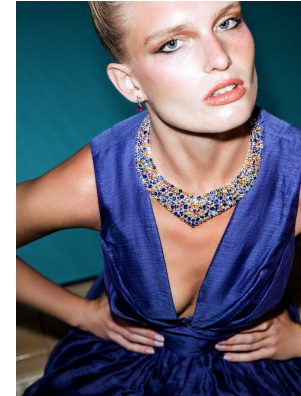

BOSS MODELS

JOHANNESBURG

MONIKA KWASNY

Height: 181cm Bust: 82cm Waist: 66cm Hips: 91cm Shoe: 6 UK Hair: Blonde Eyes: Blue

BOSS MODELS

JOHANNESBURG

MONIKA KWASNY

Height: 181cm Bust: 82cm Waist: 66cm Hips: 91cm Shoe: 6 UK Hair: Blonde Eyes: Blue

BOSS MODELS

JOHANNESBURG

MONIKA KWASNY

Height: 181cm Bust: 82cm Waist: 66cm Hips: 91cm Shoe: 6 UK Hair: Blonde Eyes: Blue