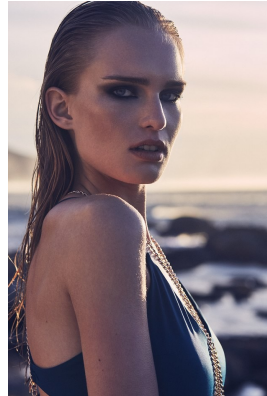

BOSS MODELS

JOHANNESBURG

MONIKA KWASNY

Height: 181cm Bust: 82cm Waist: 66cm Hips: 91cm Shoe: 6 UK Hair: Blonde Eyes: Blue

BOSS MODELS

JOHANNESBURG

MONIKA KWASNY

Height: 181cm Bust: 82cm Waist: 66cm Hips: 91cm Shoe: 6 UK Hair: Blonde Eyes: Blue

BOSS MODELS

JOHANNESBURG

MONIKA KWASNY

Height: 181cm Bust: 82cm Waist: 66cm Hips: 91cm Shoe: 6 UK Hair: Blonde Eyes: Blue