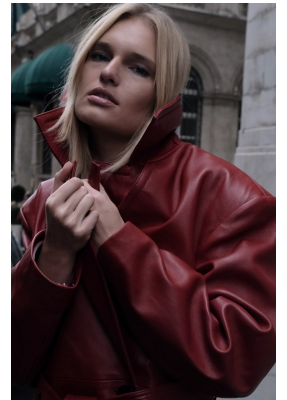

BOSS MODELS

JOHANNESBURG

MONIKA KWASNY

Height: 181cm Bust: 82cm Waist: 65cm Hips: 90cm Shoe: 6 UK Hair: Blonde Eyes: Blue

BOSS MODELS

JOHANNESBURG

MONIKA KWASNY

Height: 181cm Bust: 82cm Waist: 65cm Hips: 90cm Shoe: 6 UK Hair: Blonde Eyes: Blue

BOSS MODELS

JOHANNESBURG

MONIKA KWASNY

Height: 181cm Bust: 82cm Waist: 65cm Hips: 90cm Shoe: 6 UK Hair: Blonde Eyes: Blue