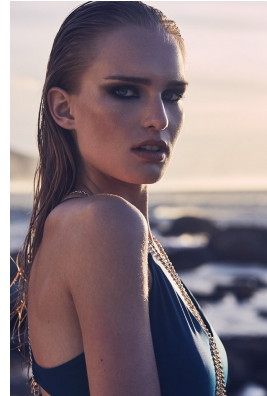

BOSS MODELS

JOHANNESBURG

MONIKA KWASNY

Height: 181cm Bust: 82cm Waist: 65cm Hips: 90cm Shoe: 6 UK Hair: Blonde Eyes: Blue

BOSS MODELS

JOHANNESBURG

MONIKA KWASNY

Height: 181cm Bust: 82cm Waist: 65cm Hips: 90cm Shoe: 6 UK Hair: Blonde Eyes: Blue

BOSS MODELS

JOHANNESBURG

MONIKA KWASNY

Height: 181cm Bust: 82cm Waist: 65cm Hips: 90cm Shoe: 6 UK Hair: Blonde Eyes: Blue