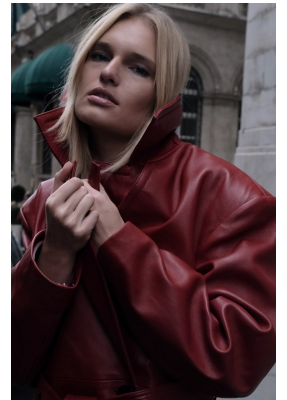

# BOSS MODELS

JOHANNESBURG

MONIKA KWASNY

Height: 181cm Bust: 82cm Waist: 65cm Hips: 90cm Shoe: 6 UK Hair: Blonde Eyes: Blue