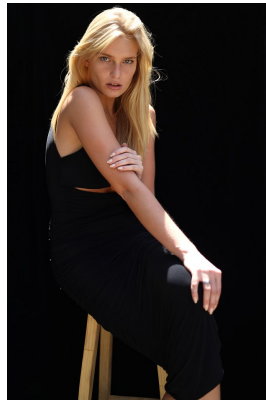

BOSS MODELS

JOHANNESBURG

MONIKA KWASNY

Height: 181cm Bust: 82cm Waist: 65cm Hips: 90cm Shoe: 6 UK Hair: Blonde Eyes: Blue

BOSS MODELS

JOHANNESBURG

MONIKA KWASNY

Height: 181cm Bust: 82cm Waist: 65cm Hips: 90cm Shoe: 6 UK Hair: Blonde Eyes: Blue

BOSS MODELS

JOHANNESBURG

MONIKA KWASNY

Height: 181cm Bust: 82cm Waist: 65cm Hips: 90cm Shoe: 6 UK Hair: Blonde Eyes: Blue