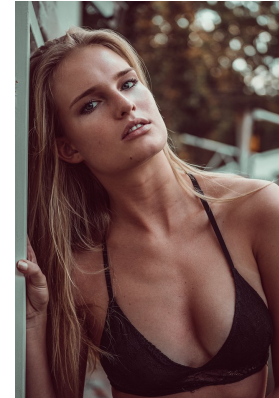

# BOSS MODELS

JOHANNESBURG

MONIKA KWASNY

Height: 181cm Bust: 82cm Waist: 65cm Hips: 90cm Shoe: 6 UK Hair: Blonde Eyes: Blue