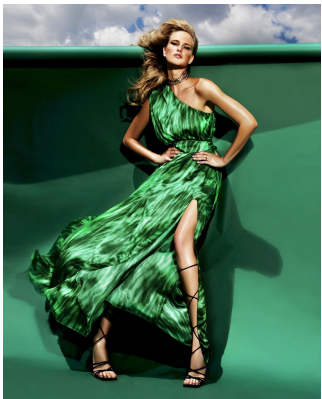

BOSS MODELS

JOHANNESBURG

MONIKA KWASNY

Height: 181cm Bust: 82cm Waist: 66cm Hips: 91cm Shoe: 6 UK Hair: Blonde Eyes: Blue

BOSS MODELS

JOHANNESBURG

MONIKA KWASNY

Height: 181cm Bust: 82cm Waist: 66cm Hips: 91cm Shoe: 6 UK Hair: Blonde Eyes: Blue

BOSS MODELS

JOHANNESBURG

MONIKA KWASNY

Height: 181cm Bust: 82cm Waist: 66cm Hips: 91cm Shoe: 6 UK Hair: Blonde Eyes: Blue