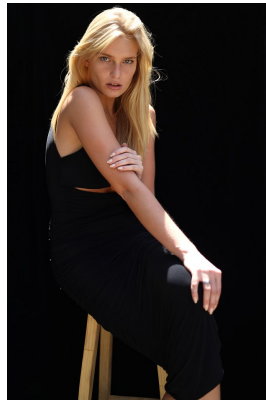

# BOSS MODELS

JOHANNESBURG

MONIKA KWASNY

Height: 181cm Bust: 82cm Waist: 65cm Hips: 90cm Shoe: 6 UK Hair: Blonde Eyes: Blue