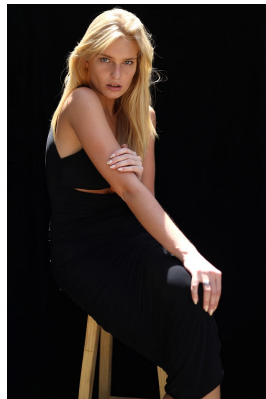

BOSS MODELS

JOHANNESBURG

MONIKA KWASNY

Height: 181cm Bust: 82cm Waist: 66cm Hips: 91cm Shoe: 6 UK Hair: Blonde Eyes: Blue

BOSS MODELS

JOHANNESBURG

MONIKA KWASNY

Height: 181cm Bust: 82cm Waist: 66cm Hips: 91cm Shoe: 6 UK Hair: Blonde Eyes: Blue

BOSS MODELS

JOHANNESBURG

MONIKA KWASNY

Height: 181cm Bust: 82cm Waist: 66cm Hips: 91cm Shoe: 6 UK Hair: Blonde Eyes: Blue