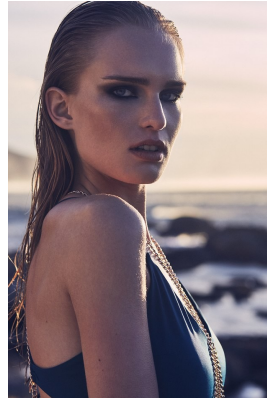

# BOSS MODELS

JOHANNESBURG

MONIKA KWASNY

Height: 181cm Bust: 82cm Waist: 65cm Hips: 90cm Shoe: 6 UK Hair: Blonde Eyes: Blue