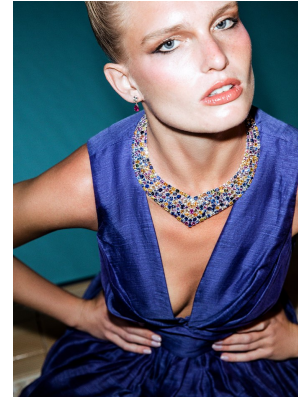

# BOSS MODELS

JOHANNESBURG

MONIKA KWASNY

Height: 181cm Bust: 82cm Waist: 65cm Hips: 90cm Shoe: 6 UK Hair: Blonde Eyes: Blue