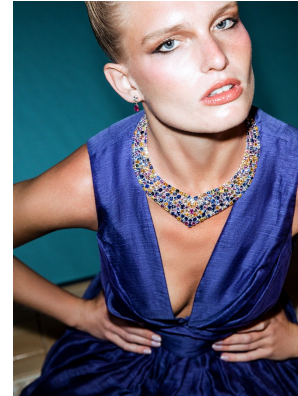

BOSS MODELS

JOHANNESBURG

MONIKA KWASNY

Height: 181cm Bust: 82cm Waist: 66cm Hips: 91cm Shoe: 6 UK Hair: Blonde Eyes: Blue

BOSS MODELS

JOHANNESBURG

MONIKA KWASNY

Height: 181cm Bust: 82cm Waist: 66cm Hips: 91cm Shoe: 6 UK Hair: Blonde Eyes: Blue

BOSS MODELS

JOHANNESBURG

MONIKA KWASNY

Height: 181cm Bust: 82cm Waist: 66cm Hips: 91cm Shoe: 6 UK Hair: Blonde Eyes: Blue