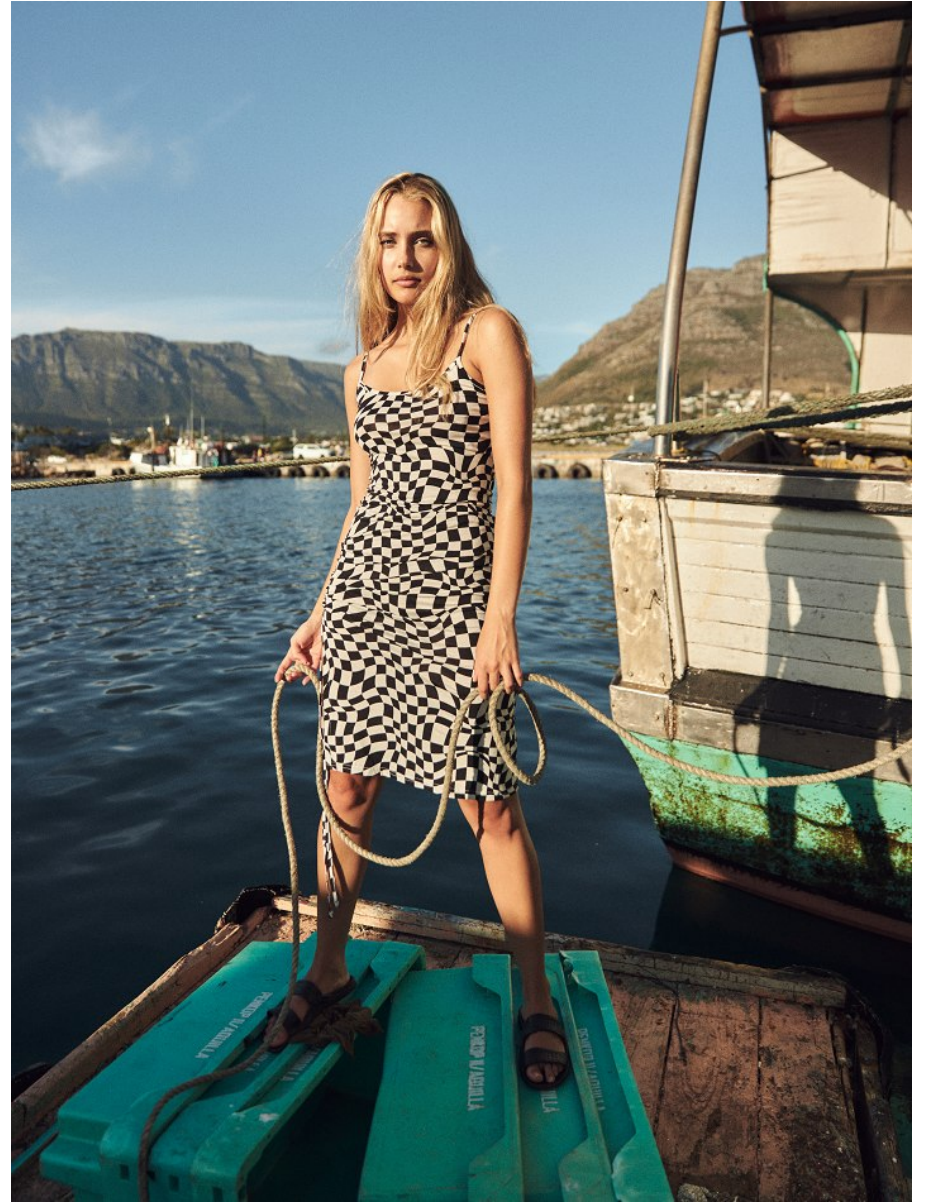

BOSS MODELS

JOHANNESBURG

CALISTA MCGUINNESS

Height: 175cm Bust: 89cm Waist: 69cm Hips: 97cm Shoe: 6.5 UK Hair: Blonde Eyes: Blue