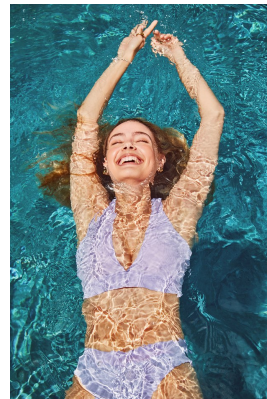

BOSS MODELS

JOHANNESBURG

CALISTA MCGUINNESS

Height: 175cm Bust: 89cm Waist: 69cm Hips: 97cm Shoe: 6.5 UK Hair: Blonde Eyes: Blue

BOSS MODELS

JOHANNESBURG

CALISTA MCGUINNESS

Height: 175cm Bust: 89cm Waist: 69cm Hips: 97cm Shoe: 6.5 UK Hair: Blonde Eyes: Blue

BOSS MODELS

JOHANNESBURG

CALISTA MCGUINNESS

Height: 175cm Bust: 89cm Waist: 69cm Hips: 97cm Shoe: 6.5 UK Hair: Blonde Eyes: Blue