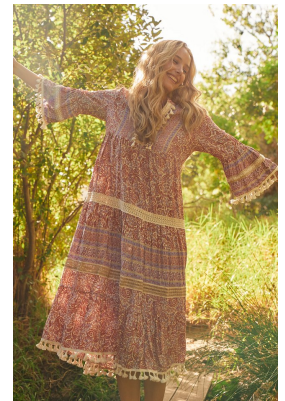

BOSS MODELS

JOHANNESBURG

CALISTA MCGUINNESS

Height: 175cm Bust: 89cm Waist: 69cm Hips: 97cm Shoe: 6.5 UK Hair: Blonde Eyes: Blue

BOSS MODELS

JOHANNESBURG

CALISTA MCGUINNESS

Height: 175cm Bust: 89cm Waist: 69cm Hips: 97cm Shoe: 6.5 UK Hair: Blonde Eyes: Blue

BOSS MODELS

JOHANNESBURG

CALISTA MCGUINNESS

Height: 175cm Bust: 89cm Waist: 69cm Hips: 97cm Shoe: 6.5 UK Hair: Blonde Eyes: Blue