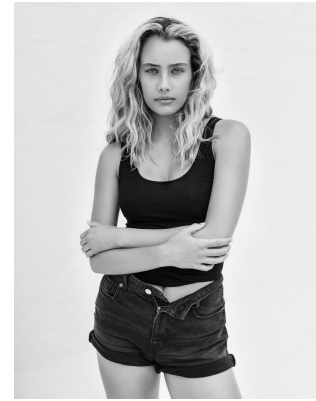

BOSS MODELS

JOHANNESBURG

CALISTA MCGUINNESS

Height: 175cm Bust: 89cm Waist: 69cm Hips: 97cm Shoe: 6.5 UK Hair: Blonde Eyes: Blue

BOSS MODELS

JOHANNESBURG

CALISTA MCGUINNESS

Height: 175cm Bust: 89cm Waist: 69cm Hips: 97cm Shoe: 6.5 UK Hair: Blonde Eyes: Blue

BOSS MODELS

JOHANNESBURG

CALISTA MCGUINNESS

Height: 175cm Bust: 89cm Waist: 69cm Hips: 97cm Shoe: 6.5 UK Hair: Blonde Eyes: Blue