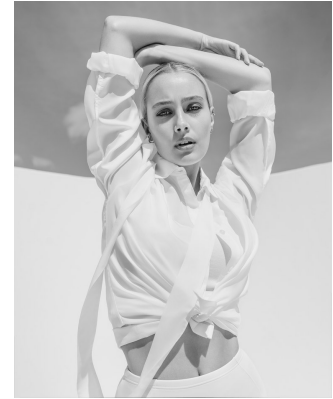

BOSS MODELS

JOHANNESBURG

CALISTA MCGUINNESS

Height: 175cm Bust: 89cm Waist: 69cm Hips: 97cm Shoe: 6.5 UK Hair: Blonde Eyes: Blue

BOSS MODELS

JOHANNESBURG

CALISTA MCGUINNESS

Height: 175cm Bust: 89cm Waist: 69cm Hips: 97cm Shoe: 6.5 UK Hair: Blonde Eyes: Blue

BOSS MODELS

JOHANNESBURG

CALISTA MCGUINNESS

Height: 175cm Bust: 89cm Waist: 69cm Hips: 97cm Shoe: 6.5 UK Hair: Blonde Eyes: Blue