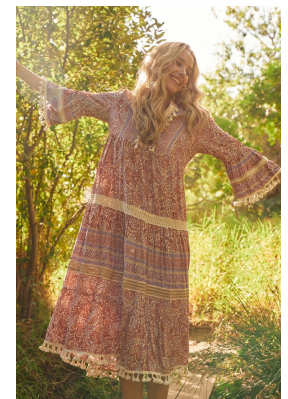

BOSS MODELS

JOHANNESBURG

CALISTA MCGUINNESS

Height: 175cm Bust: 89cm Waist: 69cm Hips: 97cm Shoe: 6.5 UK Hair: Blonde Eyes: Blue

BOSS MODELS

JOHANNESBURG

CALISTA MCGUINNESS

Height: 175cm Bust: 89cm Waist: 69cm Hips: 97cm Shoe: 6.5 UK Hair: Blonde Eyes: Blue

BOSS MODELS

JOHANNESBURG

CALISTA MCGUINNESS

Height: 175cm Bust: 89cm Waist: 69cm Hips: 97cm Shoe: 6.5 UK Hair: Blonde Eyes: Blue