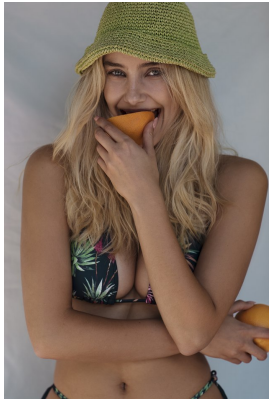

BOSS MODELS

JOHANNESBURG

CALISTA MCGUINNESS

Height: 175cm Bust: 89cm Waist: 69cm Hips: 97cm Shoe: 6.5 UK Hair: Blonde Eyes: Blue

BOSS MODELS

JOHANNESBURG

CALISTA MCGUINNESS

Height: 175cm Bust: 89cm Waist: 69cm Hips: 97cm Shoe: 6.5 UK Hair: Blonde Eyes: Blue

BOSS MODELS

JOHANNESBURG

CALISTA MCGUINNESS

Height: 175cm Bust: 89cm Waist: 69cm Hips: 97cm Shoe: 6.5 UK Hair: Blonde Eyes: Blue