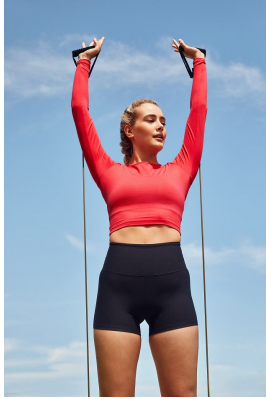

BOSS MODELS

JOHANNESBURG

CALISTA MCGUINNESS

Height: 175cm Bust: 89cm Waist: 69cm Hips: 97cm Shoe: 6.5 UK Hair: Blonde Eyes: Blue

BOSS MODELS

JOHANNESBURG

CALISTA MCGUINNESS

Height: 175cm Bust: 89cm Waist: 69cm Hips: 97cm Shoe: 6.5 UK Hair: Blonde Eyes: Blue

BOSS MODELS

JOHANNESBURG

CALISTA MCGUINNESS

Height: 175cm Bust: 89cm Waist: 69cm Hips: 97cm Shoe: 6.5 UK Hair: Blonde Eyes: Blue