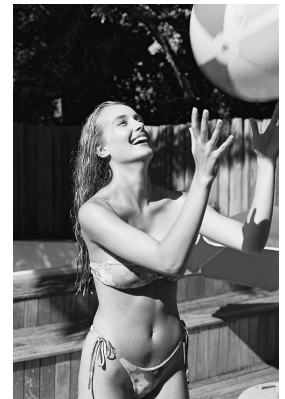

BOSS MODELS

JOHANNESBURG

CALISTA MCGUINNESS

Height: 175cm Bust: 89cm Waist: 69cm Hips: 97cm Shoe: 6.5 UK Hair: Blonde Eyes: Blue

BOSS MODELS

JOHANNESBURG

CALISTA MCGUINNESS

Height: 175cm Bust: 89cm Waist: 69cm Hips: 97cm Shoe: 6.5 UK Hair: Blonde Eyes: Blue

BOSS MODELS

JOHANNESBURG

CALISTA MCGUINNESS

Height: 175cm Bust: 89cm Waist: 69cm Hips: 97cm Shoe: 6.5 UK Hair: Blonde Eyes: Blue