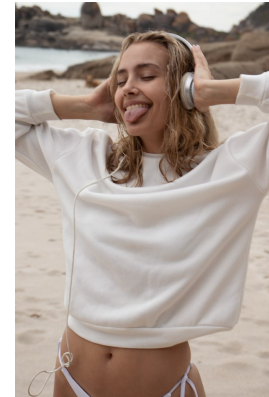

BOSS MODELS

JOHANNESBURG

CALISTA MCGUINNESS

Height: 175cm Bust: 89cm Waist: 69cm Hips: 97cm Shoe: 6.5 UK Hair: Blonde Eyes: Blue

BOSS MODELS

JOHANNESBURG

CALISTA MCGUINNESS

Height: 175cm Bust: 89cm Waist: 69cm Hips: 97cm Shoe: 6.5 UK Hair: Blonde Eyes: Blue

BOSS MODELS

JOHANNESBURG

CALISTA MCGUINNESS

Height: 175cm Bust: 89cm Waist: 69cm Hips: 97cm Shoe: 6.5 UK Hair: Blonde Eyes: Blue