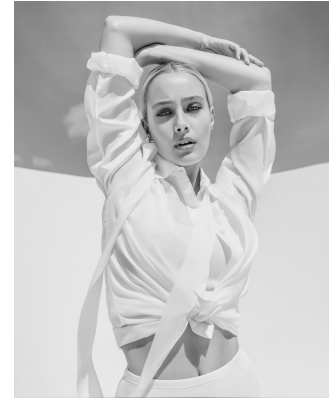

BOSS MODELS

JOHANNESBURG

CALISTA MCGUINNESS

Height: 175cm Bust: 89cm Waist: 69cm Hips: 97cm Shoe: 6.5 UK Hair: Blonde Eyes: Blue

BOSS MODELS

JOHANNESBURG

CALISTA MCGUINNESS

Height: 175cm Bust: 89cm Waist: 69cm Hips: 97cm Shoe: 6.5 UK Hair: Blonde Eyes: Blue

BOSS MODELS

JOHANNESBURG

CALISTA MCGUINNESS

Height: 175cm Bust: 89cm Waist: 69cm Hips: 97cm Shoe: 6.5 UK Hair: Blonde Eyes: Blue