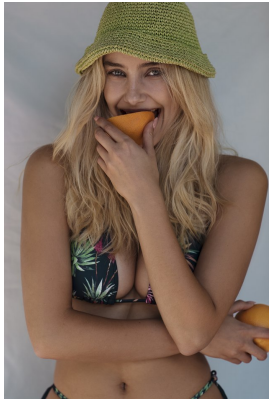

BOSS MODELS

JOHANNESBURG

CALISTA MCGUINNESS

Height: 175cm Bust: 89cm Waist: 69cm Hips: 97cm Shoe: 6.5 UK Hair: Blonde Eyes: Blue

BOSS MODELS

JOHANNESBURG

CALISTA MCGUINNESS

Height: 175cm Bust: 89cm Waist: 69cm Hips: 97cm Shoe: 6.5 UK Hair: Blonde Eyes: Blue

BOSS MODELS

JOHANNESBURG

CALISTA MCGUINNESS

Height: 175cm Bust: 89cm Waist: 69cm Hips: 97cm Shoe: 6.5 UK Hair: Blonde Eyes: Blue