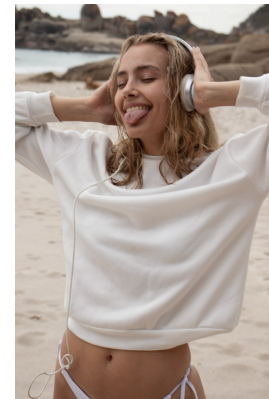

BOSS MODELS

JOHANNESBURG

CALISTA MCGUINNESS

Height: 175cm Bust: 89cm Waist: 69cm Hips: 97cm Shoe: 6.5 UK Hair: Blonde Eyes: Blue

BOSS MODELS

JOHANNESBURG

CALISTA MCGUINNESS

Height: 175cm Bust: 89cm Waist: 69cm Hips: 97cm Shoe: 6.5 UK Hair: Blonde Eyes: Blue

BOSS MODELS

JOHANNESBURG

CALISTA MCGUINNESS

Height: 175cm Bust: 89cm Waist: 69cm Hips: 97cm Shoe: 6.5 UK Hair: Blonde Eyes: Blue