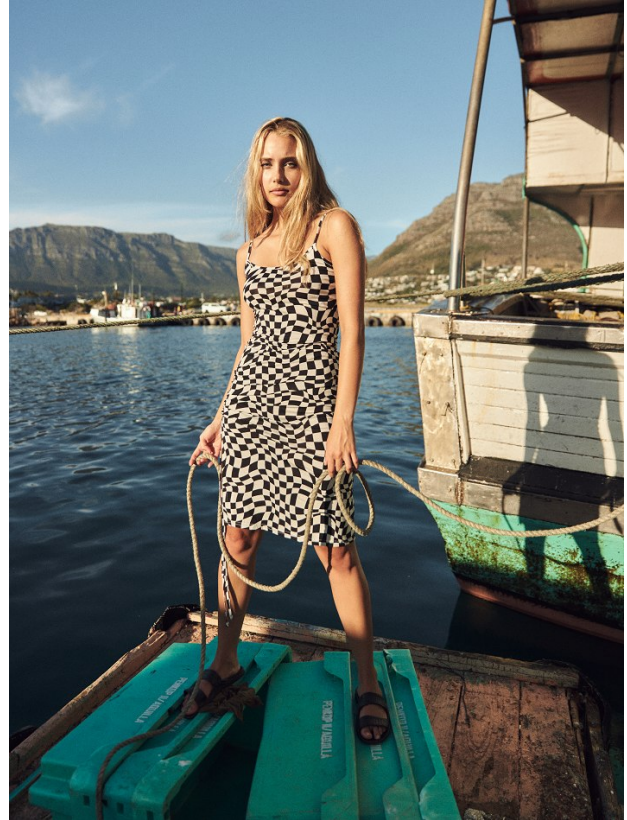

BOSS MODELS

JOHANNESBURG

CALISTA MCGUINNESS

Height: 175cm Bust: 89cm Waist: 69cm Hips: 97cm Shoe: 6.5 UK Hair: Blonde Eyes: Blue