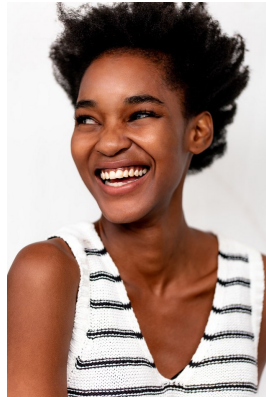

## TENJI PSWARAYI

Height: 164cm Bust: 79cm Waist: 60cm Hips: 84cm Shoe: 7 UK Hair: Black Eyes: Brown