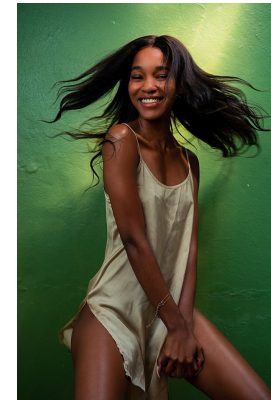

BOSS MODELS

JOHANNESBURG

TENJI PSWARAYI

Height: 164cm Bust: 79cm Waist: 60cm Hips: 84cm Shoe: 7 UK Hair: Black Eyes: Brown