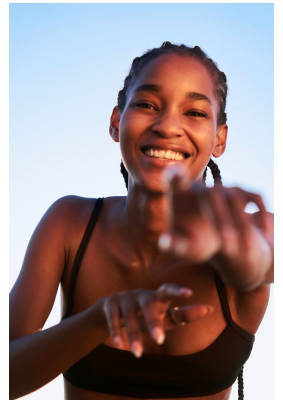

BOSS MODELS

JOHANNESBURG

TENJI PSWARAYI

Height: 164cm Bust: 79cm Waist: 60cm Hips: 84cm Shoe: 7 UK Hair: Black Eyes: Brown

BOSS MODELS

JOHANNESBURG

TENJI PSWARAYI

Height: 164cm Bust: 79cm Waist: 60cm Hips: 84cm Shoe: 7 UK Hair: Black Eyes: Brown