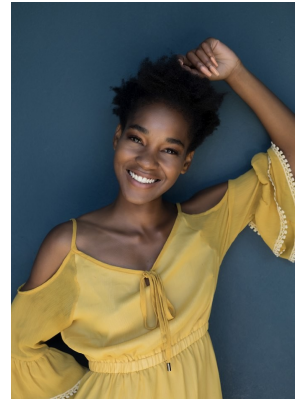

BOSS MODELS

JOHANNESBURG

TENJI PSWARAYI

Height: 164cm Bust: 79cm Waist: 60cm Hips: 84cm Shoe: 7 UK Hair: Black Eyes: Brown

BOSS MODELS

JOHANNESBURG

TENJI PSWARAYI

Height: 164cm Bust: 79cm Waist: 60cm Hips: 84cm Shoe: 7 UK Hair: Black Eyes: Brown