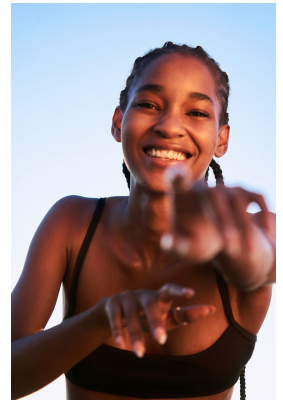

BOSS MODELS

JOHANNESBURG

TENJI PSWARAYI

Height: 164cm Bust: 79cm Waist: 60cm Hips: 84cm Shoe: 7 UK Hair: Black Eyes: Brown

BOSS MODELS

JOHANNESBURG

TENJI PSWARAYI

Height: 164cm Bust: 79cm Waist: 60cm Hips: 84cm Shoe: 7 UK Hair: Black Eyes: Brown