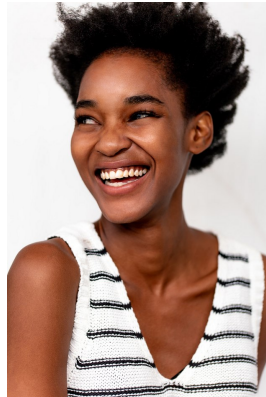

BOSS MODELS

JOHANNESBURG

TENJI PSWARAYI

Height: 164cm Bust: 79cm Waist: 60cm Hips: 84cm Shoe: 7 UK Hair: Black Eyes: Brown

BOSS MODELS

JOHANNESBURG

TENJI PSWARAYI

Height: 164cm Bust: 79cm Waist: 60cm Hips: 84cm Shoe: 7 UK Hair: Black Eyes: Brown