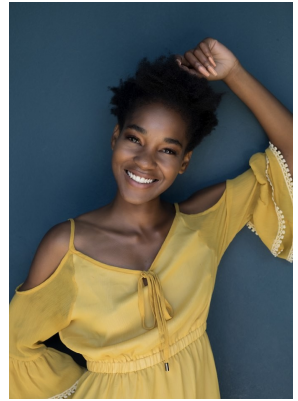

BOSS MODELS

JOHANNESBURG

TENJI PSWARAYI

Height: 164cm Bust: 79cm Waist: 60cm Hips: 84cm Shoe: 7 UK Hair: Black Eyes: Brown

BOSS MODELS

JOHANNESBURG

TENJI PSWARAYI

Height: 164cm Bust: 79cm Waist: 60cm Hips: 84cm Shoe: 7 UK Hair: Black Eyes: Brown