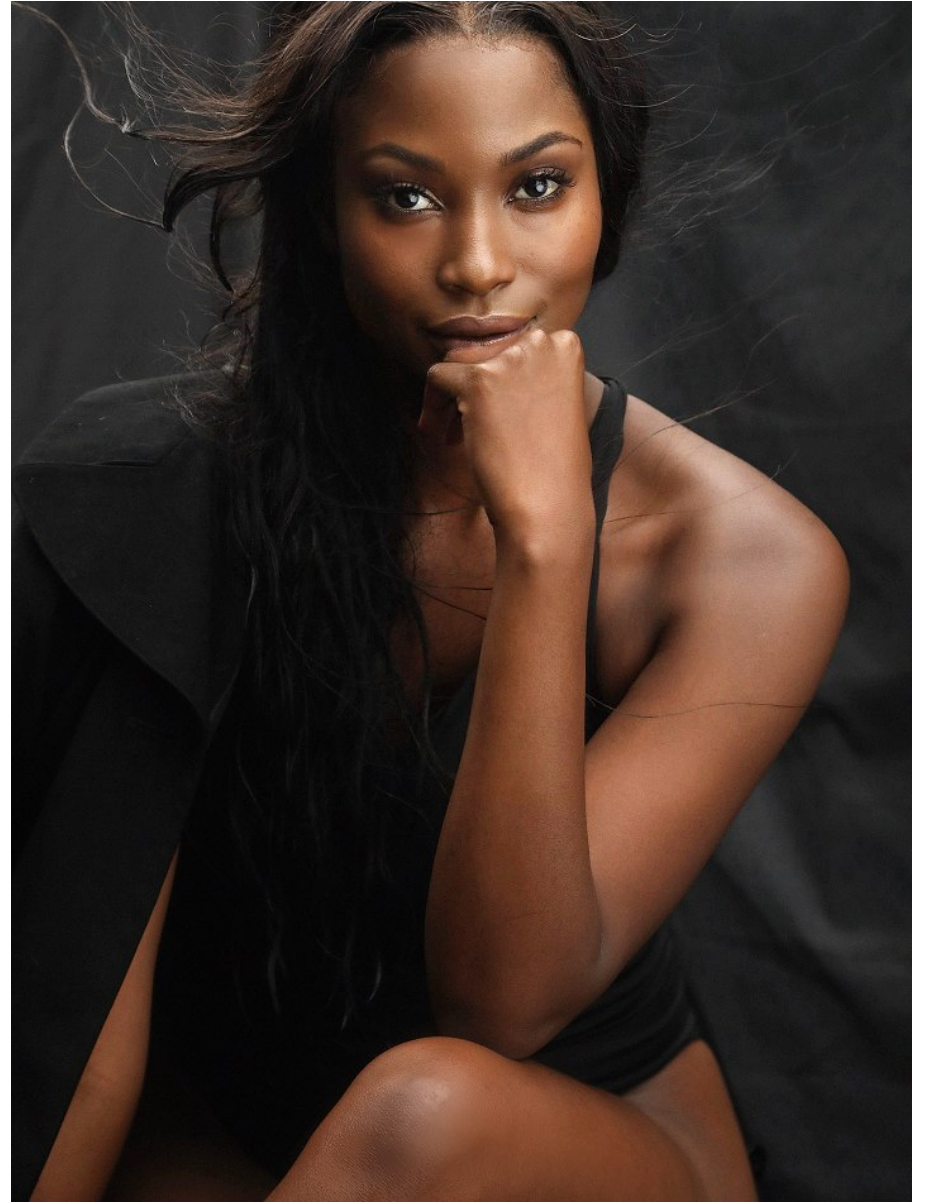

BOSS MODELS

JOHANNESBURG

NALEDI MOGADIME

Height: 175cm Bust: 88cm Waist: 76cm Hips: 106cm Shoe: 6 UK Hair: Dark Brown Eyes: Brown