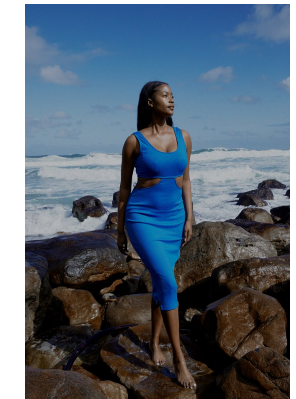

# BOSS MODELS

JOHANNESBURG

NALEDI MOGADIME

Height: 175cm Bust: 88cm Waist: 76cm Hips: 106cm Shoe: 6 UK Hair: Dark Brown Eyes: Brown

## NALEDI MOGADIME

Height: 175cm Bust: 88cm Waist: 76cm Hips: 106cm Shoe: 6 UK Hair: Dark Brown Eyes: Brown