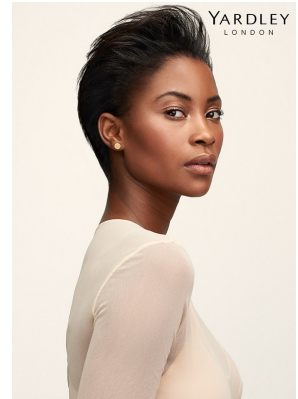

BOSS MODELS

JOHANNESBURG

NALEDI MOGADIME

Height: 175cm Bust: 88cm Waist: 76cm Hips: 106cm Shoe: 6 UK Hair: Dark Brown Eyes: Brown

BOSS MODELS

JOHANNESBURG

NALEDI MOGADIME

Height: 175cm Bust: 88cm Waist: 76cm Hips: 106cm Shoe: 6 UK Hair: Dark Brown Eyes: Brown

BOSS MODELS

JOHANNESBURG

NALEDI MOGADIME

Height: 175cm Bust: 88cm Waist: 76cm Hips: 106cm Shoe: 6 UK Hair: Dark Brown Eyes: Brown