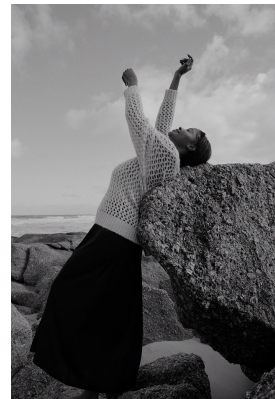

BOSS MODELS

JOHANNESBURG

NALEDI MOGADIME

Height: 175cm Bust: 88cm Waist: 76cm Hips: 106cm Shoe: 6 UK Hair: Dark Brown Eyes: Brown

BOSS MODELS

JOHANNESBURG

NALEDI MOGADIME

Height: 175cm Bust: 88cm Waist: 76cm Hips: 106cm Shoe: 6 UK Hair: Dark Brown Eyes: Brown

BOSS MODELS

JOHANNESBURG

NALEDI MOGADIME

Height: 175cm Bust: 88cm Waist: 76cm Hips: 106cm Shoe: 6 UK Hair: Dark Brown Eyes: Brown