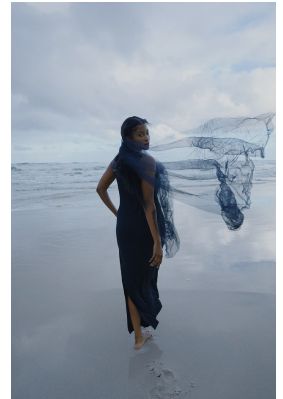

BOSS MODELS

JOHANNESBURG

NALEDI MOGADIME

Height: 175cm Bust: 88cm Waist: 76cm Hips: 106cm Shoe: 6 UK Hair: Dark Brown Eyes: Brown

BOSS MODELS

JOHANNESBURG

NALEDI MOGADIME

Height: 175cm Bust: 88cm Waist: 76cm Hips: 106cm Shoe: 6 UK Hair: Dark Brown Eyes: Brown

BOSS MODELS

JOHANNESBURG

NALEDI MOGADIME

Height: 175cm Bust: 88cm Waist: 76cm Hips: 106cm Shoe: 6 UK Hair: Dark Brown Eyes: Brown