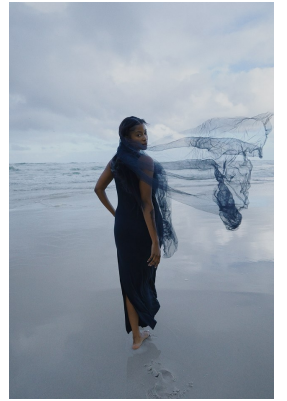

BOSS MODELS

JOHANNESBURG

NALEDI MOGADIME

Height: 175cm Bust: 88cm Waist: 76cm Hips: 106cm Shoe: 6 UK Hair: Dark Brown Eyes: Brown

BOSS MODELS

JOHANNESBURG

NALEDI MOGADIME

Height: 175cm Bust: 88cm Waist: 76cm Hips: 106cm Shoe: 6 UK Hair: Dark Brown Eyes: Brown

BOSS MODELS

JOHANNESBURG

NALEDI MOGADIME

Height: 175cm Bust: 88cm Waist: 76cm Hips: 106cm Shoe: 6 UK Hair: Dark Brown Eyes: Brown