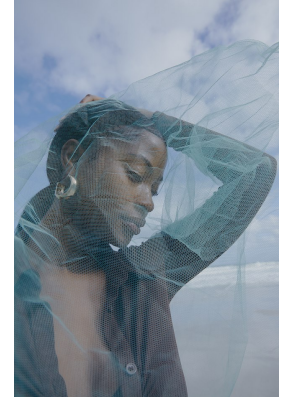

BOSS MODELS

JOHANNESBURG

NALEDI MOGADIME

Height: 175cm Bust: 88cm Waist: 76cm Hips: 106cm Shoe: 6 UK Hair: Dark Brown Eyes: Brown

BOSS MODELS

JOHANNESBURG

NALEDI MOGADIME

Height: 175cm Bust: 88cm Waist: 76cm Hips: 106cm Shoe: 6 UK Hair: Dark Brown Eyes: Brown

BOSS MODELS

JOHANNESBURG

NALEDI MOGADIME

Height: 175cm Bust: 88cm Waist: 76cm Hips: 106cm Shoe: 6 UK Hair: Dark Brown Eyes: Brown