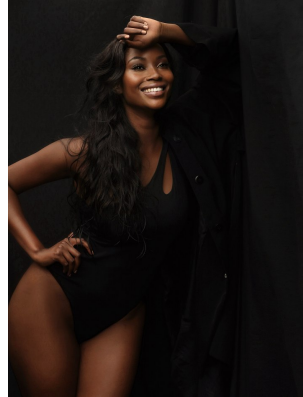

BOSS MODELS

JOHANNESBURG

NALEDI MOGADIME

Height: 175cm Bust: 88cm Waist: 76cm Hips: 106cm Shoe: 6 UK Hair: Dark Brown Eyes: Brown

BOSS MODELS

JOHANNESBURG

NALEDI MOGADIME

Height: 175cm Bust: 88cm Waist: 76cm Hips: 106cm Shoe: 6 UK Hair: Dark Brown Eyes: Brown

BOSS MODELS

JOHANNESBURG

NALEDI MOGADIME

Height: 175cm Bust: 88cm Waist: 76cm Hips: 106cm Shoe: 6 UK Hair: Dark Brown Eyes: Brown