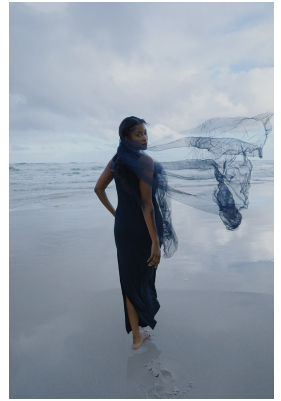

BOSS MODELS

JOHANNESBURG

NALEDI MOGADIME

Height: 175cm Bust: 88cm Waist: 76cm Hips: 106cm Shoe: 6 UK Hair: Dark Brown Eyes: Brown

BOSS MODELS

JOHANNESBURG

NALEDI MOGADIME

Height: 175cm Bust: 88cm Waist: 76cm Hips: 106cm Shoe: 6 UK Hair: Dark Brown Eyes: Brown

BOSS MODELS

JOHANNESBURG

NALEDI MOGADIME

Height: 175cm Bust: 88cm Waist: 76cm Hips: 106cm Shoe: 6 UK Hair: Dark Brown Eyes: Brown