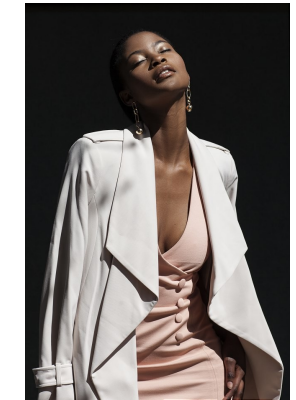

# BOSS MODELS

JOHANNESBURG

NALEDI MOGADIME

Height: 175cm Bust: 88cm Waist: 76cm Hips: 106cm Shoe: 6 UK Hair: Dark Brown Eyes: Brown

## NALEDI MOGADIME

Height: 175cm Bust: 88cm Waist: 76cm Hips: 106cm Shoe: 6 UK Hair: Dark Brown Eyes: Brown