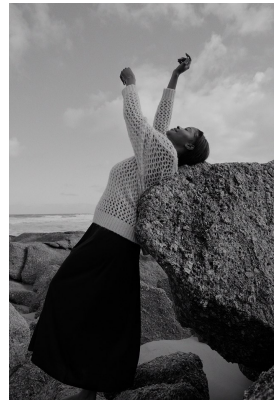

BOSS MODELS

JOHANNESBURG

NALEDI MOGADIME

Height: 175cm Bust: 88cm Waist: 76cm Hips: 106cm Shoe: 6 UK Hair: Dark Brown Eyes: Brown

BOSS MODELS

JOHANNESBURG

NALEDI MOGADIME

Height: 175cm Bust: 88cm Waist: 76cm Hips: 106cm Shoe: 6 UK Hair: Dark Brown Eyes: Brown

BOSS MODELS

JOHANNESBURG

NALEDI MOGADIME

Height: 175cm Bust: 88cm Waist: 76cm Hips: 106cm Shoe: 6 UK Hair: Dark Brown Eyes: Brown