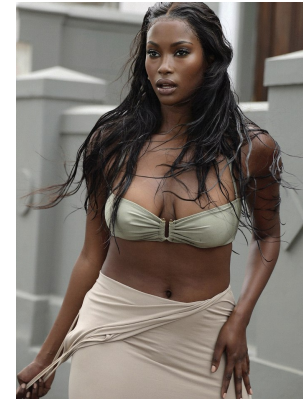

BOSS MODELS

JOHANNESBURG

NALEDI MOGADIME

Height: 175cm Bust: 88cm Waist: 76cm Hips: 106cm Shoe: 6 UK Hair: Dark Brown Eyes: Brown

BOSS MODELS

JOHANNESBURG

NALEDI MOGADIME

Height: 175cm Bust: 88cm Waist: 76cm Hips: 106cm Shoe: 6 UK Hair: Dark Brown Eyes: Brown

BOSS MODELS

JOHANNESBURG

NALEDI MOGADIME

Height: 175cm Bust: 88cm Waist: 76cm Hips: 106cm Shoe: 6 UK Hair: Dark Brown Eyes: Brown