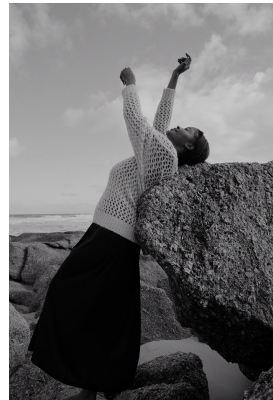

BOSS MODELS

JOHANNESBURG

NALEDI MOGADIME

Height: 175cm Bust: 88cm Waist: 76cm Hips: 106cm Shoe: 6 UK Hair: Dark Brown Eyes: Brown