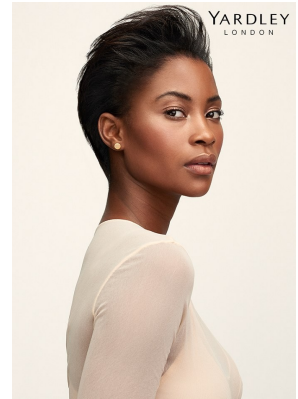

# BOSS MODELS

JOHANNESBURG

NALEDI MOGADIME

Height: 175cm Bust: 88cm Waist: 76cm Hips: 106cm Shoe: 6 UK Hair: Dark Brown Eyes: Brown

## NALEDI MOGADIME

Height: 175cm Bust: 88cm Waist: 76cm Hips: 106cm Shoe: 6 UK Hair: Dark Brown Eyes: Brown