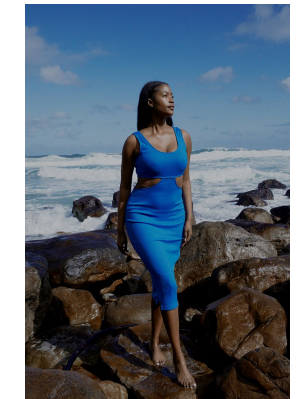

BOSS MODELS

JOHANNESBURG

NALEDI MOGADIME

Height: 175cm Bust: 88cm Waist: 76cm Hips: 106cm Shoe: 6 UK Hair: Dark Brown Eyes: Brown

BOSS MODELS

JOHANNESBURG

NALEDI MOGADIME

Height: 175cm Bust: 88cm Waist: 76cm Hips: 106cm Shoe: 6 UK Hair: Dark Brown Eyes: Brown

BOSS MODELS

JOHANNESBURG

NALEDI MOGADIME

Height: 175cm Bust: 88cm Waist: 76cm Hips: 106cm Shoe: 6 UK Hair: Dark Brown Eyes: Brown