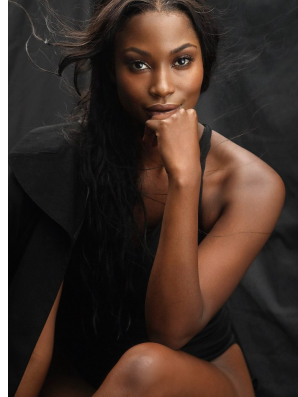

BOSS MODELS

JOHANNESBURG

NALEDI MOGADIME

Height: 175cm Bust: 88cm Waist: 76cm Hips: 106cm Shoe: 6 UK Hair: Dark Brown Eyes: Brown

BOSS MODELS

JOHANNESBURG

NALEDI MOGADIME

Height: 175cm Bust: 88cm Waist: 76cm Hips: 106cm Shoe: 6 UK Hair: Dark Brown Eyes: Brown

BOSS MODELS

JOHANNESBURG

NALEDI MOGADIME

Height: 175cm Bust: 88cm Waist: 76cm Hips: 106cm Shoe: 6 UK Hair: Dark Brown Eyes: Brown