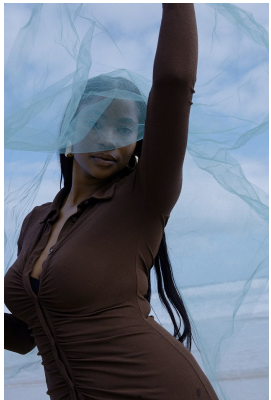

# BOSS MODELS

JOHANNESBURG

NALEDI MOGADIME

Height: 175cm Bust: 88cm Waist: 76cm Hips: 106cm Shoe: 6 UK Hair: Dark Brown Eyes: Brown

## NALEDI MOGADIME

Height: 175cm Bust: 88cm Waist: 76cm Hips: 106cm Shoe: 6 UK Hair: Dark Brown Eyes: Brown