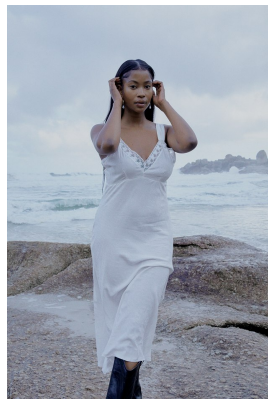

BOSS MODELS

JOHANNESBURG

NALEDI MOGADIME

Height: 175cm Bust: 88cm Waist: 76cm Hips: 106cm Shoe: 6 UK Hair: Dark Brown Eyes: Brown

BOSS MODELS

JOHANNESBURG

NALEDI MOGADIME

Height: 175cm Bust: 88cm Waist: 76cm Hips: 106cm Shoe: 6 UK Hair: Dark Brown Eyes: Brown

BOSS MODELS

JOHANNESBURG

NALEDI MOGADIME

Height: 175cm Bust: 88cm Waist: 76cm Hips: 106cm Shoe: 6 UK Hair: Dark Brown Eyes: Brown