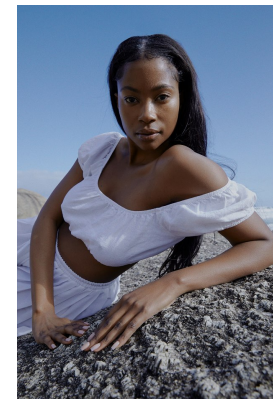

BOSS MODELS

JOHANNESBURG

NALEDI MOGADIME

Height: 175cm Bust: 88cm Waist: 76cm Hips: 106cm Shoe: 6 UK Hair: Dark Brown Eyes: Brown

BOSS MODELS

JOHANNESBURG

NALEDI MOGADIME

Height: 175cm Bust: 88cm Waist: 76cm Hips: 106cm Shoe: 6 UK Hair: Dark Brown Eyes: Brown

BOSS MODELS

JOHANNESBURG

NALEDI MOGADIME

Height: 175cm Bust: 88cm Waist: 76cm Hips: 106cm Shoe: 6 UK Hair: Dark Brown Eyes: Brown