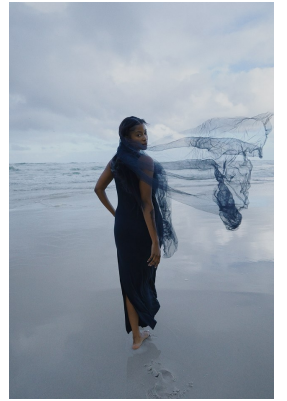

# BOSS MODELS

JOHANNESBURG

NALEDI MOGADIME

Height: 175cm Bust: 88cm Waist: 76cm Hips: 106cm Shoe: 6 UK Hair: Dark Brown Eyes: Brown

## NALEDI MOGADIME

Height: 175cm Bust: 88cm Waist: 76cm Hips: 106cm Shoe: 6 UK Hair: Dark Brown Eyes: Brown