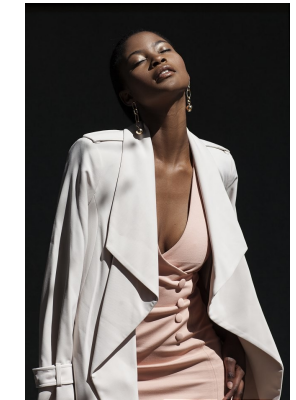

BOSS MODELS

JOHANNESBURG

NALEDI MOGADIME

Height: 175cm Bust: 88cm Waist: 76cm Hips: 106cm Shoe: 6 UK Hair: Dark Brown Eyes: Brown

BOSS MODELS

JOHANNESBURG

NALEDI MOGADIME

Height: 175cm Bust: 88cm Waist: 76cm Hips: 106cm Shoe: 6 UK Hair: Dark Brown Eyes: Brown

BOSS MODELS

JOHANNESBURG

NALEDI MOGADIME

Height: 175cm Bust: 88cm Waist: 76cm Hips: 106cm Shoe: 6 UK Hair: Dark Brown Eyes: Brown