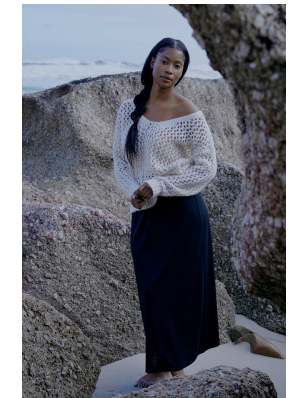

# BOSS MODELS

JOHANNESBURG

NALEDI MOGADIME

Height: 175cm Bust: 88cm Waist: 76cm Hips: 106cm Shoe: 6 UK Hair: Dark Brown Eyes: Brown

## NALEDI MOGADIME

Height: 175cm Bust: 88cm Waist: 76cm Hips: 106cm Shoe: 6 UK Hair: Dark Brown Eyes: Brown