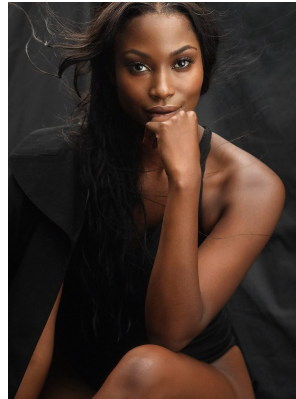

BOSS MODELS

JOHANNESBURG

NALEDI MOGADIME

Height: 175cm Bust: 88cm Waist: 76cm Hips: 106cm Shoe: 6 UK Hair: Dark Brown Eyes: Brown