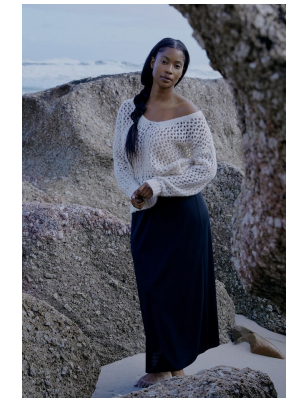

BOSS MODELS

JOHANNESBURG

NALEDI MOGADIME

Height: 175cm Bust: 88cm Waist: 76cm Hips: 106cm Shoe: 6 UK Hair: Dark Brown Eyes: Brown

BOSS MODELS

JOHANNESBURG

NALEDI MOGADIME

Height: 175cm Bust: 88cm Waist: 76cm Hips: 106cm Shoe: 6 UK Hair: Dark Brown Eyes: Brown

BOSS MODELS

JOHANNESBURG

NALEDI MOGADIME

Height: 175cm Bust: 88cm Waist: 76cm Hips: 106cm Shoe: 6 UK Hair: Dark Brown Eyes: Brown