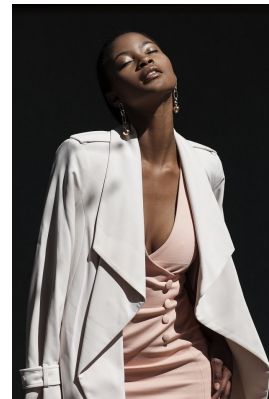

BOSS MODELS

JOHANNESBURG

NALEDI MOGADIME

Height: 175cm Bust: 88cm Waist: 76cm Hips: 106cm Shoe: 6 UK Hair: Dark Brown Eyes: Brown

BOSS MODELS

JOHANNESBURG

NALEDI MOGADIME

Height: 175cm Bust: 88cm Waist: 76cm Hips: 106cm Shoe: 6 UK Hair: Dark Brown Eyes: Brown

BOSS MODELS

JOHANNESBURG

NALEDI MOGADIME

Height: 175cm Bust: 88cm Waist: 76cm Hips: 106cm Shoe: 6 UK Hair: Dark Brown Eyes: Brown