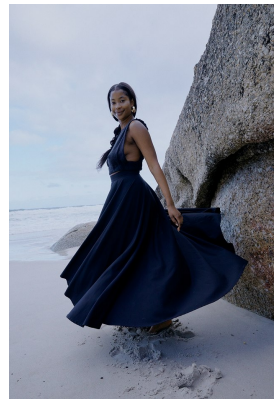

BOSS MODELS

JOHANNESBURG

NALEDI MOGADIME

Height: 175cm Bust: 88cm Waist: 76cm Hips: 106cm Shoe: 6 UK Hair: Dark Brown Eyes: Brown

BOSS MODELS

JOHANNESBURG

NALEDI MOGADIME

Height: 175cm Bust: 88cm Waist: 76cm Hips: 106cm Shoe: 6 UK Hair: Dark Brown Eyes: Brown

BOSS MODELS

JOHANNESBURG

NALEDI MOGADIME

Height: 175cm Bust: 88cm Waist: 76cm Hips: 106cm Shoe: 6 UK Hair: Dark Brown Eyes: Brown