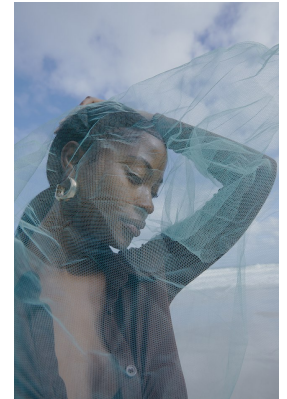

BOSS MODELS

JOHANNESBURG

NALEDI MOGADIME

Height: 175cm Bust: 88cm Waist: 76cm Hips: 106cm Shoe: 6 UK Hair: Dark Brown Eyes: Brown