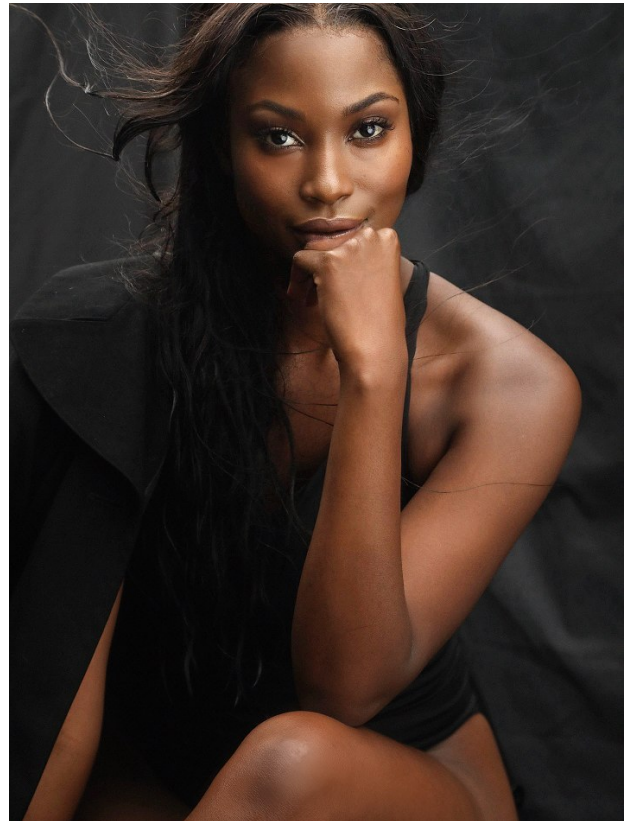

BOSS MODELS

JOHANNESBURG

NALEDI MOGADIME

Height: 175cm Bust: 88cm Waist: 76cm Hips: 106cm Shoe: 6 UK Hair: Dark Brown Eyes: Brown