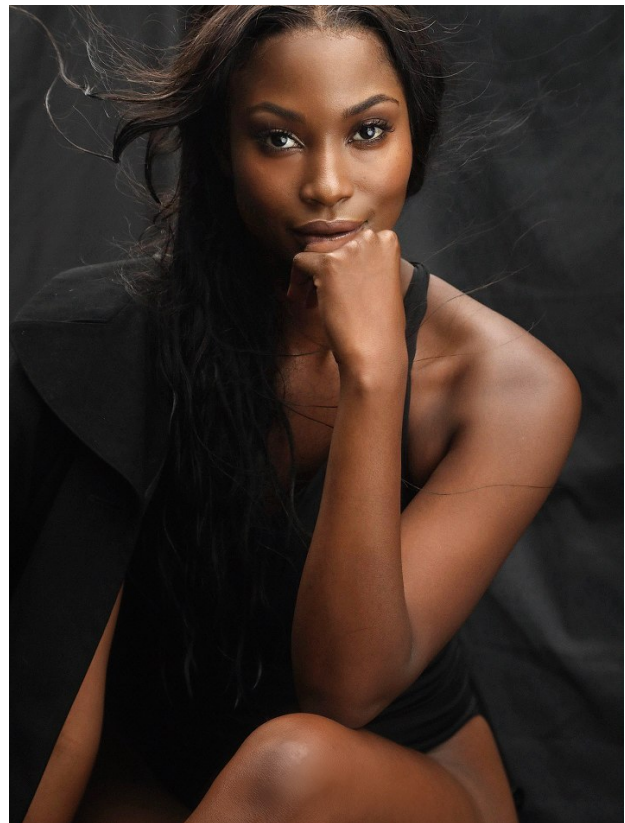

BOSS MODELS

JOHANNESBURG

NALEDI MOGADIME

Height: 175cm Bust: 88cm Waist: 76cm Hips: 106cm Shoe: 6 UK Hair: Dark Brown Eyes: Brown