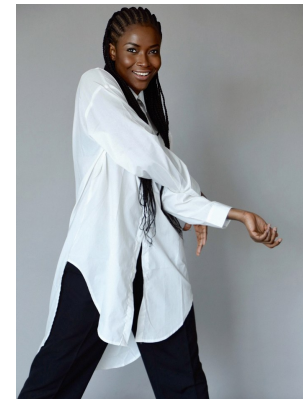

BOSS MODELS

JOHANNESBURG

JOYCE CHIDEBE

Height: 180cm Bust: 90cm Waist: 70cm Hips: 98cm Shoe: 9 UK Hair: Black Eyes: Brown

BOSS MODELS

JOHANNESBURG

JOYCE CHIDEBE

Height: 180cm Bust: 90cm Waist: 70cm Hips: 98cm Shoe: 9 UK Hair: Black Eyes: Brown