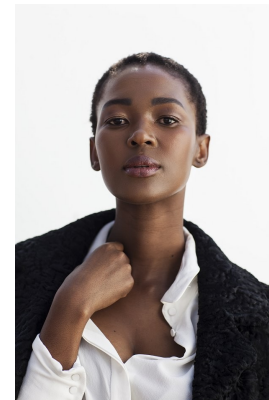

BOSS MODELS

JOHANNESBURG

LESEGO CHAANE

Height: 172cm Bust: 84cm Waist: 67cm Hips: 101cm Shoe: 5.5 UK Hair: Brown Eyes: Brown

BOSS MODELS

JOHANNESBURG

LESEGO CHAANE

Height: 172cm Bust: 84cm Waist: 67cm Hips: 101cm Shoe: 5.5 UK Hair: Brown Eyes: Brown