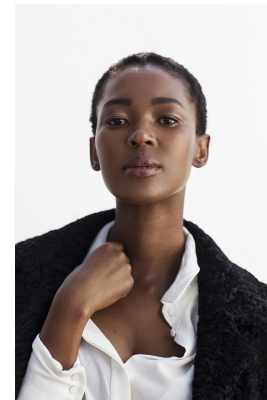

BOSS MODELS

JOHANNESBURG

LESEGO CHAANE

Height: 172cm Bust: 84cm Waist: 67cm Hips: 101cm Shoe: 5.5 UK Hair: Brown Eyes: Brown

BOSS MODELS

JOHANNESBURG

LESEGO CHAANE

Height: 172cm Bust: 84cm Waist: 67cm Hips: 101cm Shoe: 5.5 UK Hair: Brown Eyes: Brown