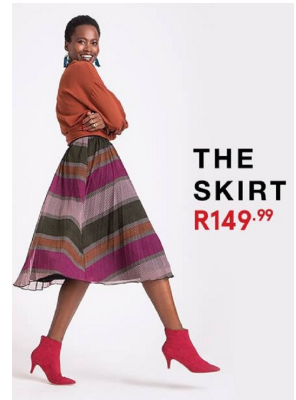

BOSS MODELS

JOHANNESBURG

KAONE KARIO

Height: 172cm Bust: 81cm Waist: 65cm Hips: 93cm Shoe: 7.5 UK Hair: Black Eyes: Brown

BOSS MODELS

JOHANNESBURG

OVER
—
THE
MOON
ALL WOMAN, WHATEVER THE OCCASION

THE
SKIRT
R149.⁹⁹

THE
SHIRT
DRESS
R159.⁹⁹

KAONE KARIO

Height: 172cm Bust: 81cm Waist: 65cm Hips: 93cm Shoe: 7.5 UK Hair: Black Eyes: Brown

BOSS MODELS

JOHANNESBURG

KAONE KARIO

Height: 172cm Bust: 81cm Waist: 65cm Hips: 93cm Shoe: 7.5 UK Hair: Black Eyes: Brown