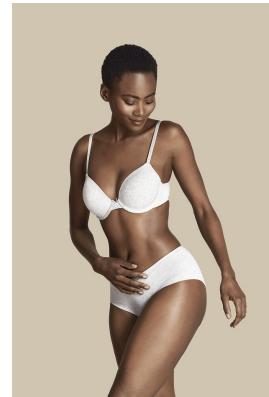

BOSS MODELS

JOHANNESBURG

KAONE KARIO

Height: 172cm Bust: 81cm Waist: 65cm Hips: 93cm Shoe: 7.5 UK Hair: Black Eyes: Brown

BOSS MODELS

JOHANNESBURG

OVER
—
THE
MOON
ALL WOMAN, WHATEVER THE OCCASION

THE
SKIRT
R149.⁹⁹

THE
SHIRT
DRESS
R159.⁹⁹

KAONE KARIO

Height: 172cm Bust: 81cm Waist: 65cm Hips: 93cm Shoe: 7.5 UK Hair: Black Eyes: Brown

BOSS MODELS

JOHANNESBURG

KAONE KARIO

Height: 172cm Bust: 81cm Waist: 65cm Hips: 93cm Shoe: 7.5 UK Hair: Black Eyes: Brown