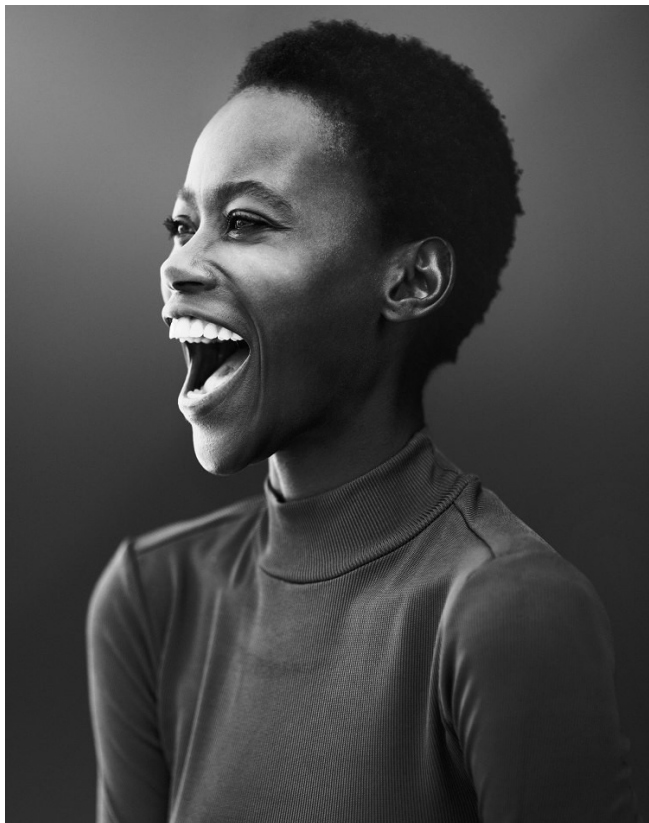

BOSS MODELS

JOHANNESBURG

KAONE KARIO

Height: 172cm Bust: 81cm Waist: 65cm Hips: 93cm Shoe: 7.5 UK Hair: Black Eyes: Brown