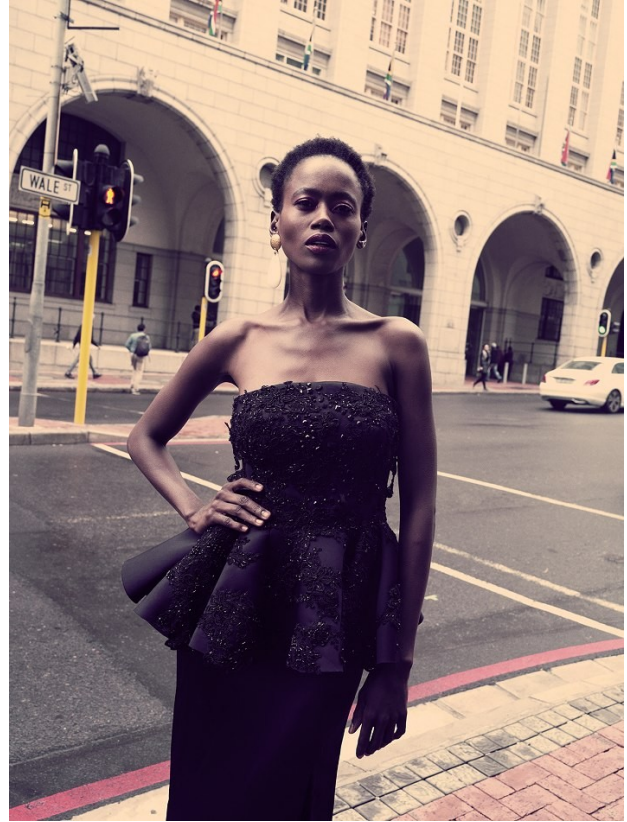

BOSS MODELS

JOHANNESBURG

KAONE KARIO

Height: 172cm Bust: 81cm Waist: 65cm Hips: 93cm Shoe: 7.5 UK Hair: Black Eyes: Brown

BOSS MODELS

JOHANNESBURG

KAONE KARIO

Height: 172cm Bust: 81cm Waist: 65cm Hips: 93cm Shoe: 7.5 UK Hair: Black Eyes: Brown

BOSS MODELS

JOHANNESBURG

KAONE KARIO

Height: 172cm Bust: 81cm Waist: 65cm Hips: 93cm Shoe: 7.5 UK Hair: Black Eyes: Brown

BOSS MODELS

JOHANNESBURG

O V E R
— T H E —
M O O N
ALL WOMAN, WHATEVER THE OCCASION

KAONE KARIO