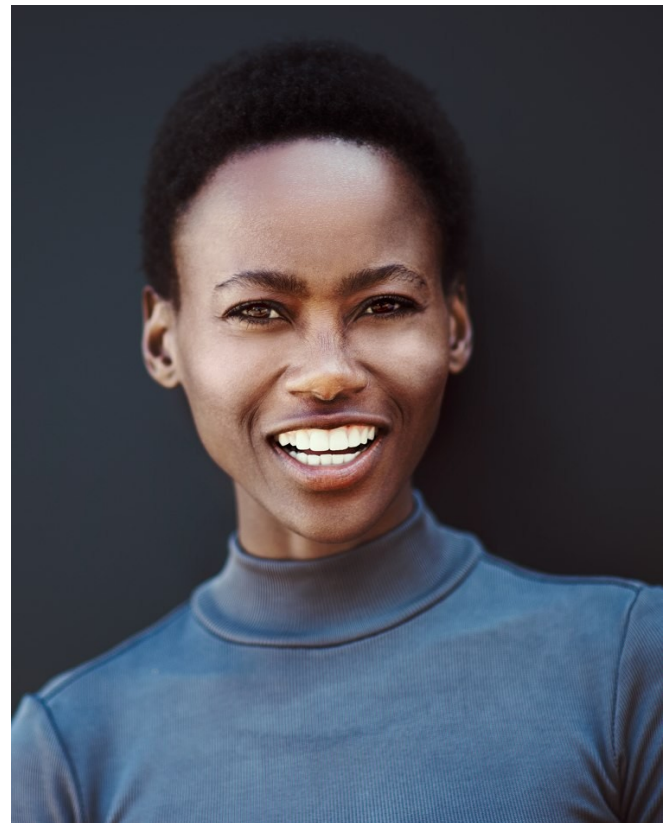

BOSS MODELS

JOHANNESBURG

KAONE KARIO

Height: 172cm Bust: 81cm Waist: 65cm Hips: 93cm Shoe: 7.5 UK Hair: Black Eyes: Brown