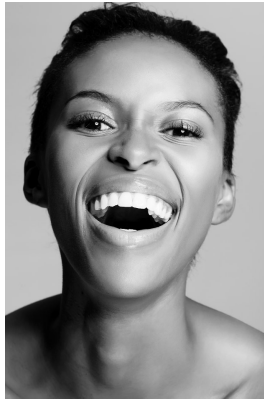

BOSS MODELS

JOHANNESBURG

TUMI NKOSI

Height: 175cm Bust: 94cm Waist: 70cm Hips: 105cm Shoe: 6 UK Hair: Black Eyes: Black

BOSS MODELS

JOHANNESBURG

TUMI NKOSI

Height: 175cm Bust: 94cm Waist: 70cm Hips: 105cm Shoe: 6 UK Hair: Black Eyes: Black