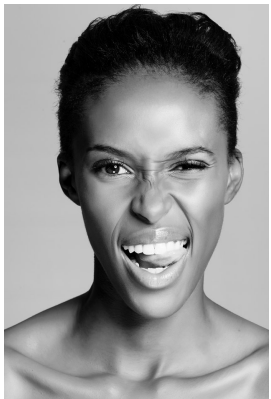

BOSS MODELS

JOHANNESBURG

TUMI NKOSI

Height: 175cm Bust: 94cm Waist: 70cm Hips: 105cm Shoe: 6 UK Hair: Black Eyes: Black

BOSS MODELS

JOHANNESBURG

TUMI NKOSI

Height: 175cm Bust: 94cm Waist: 70cm Hips: 105cm Shoe: 6 UK Hair: Black Eyes: Black