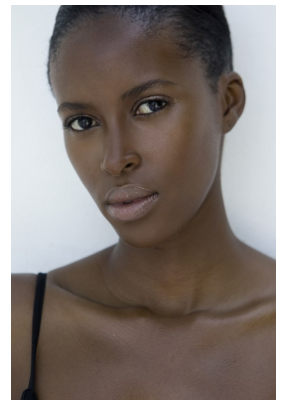

BOSS MODELS

JOHANNESBURG

TUMI NKOSI

Height: 175cm Bust: 94cm Waist: 70cm Hips: 105cm Shoe: 6 UK Hair: Black Eyes: Black

BOSS MODELS

JOHANNESBURG

TUMI NKOSI

Height: 175cm Bust: 94cm Waist: 70cm Hips: 105cm Shoe: 6 UK Hair: Black Eyes: Black