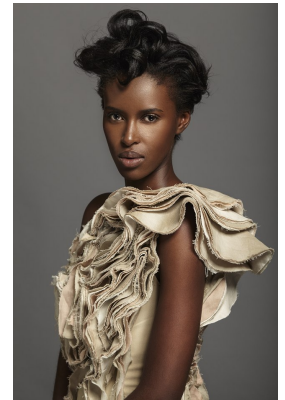

BOSS MODELS

JOHANNESBURG

TUMI NKOSI

Height: 175cm Bust: 94cm Waist: 70cm Hips: 105cm Shoe: 6 UK Hair: Black Eyes: Black

BOSS MODELS

JOHANNESBURG

TUMI NKOSI

Height: 175cm Bust: 94cm Waist: 70cm Hips: 105cm Shoe: 6 UK Hair: Black Eyes: Black