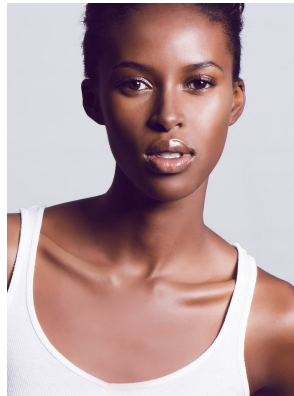

BOSS MODELS

JOHANNESBURG

TUMI NKOSI

Height: 175cm Bust: 94cm Waist: 70cm Hips: 105cm Shoe: 6 UK Hair: Black Eyes: Black

BOSS MODELS

JOHANNESBURG

TUMI NKOSI

Height: 175cm Bust: 94cm Waist: 70cm Hips: 105cm Shoe: 6 UK Hair: Black Eyes: Black