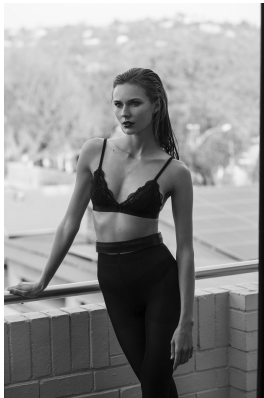

BOSS MODELS

JOHANNESBURG

CHANTELLE PRETORIUS

Height: 175cm Bust: 81cm Waist: 63cm Hips: 89cm Shoe: 6 UK Hair: Dark Blonde Eyes: Blue

BOSS MODELS

JOHANNESBURG

CHANTELLE PRETORIUS

Height: 175cm Bust: 81cm Waist: 63cm Hips: 89cm Shoe: 6 UK Hair: Dark Blonde Eyes: Blue

BOSS MODELS

JOHANNESBURG

CHANTELLE PRETORIUS

Height: 175cm Bust: 81cm Waist: 63cm Hips: 89cm Shoe: 6 UK Hair: Dark Blonde Eyes: Blue