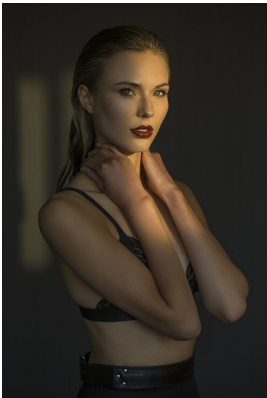

BOSS MODELS

JOHANNESBURG

CHANTELLE PRETORIUS

Height: 175cm Bust: 81cm Waist: 63cm Hips: 89cm Shoe: 6 UK Hair: Dark Blonde Eyes: Blue

BOSS MODELS

JOHANNESBURG

CHANTELLE PRETORIUS

Height: 175cm Bust: 81cm Waist: 63cm Hips: 89cm Shoe: 6 UK Hair: Dark Blonde Eyes: Blue

BOSS MODELS

JOHANNESBURG

CHANTELLE PRETORIUS

Height: 175cm Bust: 81cm Waist: 63cm Hips: 89cm Shoe: 6 UK Hair: Dark Blonde Eyes: Blue