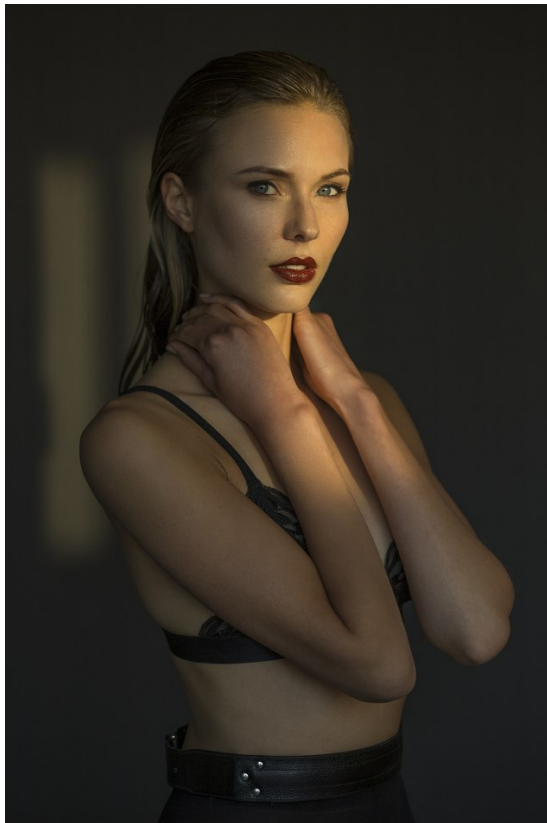

BOSS MODELS

JOHANNESBURG

CHANTELLE PRETORIUS

Height: 175cm Bust: 81cm Waist: 63cm Hips: 89cm Shoe: 6 UK Hair: Dark Blonde Eyes: Blue