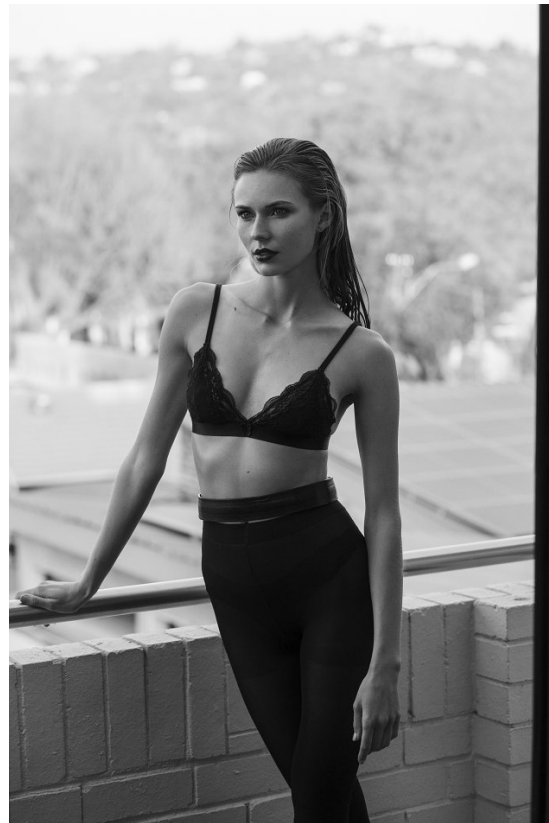

BOSS MODELS

JOHANNESBURG

CHANTELLE PRETORIUS

Height: 175cm Bust: 81cm Waist: 63cm Hips: 89cm Shoe: 6 UK Hair: Dark Blonde Eyes: Blue